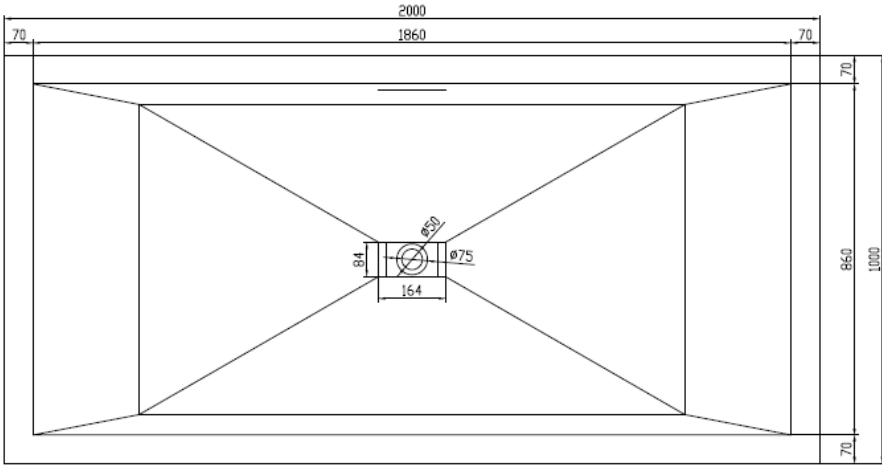

SOLIDVITAS PS-ID277808

SOLID SURFACE RECTANGULAR BATHTUB

SOLIDVITAS PS-ID 277808 71 "x 31 "x 23 " - 606 LBS  
 PS-ID 284453 79 "x 39 "x 23 "

WHITE MATT.  
 EDGE THICKNESS: 2-3/4"  
 WATER CAPACITY: 76 GAL  
 W/ O/LOW HOLE. DRAIN COVER INCL.  
 POP-UP DRAINAGE & PIPE INCL.  
 W/ ADJUSTABLE FEET.

Project Information  
 Job Name: \_\_\_\_\_ Date: \_\_\_\_\_ Type of hardware: \_\_\_\_\_  
 Comments: \_\_\_\_\_  
 Approved: \_\_\_\_\_

SOLIDVITAS PS-ID284453

SOLID SURFACE RECTANGULAR BATHTUB

DRAIN COVER PLATE

SOLIDVITAS PS-ID 284453 79" x 39" x 23" - 650 LBS

WHITE MATT.  
EDGE THICKNESS: 2-3/4"  
WATER CAPACITY: 84 GAL  
W/ O/LOW HOLE. DRAIN COVER INCL.  
POP-UP DRAINAGE & PIPE INCL.  
W/ ADJUSTABLE FEET.

Project Information  
Job Name: \_\_\_\_\_ Date: \_\_\_\_\_ Type of hardware: \_\_\_\_\_  
Comments: \_\_\_\_\_  
Approved: \_\_\_\_\_