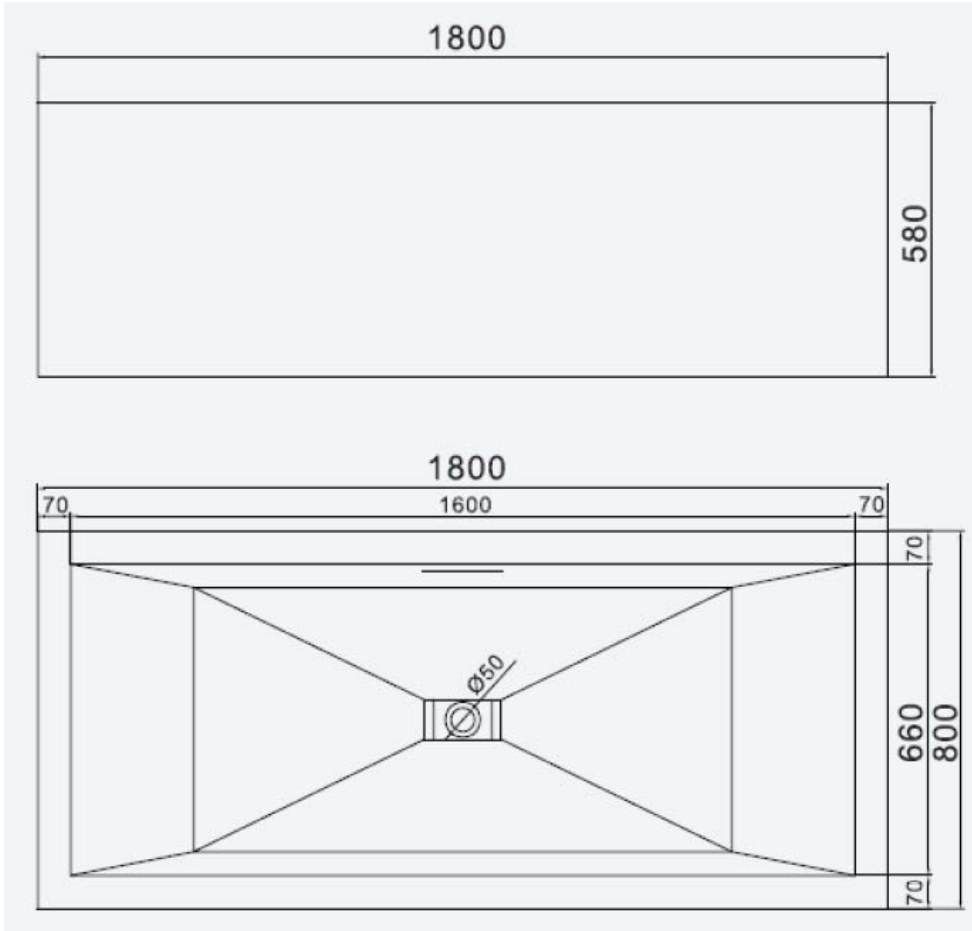

SOLIDVITAS PS-ID277808

SOLID SURFACE RECTANGULAR BATHTUB

SOLIDVITAS PS-ID 277808 71 "x 31 "x 23 " - 606 LBS  
 PS-ID 284453 79 "x 39 "x 23 "

WHITE MATT.  
 EDGE THICKNESS: 2-3/4"  
 WATER CAPACITY: 76 GAL  
 W/ O/LOW HOLE. DRAIN COVER INCL.  
 POP-UP DRAINAGE & PIPE INCL.  
 W/ ADJUSTABLE FEET.

Project Information  
 Job Name: \_\_\_\_\_ Date: \_\_\_\_\_ Type of hardware: \_\_\_\_\_  
 Comments: \_\_\_\_\_  
 Approved: \_\_\_\_\_

SOLIDVITAS PS-ID284453

SOLID SURFACE RECTANGULAR BATHTUB

DRAIN COVER PLATE

SOLIDVITAS PS-ID 284453 79" x 39" x 23" - 650 LBS

WHITE MATT.  
EDGE THICKNESS: 2-3/4"  
WATER CAPACITY: 84 GAL  
W/ O/LOW HOLE. DRAIN COVER INCL.  
POP-UP DRAINAGE & PIPE INCL.  
W/ ADJUSTABLE FEET.

Project Information  
Job Name: \_\_\_\_\_ Date: \_\_\_\_\_ Type of hardware: \_\_\_\_\_  
Comments: \_\_\_\_\_  
Approved: \_\_\_\_\_