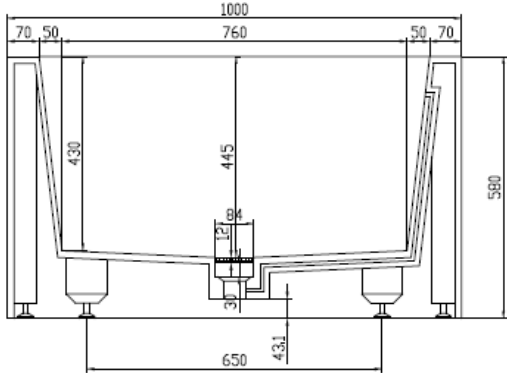

SOLIDVITAS PS-ID277808

SOLID SURFACE RECTANGULAR BATHTUB

SOLIDVITAS PS-ID 277808 71 "x 31 "x 23 " - 606 LBS  
 PS-ID 284453 79 "x 39 "x 23 "

WHITE MATT.  
 EDGE THICKNESS: 2-3/4"  
 WATER CAPACITY: 76 GAL  
 W/ O/LOW HOLE. DRAIN COVER INCL.  
 POP-UP DRAINAGE & PIPE INCL.  
 W/ ADJUSTABLE FEET.

Project Information  
 Job Name: \_\_\_\_\_ Date: \_\_\_\_\_ Type of hardware: \_\_\_\_\_  
 Comments: \_\_\_\_\_  
 Approved: \_\_\_\_\_

SOLIDVITAS PS-ID284453

SOLID SURFACE RECTANGULAR BATHTUB

DRAIN COVER PLATE

SOLIDVITAS PS-ID 284453 79" x 39" x 23" - 650 LBS

WHITE MATT.  
EDGE THICKNESS: 2-3/4"  
WATER CAPACITY: 84 GAL  
W/ O/LOW HOLE. DRAIN COVER INCL.  
POP-UP DRAINAGE & PIPE INCL.  
W/ ADJUSTABLE FEET.

Project Information  
Job Name: \_\_\_\_\_ Date: \_\_\_\_\_ Type of hardware: \_\_\_\_\_  
Comments: \_\_\_\_\_  
Approved: \_\_\_\_\_