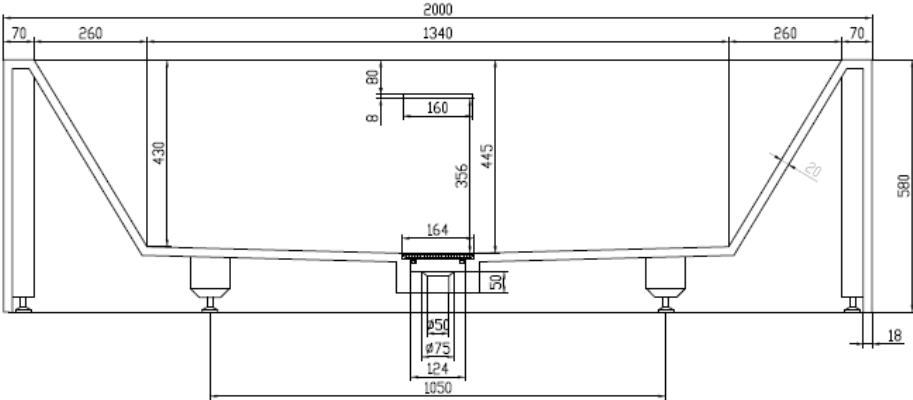

SOLIDVITAS PS-ID277808

SOLID SURFACE RECTANGULAR BATHTUB

SOLIDVITAS PS-ID 277808 71 "x 31 "x 23 " - 606 LBS  
 PS-ID 284453 79 "x 39 "x 23 "

WHITE MATT.  
 EDGE THICKNESS: 2-3/4"  
 WATER CAPACITY: 76 GAL  
 W/ O/LOW HOLE. DRAIN COVER INCL.  
 POP-UP DRAINAGE & PIPE INCL.  
 W/ ADJUSTABLE FEET.

Project Information  
 Job Name: \_\_\_\_\_ Date: \_\_\_\_\_ Type of hardware: \_\_\_\_\_  
 Comments: \_\_\_\_\_  
 Approved: \_\_\_\_\_

SOLIDVITAS PS-ID284453

SOLID SURFACE RECTANGULAR BATHTUB

DRAIN COVER PLATE

SOLIDVITAS PS-ID 284453 79" x 39" x 23" - 650 LBS

WHITE MATT.  
EDGE THICKNESS: 2-3/4"  
WATER CAPACITY: 84 GAL  
W/ O/LOW HOLE. DRAIN COVER INCL.  
POP-UP DRAINAGE & PIPE INCL.  
W/ ADJUSTABLE FEET.

Project Information  
Job Name: \_\_\_\_\_ Date: \_\_\_\_\_ Type of hardware: \_\_\_\_\_  
Comments: \_\_\_\_\_  
Approved: \_\_\_\_\_