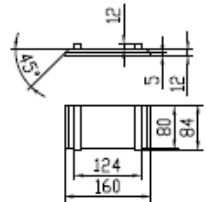

SOLIDVITAS PS-ID277808

SOLID SURFACE RECTANGULAR BATHTUB

SOLIDVITAS PS-ID 277808 71 "x 31 "x 23 " - 606 LBS  
 PS-ID 284453 79 "x 39 "x 23 "

WHITE MATT.  
 EDGE THICKNESS: 2-3/4"  
 WATER CAPACITY: 76 GAL  
 W/ O/LOW HOLE. DRAIN COVER INCL.  
 POP-UP DRAINAGE & PIPE INCL.  
 W/ ADJUSTABLE FEET.

Project Information  
 Job Name: \_\_\_\_\_ Date: \_\_\_\_\_ Type of hardware: \_\_\_\_\_  
 Comments: \_\_\_\_\_  
 Approved: \_\_\_\_\_

SOLIDVITAS PS-ID284453

SOLID SURFACE RECTANGULAR BATHTUB

DRAIN COVER PLATE

SOLIDVITAS PS-ID 284453 79" x 39" x 23" - 650 LBS

WHITE MATT.  
EDGE THICKNESS: 2-3/4"  
WATER CAPACITY: 84 GAL  
W/ O/LOW HOLE. DRAIN COVER INCL.  
POP-UP DRAINAGE & PIPE INCL.  
W/ ADJUSTABLE FEET.

Project Information  
Job Name: \_\_\_\_\_ Date: \_\_\_\_\_ Type of hardware: \_\_\_\_\_  
Comments: \_\_\_\_\_  
Approved: \_\_\_\_\_