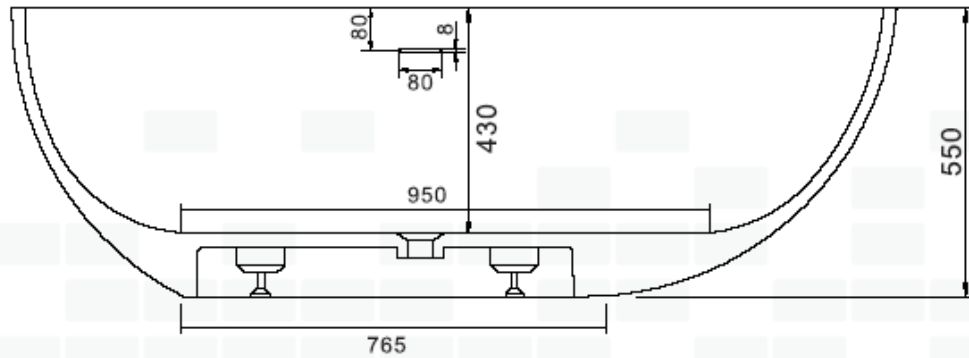

SOLIDSURF PS-ID278606
SOLID SURFACE ELONGATED BATHTUB

SOLIDSURF PS-ID 278606 67 "x 35 "x 22 " - 430 LBS

WHITE MATT.
EDGE THICKNESS: 1"
WATER CAPACITY: 79 GAL
W/ O/FLOW HOLE. POP-UP DRAINAGE
W/SOLID COVER & PIPE INCL.
W/ ADJUSTABLE FEET.