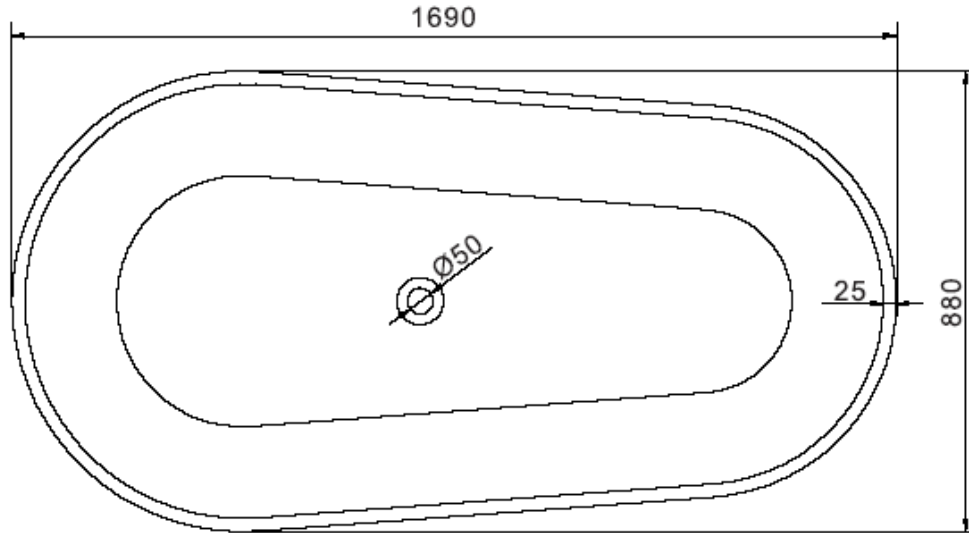

SOLIDSURF PS-ID278606
SOLID SURFACE ELONGATED BATHTUB

SOLIDSURF PS-ID 278606 67 "x 35 "x 22 " - 430 LBS

WHITE MATT.
EDGE THICKNESS: 1"
WATER CAPACITY: 79 GAL
W/ O/FLOW HOLE. POP-UP DRAINAGE
W/SOLID COVER & PIPE INCL.
W/ ADJUSTABLE FEET.