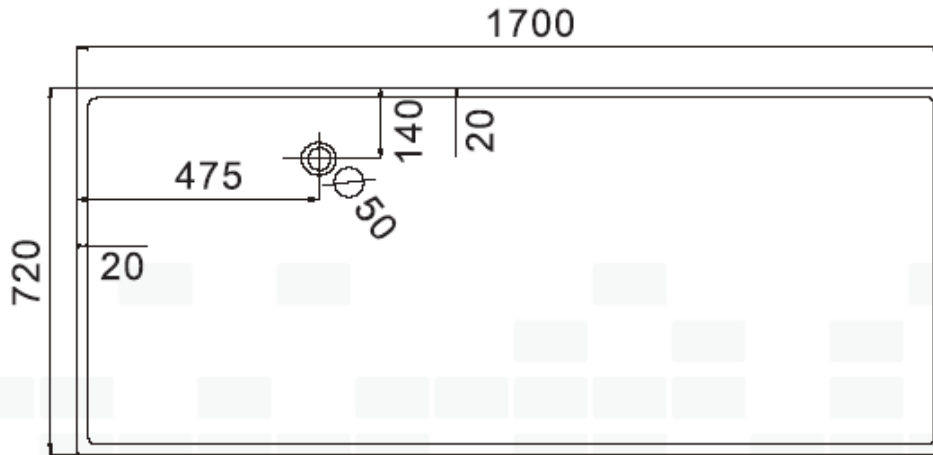

SOLIDSTAR PS-ID278922

SOLID SURFACE RECTANGULAR BATHTUB

SOLIDSTAR PS-ID 278922 67 "x 28 "x 22 " - 386 LBS

WHITE MATT.
EDGE THICKNESS: 3/4"
WATER CAPACITY: 76 GAL.
W/ O/FLOW HOLE. POP-UP DRAINAGE
W/ SOLID COVER & PIPE INCL.
W/ ADJUSTABLE FEET

Project Information
Job Name: _____ Date: _____ Type of hardware: _____
Comments: _____
Approved: _____

SOLIDSTAR PS-ID278612
SOLID SURFACE RECTANGULAR BATHTUB

SOLIDSTAR PS-ID 278612 71 "x 30 "x 23 " - 452 LBS
WHITE MATT.
EDGE THICKNESS: 3/4"
WATER CAPACITY: 82 GAL
W/ O/FLOW HOLE. POP-UP DRAINAGE
W/ SOLID COVER & PIPE INCL.
W/ ADJUSTABLE FEET