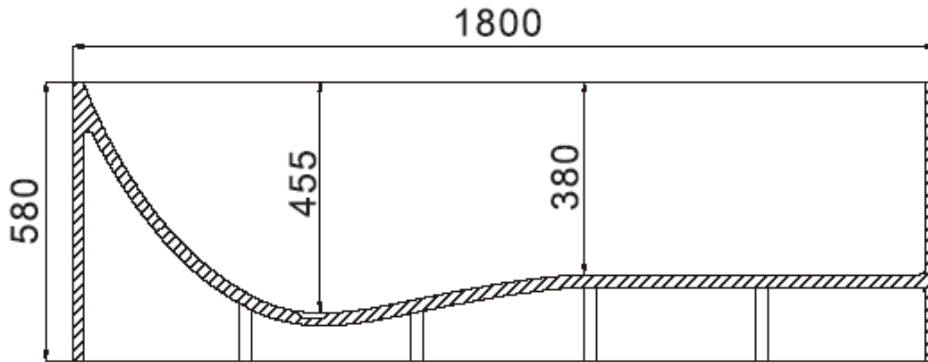

SOLIDSTAR PS-ID278922

SOLID SURFACE RECTANGULAR BATHTUB

SOLIDSTAR PS-ID 278922 67 "x 28 "x 22 " - 386 LBS

WHITE MATT.
EDGE THICKNESS: 3/4"
WATER CAPACITY: 76 GAL.
W/ O/FLOW HOLE. POP-UP DRAINAGE
W/ SOLID COVER & PIPE INCL.
W/ ADJUSTABLE FEET

Project Information
Job Name: _____ Date: _____ Type of hardware: _____
Comments: _____
Approved: _____

SOLIDSTAR PS-ID278612
SOLID SURFACE RECTANGULAR BATHTUB

SOLIDSTAR PS-ID 278612 71 "x 30 "x 23 " - 452 LBS
WHITE MATT.
EDGE THICKNESS: 3/4"
WATER CAPACITY: 82 GAL
W/ O/FLOW HOLE. POP-UP DRAINAGE
W/ SOLID COVER & PIPE INCL.
W/ ADJUSTABLE FEET