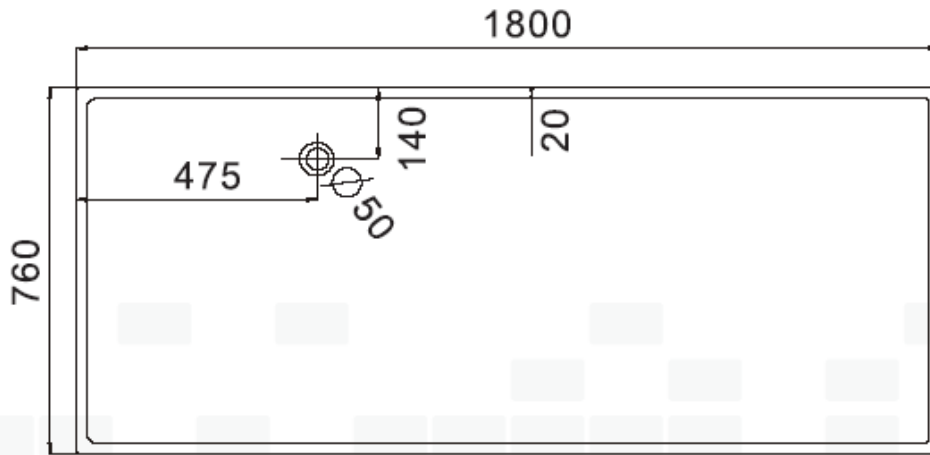

SOLIDSTAR PS-ID278922

SOLID SURFACE RECTANGULAR BATHTUB

SOLIDSTAR PS-ID 278922 67 "x 28 "x 22 " - 386 LBS

WHITE MATT.
EDGE THICKNESS: 3/4"
WATER CAPACITY: 76 GAL.
W/ O/FLOW HOLE. POP-UP DRAINAGE
W/ SOLID COVER & PIPE INCL.
W/ ADJUSTABLE FEET

Project Information
Job Name: _____ Date: _____ Type of hardware: _____
Comments: _____
Approved: _____

SOLIDSTAR PS-ID278612
SOLID SURFACE RECTANGULAR BATHTUB

SOLIDSTAR PS-ID 278612 71 "x 30 "x 23 " - 452 LBS
WHITE MATT.
EDGE THICKNESS: 3/4"
WATER CAPACITY: 82 GAL
W/ O/FLOW HOLE. POP-UP DRAINAGE
W/ SOLID COVER & PIPE INCL.
W/ ADJUSTABLE FEET