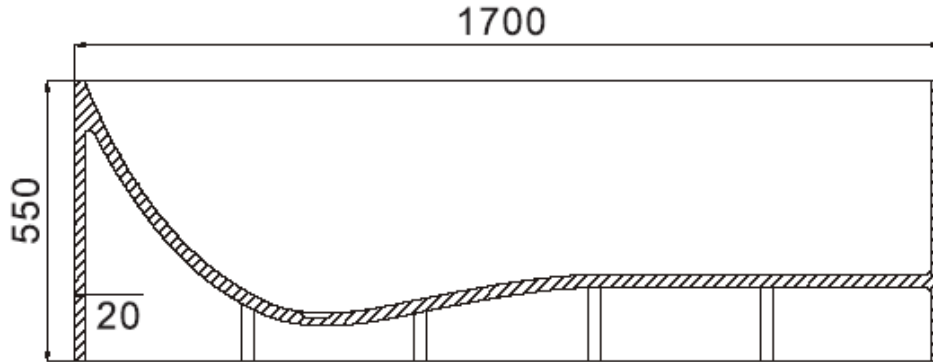

SOLIDSTAR PS-ID278922

SOLID SURFACE RECTANGULAR BATHTUB

SOLIDSTAR PS-ID 278922 67 "x 28 "x 22 " - 386 LBS

WHITE MATT.
EDGE THICKNESS: 3/4"
WATER CAPACITY: 76 GAL.
W/ O/FLOW HOLE. POP-UP DRAINAGE
W/ SOLID COVER & PIPE INCL.
W/ ADJUSTABLE FEET

Project Information
Job Name: _____ Date: _____ Type of hardware: _____
Comments: _____
Approved: _____

SOLIDSTAR PS-ID278612
SOLID SURFACE RECTANGULAR BATHTUB

SOLIDSTAR PS-ID 278612 71 "x 30 "x 23 " - 452 LBS
WHITE MATT.
EDGE THICKNESS: 3/4"
WATER CAPACITY: 82 GAL
W/ O/FLOW HOLE. POP-UP DRAINAGE
W/ SOLID COVER & PIPE INCL.
W/ ADJUSTABLE FEET