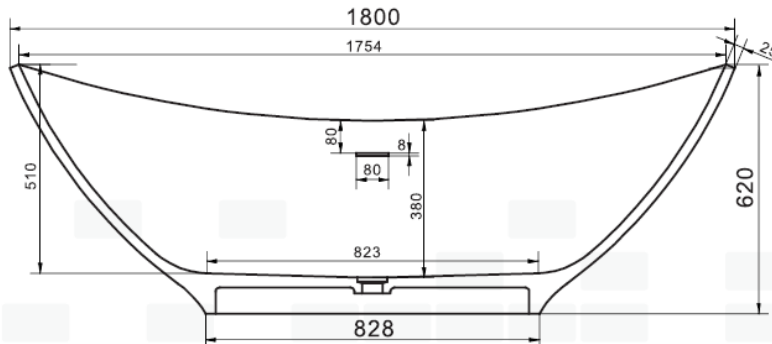

SOLIDLECTUS PS-ID282447
SOLID SURFACE ELONGATED BATHTUB

SOLIDLECTUS PS-ID 282447 71 "x 39 "x 24 " - 375 LBS
WHITE MATT.
EDGE THICKNESS: 1"
WATER CAPACITY: 82 GAL
W/ O/FLOW HOLE. POP-UP DRAINAGE.
W/ SOLID COVER & PIPE INCL.