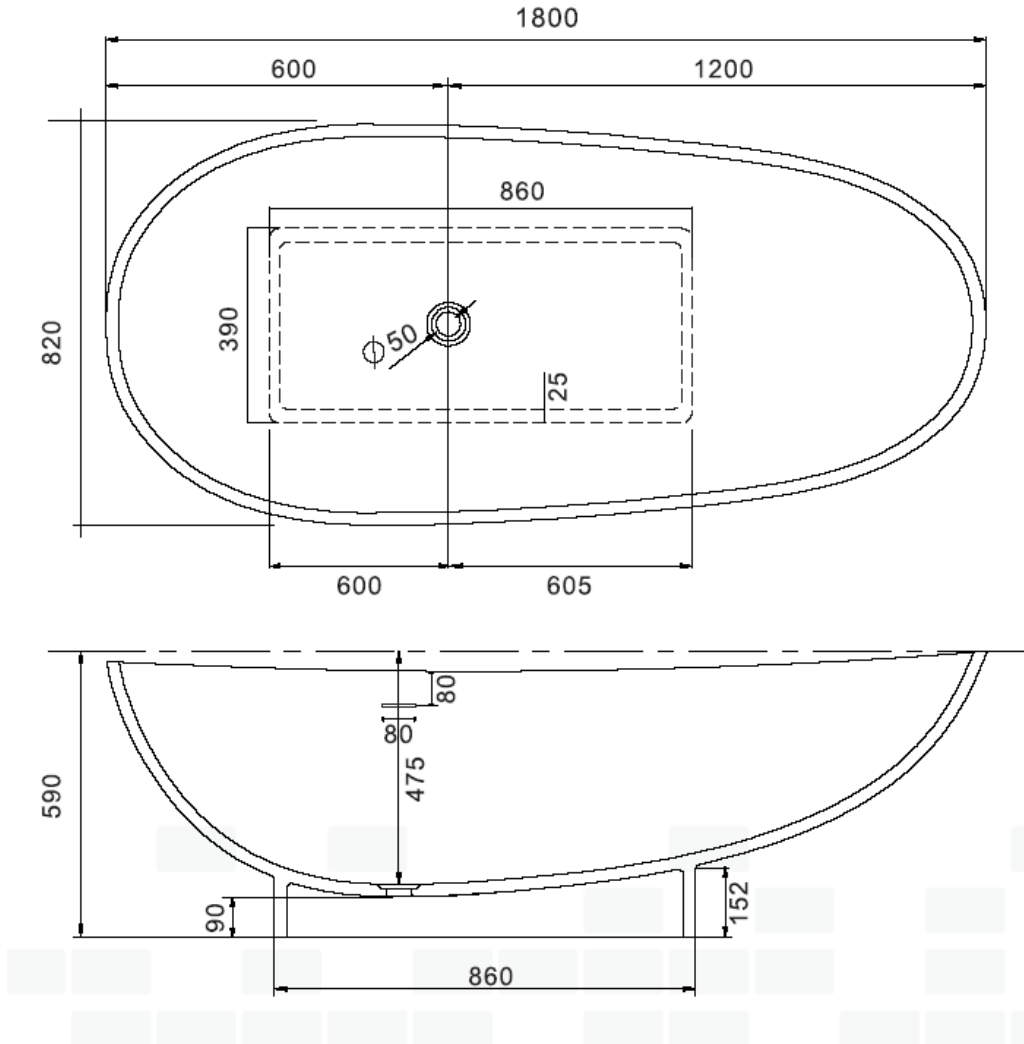

SOLIDLEAF PS-ID278610

SOLID SURFACE EGG BATHTUB

SOLIDLEAF PS-ID 278610 71 "x 32 "x 23 " - 313 LBS

WHITE MATT.
 EDGE THICKNESS: 1"
 WATER CAPACITY: 63 GAL
 W/ O/FLOW HOLE. POP-UP DRAINAGE.
 W/ SOLID COVER & PIPE INCL.