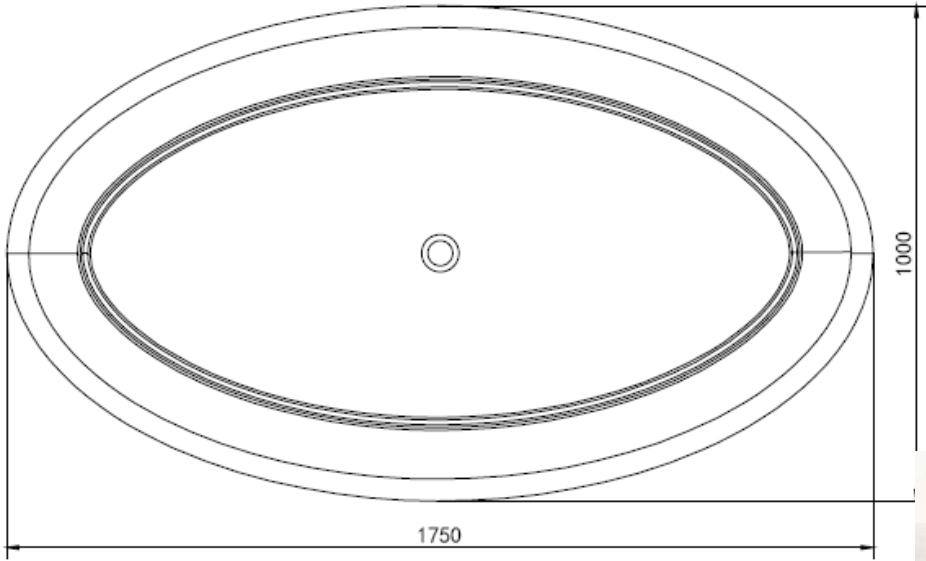

SOLIDHARMONY PS IDV 290113

SOLID SURFACE ELONGATED BATHTUB

SOLIDHARMONY PS IDV 290113
69"x 39"x 26" /175x100x 65cm
NET WEIGHT 466 LBS/ 210KGS - WATER CAPACITY 102 G./ 390 L
O/FLOW & MATTE WHITE TRIM ON POP-UP & P-TRAP.
EDGE THICKNESS: 1/4" - ADJUSTABLE FEET.