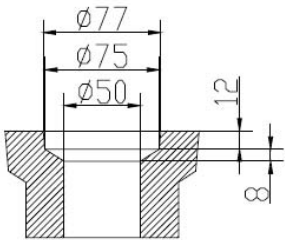

SOLIDERA PS IDV 290267

SOLID SURFACE ELONGATED BATHTUB

IDEAVIT Code 290267 SolidEra Bathtub

SOLIDERA MATTE WHITE PS IDV 290267
59"x 30"X 21" - 1" EDGE W. 3/4" INSIDE RADIUS.
NET WEIGHT 278 LBS - WATER CAPACITY 79 GAL
O/FLOW & MATTE WHITE TRIM ON POP-UP.
NO ADJUSTABLE FEET.