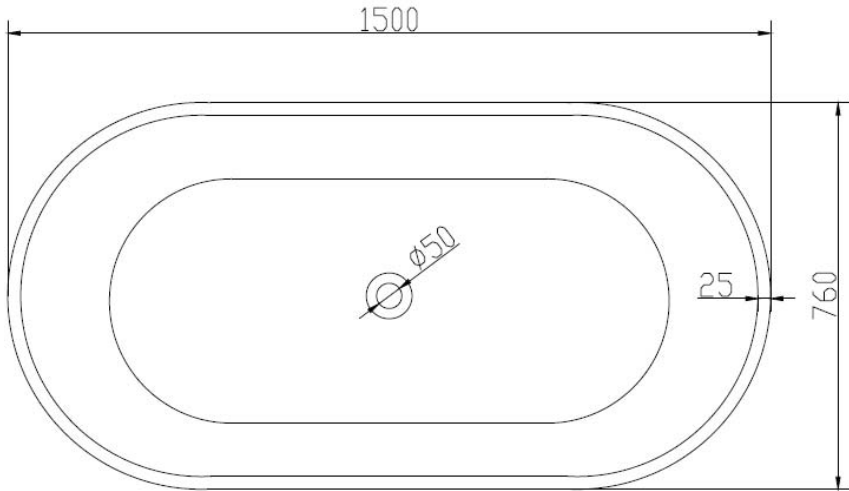

SOLIDERA PS IDV 290267

SOLID SURFACE ELONGATED BATHTUB

IDEAVIT Code 290267 SolidEra Bathtub

SOLIDERA MATTE WHITE PS IDV 290267
59"x 30"X 21" - 1" EDGE W. 3/4" INSIDE RADIUS.
NET WEIGHT 278 LBS - WATER CAPACITY 79 GAL
O/FLOW & MATTE WHITE TRIM ON POP-UP.
NO ADJUSTABLE FEET.