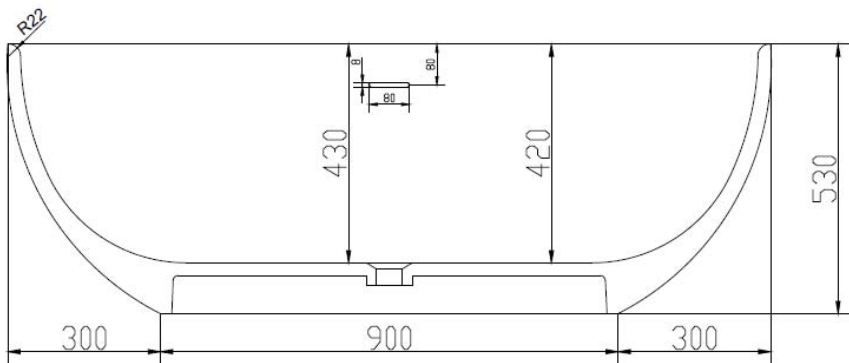

SOLIDERA PS IDV 290267

SOLID SURFACE ELONGATED BATHTUB

IDEAVIT Code 290267 SolidEra Bathtub

SOLIDERA MATTE WHITE PS IDV 290267
59"x 30"X 21" - 1" EDGE W. 3/4" INSIDE RADIUS.
NET WEIGHT 278 LBS - WATER CAPACITY 79 GAL
O/FLOW & MATTE WHITE TRIM ON POP-UP.
NO ADJUSTABLE FEET.