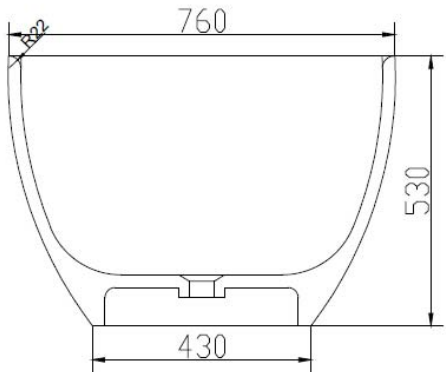

SOLIDERA PS IDV 290267

SOLID SURFACE ELONGATED BATHTUB

IDEAVIT Code 290267 SolidEra Bathtub

SOLIDERA MATTE WHITE PS IDV 290267
59"x 30"X 21" - 1" EDGE W. 3/4" INSIDE RADIUS.
NET WEIGHT 278 LBS - WATER CAPACITY 79 GAL
O/FLOW & MATTE WHITE TRIM ON POP-UP.
NO ADJUSTABLE FEET.