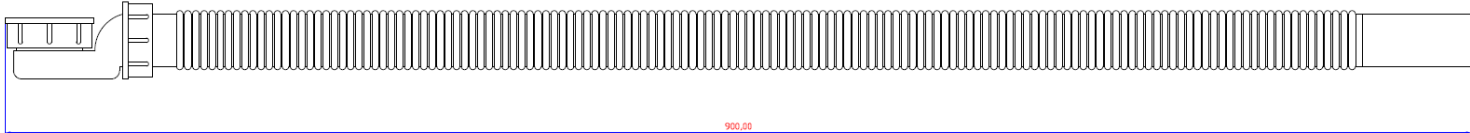

DRAIN ASSEMBLY
IDEAVIT BATHTUBS
PS IDV 283730

SOLID SURFACE TRIM TOP
FOR POP-UP DRAIN ASSEMBLY

36" / 90CM LONG

Project Information		
Job Name: _____	Date: _____	Type of hardware: _____
Comments: _____		
Approved: _____		