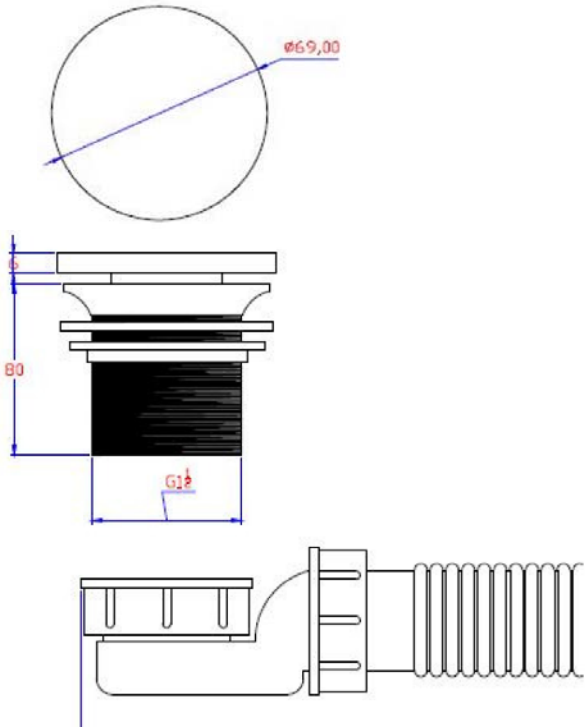

DRAIN ASSEMBLY
IDEAVIT BATHTUBS
PS IDV 283730

SOLID SURFACE TRIM TOP
FOR POP-UP DRAIN ASSEMBLY

36" / 90CM LONG

Project Information		
Job Name: _____	Date: _____	Type of hardware: _____
Comments: _____		
Approved: _____		