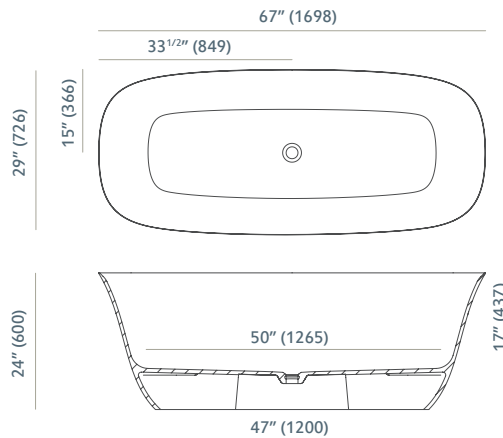

SNOW WHITE /
DARK GREY

SNOW WHITE /
BLACK

Accessories included
Accesorios incluidos

Toe Tap valve
Válvula Click clack

Adjustable legs
Patas regulables

Standard sizes
Medidas standard

Certified
Certificados

CSA B45.5 / IAPMO Z124-2017