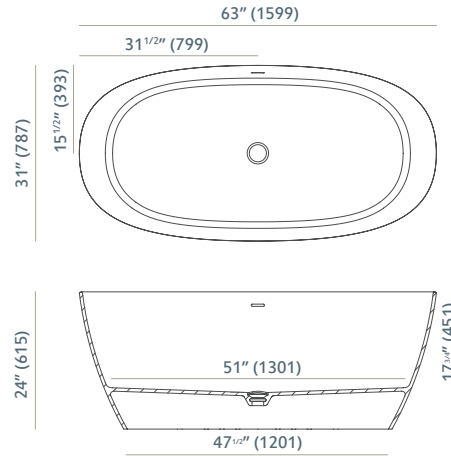

SNOW WHITE /
DARK GREY

SNOW WHITE /
BLACK

Accessories included Accesorios incluidos

Dolotek Toe Tap
Válvula Click clack Dolotek

Overflow
Rebosadero

Adjustable legs
Patas regulables

Standard sizes Medidas standard