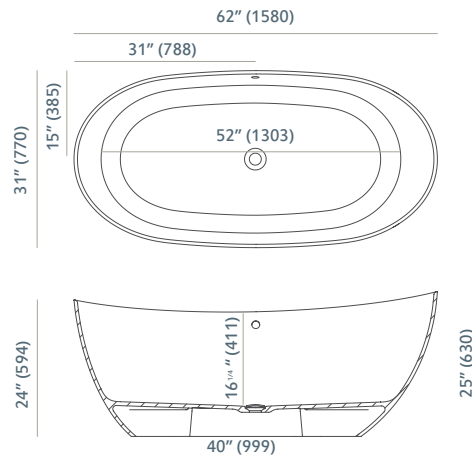

SNOW WHITE /
BLACK

acquabella

Accessories included
Accesorios incluidos

Dolotek Toe Tap
Válvula Click clack Dolotek

External chromo overflow
Rebosadero cromo externo

Adjustable legs
Patas regulables

Standard sizes Medidas standard