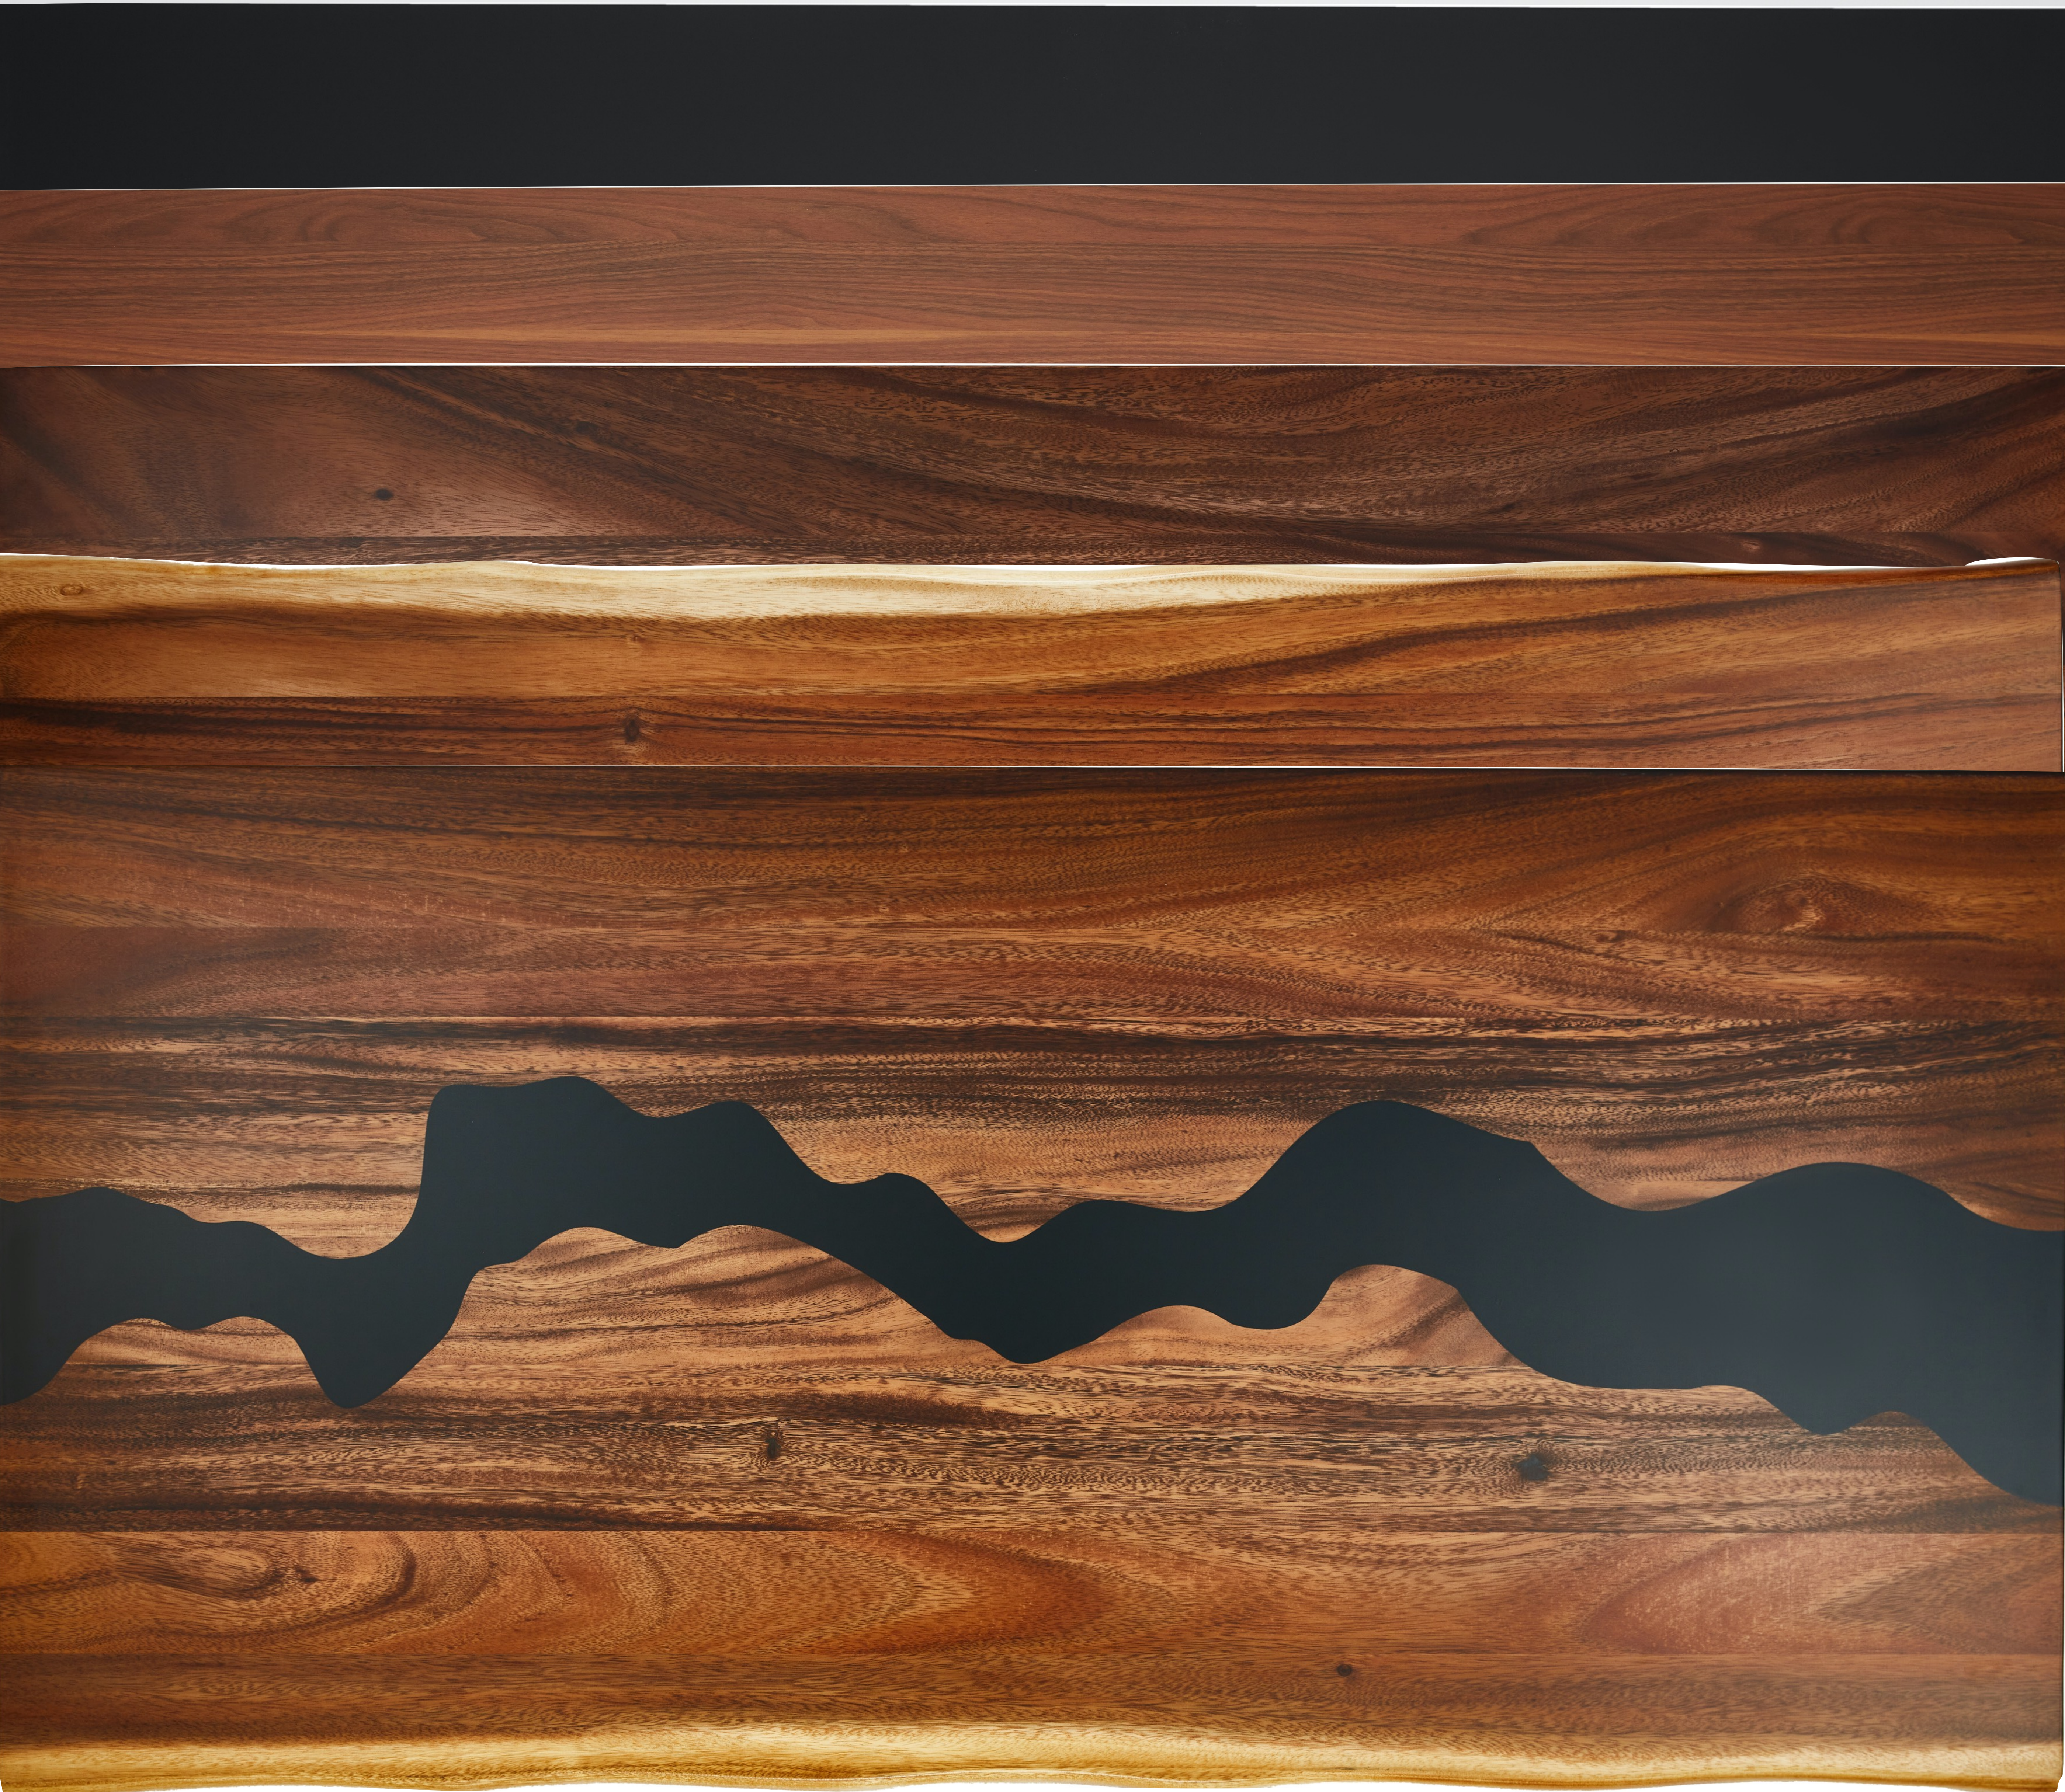

vorii.com | +1 (888) 878-8918 | support@vorii.com | San Francisco, CA