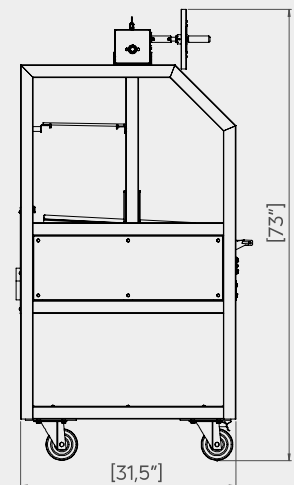

PROFESSIONAL LINE

Scheerer

Churrasqueiras e Parrillas

EXPORTING TO MORE THAN 90 COUNTRIES

PROFESSIONAL GRILLS

Model 675 - 1

Length Grill + Grill

$36'' + 36'' = 72''$ inches

Model 675 - 1

Length Grill + Grill

$48'' + 48'' = 96''$ inches

PROFESSIONAL GRILLS

Model 675-2

Length Grill + Firebox

$36'' + 15,5'' = 51,5''$ inches

Model 675-2

Length Grill + Firebox

$48'' + 15,5'' = 63,5''$ inches

PROFESSIONAL GRILLS

Model 675-3

Length Grill + Firebox + Grill

$$36'' + 15,5'' + 36'' = 87,5'' \text{ inches}$$

Model 675-3

Length Grill + Firebox + Grill

$$48'' + 15,5'' + 48'' = 111,5'' \text{ inches}$$