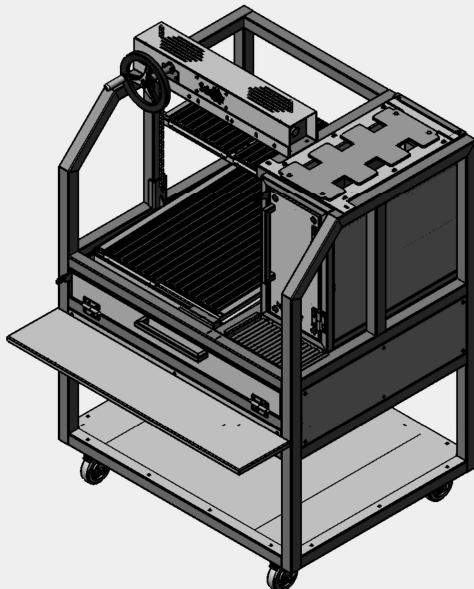

Model 675 - 1

Length Grill + Grill

$48'' + 48'' = 96''$ inches

PROFESSIONAL GRILLS

Model 675-2

Length Grill + Firebox

$36'' + 15,5'' = 51,5''$ inches

Model 675-2

Length Grill + Firebox

$48'' + 15,5'' = 63,5''$ inches

PROFESSIONAL GRILLS

Model 675-3

Length Grill + Firebox + Grill

$$36'' + 15,5'' + 36'' = 87,5'' \text{ inches}$$

Model 675-3

Length Grill + Firebox + Grill