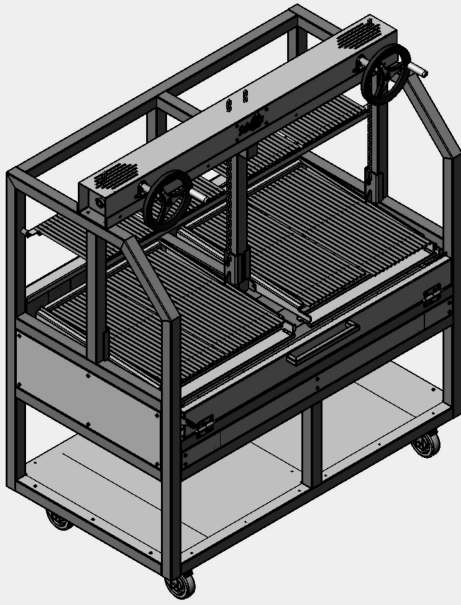

PROFESSIONAL LINE

Scheerer

Churrasqueiras e Parrillas

EXPORTING TO MORE THAN 90 COUNTRIES

PROFESSIONAL GRILLS

Model 675 - 1

Length Grill + Grill

$36'' + 36'' = 72''$ inches

Model 675 - 1

Length Grill + Grill

$48'' + 48'' = 96''$ inches

PROFESSIONAL GRILLS

Model 675-2

Length Grill + Firebox

$36'' + 15,5'' = 51,5''$ inches

Model 675-2

Length Grill + Firebox

$48'' + 15,5'' = 63,5''$ inches

PROFESSIONAL GRILLS

Model 675-3

Length Grill + Firebox + Grill

$$36'' + 15,5'' + 36'' = 87,5'' \text{ inches}$$

Model 675-3

Length Grill + Firebox + Grill