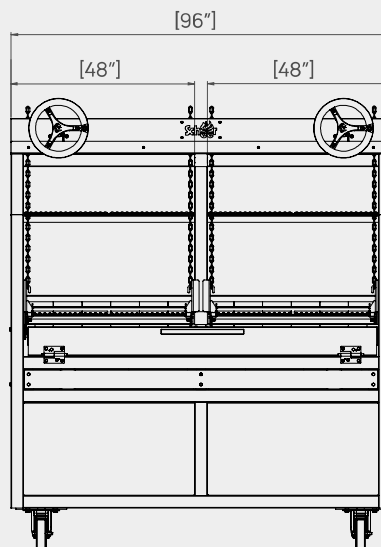

PROFESSIONAL LINE

Scheerer

Churrasqueiras e Parrillas

EXPORTING TO MORE THAN 90 COUNTRIES

PROFESSIONAL GRILLS

Model 675 - 1

Length Grill + Grill

$36'' + 36'' = 72''$ inches

Model 675 - 1

Length Grill + Grill

$48'' + 48'' = 96''$ inches

PROFESSIONAL GRILLS

Model 675-2

Length Grill + Firebox

$36'' + 15,5'' = 51,5''$ inches

Model 675-2

Length Grill + Firebox

$48'' + 15,5'' = 63,5''$ inches

PROFESSIONAL GRILLS

Model 675-3

Length Grill + Firebox + Grill

$$36'' + 15,5'' + 36'' = 87,5'' \text{ inches}$$

Model 675-3

Length Grill + Firebox + Grill

$$48'' + 15,5'' + 48'' = 111,5'' \text{ inches}$$