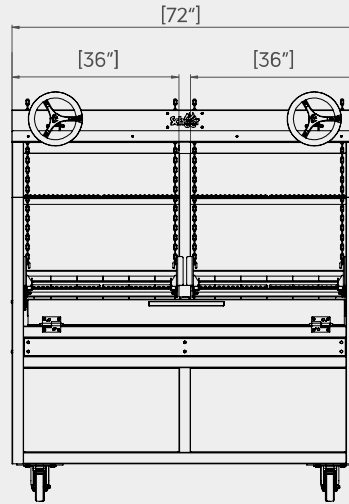

PROFESSIONAL LINE

Scheerer

Churrasqueiras e Parrillas

EXPORTING TO MORE THAN 90 COUNTRIES

PROFESSIONAL GRILLS

Model 675 - 1

Length Grill + Grill

$36'' + 36'' = 72''$ inches

Model 675 - 1

Length Grill + Grill

$48'' + 48'' = 96''$ inches

PROFESSIONAL GRILLS

Model 675-2

Length Grill + Firebox

$36'' + 15,5'' = 51,5''$ inches

Model 675-2

Length Grill + Firebox

$48'' + 15,5'' = 63,5''$ inches

PROFESSIONAL GRILLS

Model 675-3

Length Grill + Firebox + Grill

$$36'' + 15,5'' + 36'' = 87,5'' \text{ inches}$$

Model 675-3

Length Grill + Firebox + Grill

$$48'' + 15,5'' + 48'' = 111,5'' \text{ inches}$$