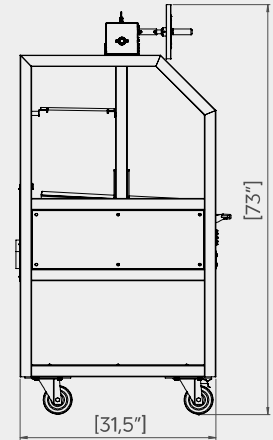

PROFESSIONAL LINE

Scheerer

Churrasqueiras e Parrillas

EXPORTING TO MORE THAN 90 COUNTRIES

PROFESSIONAL GRILLS

Model 675 - 1

Length Grill + Grill

$36'' + 36'' = 72''$ inches

Model 675 - 1

Length Grill + Grill

$48'' + 48'' = 96''$ inches

PROFESSIONAL GRILLS

Model 675-2

Length Grill + Firebox

$36'' + 15,5'' = 51,5''$ inches

Model 675-2

Length Grill + Firebox

$48'' + 15,5'' = 63,5''$ inches

PROFESSIONAL GRILLS

Model 675-3

Length Grill + Firebox + Grill

$$36'' + 15,5'' + 36'' = 87,5'' \text{ inches}$$

Model 675-3

Length Grill + Firebox + Grill

$$48'' + 15,5'' + 48'' = 111,5'' \text{ inches}$$