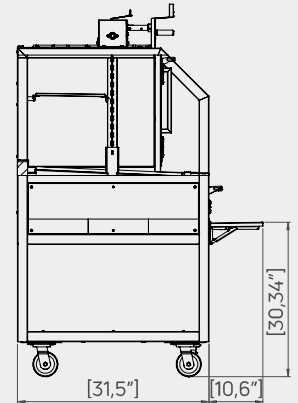

Model 675 - 1

Length Grill + Grill

$48'' + 48'' = 96''$ inches

PROFESSIONAL GRILLS

Model 675-2

Length Grill + Firebox

$36'' + 15,5'' = 51,5''$ inches

Model 675-2

Length Grill + Firebox

$48'' + 15,5'' = 63,5''$ inches

PROFESSIONAL GRILLS

Model 675-3

Length Grill + Firebox + Grill

$$36'' + 15,5'' + 36'' = 87,5'' \text{ inches}$$

Model 675-3

Length Grill + Firebox + Grill

$$48'' + 15,5'' + 48'' = 111,5'' \text{ inches}$$