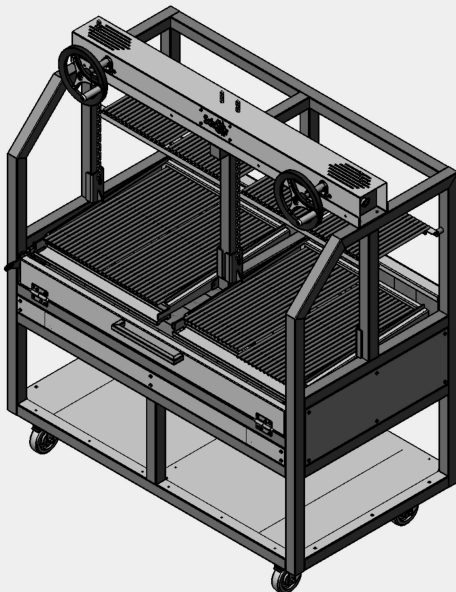

PROFESSIONAL LINE

Scheerer

Churrasqueiras e Parrillas

EXPORTING TO MORE THAN 90 COUNTRIES

PROFESSIONAL GRILLS

Model 675 - 1

Length Grill + Grill

$36'' + 36'' = 72''$ inches

Model 675 - 1

Length Grill + Grill

$48'' + 48'' = 96''$ inches

PROFESSIONAL GRILLS

Model 675-2

Length Grill + Firebox

$36'' + 15,5'' = 51,5''$ inches

Model 675-2

Length Grill + Firebox

$48'' + 15,5'' = 63,5''$ inches

PROFESSIONAL GRILLS

Model 675-3

Length Grill + Firebox + Grill

$$36'' + 15,5'' + 36'' = 87,5'' \text{ inches}$$

Model 675-3

Length Grill + Firebox + Grill