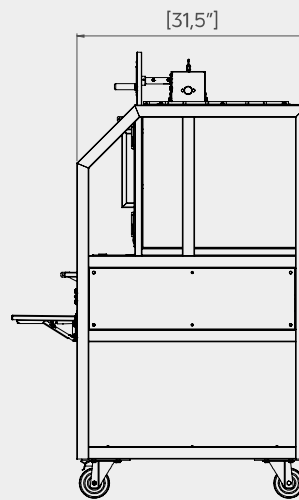

Model 675 - 1

Length Grill + Grill

$48'' + 48'' = 96''$ inches

PROFESSIONAL GRILLS

Model 675-2

Length Grill + Firebox

$36'' + 15,5'' = 51,5''$ inches

Model 675-2

Length Grill + Firebox

$48'' + 15,5'' = 63,5''$ inches

PROFESSIONAL GRILLS

Model 675-3

Length Grill + Firebox + Grill

$$36'' + 15,5'' + 36'' = 87,5'' \text{ inches}$$

Model 675-3

Length Grill + Firebox + Grill

$$48'' + 15,5'' + 48'' = 111,5'' \text{ inches}$$