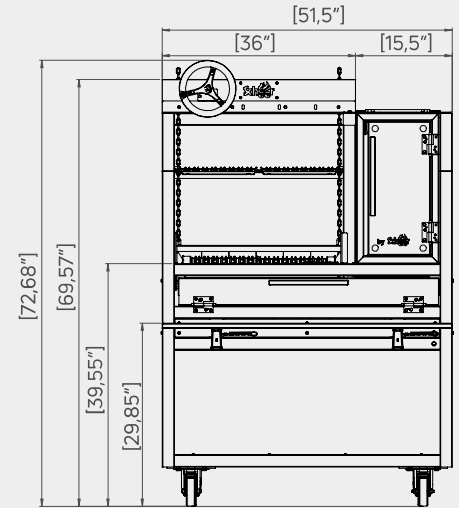

Model 675 - 1

Length Grill + Grill

$48'' + 48'' = 96''$ inches

PROFESSIONAL GRILLS

Model 675-2

Length Grill + Firebox

$36'' + 15,5'' = 51,5''$ inches

Model 675-2

Length Grill + Firebox

$48'' + 15,5'' = 63,5''$ inches

PROFESSIONAL GRILLS

Model 675-3

Length Grill + Firebox + Grill

$$36'' + 15,5'' + 36'' = 87,5'' \text{ inches}$$

Model 675-3

Length Grill + Firebox + Grill

$$48'' + 15,5'' + 48'' = 111,5'' \text{ inches}$$