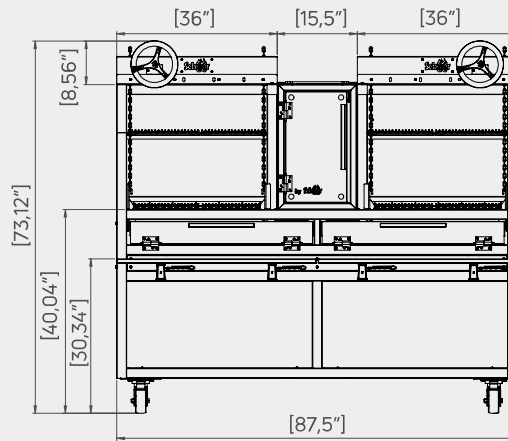

Model 675 - 1

Length Grill + Grill

$48'' + 48'' = 96''$ inches

PROFESSIONAL GRILLS

Model 675-2

Length Grill + Firebox

$36'' + 15,5'' = 51,5''$ inches

Model 675-2

Length Grill + Firebox

$48'' + 15,5'' = 63,5''$ inches

PROFESSIONAL GRILLS

Model 675-3

Length Grill + Firebox + Grill

$$36'' + 15,5'' + 36'' = 87,5'' \text{ inches}$$

Model 675-3

Length Grill + Firebox + Grill

$$48'' + 15,5'' + 48'' = 111,5'' \text{ inches}$$