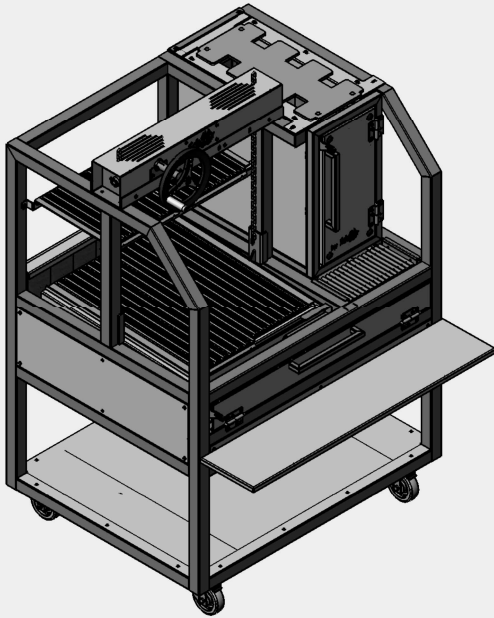

Model 675 - 1

Length Grill + Grill

$48'' + 48'' = 96''$ inches

PROFESSIONAL GRILLS

Model 675-2

Length Grill + Firebox

$36'' + 15,5'' = 51,5''$ inches

Model 675-2

Length Grill + Firebox

$48'' + 15,5'' = 63,5''$ inches

PROFESSIONAL GRILLS

Model 675-3

Length Grill + Firebox + Grill

$$36'' + 15,5'' + 36'' = 87,5'' \text{ inches}$$

Model 675-3

Length Grill + Firebox + Grill