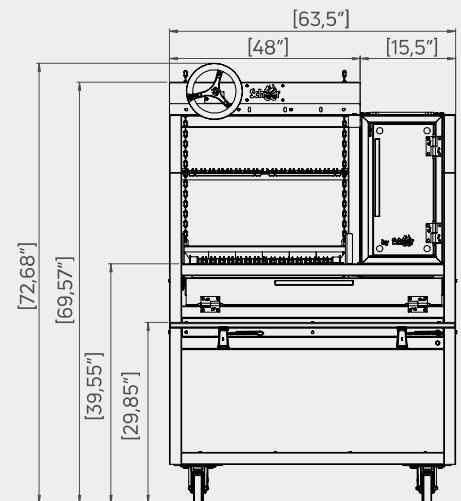

Model 675 - 1

Length Grill + Grill

$48'' + 48'' = 96''$ inches

PROFESSIONAL GRILLS

Model 675-2

Length Grill + Firebox

$36'' + 15,5'' = 51,5''$ inches

Model 675-2

Length Grill + Firebox

$48'' + 15,5'' = 63,5''$ inches

PROFESSIONAL GRILLS

Model 675-3

Length Grill + Firebox + Grill

$$36'' + 15,5'' + 36'' = 87,5'' \text{ inches}$$

Model 675-3

Length Grill + Firebox + Grill

$$48'' + 15,5'' + 48'' = 111,5'' \text{ inches}$$