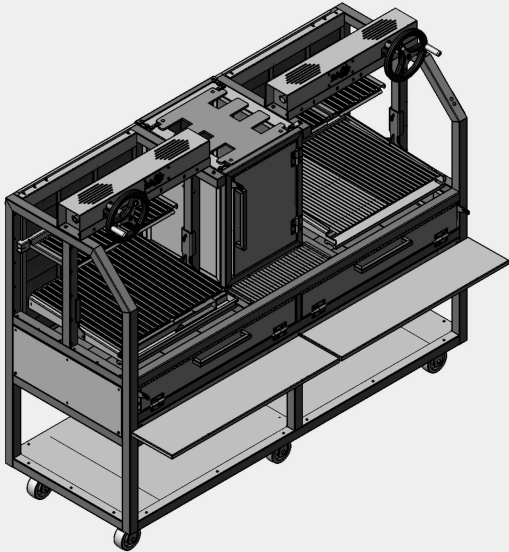

Length Grill + Firebox

$48'' + 15,5'' = 63,5''$ inches

PROFESSIONAL GRILLS

Model 675-3

Length Grill + Firebox + Grill

$$36'' + 15,5'' + 36'' = 87,5'' \text{ inches}$$

Model 675-3

Length Grill + Firebox + Grill

$$48'' + 15,5'' + 48'' = 111,5'' \text{ inches}$$