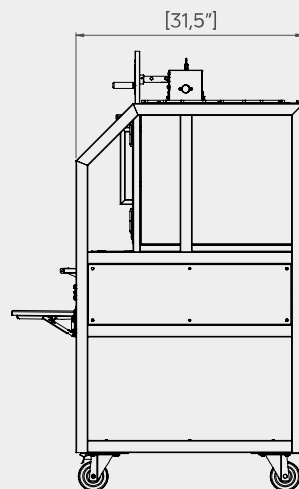

Model 675 - 1

Length Grill + Grill

$48'' + 48'' = 96''$ inches

PROFESSIONAL GRILLS

Model 675-2

Length Grill + Firebox

$36'' + 15,5'' = 51,5''$ inches

Model 675-2

Length Grill + Firebox

$48'' + 15,5'' = 63,5''$ inches

PROFESSIONAL GRILLS

Model 675-3

Length Grill + Firebox + Grill

$$36'' + 15,5'' + 36'' = 87,5'' \text{ inches}$$

Model 675-3

Length Grill + Firebox + Grill

$$48'' + 15,5'' + 48'' = 111,5'' \text{ inches}$$