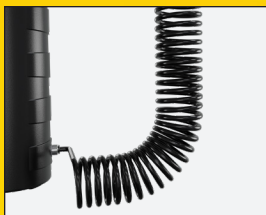

VIRGA GO

Ultra-Lightweight Battery Mister

Portable mister for disinfecting high-touch areas

VIRGA GO

Model #TP200-Q02-U

* Based off of water only. Micron size may vary depending on chemical used.

This lightweight portable mister is perfect for spraying all the touchpoints in your facility, without the weight and waste associated with many other larger misters. The shoulder strap and lightweight spray nozzle design minimizes hand and arm fatigue compared to other brands that incorporate the entire machine into a handheld unit, making the Tornado Virga Go easy to carry even when full of solution. Without the hassle of a cord, this battery powered model allows for the ultimate in flexibility and productivity. The removable 10.8V Lithium-Ion battery provides approximately six hours of continuous operation on a single charge, and the stand-alone AC battery charger recharges in just 90 minutes for quick turnaround on the job. Its ultra-low noise level allows for operation anytime and anywhere without disruption. The Virga Go is compatible with all water-based disinfectants on the EPA "N List". With tool-free assembly and three simple steps, you will be ready to begin misting in no time.

4" STAINLESS STEEL NOZZLE EXTENSION

Helps extend the spray reach to over 3', allowing access to hard to reach areas.

REMOVABLE PLASTIC SPRAY TIP

Allows for easy replacement, if needed. Spray tip produces a 52-micron** droplet size, providing excellent coverage and dwell time.

ADJUSTABLE PADDED SHOULDER STRAP

Adjusts from 5' to 7' in length to adapt to any size of user. A wide 2" strap reduces the typical strain found with smaller width straps. An included shoulder pad enhances the comfort even over extended periods of use. The strap is easily removed, if necessary.