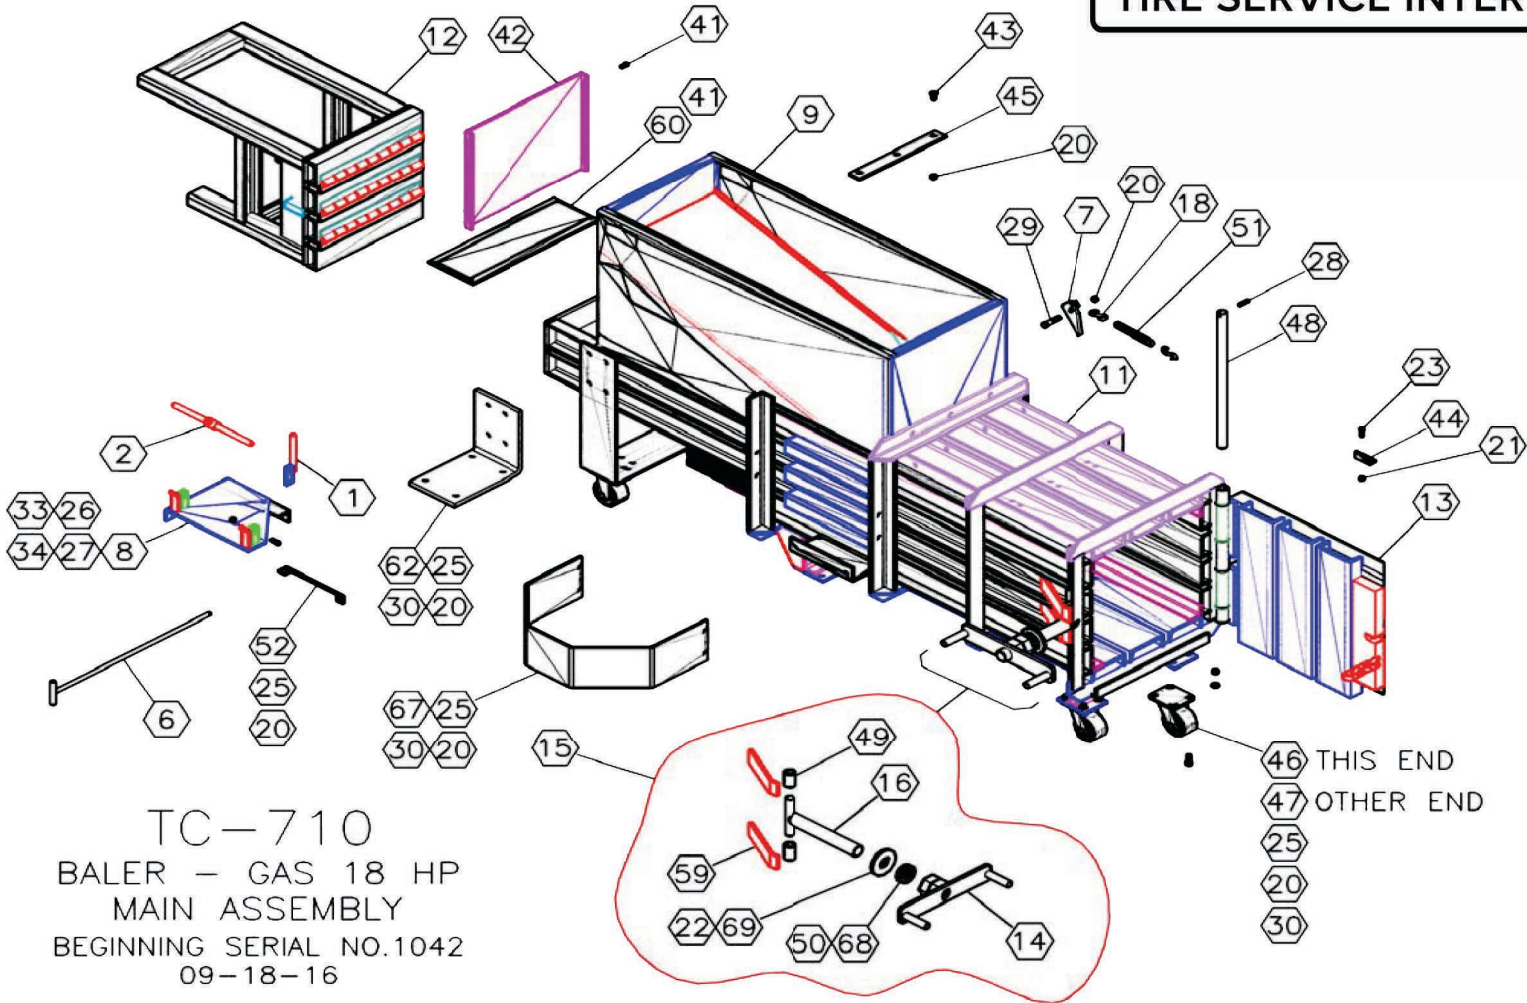

TIRE SERVICE INTERNATIONAL

TC-710  
 BALER - GAS 18 HP  
 MAIN ASSEMBLY  
 BEGINNING SERIAL NO.1042  
 09-18-16

**TIRE SERVICE INTERNATIONAL**

# TC-710

ELEC MAIN ASSY BOM  
220V / 460V, 3 PH 60 CYCLE

PN:  
BEGINNING SERIAL NO.1042

## PARTS LIST

ITEM	PART NO.	DESCRIPTION	QTY
1	5534	HANDLE WELD	2
2	5535	PIVOT WELD	1
3	5557	TABLE WELD - OPTION	1
4	5557K	TABLE WELD	REF
5	5558	ADJUSTABLE FOOT WELD	REF
6	5559	WIRE INSERTION ROD	1
7	5560	JAW WELD	2
8	5578	VALVE MOUNT PLATE	1
9	5806	HOPPER WELDMENT	1
10	5954K	DRIP PAN - OPTION	REF
11	5971	MAIN FRAME WELD	1
12	5974	PUSH PLATE WELD	1
13	5977	DOOR WELD	1
14	6100	HANDLE WELD	1
15	6100K	HANDLE WELD	REF
16	6101	PIVOT SCREW WELD	REF
17	6116K	HOPPER, CHUTE - OPTION	REF
18	112	S-HOOK	4
19	126	PIPE PLUG, 3/4 NPT SQ HD	REF
20	212	NUT 3/8-16 HEX LOCK	45
21	226	NUT 1/4-20 HEX LOCK	20
22	274	WASHER 1"ID STD (Pre Serial #1023)	REF
23	444	HHCS 1/4-20 X 1	22
24	445	WASHER 1/4 FLAT	48
25	447	HHCS 3/8-16 X 1-1/4	32
26	565	HHCS 5/16-18 X 1	17
27	566	NUT 5/16-18 HEX	17
28	1840	SPRING PIN 1/4 X 1-1/2	1
29	620	HHCS 3/8-16 X 2-1/2	2
30	700	WASHER 3/8 FLAT WROUGHT	32