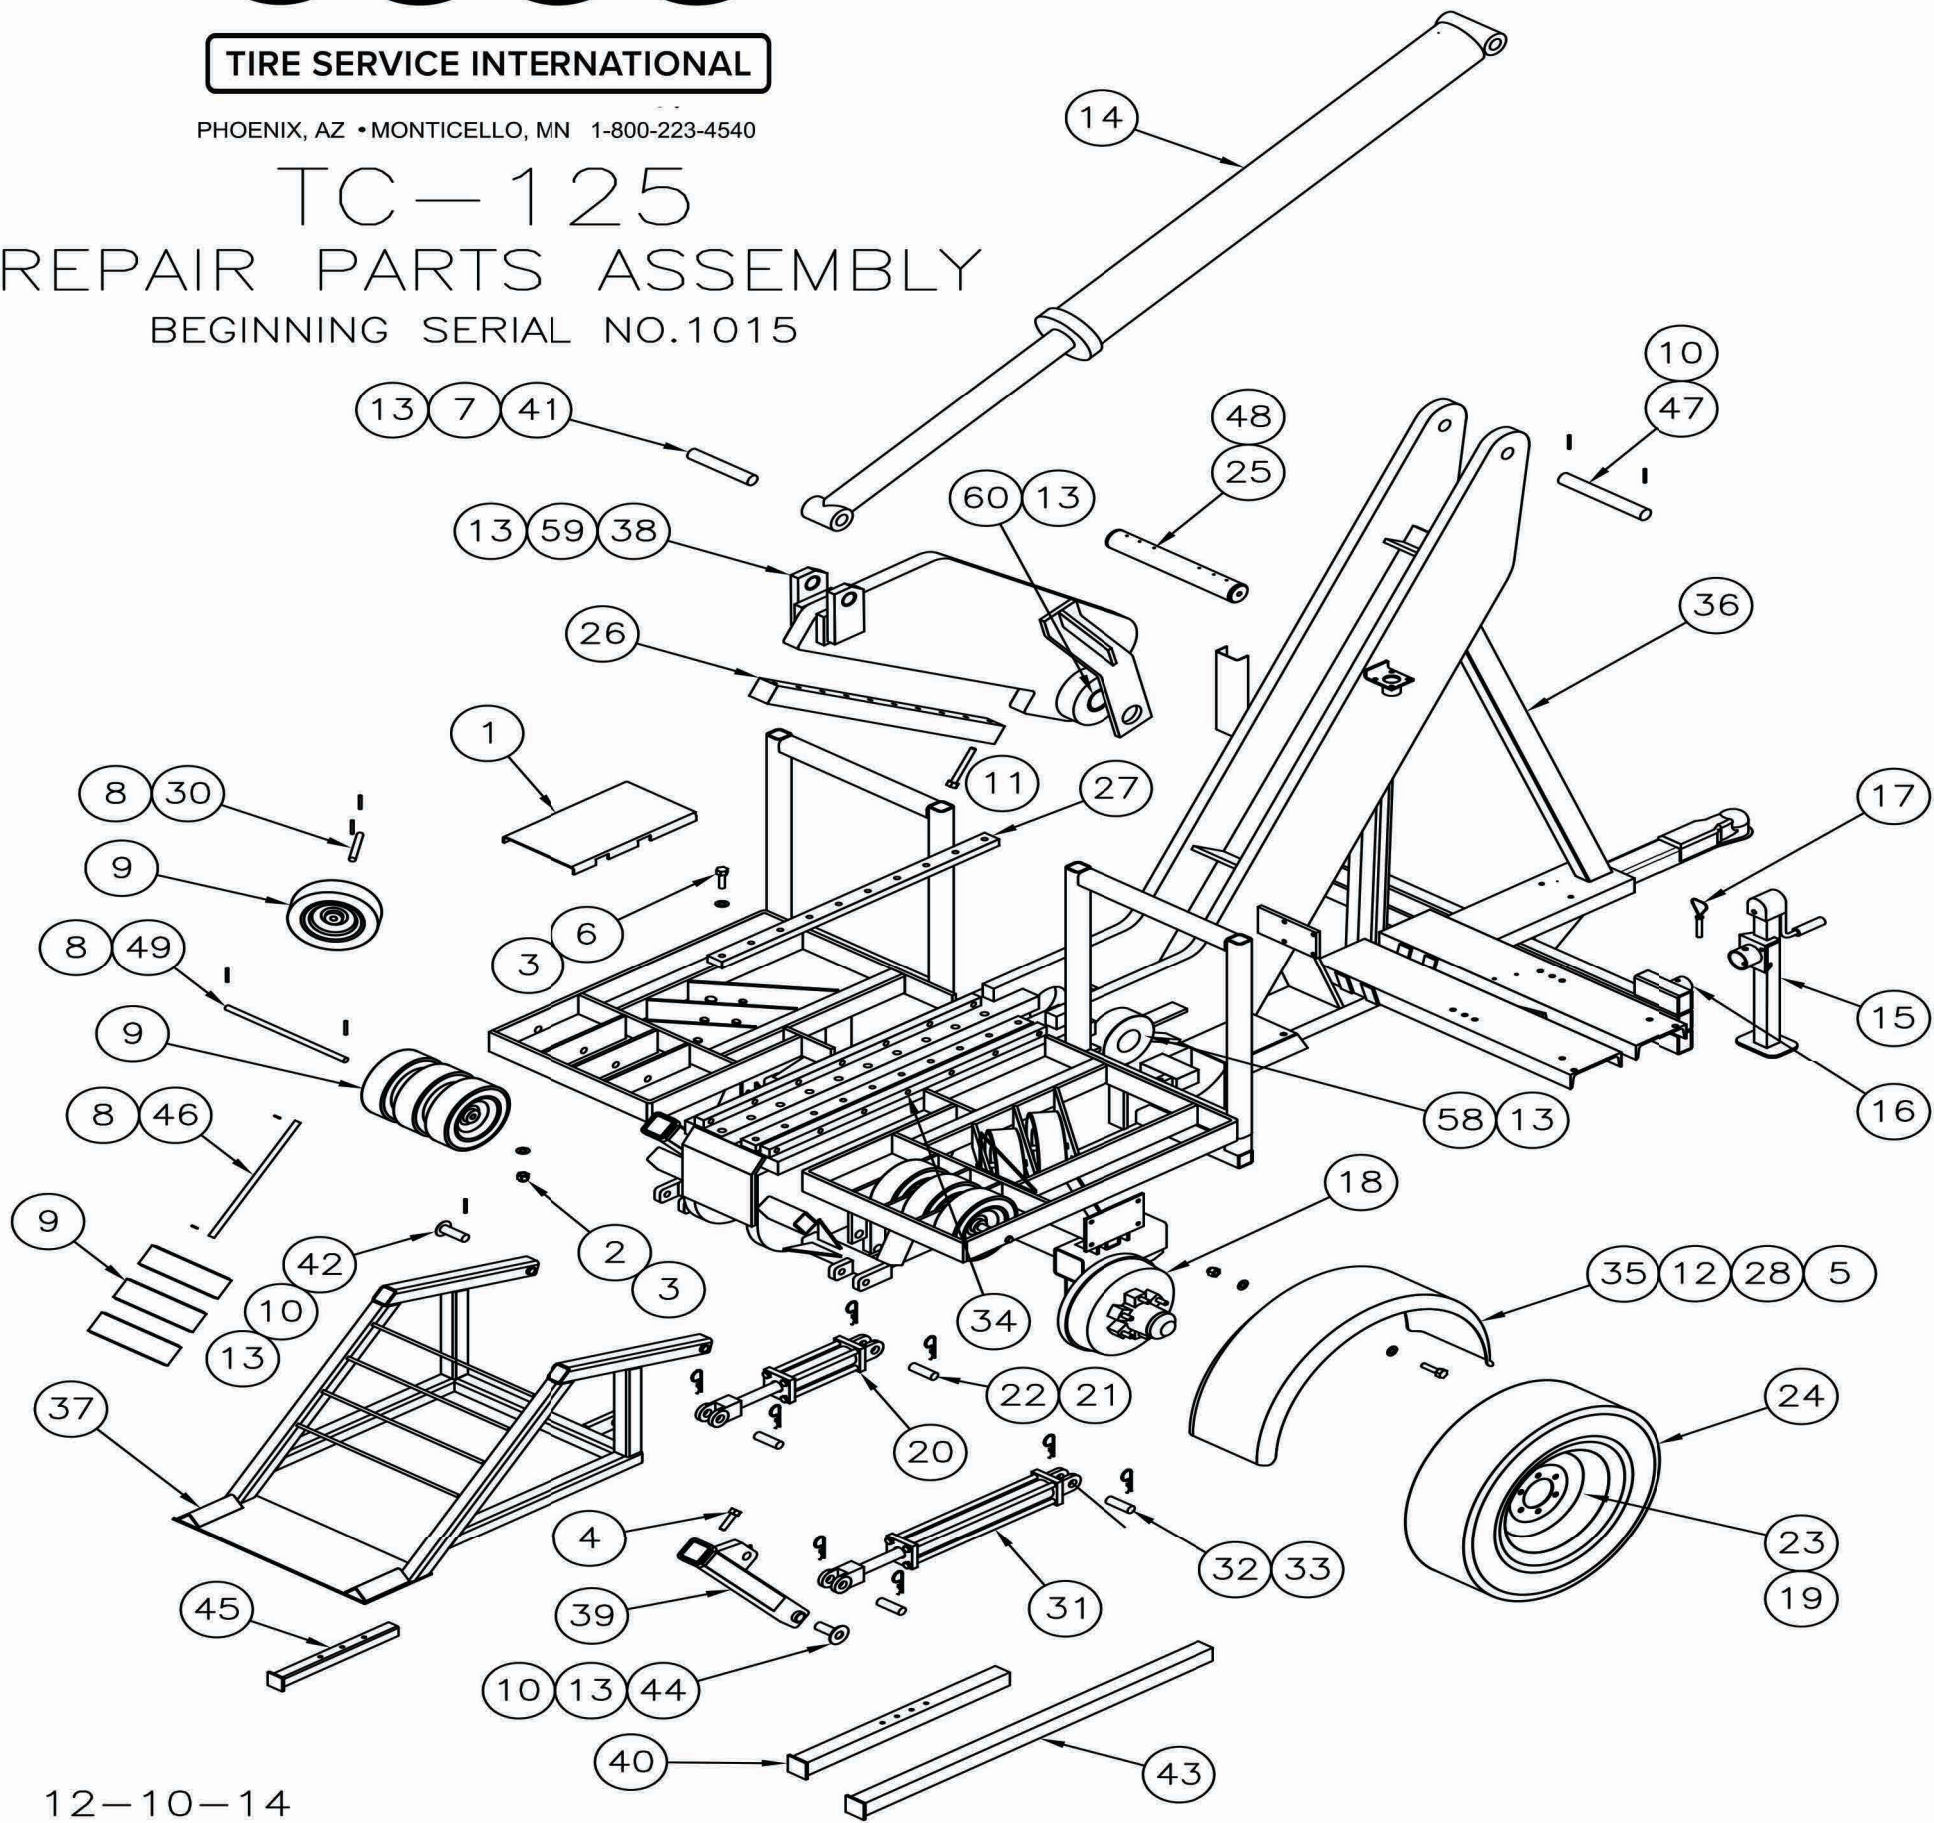

TC-125

REPAIR PARTS ASSEMBLY

BEGINNING SERIAL NO.1015