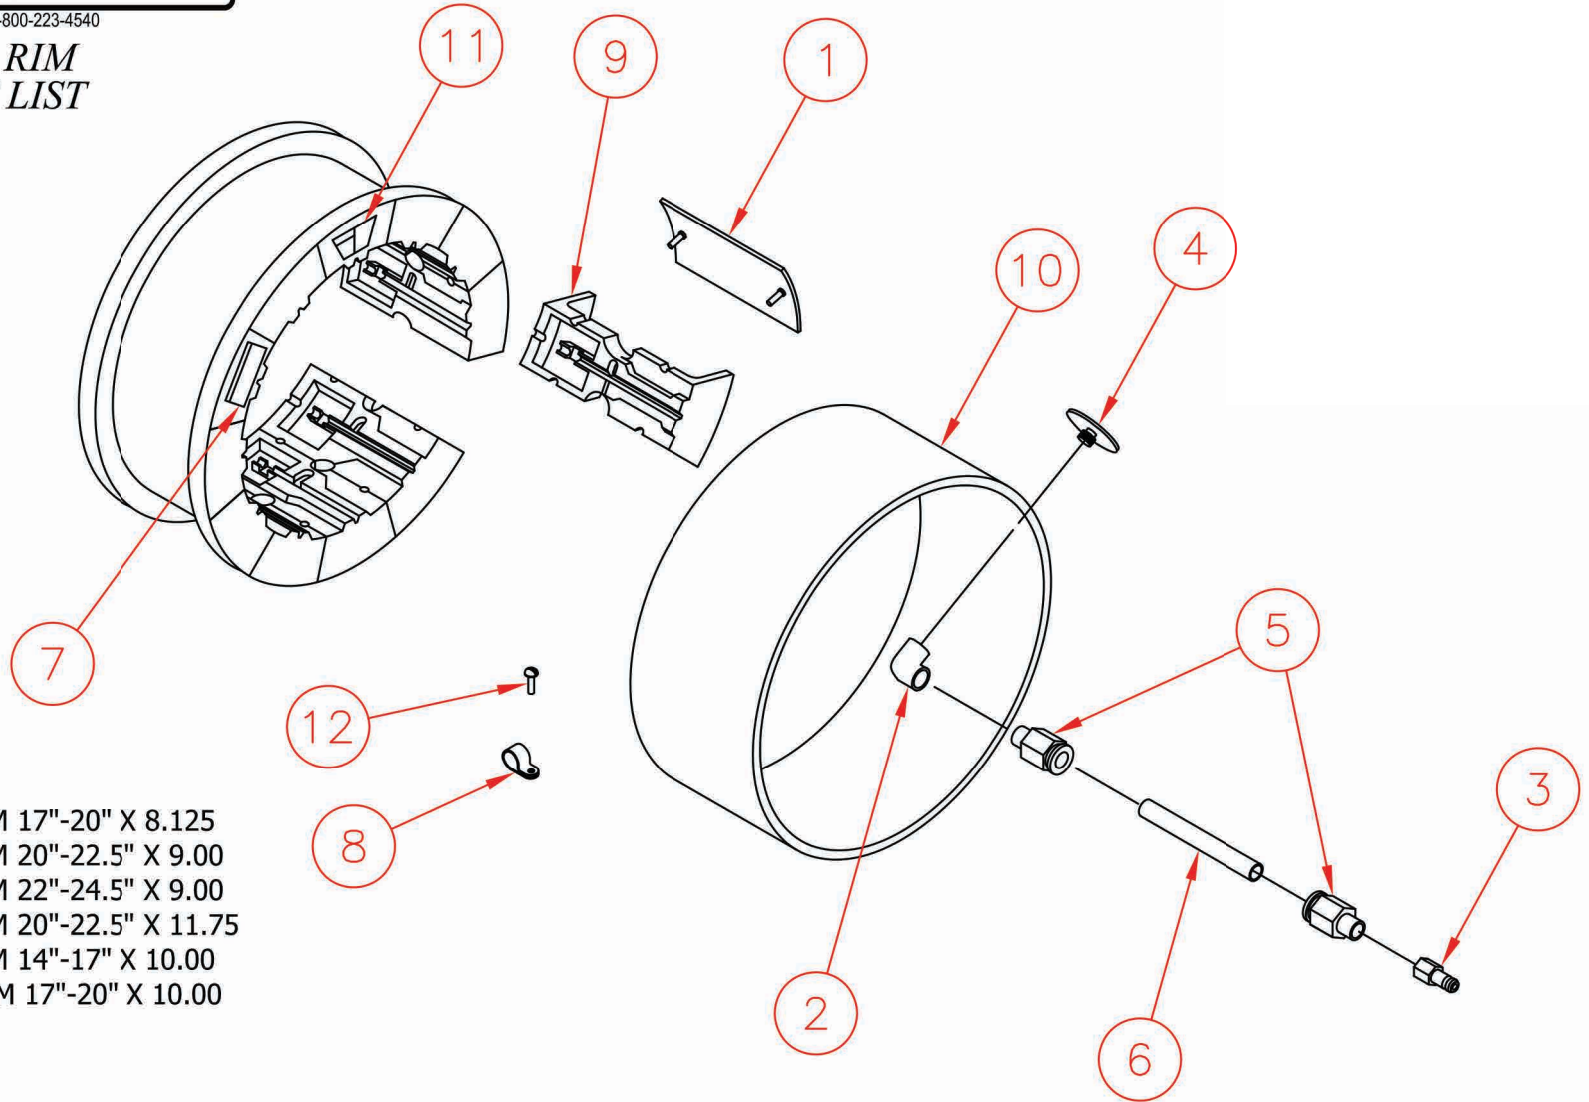

*EXPANDABLE RIM
REPAIR PARTS LIST*

PAGE 1 OF 3
6-3-15

- #10.410 EXP RIM 17"-20" X 8.125
- #11.410 EXP RIM 20"-22.5" X 9.00
- #12.410 EXP RIM 22"-24.5" X 9.00
- #13.410 EXP RIM 20"-22.5" X 11.75
- #14.710 EXP RIM 14"-17" X 10.00
- #172010 EXP RIM 17"-20" X 10.00