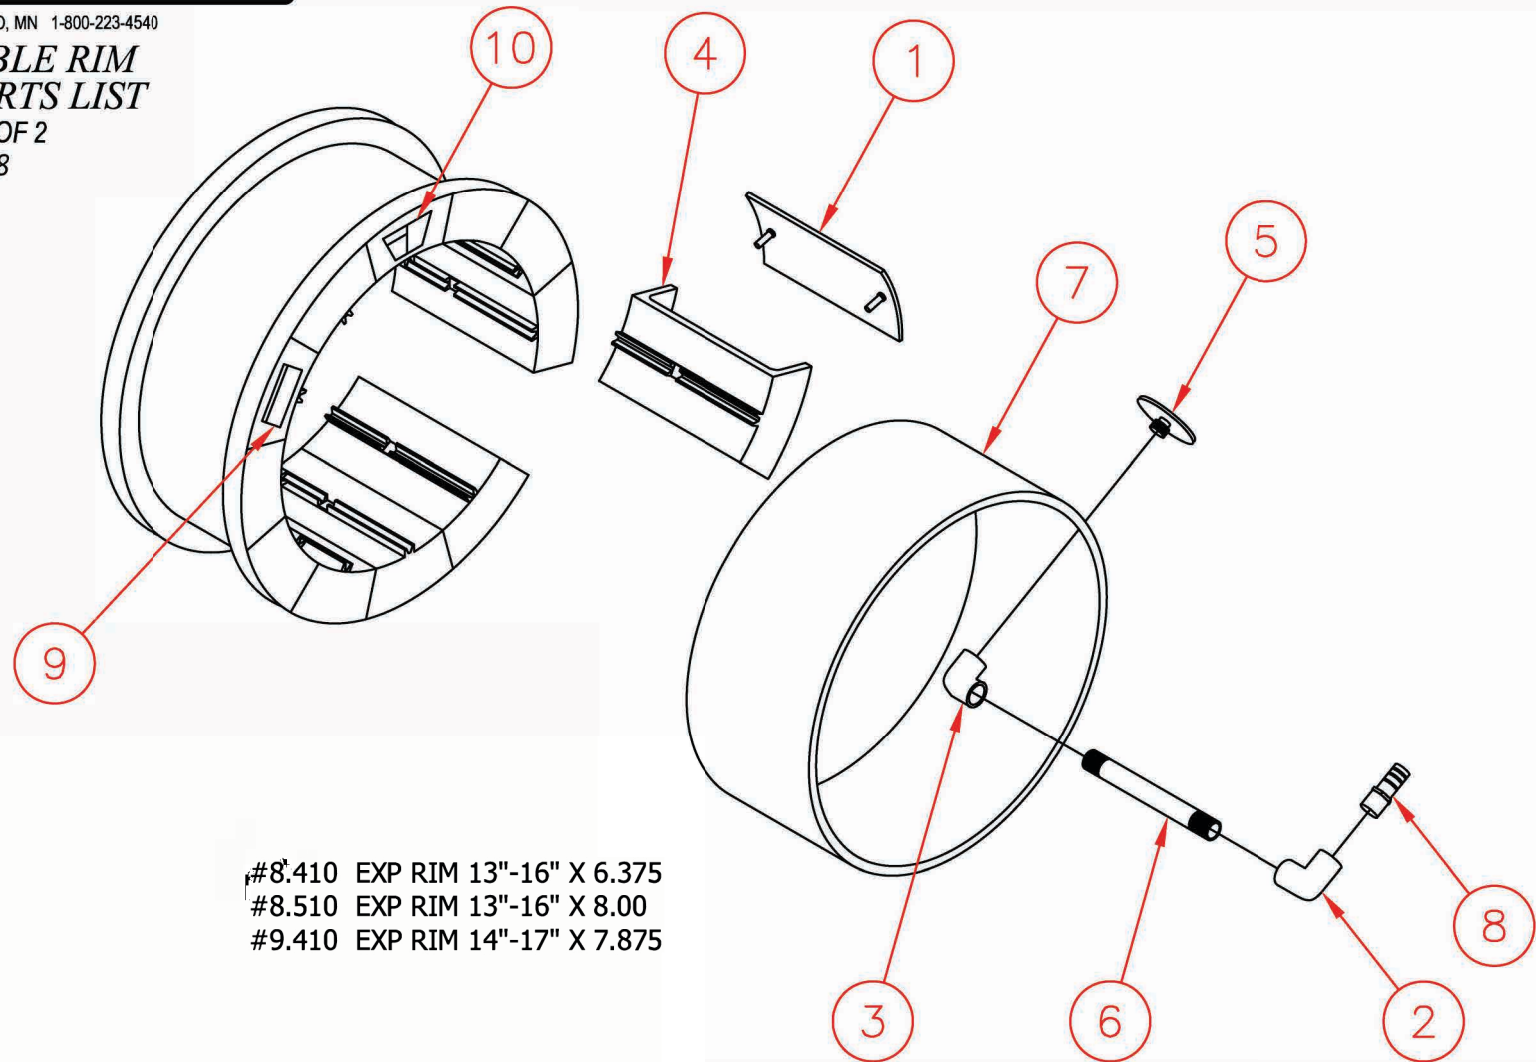

# EXPANDABLE RIM ASSY CHARTS

REPAIR PARTS BOM

Page 2 of 2

PN: 0000

BEGINNING SERIAL NO.0000

5/1/2018

**TIRE SERVICE INTERNATIONAL**

PARTS LIST		#8.410 EXP RIM 13"-16" X 6.375	
ITEM	PART NO.	DESCRIPTION	QTY
1	5774	SLIDE PLATE	12
2	4919	ELBOW REDUCER 1/4 NPT X 1/8 NPT X 90	2
3	4794-2	ELBOW REDUCER 1/4 NPTF X 1/8 NPT X 90	2
4	4871	CASTING SECTION ALUM-365	12
5	4884	END NOZZLE	2
6	4918	NIPPLE	2
7	4955	BELT, RUBBER	1
8	4980	COUPLER, MALE, 1/4 NPT MALE	2
9	4998	NAME PLATE	1
10	10185	DECAL - WARNING (PINCH POINT)	2

PARTS LIST		#8.510 EXP RIM 13"-16" X 8.00	
ITEM	PART NO.	DESCRIPTION	QTY
1	5798	SLIDE PLATE	12
2	4919	ELBOW REDUCER 1/4 NPT X 1/8 NPT X 90	2
3	4794-2	ELBOW REDUCER 1/4 NPTF X 1/8 NPT X 90	2
4	10046	CASTING SECTION ALUM-365	12
5	4884	END NOZZLE	2
6	4918	NIPPLE	2
7	10055	BELT, RUBBER	1
8	4980	COUPLER, MALE, 1/4 NPT MALE	2
9	10853	NAME PLATE	1
10	10185	DECAL - WARNING (PINCH POINT)	2

PARTS LIST		#9.410 EXP RIM 14"-17" X 7.875	
ITEM	PART NO.	DESCRIPTION	QTY
1	10671	SLIDE PLATE	12
2	4919	ELBOW REDUCER 1/4 NPT X 1/8 NPT X 90	2
3	4794-2	ELBOW REDUCER 1/4 NPTF X 1/8 NPT X 90	2
4	10672	CASTING SECTION ALUM-365	12
5	4884	END NOZZLE	2
6	4918	NIPPLE	2
7	10675	BELT, RUBBER	1
8	4980	COUPLER, MALE, 1/4 NPT MALE	2
9	10688	NAME PLATE	1
10	10185	DECAL - WARNING (PINCH POINT)	2

PARTS LIST		#11.410 EXP RIM 20"-22.5" X 9.00	
ITEM	PART NO.	DESCRIPTION	QTY
1	5993	SLIDE PLATE	12
2	1278	ELBOW REDUCER 1/4 NPTF	2
3	4980	COUPLER, MALE, 1/4 NPT FEMALE	2
4	10002	END NOZZLE	2
5	10054	PUSH LOCK, NYLON 3/8 OD X 1/4 NPT	2
6	10080	HOSE 3/8 OD X 8-1/4" LG	2
7	10185	DECAL - WARNING (PINCH POINT)	2
8	10680	CLAMP, CABLE, NYLON 5/8	2
9	10790	CASTING SECTION ALUM-365	12
10	10821	BELT, RUBBER	1
11	10851	NAME PLATE	1
12	265.028	PAN HD SLOT #10-32 X 3/8	2