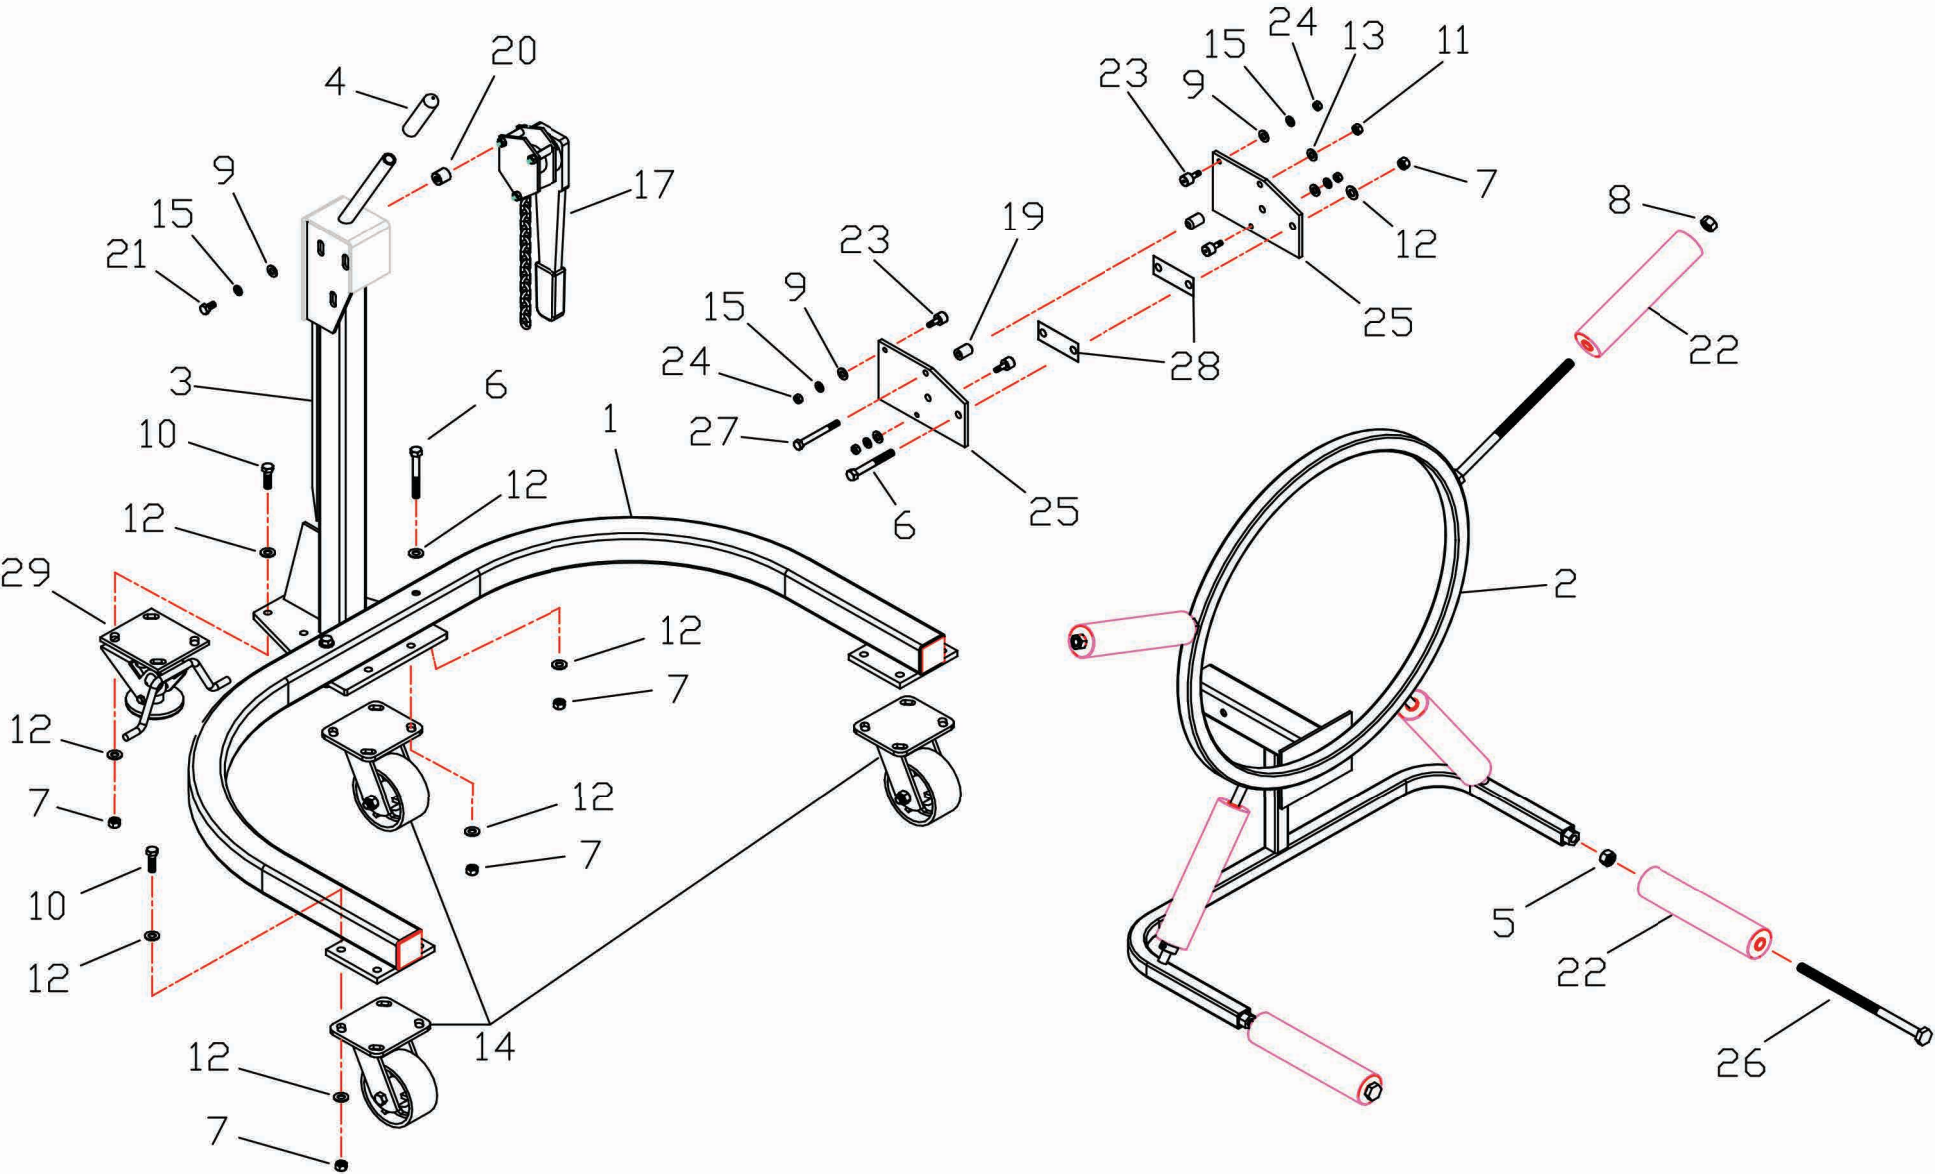

TWEEL HANDLER

MODEL TW2000

BEGINNING SERIAL NO.1121

4-22-15

TIRE SERVICE INTERNATIONAL

PHOENIX, AZ - MONTICELLO, MN 1-800-223-4540

TIRE SERVICE INTERNATIONAL

**TWEEL HANDLER
TW2000
REPAIR PARTS BOM**

PN: 0000
BEGINNING SERIAL NO.1121
4/22/2015

PARTS LIST			
ITEM	PART NO.	DESCRIPTION	QTY
1	6093	LOWER FRAME ASSY	1
2	6094	TIRE SUPPORT RING ASSY	1
3	6095	SLIDER ASSY - VERTICAL	1
4	15.550	GRIP, HAND	1
5	26.055	NUT 1/2-13 JAM	2
6	211	HHCS 3/8-16 X 3	3
7	212	NUT 3/8-16 HEX SELF LOCK	19
8	223	NUT 1/2-13 HEX SELF LOCK	2
9	445	WASHER 1/4	7
10	447	HHCS 3/8-16 X 1-1/4	16
11	566	NUT 5/16-18 HEX SELF LOCK	1
12	4200	WASHER	38
13	1318	WASHER 5/16	2
14	3755	CASTER, SWIVEL	2
15	1630	WASHER, SPLIT LOCK 5/16	7
16			
17	11662	WINCH, RATCHET 0 JET MM-50	1
18			
19	11679	ROLLER, SLIDER BOX	2
20	11680	SPACER, 8MM X 1.25 THD	3
21	11681	HHCS 8MM X 1.25 THD X 5/8" LG	3
22	11713	GRAVITY ROLLER	4
23	11719	CAM FOLLOWER 5/8 SB 1/4-28	4
24	11719-1	NUT, CAM FOLLOWER 1/4-28	4
25	11730	PLATE, SLIDE	2
26	11738	HHCS 1/2-13 X 9-1/2	2
27	11741	HHCS 5/16-18 X 3	1
28	11742	SHIM - SLIDE PLATE	2
29	11772	FLOOR LOCK	1
30			

PARTS LIST			
ITEM	PART NO.	DESCRIPTION	QTY
31			
32			
33			
34			
35			
36			
37			
38			
39			
40			
41			
42			
43			
44			
45			
46			
47			
48			
49			
50			
51			
52			
53			
54			
55			
56			
57			
58			
59			
60			