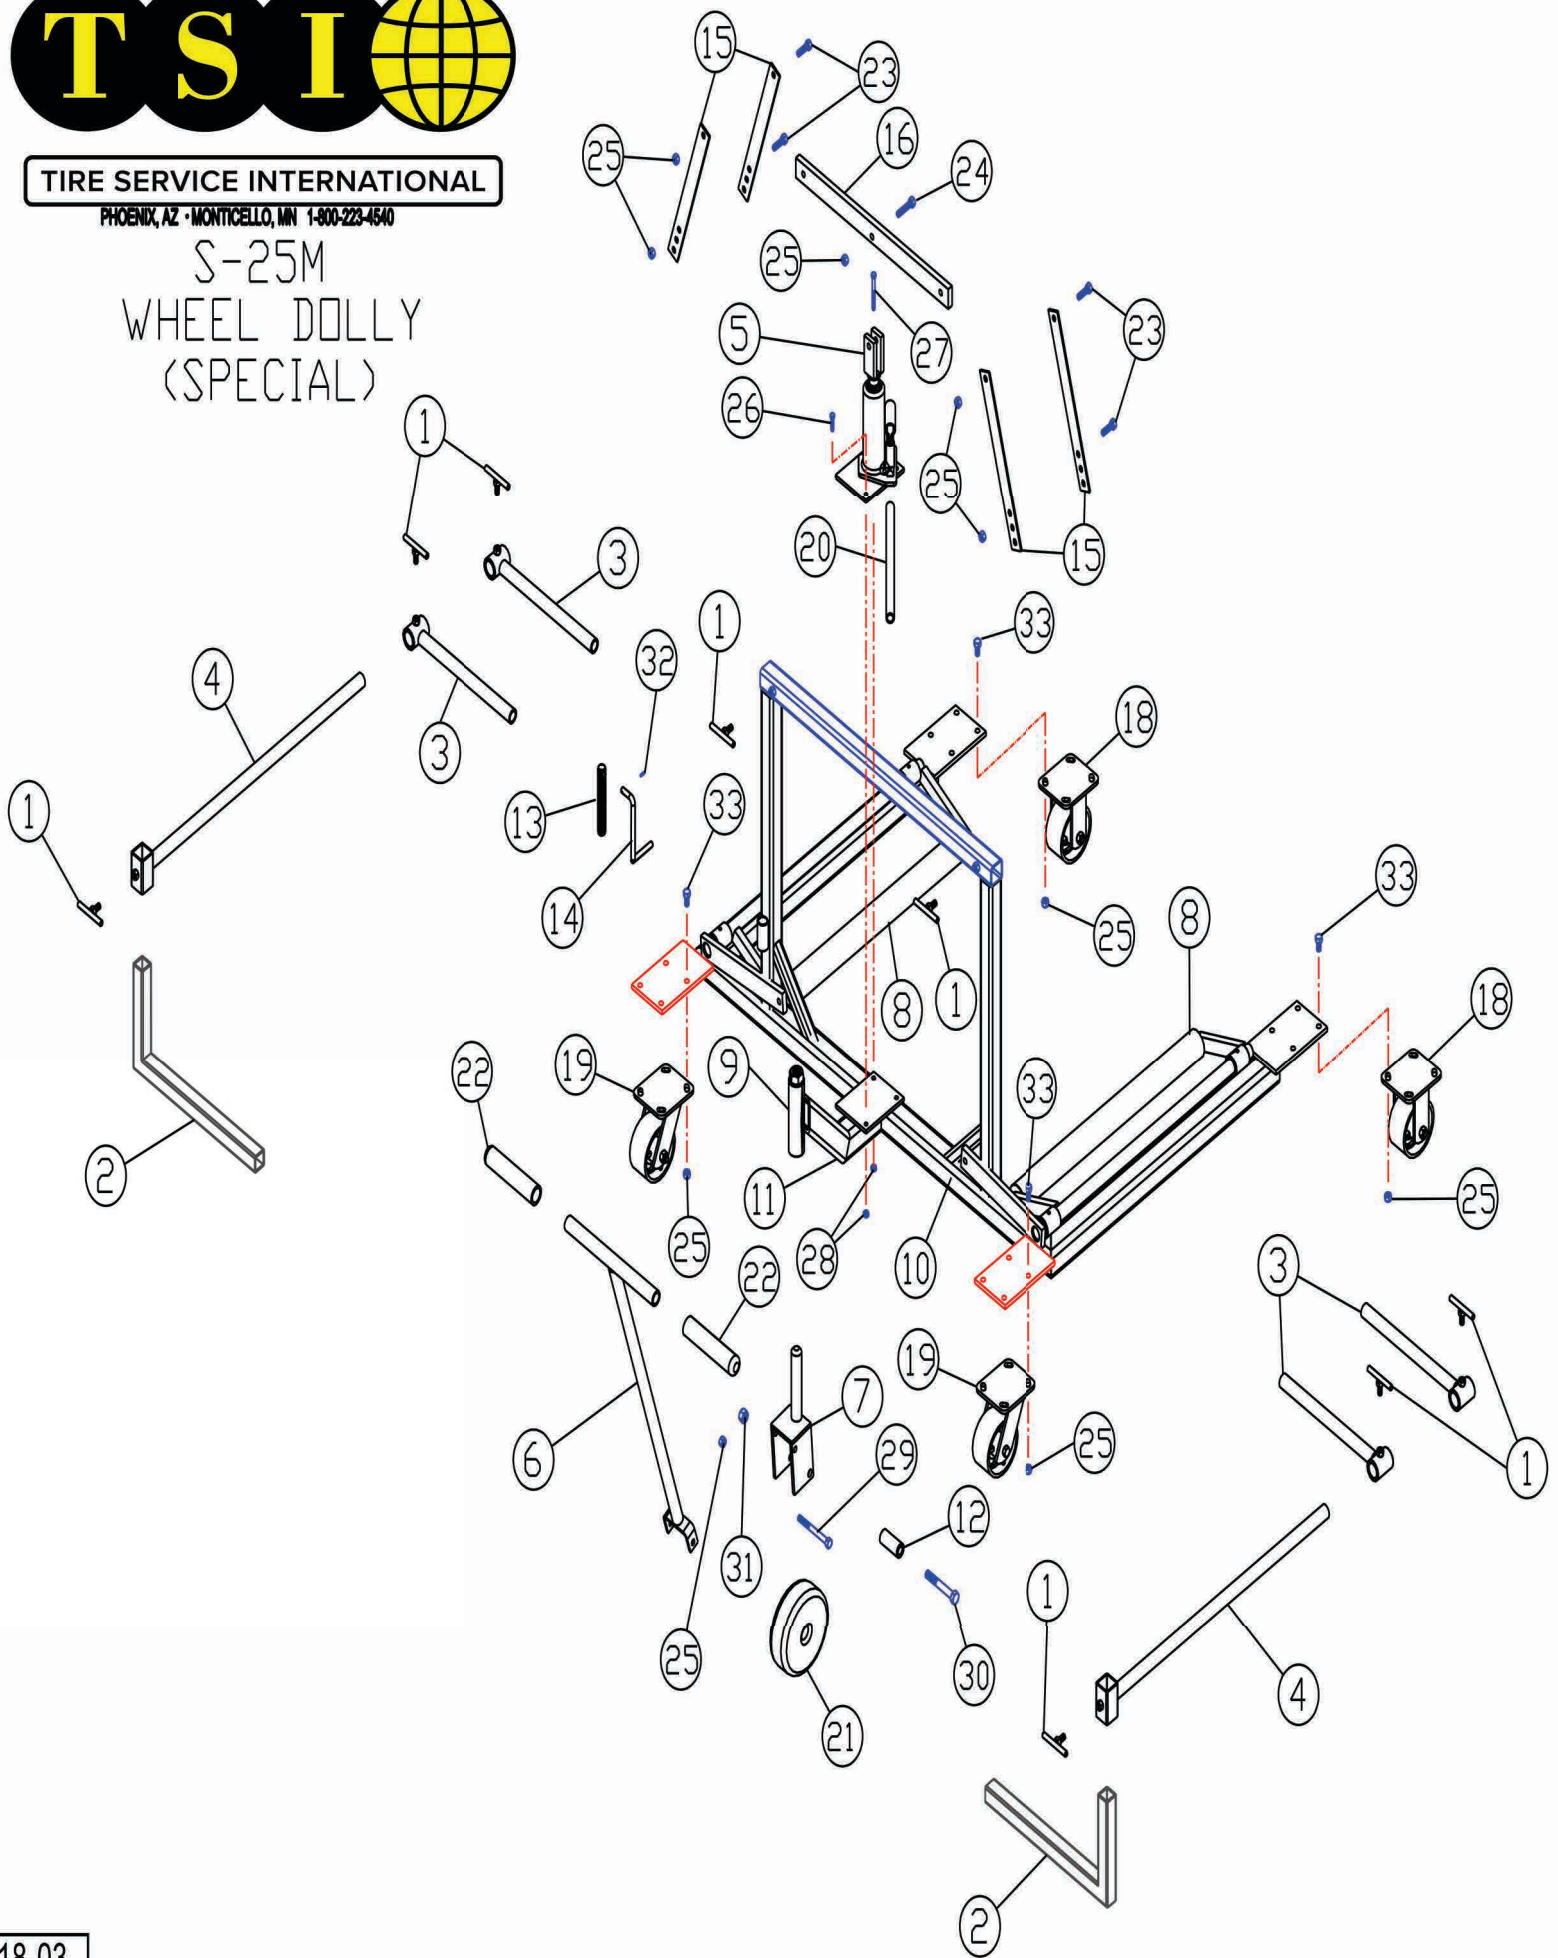

TIRE SERVICE INTERNATIONAL

PHOENIX, AZ • MONTICELLO, MN 1-800-223-4540

S-25M
WHEEL DOLLY
(SPECIAL)

TIRE SERVICE INTERNATIONAL

PHOENIX, AZ • MONTICELLO, MN 1-800-223-4540

S-25M
WHEEL DOLLY
(SPECIAL)

PARTS LIST

ITEM	PART NO.	DESCRIPTION	QTY
1	5148	WING SCREW ASSY	8
2	5061M	TIRE ARM WELD	2
3	5062M	TIRE PROP WELD	4
4	5063M	TIRE PROP HOLDER WELD	2
5	5064	LIFT GUIDE WELD - JACK	1
6	5065	HANDLE WELD	1
7	5066	WHEEL SPINDLE WELD	1
8	5067M	ROLLER ARM WELD (RH & LH)	2
9	5068	TUBE & NUT WELD	1
10	5069M	MAIN FRAME WELD	1
11	5837	REAR WHEEL FRAME WELD	1
12	412	SPACER, WHEEL	1
13	430	SCREW, ADJUSTMENT 3/4-10 X 5" LG.	1
14	431	CRANK 3/8 DIA. ROD	1
15	434	STRAP, LIFT	4
16	436M	BAR, JACK LIFT	1
17	438	JACK, HYDRAULIC 2-TON	1
18	3756	CASTER, RIGID	2
19	3755	CASTER, SWIVEL	2
20	1696	HANDLE, JACK	1
21	217	WHEEL, 6" DIA.	1
22	231	GRIP, HANDLE 1" DIA.	2
23	447	CAP SCREW, HX. HD. 3/8-16 X 1-1/4	4
24	446	CAP SCREW, HX. HD. 3/6-16 X 1-3/4	1
25	212	NUT, LOCK 3/8-16	22
26	444	CAP SCREW, HX. HD. 1/4-20 X 1	2
27	213	CARRIAGE BOLT 1/4-20 X 1	1
28	226	NUT, LOCK 1/4-20	2
29	378	CAP SCREW, HX. HD. 3/8-16 X 4	1
30	443	CAP SCREW, HX. HD. 1/2-13 X 3-1/2	1
31	223	NUT, LOCK 1/2-13	1
32	312	COTTER PIN 1/8 X 1/2	1
33	719	CAP SCREW, HX. HD. 3/8-16 X 3/4	16