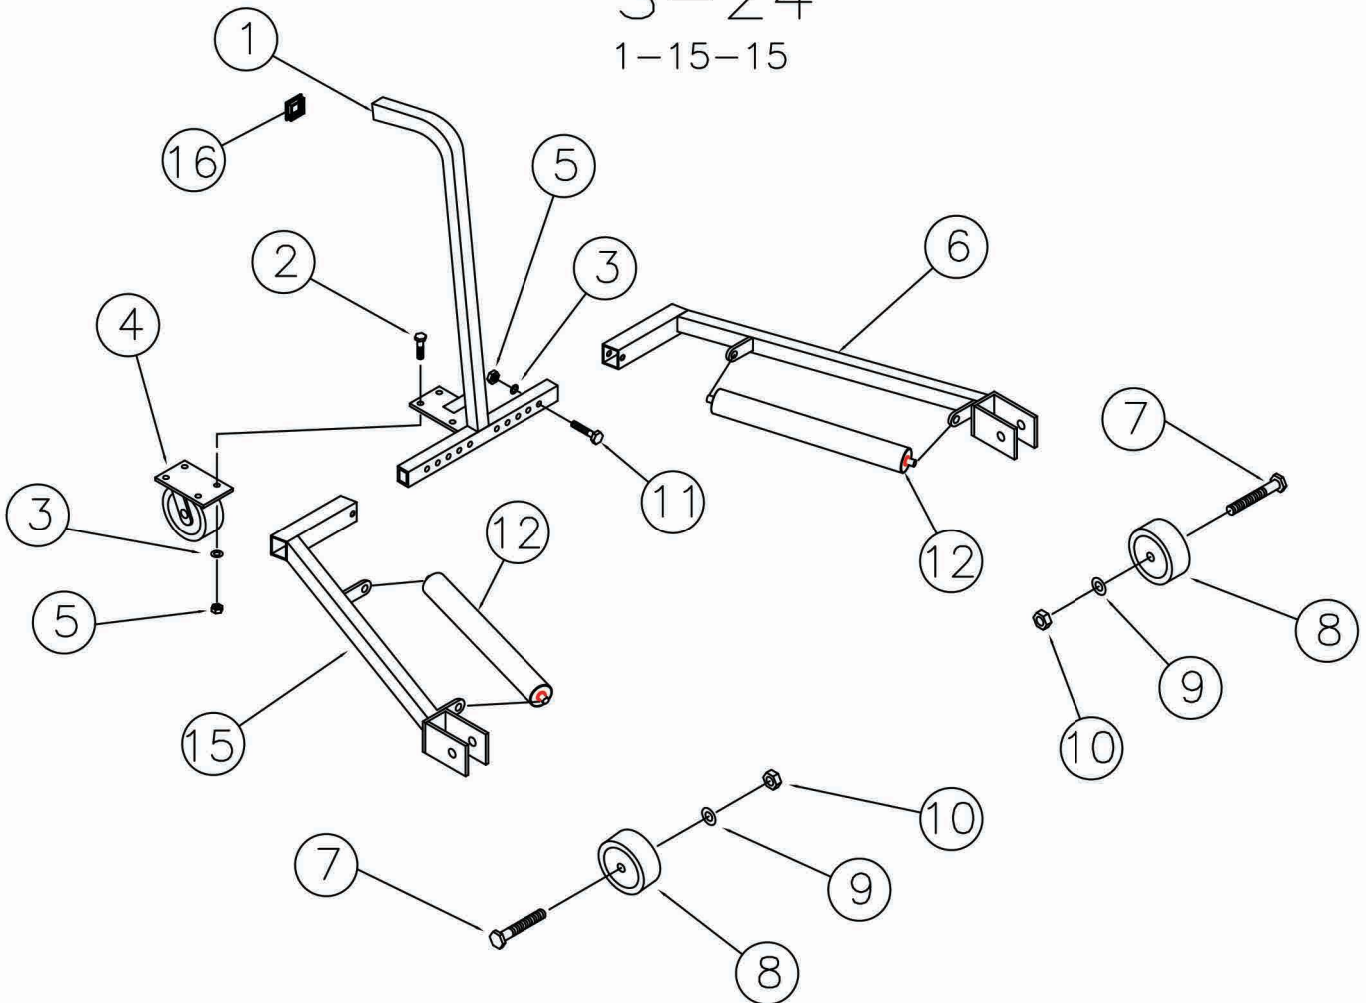

**TIRE SERVICE INTERNATIONAL**

PHOENIX, AZ • MONTICELLO, MN 1-800-223-4540

TIRE LIFT

S-24

1-15-15

ITEM NO.	PART NO.	DESCRIPTION	QTY
1	10166A	HANDLE	1
2	903	CAP SCREW 1/4-20	4
3	445	WASHER, FLAT 5/16	2
4	1520B	CASTER, SWIVEL	1
5	226	NUT, SELF LOCK 1/4-20	6
6	5833A	ADJUSTMENT ARM WELD (R.H.)	1
7	986	CAP SCREW 5/8-11	2
8	11008	WHEEL 4" DIA.	2

ITEM NO.	PART NO.	DESCRIPTION	QTY
9	987	WASHER, FLAT 5/8	2
10	4836	NUT, SELF LOCK 5/8-11	2
11	3500	CAP SCREW 3/8-16	2
12	12223	ROLLER W/BEARINGS	
13			
14			2
15	5833B	ADJUSTMENT ARM WELD (L.H.)	1
16	4983	END CAP - PLASTIC	1