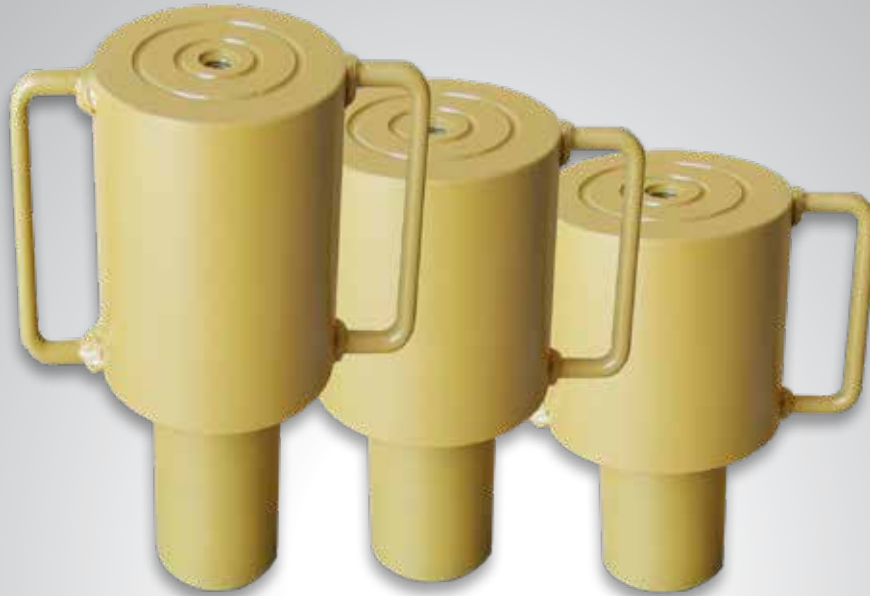

Jumbo Jack Extension Saddles

MODELS 10341 - 10353

Model #	Tonnage	Saddle	Weight
10341	100 Tons	12" 305mm	71 lbs. 32 kg
10342	100 Tons	5" 127mm	39 lbs. 18 kg
10343	100 Tons	9" 229mm	66 lbs. 30 kg
10345	150 Tons	12" 305mm	71 lbs. 32 kg
10346	150 Tons	5" 127mm	39 lbs. 18 kg
10347	150 Tons	9" 229mm	66 lbs. 30 kg
10349	200 Tons	5" 127mm	55 lbs. 25 kg
10350	200 Tons	9" 229mm	91 lbs. 41 kg
10352	250 Tons	5" 127mm	63 lbs. 29 kg
10353	250 Tons	9" 229mm	107 lbs. 49 kg