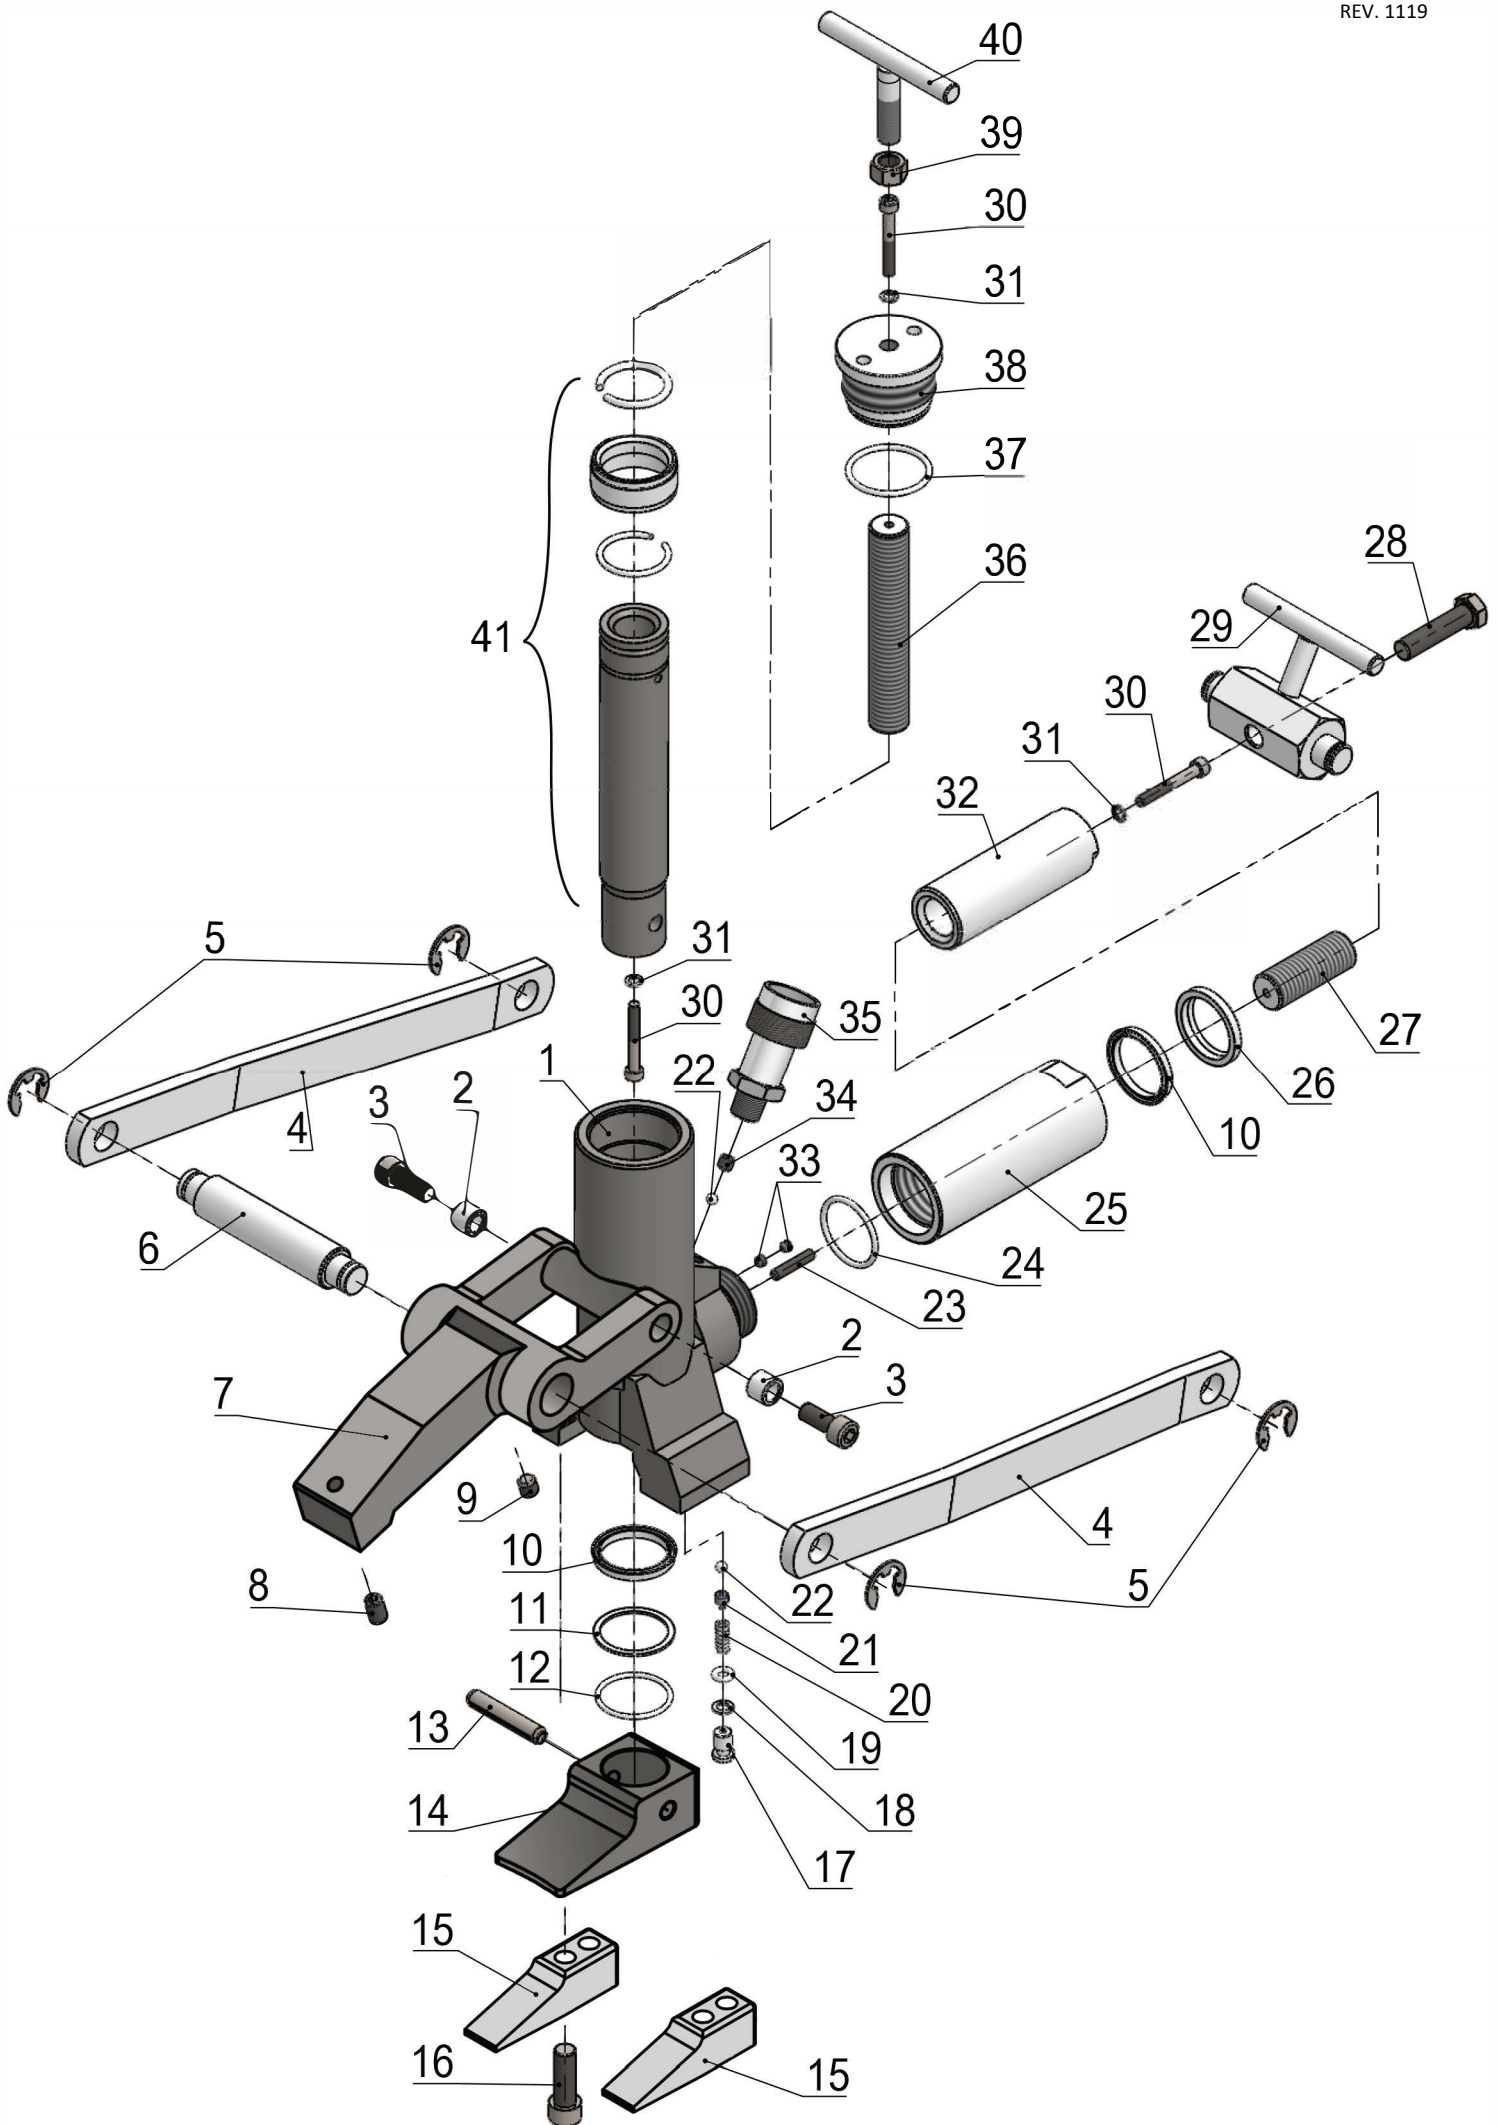

ESCO EQUIPMENT SUPPLY COMPANY

10102B Parts List

Item No.	Part No.	No. Req'd	Description
1	64250B	1	Bead Breaker Body
2	204238	2	Bushing
3	B1069028B	2	Cap Screw
4	350270B	2	Side Strap
5	11901	4	Retaining Clips
6	DA10488061L	1	Pin
7	420438BL	1	Jaw
8	BC3806027B	1	Jaw Set Screw
9	10101B-9	1	Jaw Set Screw
10	10101B-10	2*	U Cup
11	10101B-11	1*	Wiper
12	10101B-12	1*	O Ring
13	10101B-13	1	Roll Pin
14	36853BL	1	Foot
15	306135BL	2	Replaceable Teeth
16	B1139028B	4	Cap Screw
17	10101B-17	1*	Valve Body
18	10101B-18	1*	O Ring
19	10101B-19	1*	Backup Ring
20	16724B	1*	Sequence Valve Spring
21	10101B-21	1*	Retainer
22	10375B	2*	Steel Ball
23	10101B-23	1	Screw Set
24	10101B-24	1*	O Ring
25	10101B-25	1	Cylinder
26	10101B-26	1*	Wiper
27	10101B-27	1	Short Spring w/ Retainers
28	10101B-28	1	Rear Handle Bolt
29	36949B	1	Rear Handle
30	10101B-30	2	Cap Screw
31	10442	3*	Copper Washer
32	10101B-32	1	Short Piston Rod
33	10101B-33	2	Plugs
34	10101B-34	1	Ball Seat
35	10606	1	Ram Half Coupler
36	10101B-36	1	Long Spring w/ Retainers
37	10101B-37	1*	O Ring
38	10101B-38	1	Aluminum Cap
39	10391B	1	Locking Nut
40	202636B	1	T Handle
41	10101B-41	1	Long Piston Rod Assembly

*Includes parts found in the 10701A-B repair kit