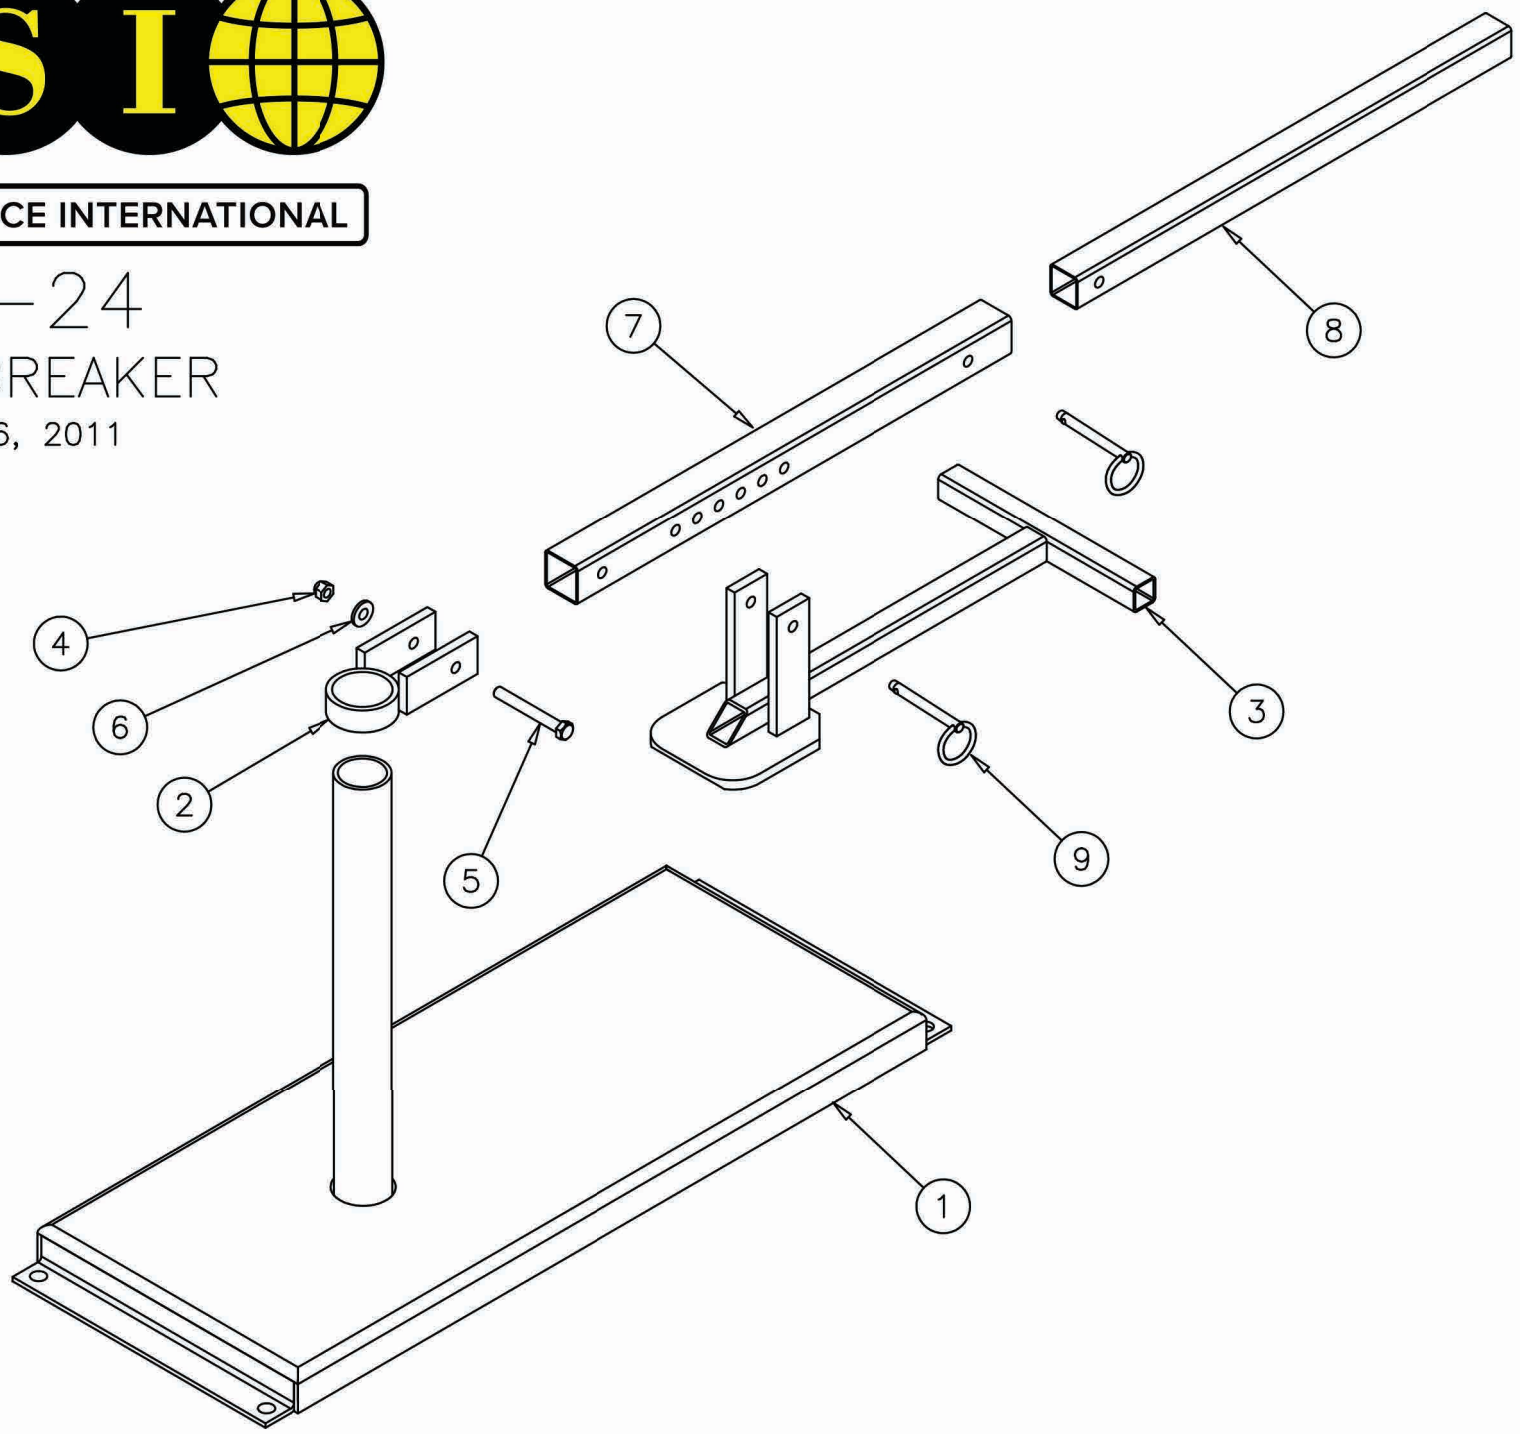

TIRE SERVICE INTERNATIONAL

CH-24

BEAD BREAKER

JAN. 6, 2011

# BEAD BREAKER

## CH-24

REPAIR PARTS BOM

PAGE 2 OF 2

PN: 0000

BEGINNING SERIAL NO.0000

1/6/2011

TIRE SERVICE INTERNATIONAL

PARTS LIST

ITEM	PART NO.	DESCRIPTION	QTY
1	6313	BASE WELD	1
2	6314	YOKE WELD	1
3	6315	PRY HANDLE, WELD	1
4	212	NUT 3/8-16 NYLOK	1
5	620	HHCS 3/8-16 X 2-1/2	1
6	700	WASHER 3/8 WROUGHT	1
7	12508	POSITIONAL LEVER	1
8	12509	PRY LEVER	1
9	12573	COTTERLESS HITCH PIN 3/8 X 2-1/2	2
10			
11			
12			
13			
14			
15			
16			
17			
18			
19			
20			
21			
22			
23			
24			
25			
26			
27			
28			
29			
30			