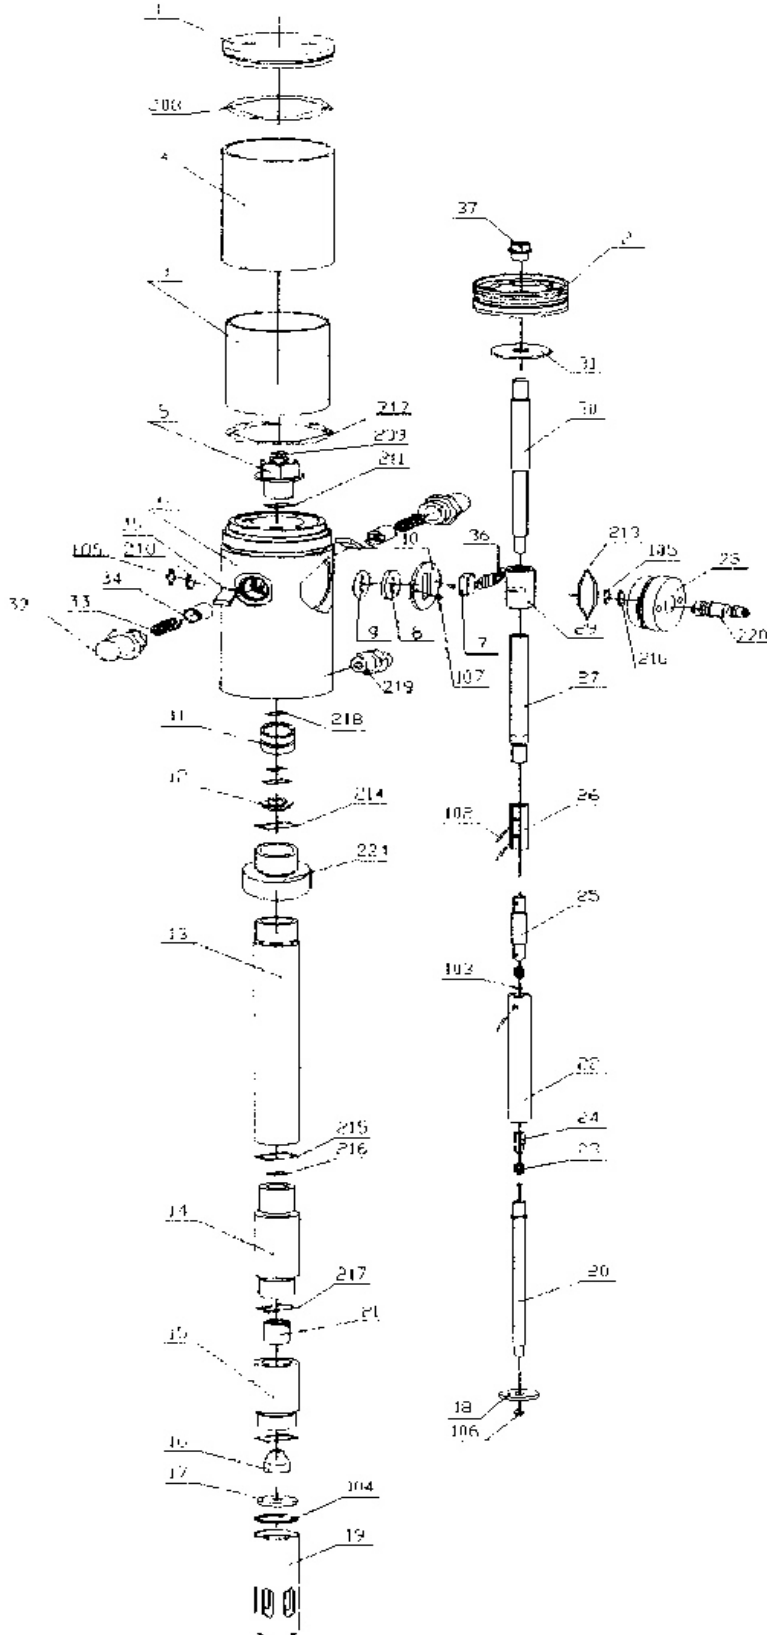

MODEL 8620A -50:1 AIR-OPERATED GREASE UNIT (16 GAL.)

UPDATED 10-05

PART		KIT INCLUDES	
ORDER NUMBER	KIT DESCRIPTION	REF. #	DESCRIPTION
8620A-P	PUMP ASM	1	PUMP COMPLETE
8620AK04	COVER	2	DRUM COVER
8698	GUN	3	GUN COMPLETE
8699	HOSE	4	HOSE WITH FITTINGS
8697	SWIVEL		Z-SWIVEL
8620AK14	PLATE	8	FOLLOWER PLATE

*** ONLY PARTS WITH A "PART ORDER NUMBER" ARE AVAILABLE FOR SALE.**
DO NOT COPY OR DISTRIBUTE THIS MATERIAL WITHOUT PERMISSION OF AFF, INC.

MODEL 8620A -50:1 AIR-OPERATED GREASE UNIT (16 GAL.)

UPDATE 10-05
2

*** ONLY PARTS WITH A "PART ORDER NUMBER" ARE AVAILABLE FOR SALE.
DO NOT COPY OR DISTRIBUTE THIS MATERIAL WITHOUT PERMISSION OF AFF, INC.**

MODEL 8620A -50:1 AIR-OPERATED GREASE UNIT (16 GAL.)

UPDATE 10-05