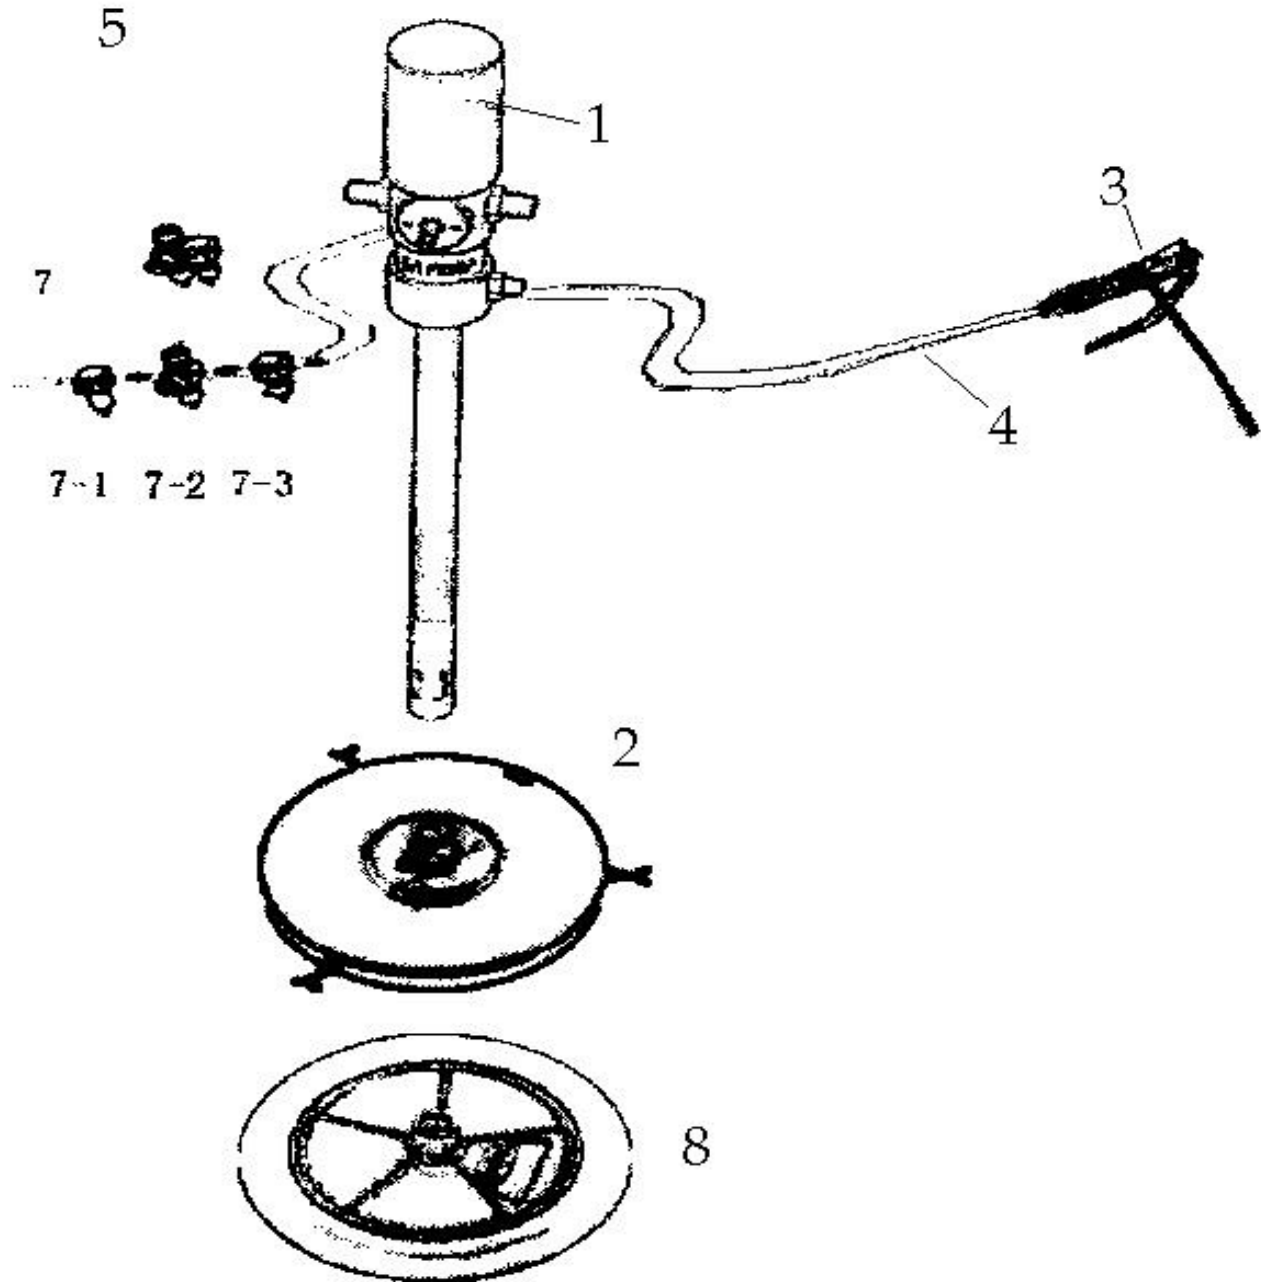

MODEL 8620A -50:1 AIR-OPERATED GREASE UNIT (16 GAL.)

UPDATED 10-05

PART		KIT INCLUDES	
ORDER NUMBER	KIT DESCRIPTION	REF. #	DESCRIPTION
8620A-P	PUMP ASM	1	PUMP COMPLETE
8620AK04	COVER	2	DRUM COVER
8698	GUN	3	GUN COMPLETE
8699	HOSE	4	HOSE WITH FITTINGS
8697	SWIVEL		Z-SWIVEL
8620AK14	PLATE	8	FOLLOWER PLATE

*** ONLY PARTS WITH A "PART ORDER NUMBER" ARE AVAILABLE FOR SALE.**
DO NOT COPY OR DISTRIBUTE THIS MATERIAL WITHOUT PERMISSION OF AFF, INC.

MODEL 8620A -50:1 AIR-OPERATED GREASE UNIT (16 GAL.)

UPDATE 10-05
2

*** ONLY PARTS WITH A "PART ORDER NUMBER" ARE AVAILABLE FOR SALE.
DO NOT COPY OR DISTRIBUTE THIS MATERIAL WITHOUT PERMISSION OF AFF, INC.**

MODEL 8620A -50:1 AIR-OPERATED GREASE UNIT (16 GAL.)

UPDATE 10-05