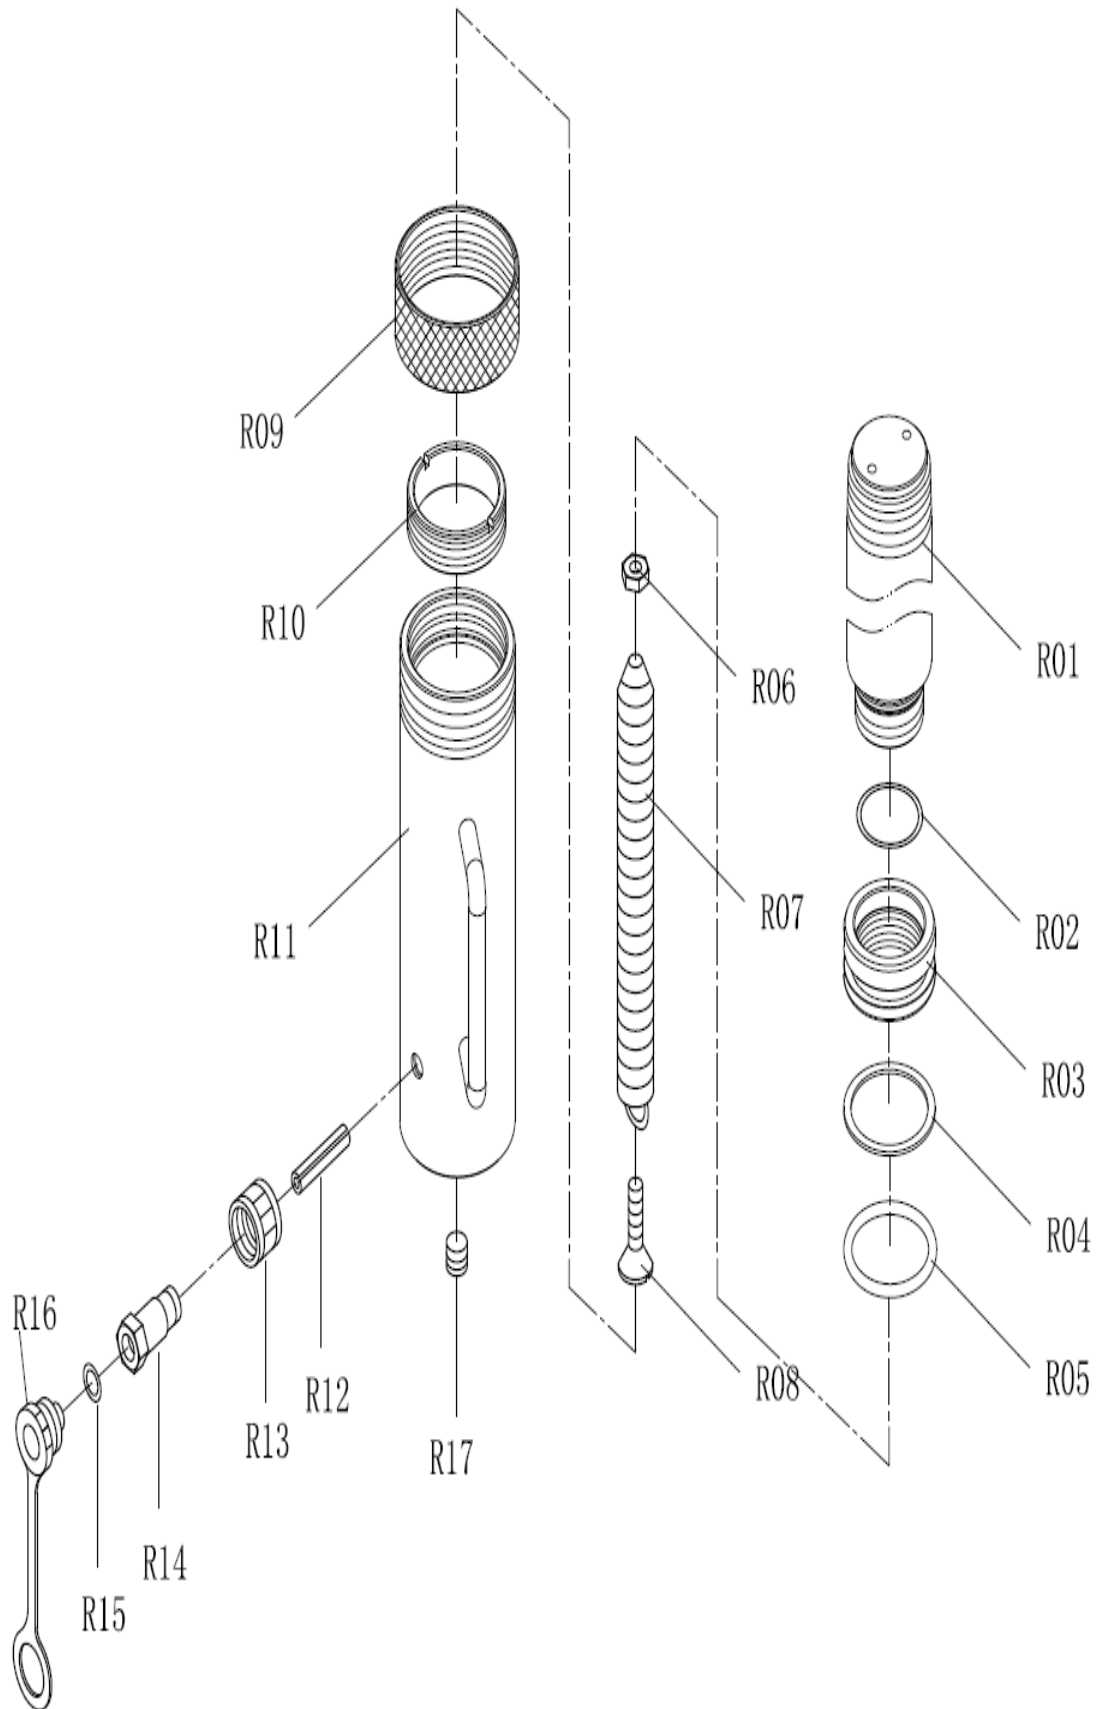

819SD 20 TON COLLISION REPAIR KIT

PART NUMBER *	KIT DESCRIPTION	REF #	KIT INCLUDES
819SD-1	PUMP	1	PUMP
819SD-2	RAM	2	RAM
819SD-3	WRENCH	3	WRENCH
819SD-4	BASE	4	BASE
819SD-5	RAM TOE	5	RAM TOE
819SD-6	V-BASE	6	V-BASE
819SD-7	WEDGE TOE	7	WEDGE TOE
819SD-8	PLUNGER TOE	8	PLUNGER TOE
819SD-9	EXTENSION TUBE 1	9	EXTENSION TUBE 1
819SD-10	CONNECTION TUBE	10	CONNECTION TUBE
819SD-11	EXTENSION TUBE 2	11	EXTENSION TUBE 2
819SD-12	EXTENSION TUBE 3	12	EXTENSION TUBE 3
819SD-13	EXTENSION TUBE 4	13	EXTENSION TUBE 4
819SD-14	EXTENSION TUBE 5	14	EXTENSION TUBE 5
819SD-15	STEEL BOX 2	15	STEEL BOX 2
819SD-16	STEEL BOX 1	16	STEEL BOX 1
819SD-R09	RAM THREAD COVER	R09	RAM THREAD COVER
819SD-R14	RAM COUPLER	R14 R13 R15 R16	RAM COUPLER
819SD-P32	RELEASE VALVE	P32	RELEASE VALVE
819SD-P41	HANDLE	P41 P42	HANDLE
819SD-P34	OIL HOSE	P34	OIL HOSE
819SD-P35	COUPLER	P35 P36	COUPLER
819SD-RK	REPAIR KIT		REPAIR KIT

* ONLY PARTS WITH PART ORDER NUMBERS ARE AVAILABLE FOR SALE
PLEASE DO NOT COPY OR DISTRIBUTE THIS MATERIAL WITH OUT PERMISSION OF AFF,INC.

819SD 20 TON COLLISION REPAIR KIT

* ONLY PARTS WITH PART ORDER NUMBERS ARE AVAILABLE FOR SALE
PLEASE DO NOT COPY OR DISTRIBUTE THIS MATERIAL WITH OUT PERMISSION OF AFF,INC.

819SD 20 TON COLLISION REPAIR KIT

* ONLY PARTS WITH PART ORDER NUMBERS ARE AVAILABLE FOR SALE
PLEASE DO NOT COPY OR DISTRIBUTE THIS MATERIAL WITH OUT PERMISSION OF AFF,INC.

819SD 20 TON COLLISION REPAIR KIT