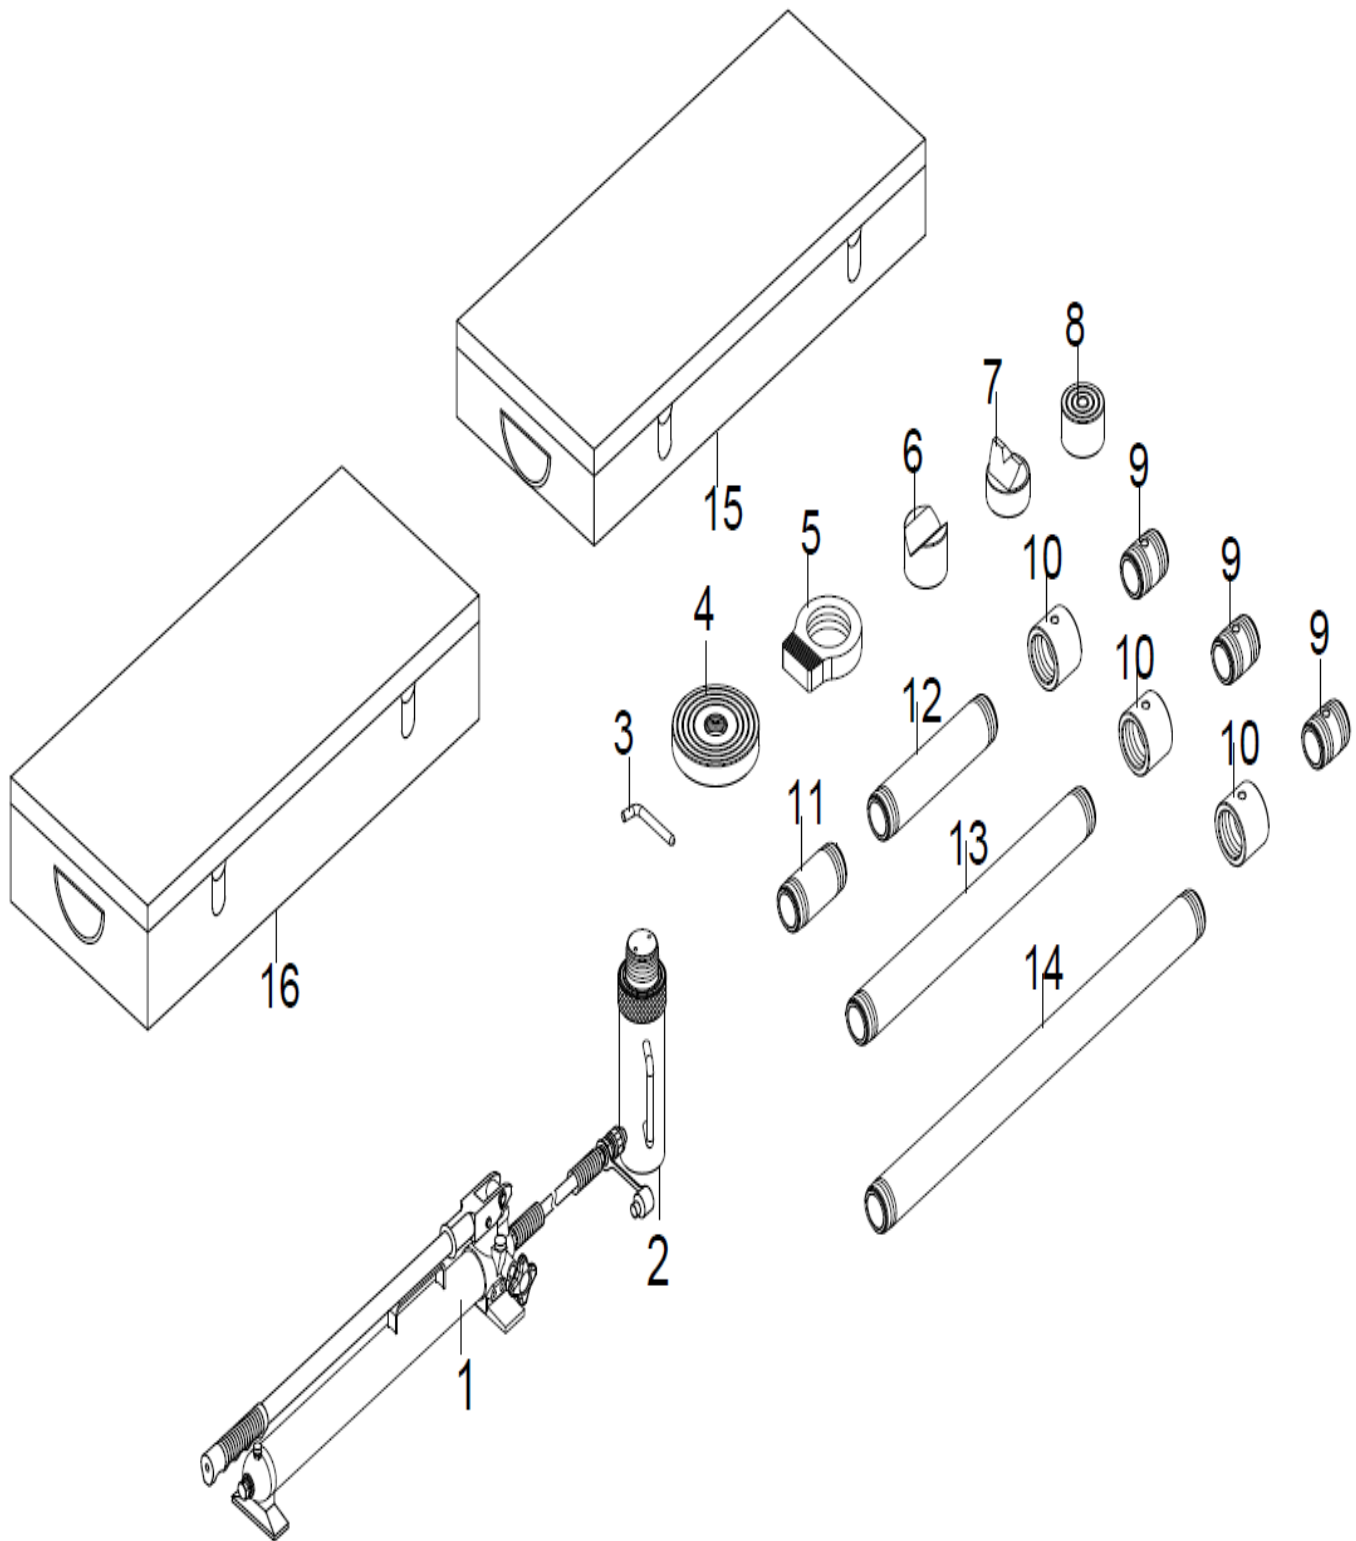

819SD 20 TON COLLISION REPAIR KIT

PART NUMBER *	KIT DESCRIPTION	REF #	KIT INCLUDES
819SD-1	PUMP	1	PUMP
819SD-2	RAM	2	RAM
819SD-3	WRENCH	3	WRENCH
819SD-4	BASE	4	BASE
819SD-5	RAM TOE	5	RAM TOE
819SD-6	V-BASE	6	V-BASE
819SD-7	WEDGE TOE	7	WEDGE TOE
819SD-8	PLUNGER TOE	8	PLUNGER TOE
819SD-9	EXTENSION TUBE 1	9	EXTENSION TUBE 1
819SD-10	CONNECTION TUBE	10	CONNECTION TUBE
819SD-11	EXTENSION TUBE 2	11	EXTENSION TUBE 2
819SD-12	EXTENSION TUBE 3	12	EXTENSION TUBE 3
819SD-13	EXTENSION TUBE 4	13	EXTENSION TUBE 4
819SD-14	EXTENSION TUBE 5	14	EXTENSION TUBE 5
819SD-15	STEEL BOX 2	15	STEEL BOX 2
819SD-16	STEEL BOX 1	16	STEEL BOX 1
819SD-R09	RAM THREAD COVER	R09	RAM THREAD COVER
819SD-R14	RAM COUPLER	R14 R13 R15 R16	RAM COUPLER
819SD-P32	RELEASE VALVE	P32	RELEASE VALVE
819SD-P41	HANDLE	P41 P42	HANDLE
819SD-P34	OIL HOSE	P34	OIL HOSE
819SD-P35	COUPLER	P35 P36	COUPLER
819SD-RK	REPAIR KIT		REPAIR KIT

* ONLY PARTS WITH PART ORDER NUMBERS ARE AVAILABLE FOR SALE
PLEASE DO NOT COPY OR DISTRIBUTE THIS MATERIAL WITH OUT PERMISSION OF AFF,INC.

819SD 20 TON COLLISION REPAIR KIT

* ONLY PARTS WITH PART ORDER NUMBERS ARE AVAILABLE FOR SALE
PLEASE DO NOT COPY OR DISTRIBUTE THIS MATERIAL WITH OUT PERMISSION OF AFF,INC.

819SD 20 TON COLLISION REPAIR KIT

* ONLY PARTS WITH PART ORDER NUMBERS ARE AVAILABLE FOR SALE
PLEASE DO NOT COPY OR DISTRIBUTE THIS MATERIAL WITH OUT PERMISSION OF AFF,INC.

819SD 20 TON COLLISION REPAIR KIT