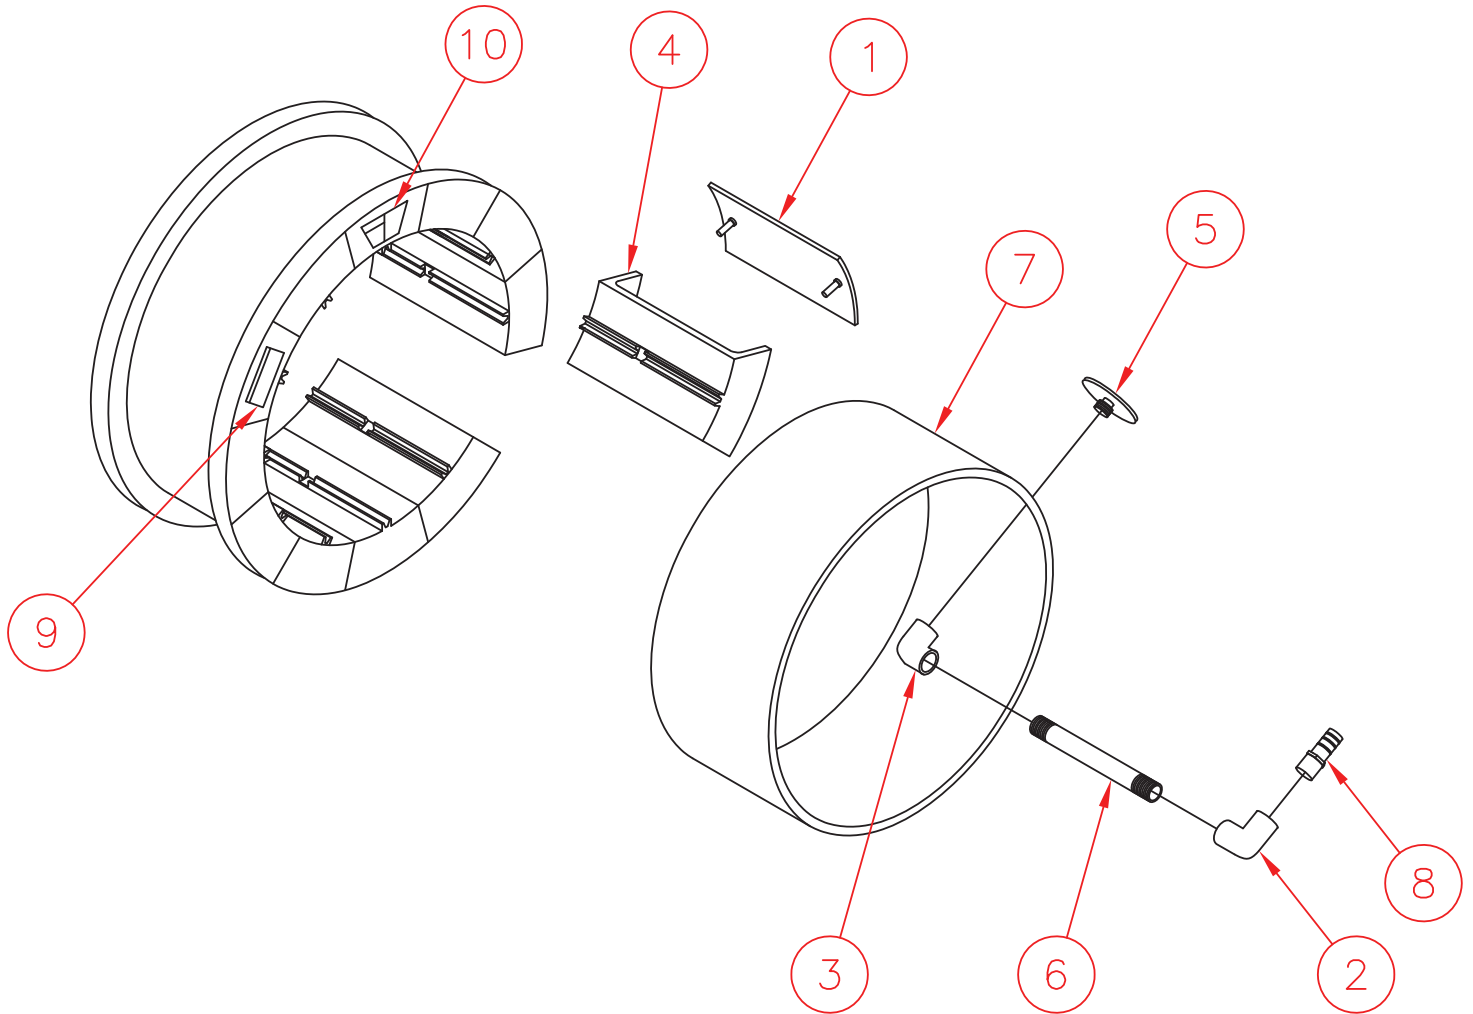

# #9.410 EXPANDABLE RIM

02.20.2019

14" x 17" x 7.125"

## REPAIR PARTS

No.	Description	Part No.	Qty.
1.	Slide Plate	10671	12
2.	Elbow Reducer 1/4 NPT x 1/8 NPT x 90	4919	2
3.	Elbow Reducer 1/4 NPT x 1/8 NPT x 90	4794-2	2
4.	Casting Section Alum-365	10672	12
5.	End Nozzle	4884	2
6.	Nipple	4918	2
7.	Belt, Rubber	10675	1
8.	Coupler, Male, 1/4 NPT Male	4980	2
9.	Name Plate	10688	1
10.	Decal-Warning (Pinch Point)	10185	2