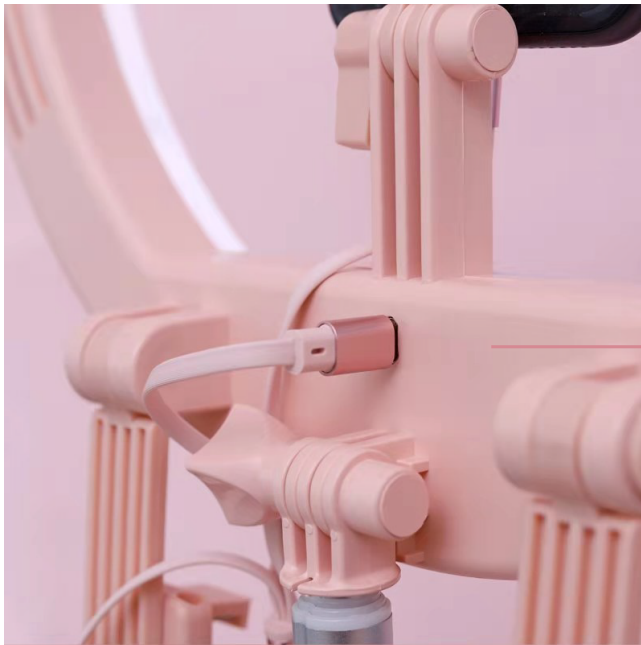

RING LIGHT KIT ASSEMBLY

INSTRUCTIONS INSTRUCTIONS INSTRUCTIONS INSTRUCTIONS INSTRUCTIONS

3-port USB

Use it to plug into the Ring Light and your phone.

Traveler Power Bank

Use it to power your Ring Light and your phone.