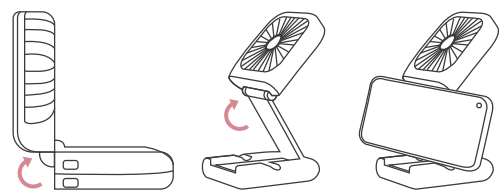

How to use as a phone stand

PLEASE NOTE:

- Charge for at least 2 hours before using the device for the first time.
- If the device hasn't been used for 3 months or more, charge the device before using it again.
- Avoid using or storing this device in areas of excessive humidity or heat.

Still have questions?
E-mail us at support@multitasky.com!