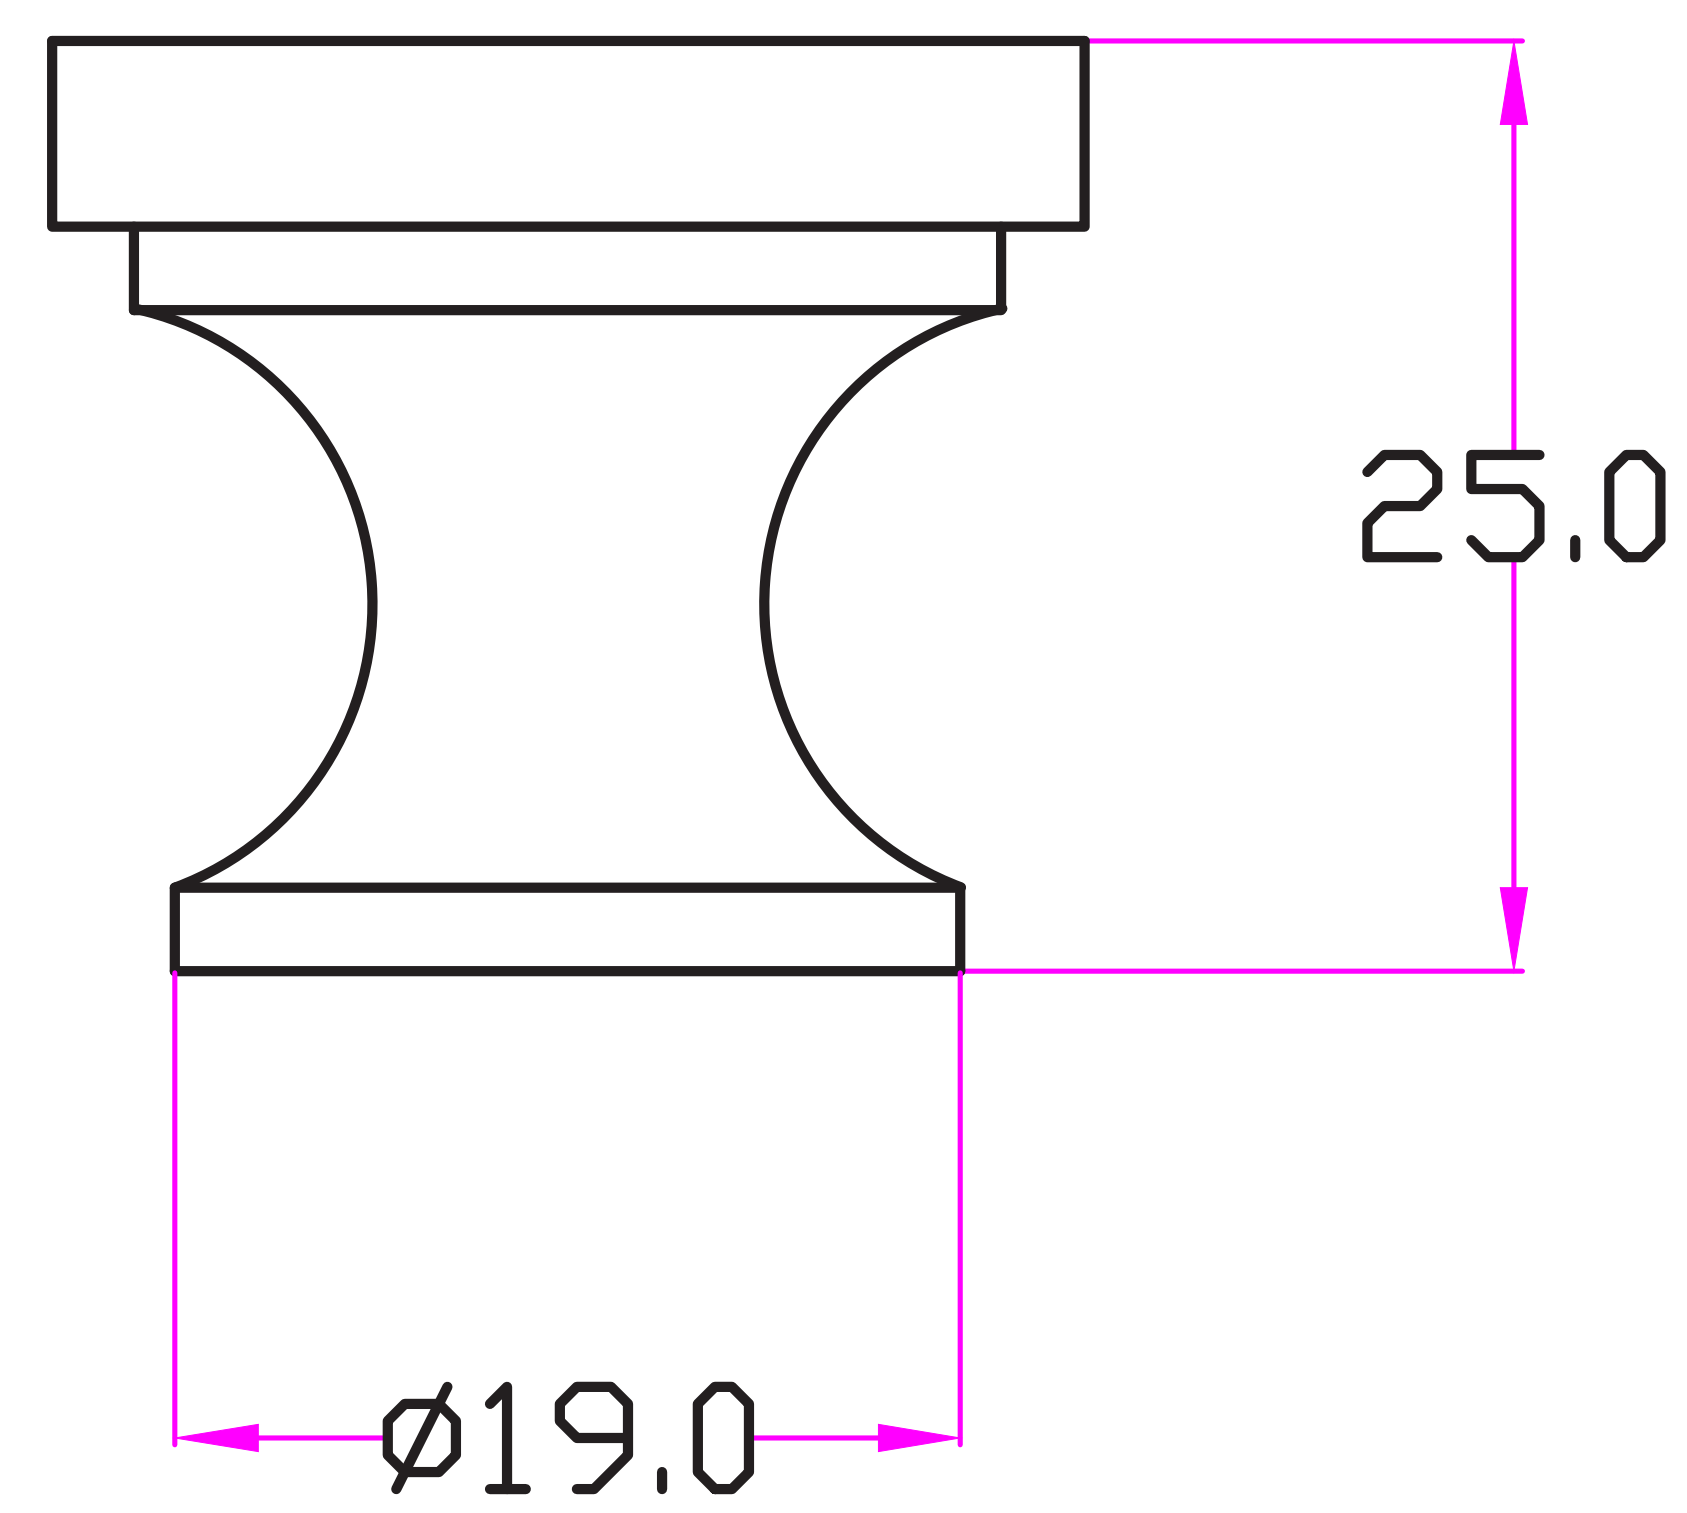

Polished Chrome Knob with
Black Leather

all measurements are in millimetres

Hepburn
• HARDWARE •

sales@hepburnhardware.com
www.hepburnhardware.com