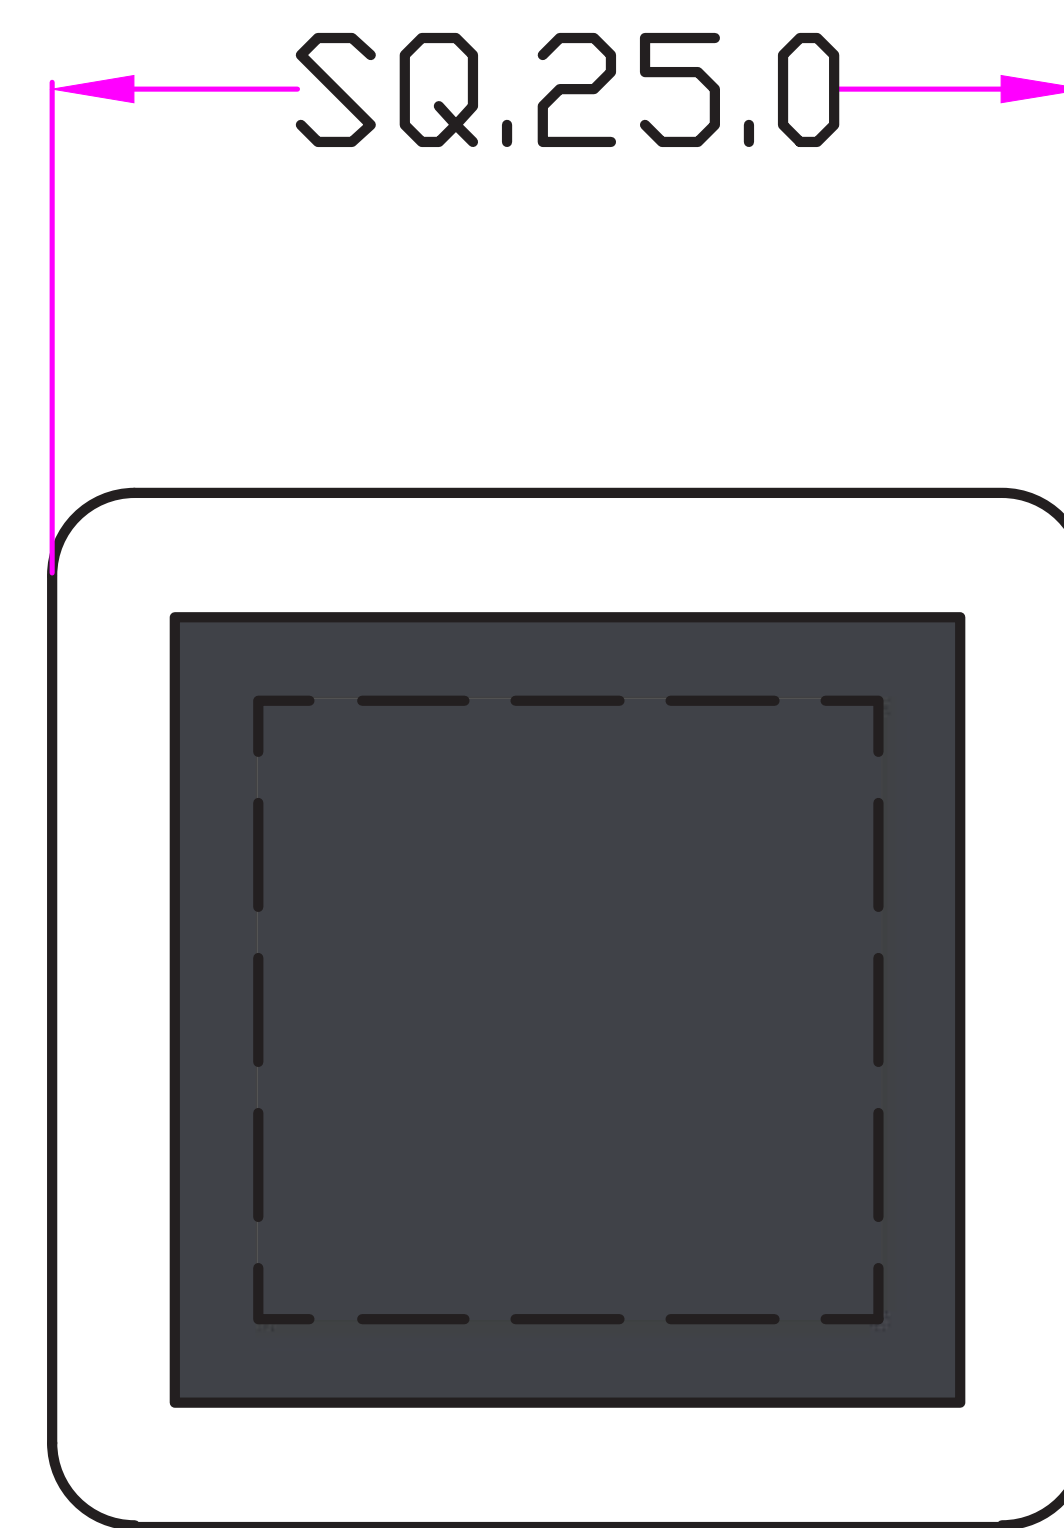

Polished Chrome Knob with
Black Leather

all measurements are in millimetres

Hepburn
• HARDWARE •

sales@hepburnhardware.com
www.hepburnhardware.com