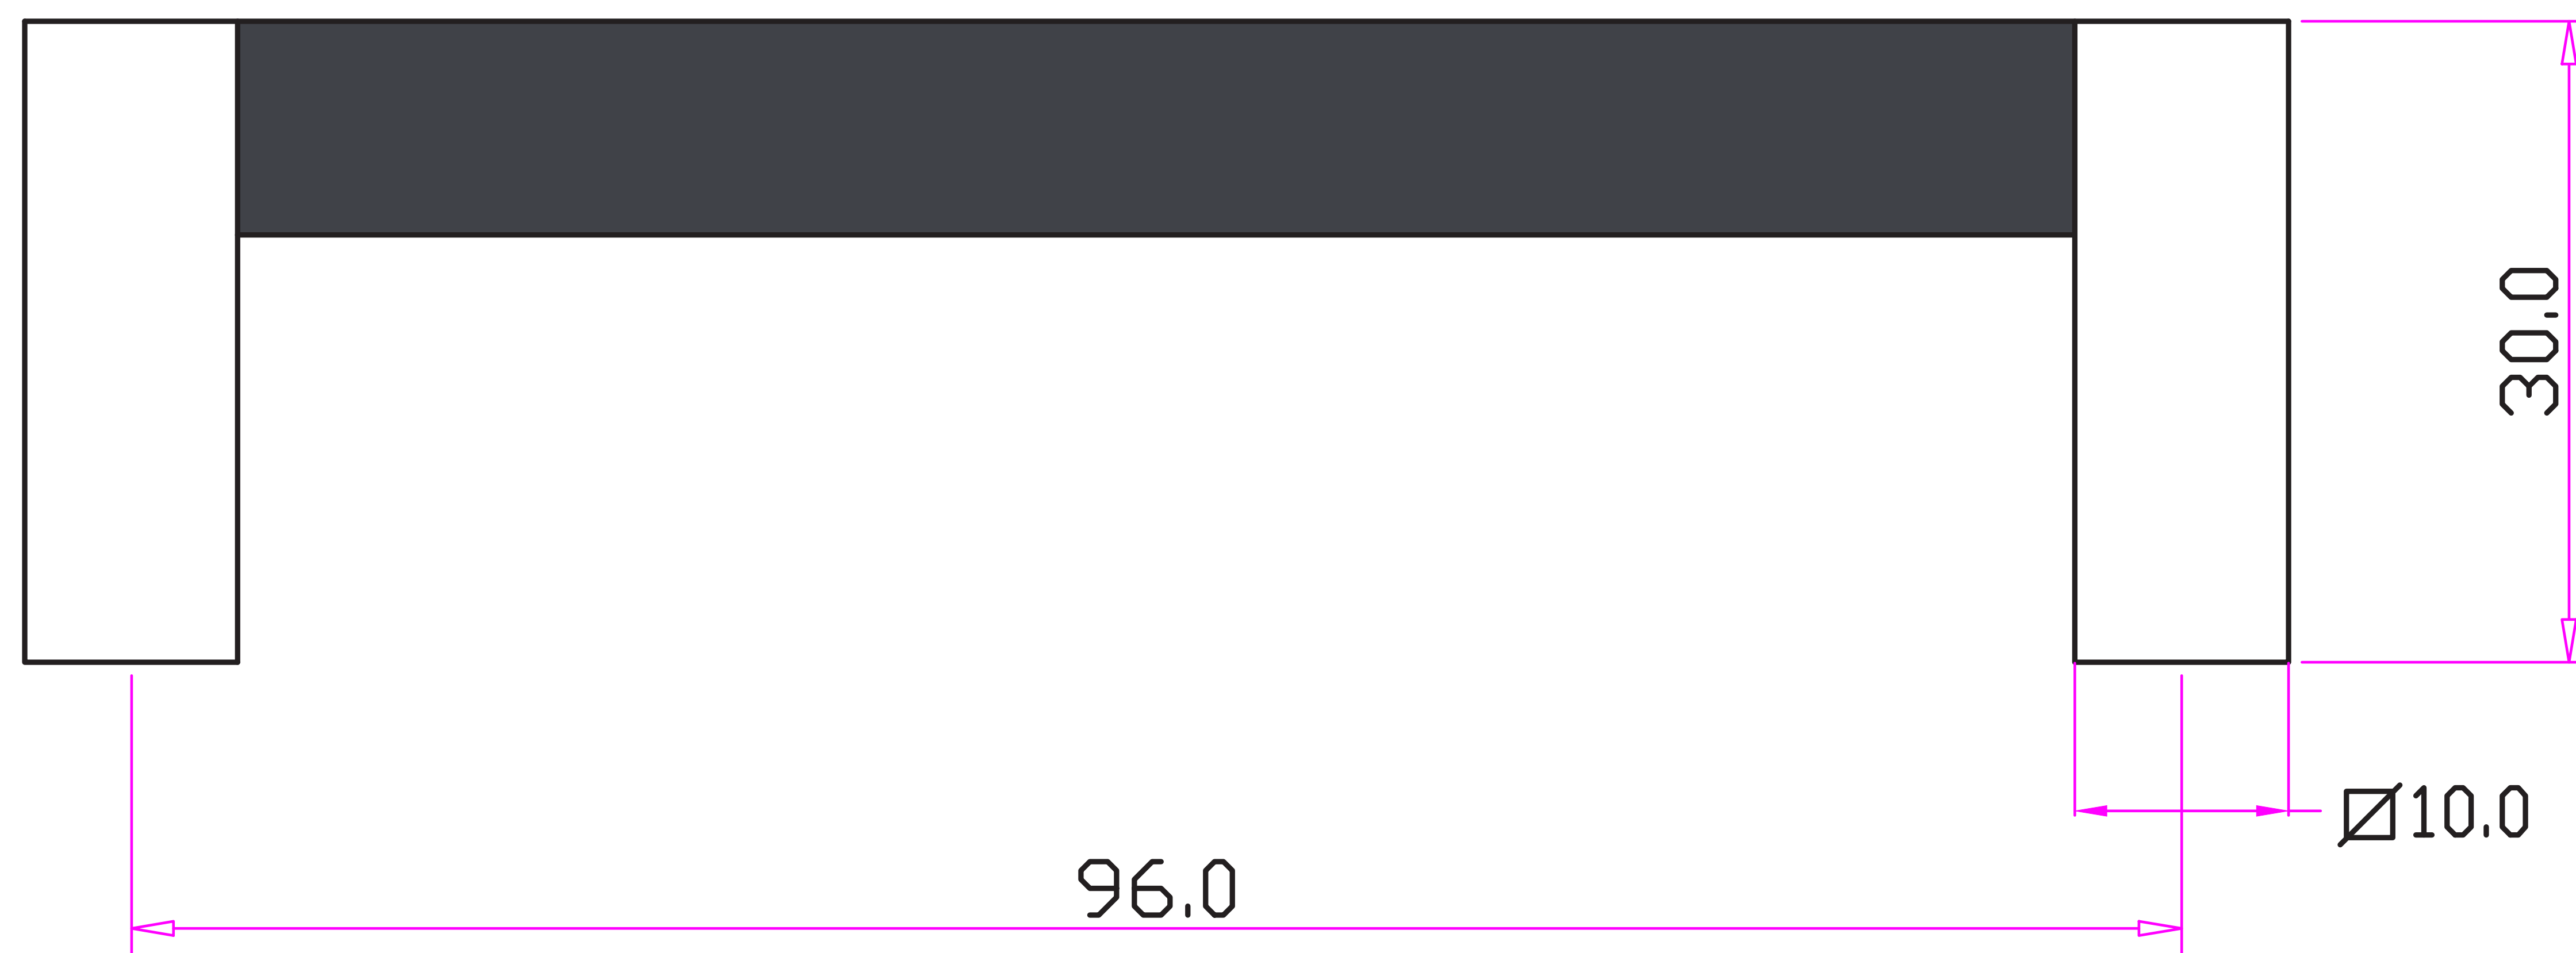

Polished Chrome Handle with
Black Leather

all measurements are in millimetres

Hepburn
• HARDWARE •

sales@hepburnhardware.com
www.hepburnhardware.com