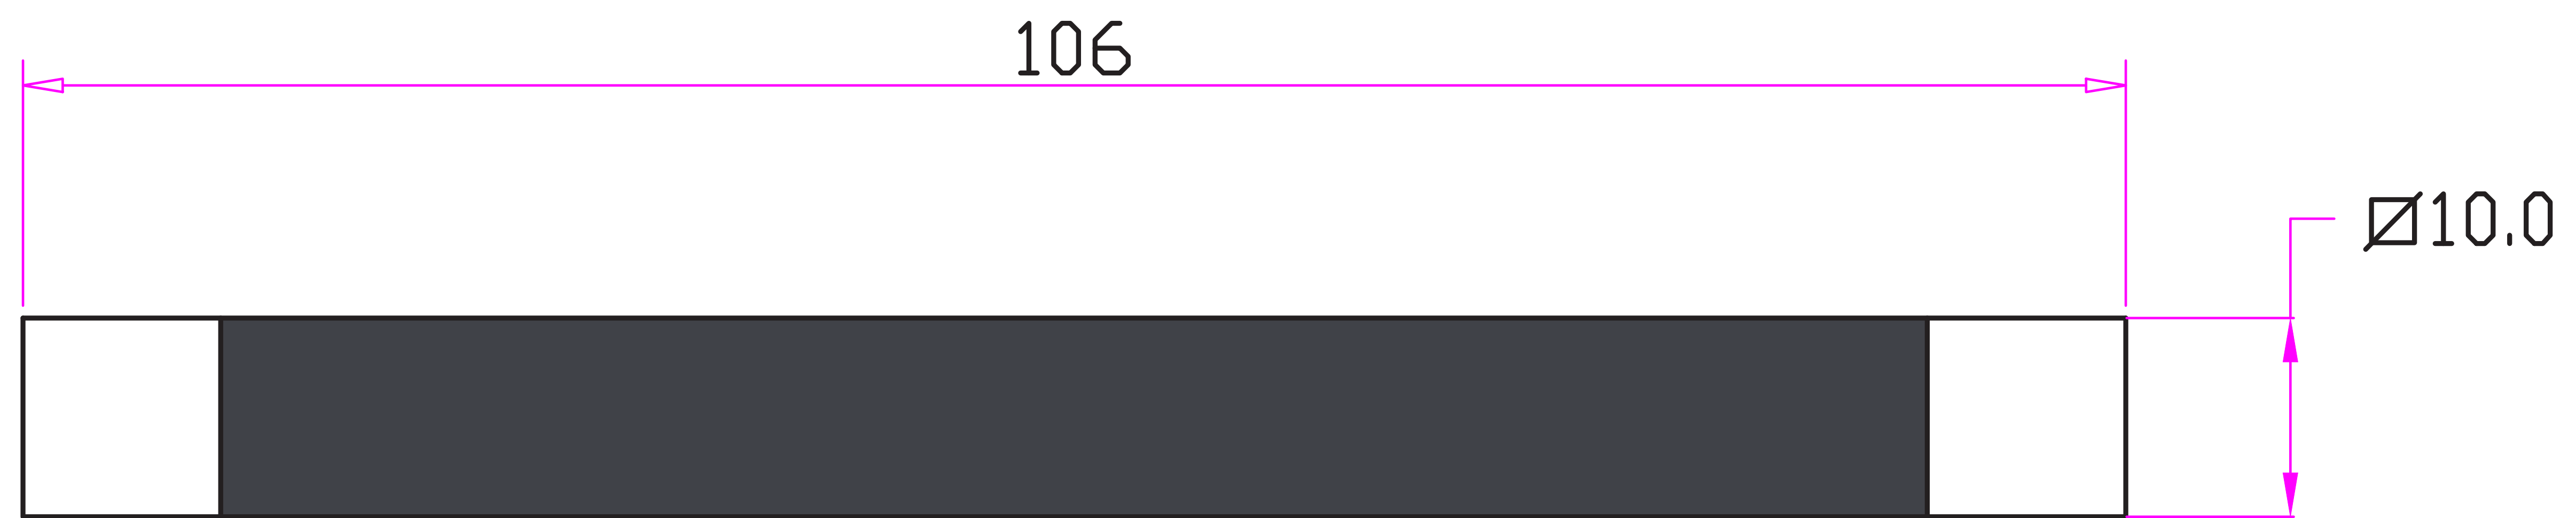

Polished Chrome Handle with
Black Leather

all measurements are in millimetres

Hepburn
• HARDWARE •

sales@hepburnhardware.com
www.hepburnhardware.com