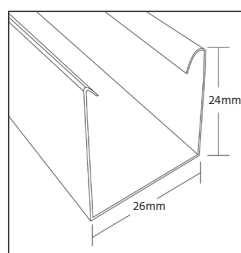

Further Information

To find out more information phone Verosol Customer Care on 1800 011 176 or visit www.verosol.com.au

Technical Information

Product Code	V300.0	
Product Name	25mm Aluminium Venetian Blind	
Operation	Cord & Wand Operated	
Dimensions	W: 300mm - 2700mm	*Widths: 300-450mm Split Controls Widths: 210-300mm Tilt Only
	H: 300mm - 2700mm	
	5.0m ² maximum area	

Head and Bottom Rails	Rail Type	Head Rail	Bottom Rail
	Material	U-shaped Roll formed Steel	
	Dimension	24mm x 26mm	22mm x 10.8mm
	Colour & Finish	Colour or-ordinated, powdercoated coated and baked	
	End Caps	PVC - Semi Clear	
Slat Material	Material	0.18mm thick high tensile aluminium alloy which are crowned with 1.6mm slat curve	
	Dimension	25mm slat width	
	Colour & Finish	Colour co-ordinated, electrostatically painted and baked	
Ladder String	Material	100% Braided polyester, colour co-ordinated	
	Dimension	21.7mm x 28mm	
Control	Type	Wand Operation	Cord Operation
	Material	Extruded aluminium alloy	100% Polyester with solid core
	Diametre	6mm solid hexagonal	1.4mm
	Colour	Clear	Co-ordinated
	Height	530mm, 680mm, 760mm, 910mm, 1060mm, 1370mm, or custom height	N/A
Installation Bracket	Type	Spring Bracket [for top or face fixing]	
	Material	Zinc plated steel	

Wand Lengths

Standard Wand Lengths *	
Blind Drop	Wand Length
under 1000mm	530mm
1001mm - 1300mm	680mm
1301mm - 1500mm	760mm
1501mm - 1800mm	910mm
1801mm - 2000mm	1060mm
2001mm - 2700mm	1370mm

* Custom Wand Lengths Available

Stack Heights

25mm Aluminium Venetian Stack Heights	
Blind Drop	Stack Height
500mm	55mm
1000mm	60mm
1500mm	75mm
1800mm	80mm
2000mm	85mm
2500mm	95mm
2700mm	100mm

Ladder and Lift Cords

Ladder String and Lift Cords		
Blind Width	No. of Ladder Strings	No. of Lift Cords
450mm - 850mm	2	2
851mm - 1450mm	3	2
1451mm - 1880mm	4	2
1881mm - 2480mm	5	3
2481mm - 2700mm	7	3