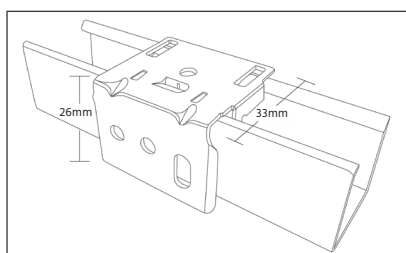

Further Information

To find out more information phone Verosol Customer Care on 1800 011 176 or visit www.verosol.com.au

Technical Information

Product Code	V300.0	
Product Name	25mm Aluminium Venetian Blind	
Operation	Cord & Wand Operated	
Dimensions	W: 300mm - 2700mm	*Widths: 300-450mm Split Controls Widths: 210-300mm Tilt Only
	H: 300mm - 2700mm	
	5.0m ² maximum area	

Head and Bottom Rails	Rail Type	Head Rail	Bottom Rail
	Material	U-shaped Roll formed Steel	
	Dimension	24mm x 26mm	22mm x 10.8mm
	Colour & Finish	Colour or-ordinated, powdercoated coated and baked	
	End Caps	PVC - Semi Clear	
Slat Material	Material	0.18mm thick high tensile aluminium alloy which are crowned with 1.6mm slat curve	
	Dimension	25mm slat width	
	Colour & Finish	Colour co-ordinated, electrostatically painted and baked	
Ladder String	Material	100% Braided polyester, colour co-ordinated	
	Dimension	21.7mm x 28mm	
Control	Type	Wand Operation	Cord Operation
	Material	Extruded aluminium alloy	100% Polyester with solid core
	Diametre	6mm solid hexagonal	1.4mm
	Colour	Clear	Co-ordinated
	Height	530mm, 680mm, 760mm, 910mm, 1060mm, 1370mm, or custom height	N/A
Installation Bracket	Type	Spring Bracket [for top or face fixing]	
	Material	Zinc plated steel	

Turn over for options and colour range

25mm Aluminium Venetian Blind

Additional Information

Headrail, Bracket and Fixing

Number of Fixing Brackets	
Blind Width	Fixing Brackets
Under 1100mm	2
1101mm - 1800mm	3
1801mm - 2400mm	4
2401mm - 3000mm	5

Wand Lengths

Standard Wand Lengths *	
Blind Drop	Wand Length
under 1000mm	530mm
1001mm - 1300mm	680mm
1301mm - 1500mm	760mm
1501mm - 1800mm	910mm
1801mm - 2000mm	1060mm
2001mm - 2700mm	1370mm

* Custom Wand Lengths Available