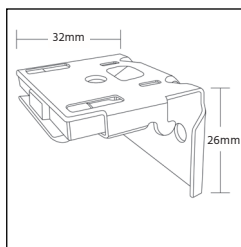

25mm Aluminium Venetian Blind

Additional Information

Headrail, Bracket and Fixing

Number of Fixing Brackets	
Blind Width	Fixing Brackets
Under 1100mm	2
1101mm - 1800mm	3
1801mm - 2400mm	4
2401mm - 3000mm	5

Wand Lengths

Standard Wand Lengths *	
Blind Drop	Wand Length
under 1000mm	530mm
1001mm - 1300mm	680mm
1301mm - 1500mm	760mm
1501mm - 1800mm	910mm
1801mm - 2000mm	1060mm
2001mm - 2700mm	1370mm

* Custom Wand Lengths Available

Stack Heights

25mm Aluminium Venetian Stack Heights	
Blind Drop	Stack Height
500mm	55mm
1000mm	60mm
1500mm	75mm
1800mm	80mm
2000mm	85mm
2500mm	95mm
2700mm	100mm

Ladder and Lift Cords

Ladder String and Lift Cords		
Blind Width	No. of Ladder Strings	No. of Lift Cords
450mm - 850mm	2	2
851mm - 1450mm	3	2
1451mm - 1880mm	4	2
1881mm - 2480mm	5	3
2481mm - 2700mm	7	3