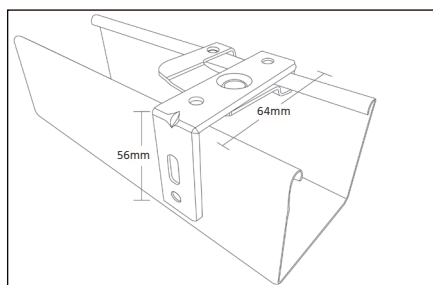

Further Information

To find out more information phone Verosol Customer Care on 1800 011 176 or visit www.verosol.com.au

Technical Information

Product Code	V301.0	
Product Name	50mm Basswood Venetian Blind	
Operation	Cord Operated	
Dimensions	W: 300mm - 2700mm	* Widths: 300mm - 450mm Split Controls Only
	H: 300mm - 2250mm	
	5.0m ² maximum area	Weight for blind 2500mm x 2000mm approx: 20kg

Head and Bottom Rails	Rail Type	Head Rail	Bottom Rail	Moulded Pelmet	Returns [optional]
	Material	U-shaped roll formed Steel	Basswood	Basswood	Basswood
	Dimension	52mm x 58mm	50mm x 16mm	63mm	tbc
	Colour	Co-ordinated	Co-ordinated	Co-ordinated	Co-ordinated
	Finish	Powdercoat	UV Coating	UV Coating	UV Coating
	End Caps	PVC - Semi Clear	N/A	N/A	N/A
Slat Material	Material	3.0mm thick Basswood			
	Dimension	50mm slat width [+/- 0.3mm]			
	Colour & Finish	Colour Co-ordinated and UV Coated			
Ladder String	Material	100% Braided polyester, colour co-ordinated			
	Dimension	44mm x 54mm			
Control	Type	Cord Operation for both Lift and Tilt Functions			
	Material	100% Polyester, with solid core			
	Diametre	1.9mm			
	Colour	Co-ordinated			
	Height	2/3 of ordered drop of blind			
Installation Bracket	Type	All in One bracket for both Top or Face Fixing			
	Material	Zinc plated steel			

Turn over for options and colour range

50mm Basswood Venetian Blind

Additional Information

Headrail, Bracket and Fixing

Number of Fixing Brackets	
Blind Width	Fixing Brackets
Under 850mm	2
851mm - 1650mm	3
1651mm - 2400mm	4

Stack Heights

50mm Basswood Venetian Stack Heights	
Blind Drop	Stack Height
500mm	105mm
1000mm	116mm
1500mm	127mm
2000mm	138mm
2500mm	149mm
2700mm	158mm

Ladder and Lift Cords

Ladder String and Lift Cords		
Blind Width	No. of Ladder Strings	No. of Lift Cords
500mm - 850mm	2	2
851mm - 1400mm	3	2
1401mm - 2400mm	5	3