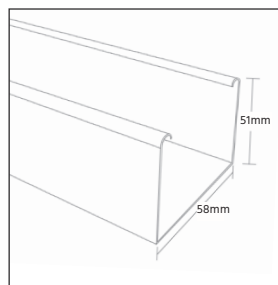

Head and Bottom Rails	Rail Type	Head Rail	Bottom Rail	Moulded Pelmet	Returns [optional]
	Material	U-shaped roll formed Steel	Basswood	Basswood	Basswood
	Dimension	52mm x 58mm	50mm x 16mm	63mm	tbc
	Colour	Co-ordinated	Co-ordinated	Co-ordinated	Co-ordinated
	Finish	Powdercoat	UV Coating	UV Coating	UV Coating
	End Caps	PVC - Semi Clear	N/A	N/A	N/A
Slat Material	Material	3.0mm thick Basswood			
	Dimension	50mm slat width [+/- 0.3mm]			
	Colour & Finish	Colour Co-ordinated and UV Coated			
Ladder String	Material	100% Braided polyester, colour co-ordinated			
	Dimension	44mm x 54mm			
Control	Type	Cord Operation for both Lift and Tilt Functions			
	Material	100% Polyester, with solid core			
	Diametre	1.9mm			
	Colour	Co-ordinated			
	Height	2/3 of ordered drop of blind			
Installation Bracket	Type	All in One bracket for both Top or Face Fixing			
	Material	Zinc plated steel			

Turn over for options and colour range

50mm Basswood Venetian Blind

Additional Information

Headrail, Bracket and Fixing

Number of Fixing Brackets	
Blind Width	Fixing Brackets
Under 850mm	2
851mm - 1650mm	3
1651mm - 2400mm	4

Stack Heights

50mm Basswood Venetian Stack Heights	
Blind Drop	Stack Height
500mm	105mm
1000mm	116mm
1500mm	127mm
2000mm	138mm
2500mm	149mm
2700mm	158mm

Ladder and Lift Cords

Ladder String and Lift Cords		
Blind Width	No. of Ladder Strings	No. of Lift Cords
500mm - 850mm	2	2
851mm - 1400mm	3	2
1401mm - 2400mm	5	3