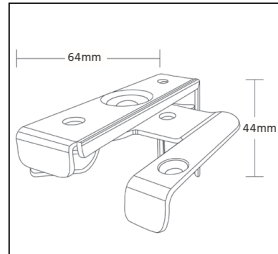

Further Information

To find out more information phone Verosol Customer Care on 1800 011 176 or visit www.verosol.com.au

Technical Information

Product Code	V301.0	
Product Name	50mm Basswood Venetian Blind	
Operation	Cord Operated	
Dimensions	W: 300mm - 2700mm	* Widths: 300mm - 450mm Split Controls Only
	H: 300mm - 2250mm	
	5.0m ² maximum area	Weight for blind 2500mm x 2000mm approx: 20kg

Head and Bottom Rails	Rail Type	Head Rail	Bottom Rail	Moulded Pelmet	Returns [optional]
	Material	U-shaped roll formed Steel	Basswood	Basswood	Basswood
	Dimension	52mm x 58mm	50mm x 16mm	63mm	tbc
	Colour	Co-ordinated	Co-ordinated	Co-ordinated	Co-ordinated
	Finish	Powdercoat	UV Coating	UV Coating	UV Coating
	End Caps	PVC - Semi Clear	N/A	N/A	N/A
Slat Material	Material	3.0mm thick Basswood			
	Dimension	50mm slat width [+/- 0.3mm]			
	Colour & Finish	Colour Co-ordinated and UV Coated			
Ladder String	Material	100% Braided polyester, colour co-ordinated			
	Dimension	44mm x 54mm			
Control	Type	Cord Operation for both Lift and Tilt Functions			
	Material	100% Polyester, with solid core			
	Diametre	1.9mm			
	Colour	Co-ordinated			
	Height	2/3 of ordered drop of blind			
Installation Bracket	Type	All in One bracket for both Top or Face Fixing			
	Material	Zinc plated steel			

Turn over for options and colour range

50mm Basswood Venetian Blind

Additional Information

Headrail, Bracket and Fixing

Number of Fixing Brackets	
Blind Width	Fixing Brackets
Under 850mm	2
851mm - 1650mm	3
1651mm - 2400mm	4

Stack Heights

50mm Basswood Venetian Stack Heights	
Blind Drop	Stack Height
500mm	105mm
1000mm	116mm
1500mm	127mm
2000mm	138mm
2500mm	149mm
2700mm	158mm

Ladder and Lift Cords

Ladder String and Lift Cords		
Blind Width	No. of Ladder Strings	No. of Lift Cords
500mm - 850mm	2	2
851mm - 1400mm	3	2
1401mm - 2400mm	5	3