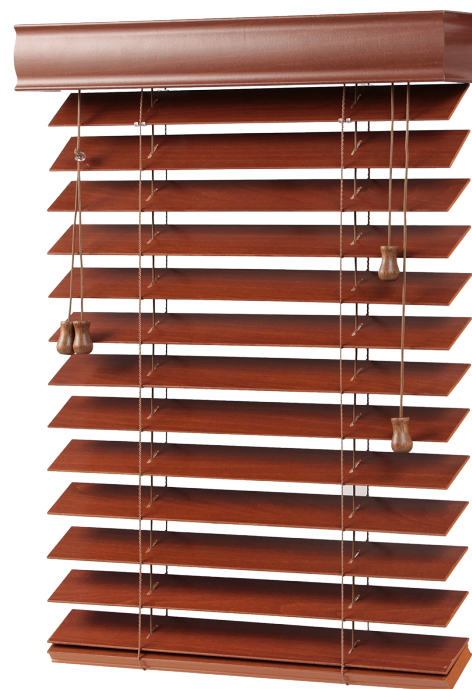

50mm Basswood Venetian Blind

Product Information

Verosol's **50mm Basswood Venetian Blind** offers wonderful light regulation and privacy at an affordable price. The 50mm slats are made from 3mm thick Basswood, a dimensionally stable hardwood timber. The bottom rail is crafted from 16mm thick Basswood. The slats and bottom rails are finished with a UV coating, and are available in a range of modern decorator colours. Verosol 50mm Basswood Venetian Blinds are supplied as standard with coordinated top and bottom rails and accessories.

The head rail on Verosol's 50mm Basswood Venetian Blinds is made from roll formed steel that is powdercoated and baked for strength and durability. An optional colour co-ordinated moulded pelmet and returns are also available.

Further Information

To find out more information phone Verosol Customer Care on 1800 011 176 or visit www.verosol.com.au

Technical Information

Product Code	V301.0	
Product Name	50mm Basswood Venetian Blind	
Operation	Cord Operated	
Dimensions	W: 300mm - 2700mm	* Widths: 300mm - 450mm Split Controls Only
	H: 300mm - 2250mm	
	5.0m² maximum area	Weight for blind 2500mm x 2000mm approx: 20kg

Head and Bottom Rails	Rail Type	Head Rail	Bottom Rail	Moulded Pelmet	Returns [optional]
	Material	U-shaped roll formed Steel	Basswood	Basswood	Basswood
	Dimension	52mm x 58mm	50mm x 16mm	63mm	tbc
	Colour	Co-ordinated	Co-ordinated	Co-ordinated	Co-ordinated
	Finish	Powdercoat	UV Coating	UV Coating	UV Coating
	End Caps	PVC - Semi Clear	N/A	N/A	N/A
Slat Material	Material	3.0mm thick Basswood			
	Dimension	50mm slat width [+/- 0.3mm]			
	Colour & Finish	Colour Co-ordinated and UV Coated			
Ladder String	Material	100% Braided polyester, colour co-ordinated			
	Dimension	44mm x 54mm			
Control	Type	Cord Operation for both Lift and Tilt Functions			
	Material	100% Polyester, with solid core			
	Diametre	1.9mm			
	Colour	Co-ordinated			
	Height	2/3 of ordered drop of blind			
Installation Bracket	Type	All in One bracket for both Top or Face Fixing			
	Material	Zinc plated steel			

Turn over for options and colour range