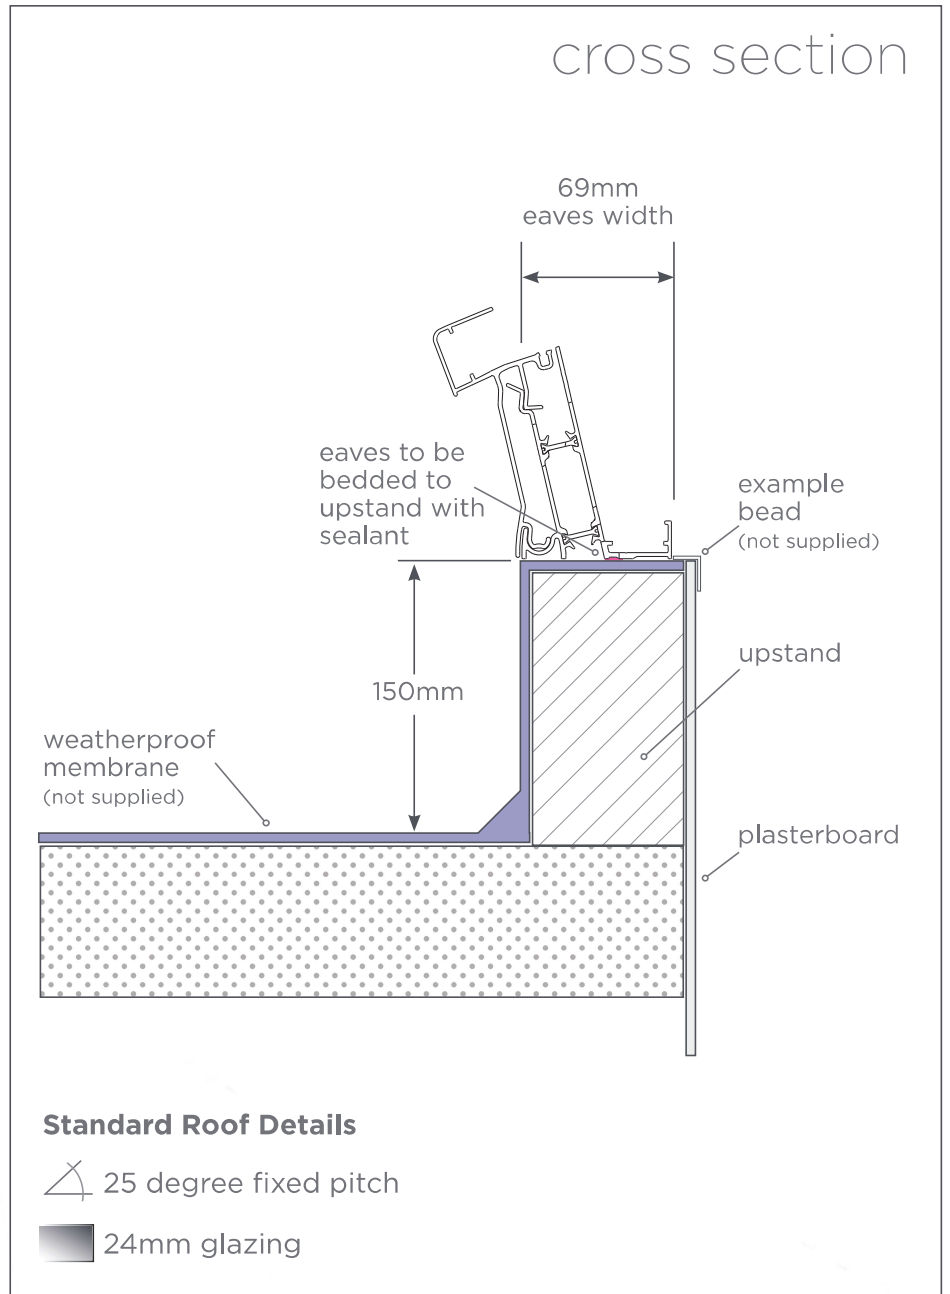

Download the installation guide at www.korniche.co.uk