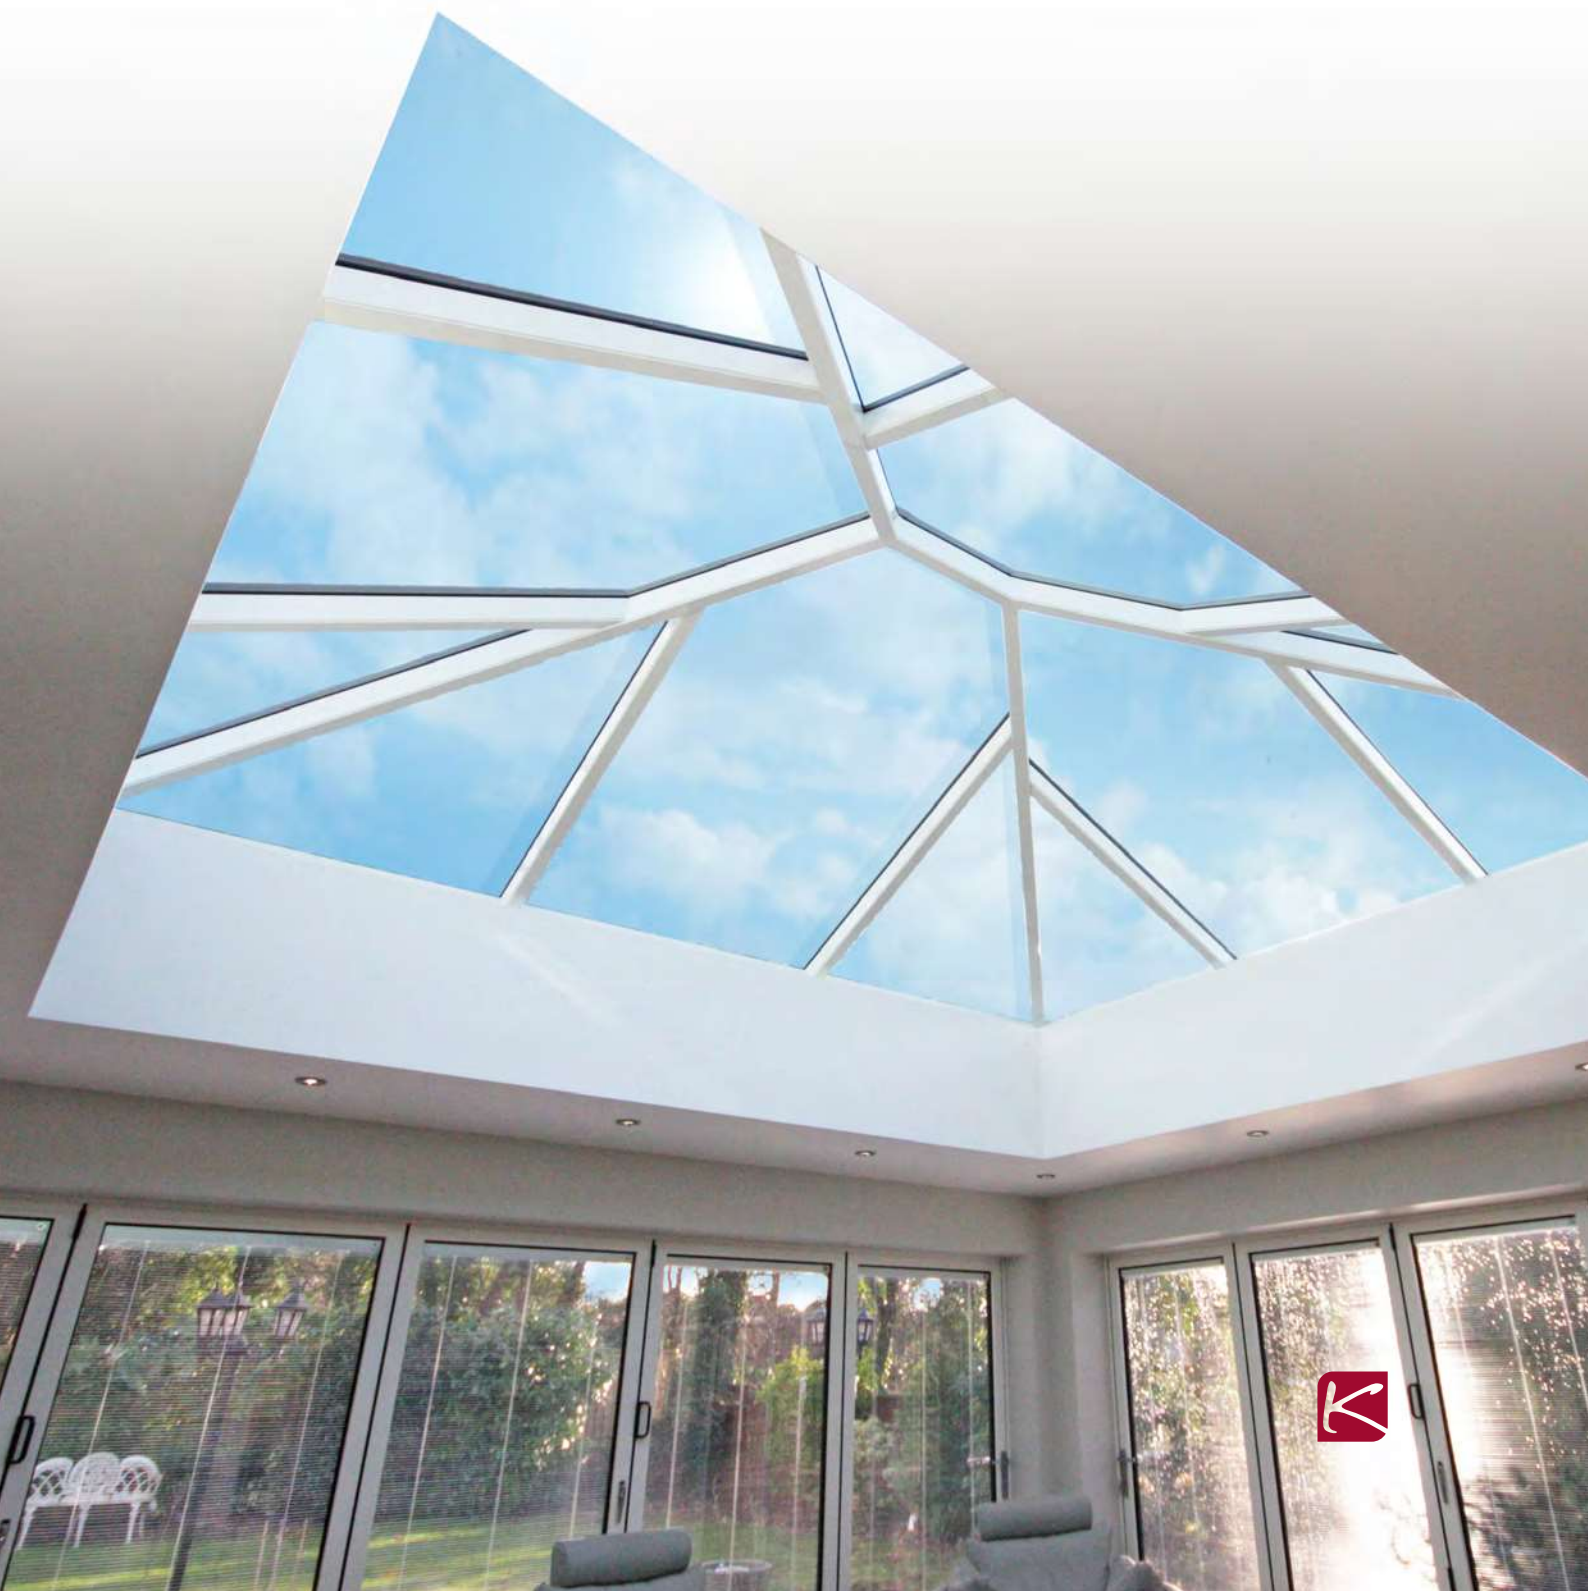

Korniche®

ALUMINIUM ROOF LANTERN

THE PERFECT FINISH

*“Light creates
ambience and feel
of a place, as well
as the expression
of a structure.”*

Le Corbusier
(Architect)

Korniche®

A LANTERN REVOLUTION

The slimline Korniche roof lantern provides a traditional timber look with all the advantages of a thermally broken aluminium construction. Precision engineering, optimisation and modern manufacturing techniques have created a **beautifully proportioned, thermally efficient, strong** and **secure** lantern solution for your home.

Why choose Korniche?

Structural Elegance, Thermal Efficiency, Strong and Secure

Structural Elegance

The slim elegant Korniche fits perfectly in any home by retaining traditional features in a contemporary setting.

Beautiful,
both inside
and out

Aesthetics

Slim Sections

At only 57mm wide, the spas and ridge sections are amongst the slimmest on the market. Coupled with our sculpted bosses they provide a look usually associated with timber construction.

Traditional Meets Modern

Narrow yet deep structural profiles with subtle ogee detailing along the lower edges provide a clean classic feel.

Hidden Fixings

fully concealed fixings ensure sight lines flow gracefully and uninterrupted throughout bringing unrivalled elegance and balance.