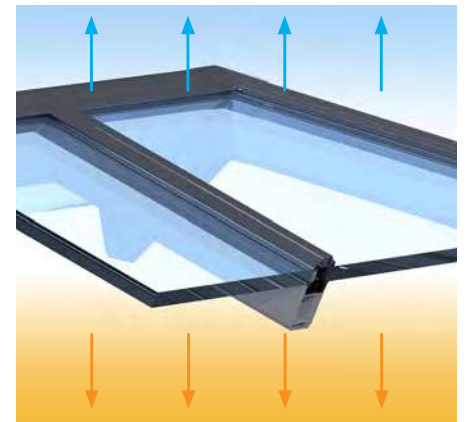

Performance Glazing

Korniche can be supplied with a range of high performance self-cleaning glass options to suit every taste. To complement your new roof you can choose from either blue, aqua, bronze, tinted, neutral or clear and with U Values ranging from 1.0 – 1.2.

Ambience Glass

	Blue	Aqua	Ultra	Sunshade Blue	Bronze	Neutral
U Value	1.2 w/m²K	1.0 w/m²K	1.0 w/m²K	1.0 w/m²K	1.2 w/m²K	1.2 w/m²K
Solar Heat Reflection	60 %	82 %	91 %	80 %	55 %	60 %
Light Transmission	47 %	30 %	8 %	34 %	38 %	37 %
Self Cleaning	Yes	Yes	No	Yes	Yes	Yes