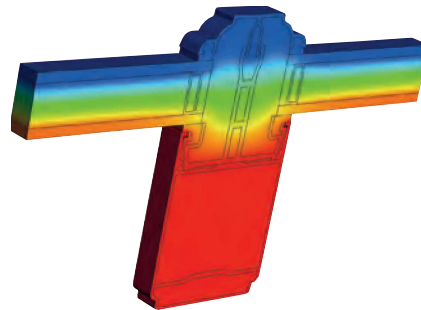

Keeping the heat in
and the weather out

With complete roof U values from **1.2w/m²K** Korniche provides your home with a room that's comfortable all year round.

Warmth

Thermally Broken Eaves Beam

Thermal efficiency starts at the bottom of our roof. Eaves beams are fully thermally broken to create an insulated barrier between the aluminium sections.