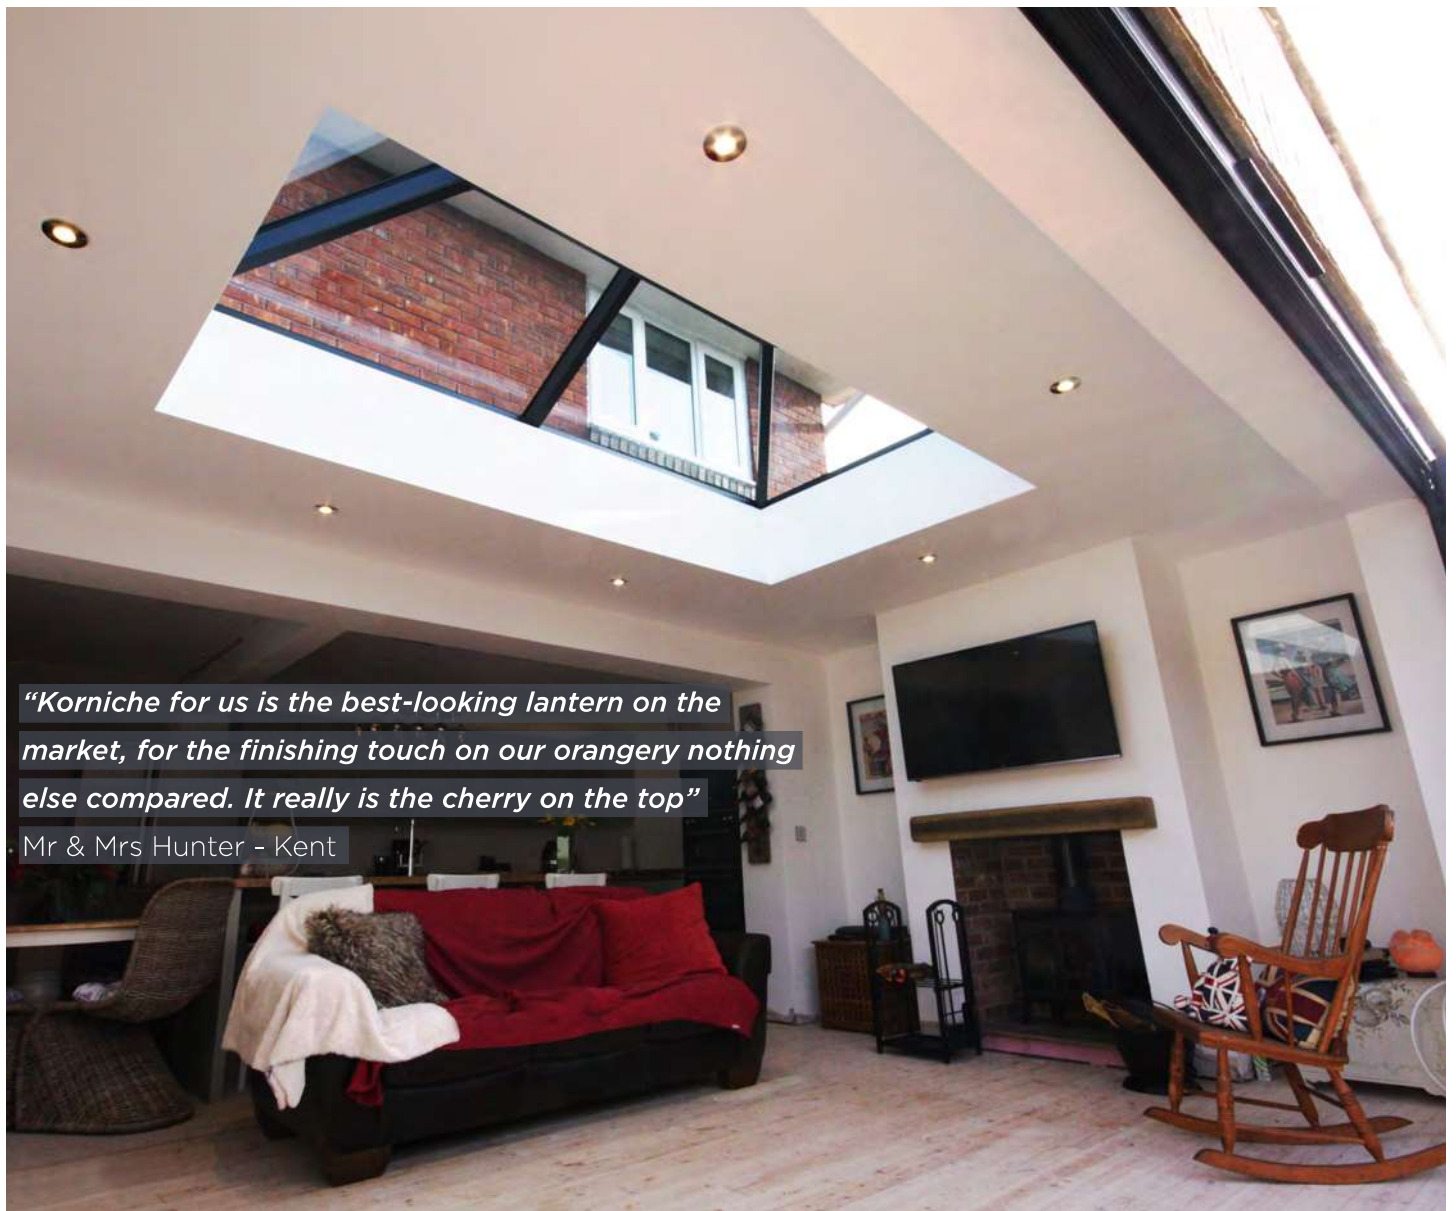

Korniche®

A LANTERN REVOLUTION

The slimline Korniche roof lantern provides a traditional timber look with all the advantages of a thermally broken aluminium construction. Precision engineering, optimisation and modern manufacturing techniques have created a **beautifully proportioned, thermally efficient, strong** and **secure** lantern solution for your home.

Why choose Korniche?

Structural Elegance, Thermal Efficiency, Strong and Secure