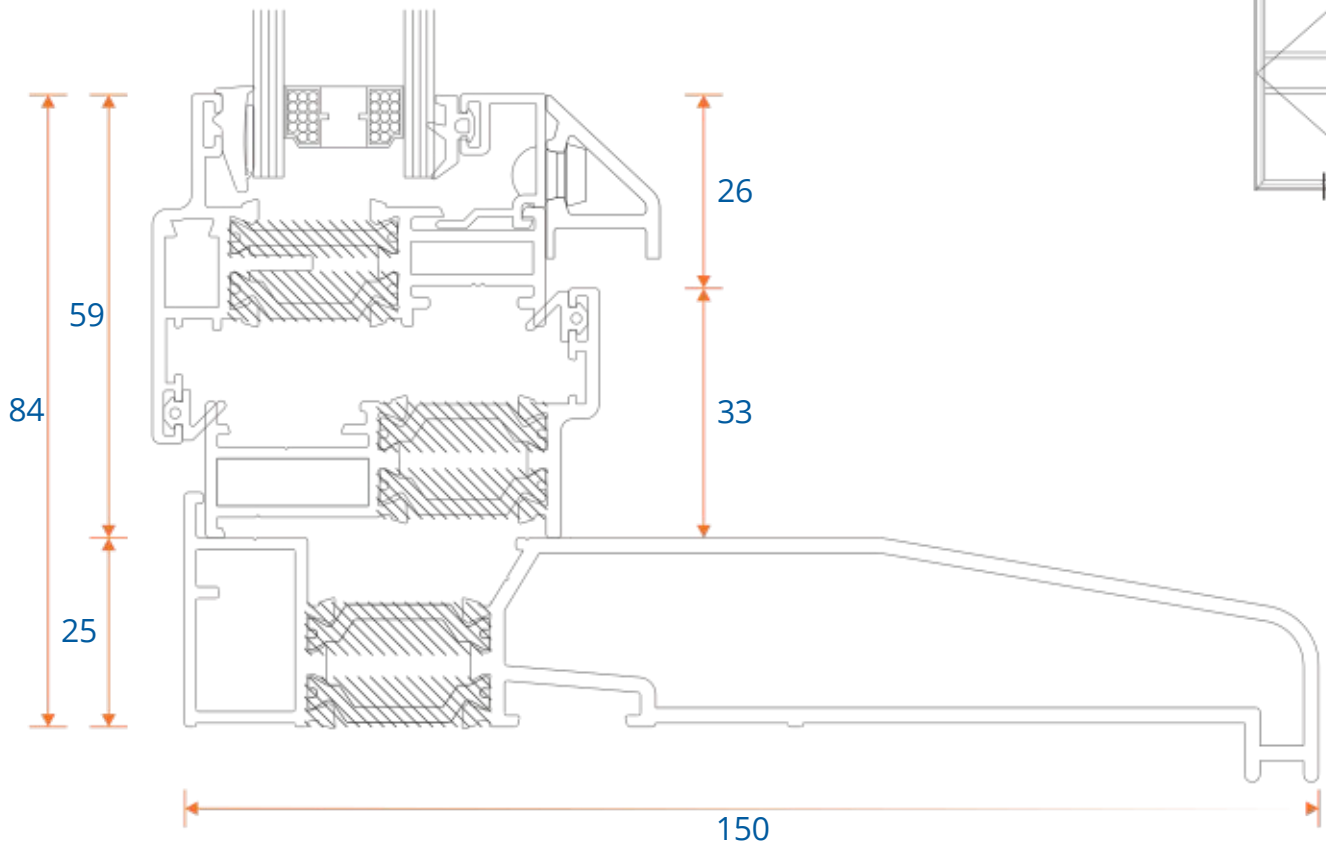

Hinge Jamb

Locking Jamb

Open Out Door

Threshold With No Cill

Threshold With 150mm Cill

Open Out Door

Head

Head With 32mm Extension

Open Out Door

Head with 20mm Add On For 47mm Extensions

Head With 42mm Extension

Open Out Door

Double Door Meeting Stile

Double Door Meeting Stile - Handle Plate

Open In Door

Threshold With No Cill

Threshold With 150mm Cill

Open In Door

Head

Head With Extension

Open In Door

Head with 20mm Add On For 47mm Extensions

Head With 42mm Extension

Open In Door