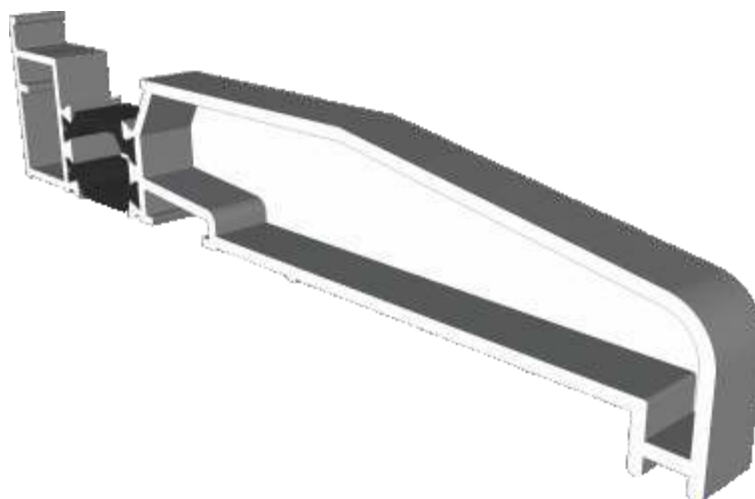

W20168 - Bead

Cills

ETC451 - 85mm Cill

ETC457 - 150mm Cill

Cills

ETC458 - 190mm Cill

ETC479 - 225mm Cill

Open Out Door

Hinge Jamb

Locking Jamb

Open Out Door

Threshold With No Cill

Threshold With 150mm Cill

Open Out Door

Head

Head With 32mm Extension