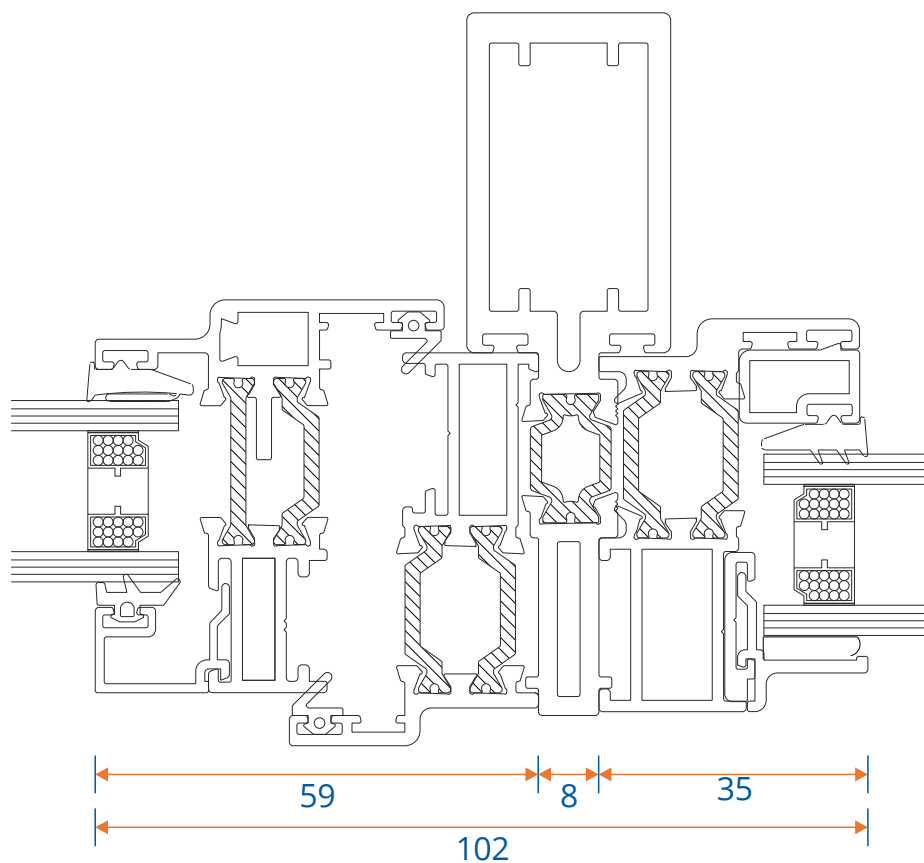

Open Out Door

Head with 20mm Add On For 47mm Extensions

Head With 42mm Extension

Open Out Door

Double Door Meeting Stile

Double Door Meeting Stile - Handle Plate

Open In Door

Threshold With No Cill

Threshold With 150mm Cill

Open In Door

Head

Head With Extension

Open In Door

Head with 20mm Add On For 47mm Extensions

Head With 42mm Extension

Open In Door

Double Door Meeting Stile

Double Door Meeting Stile - Handle Plate

Coupling

Open Out Door - Door to Opening Window

Open Out Door - Door to Fixed Window

Coupling

Open In Door - Door to Opening Window

Open In Door - Door to Fixed Window

Astragal Bars

19mm Flat In And Out

25mm Flat In And Out

41mm Flat In And Out

Main Office

Units 8,
Tomlinson
Industrial Estate,
Derby,
DE21 4ED

t: 0333 090 9217
e: hello@tradesuperstoreonline.co.uk
w: www.tradesuperstoreonline.co.uk