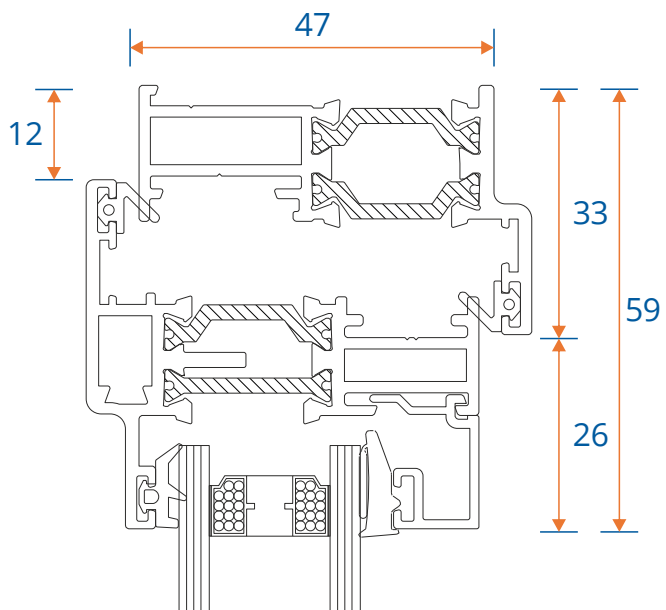

W20168 - Bead

Cills

ETC451 - 85mm Cill

ETC457 - 150mm Cill

Cills

ETC458 - 190mm Cill

ETC479 - 225mm Cill

Open Out Door

Hinge Jamb

Locking Jamb

Open Out Door

Threshold With No Cill

Threshold With 150mm Cill

Open Out Door

Head

Head With 32mm Extension

Open Out Door

Head with 20mm Add On For 47mm Extensions

Head With 42mm Extension

Open Out Door

Double Door Meeting Stile

Double Door Meeting Stile - Handle Plate

Open In Door

Threshold With No Cill

Threshold With 150mm Cill

Open In Door

Head

Head With Extension

Open In Door

Head with 20mm Add On For 47mm Extensions

Head With 42mm Extension

Open In Door