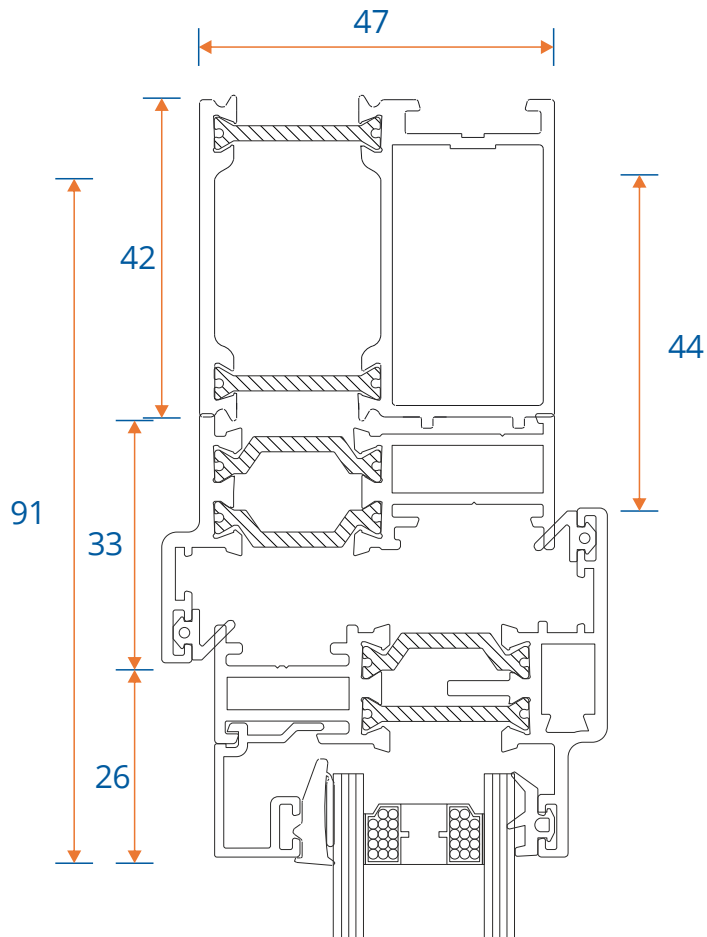

W20168 - Bead

Cills

ETC451 - 85mm Cill

ETC457 - 150mm Cill

Cills

ETC458 - 190mm Cill

ETC479 - 225mm Cill

Open Out Door

Open Out Door

Head with 20mm Add On For 47mm Extensions

Head With 42mm Extension

Open Out Door

Double Door Meeting Stile

Double Door Meeting Stile - Handle Plate

Open In Door

Threshold With No Cill

Threshold With 150mm Cill

Open In Door

Head

Head With Extension

Open In Door

Head with 20mm Add On For 47mm Extensions

Head With 42mm Extension

Open In Door

Double Door Meeting Stile

Double Door Meeting Stile - Handle Plate

Coupling

Open Out Door - Door to Opening Window

Open Out Door - Door to Fixed Window

Coupling

Open In Door - Door to Opening Window

Open In Door - Door to Fixed Window