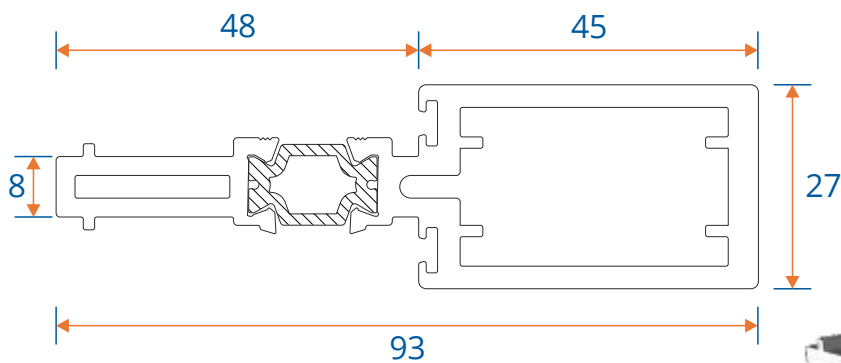

W20051 - Universal Coupler