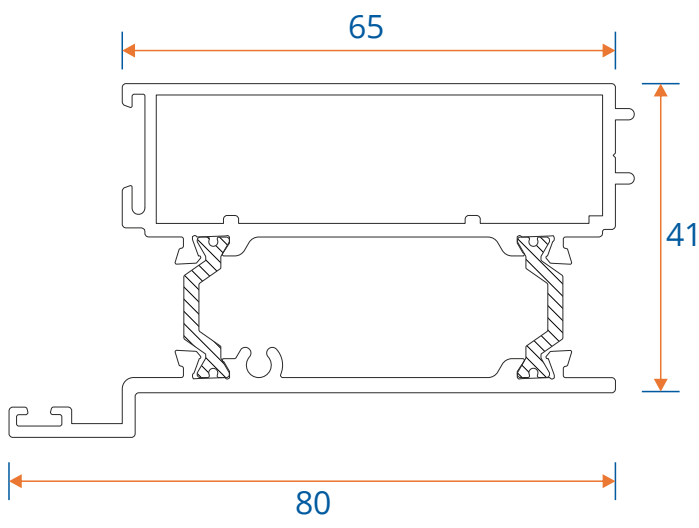

Coupling - Open Out Doors	18
Coupling - Open In Doors	19
Astragal Bars	20

Outer Frame, Sash & Handle Plate

W20015 - Equal Leg Outer Frame

W20027 - Sash

W20038 - Lock / Handle Plate

Transom, Mullion & Coupler

W20168 - Bead

Cills

ETC451 - 85mm Cill

ETC457 - 150mm Cill

Cills

ETC458 - 190mm Cill

ETC479 - 225mm Cill

Open Out Door

Open Out Door

Head with 20mm Add On For 47mm Extensions

Head With 42mm Extension

Open Out Door

Double Door Meeting Stile

Double Door Meeting Stile - Handle Plate

Open In Door

Threshold With No Cill

Threshold With 150mm Cill

Open In Door

Head

Head With Extension

Open In Door

Head with 20mm Add On For 47mm Extensions

Head With 42mm Extension

Open In Door