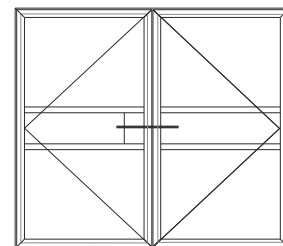

Open Out Door

Head with 20mm Add On For 47mm Extensions

Head With 42mm Extension

Open Out Door

Double Door Meeting Stile

Double Door Meeting Stile - Handle Plate

Open In Door

Threshold With No Cill

Threshold With 150mm Cill

Open In Door

Head

Head With Extension

Open In Door

Head with 20mm Add On For 47mm Extensions

Head With 42mm Extension

Open In Door