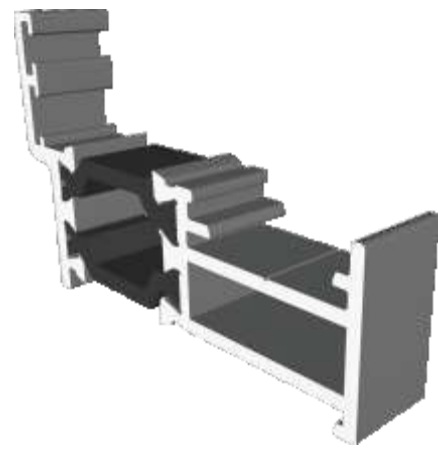

HERITAGE STEPPED DOOR

SECTION IDENTIFICATION GUIDE

**TRADE
SUPERSTORE
ONLINE**

*We build better
together*

Contents

Sections

Outer Frame, Sash & Handle Plate	3
Transom, Mullion & Coupler	4
Astragal Bars & Beads	5
Cills	6-7

Open Out Doors

Jambs	8
Threshold - With & Without Cill	9
Head - With & Without Extension	10 - 11
Double Door Meeting Stiles	12

Open In Doors

Jambs	13
Threshold - With & Without Cill	14
Head - With & Without Extension	15 - 16
Double Door Meeting Stiles	17

Coupling - Open Out Doors	18
Coupling - Open In Doors	19
Astragal Bars	20

Outer Frame, Sash & Handle Plate

W20015 - Equal Leg Outer Frame

W20027 - Sash

W20038 - Lock / Handle Plate

Transom, Mullion & Coupler