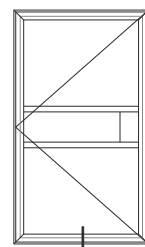

W20168 - Bead

Cills

ETC451 - 85mm Cill

ETC457 - 150mm Cill

Cills

ETC458 - 190mm Cill

ETC479 - 225mm Cill

Open Out Door

Hinge Jamb

Locking Jamb

Open Out Door

Threshold With No Cill

Threshold With 150mm Cill

Open Out Door

Head

Head With 32mm Extension

Open Out Door

Head with 20mm Add On For 47mm Extensions

Head With 42mm Extension

Open Out Door

Double Door Meeting Stile

Double Door Meeting Stile - Handle Plate

Open In Door

Threshold With No Cill

Threshold With 150mm Cill

Open In Door

Head

Head With Extension

Open In Door

Head with 20mm Add On For 47mm Extensions

Head With 42mm Extension

Open In Door