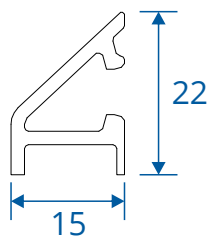

W20037 - Transom / Lay Bar

W20048 - Mullion For Double Door

W20051 - Universal Coupler

Astragal Bars & Beads

ETC582 - 19mm Flat Astragal

ZSB246 - 25mm Flat Astragal

W20166 - 41mm Flat Astragal

VL72 - Weather Bar

W20168 - Bead

Cills

ETC451 - 85mm Cill

ETC457 - 150mm Cill

Cills

ETC458 - 190mm Cill

ETC479 - 225mm Cill

Open Out Door

Hinge Jamb

Locking Jamb

Open Out Door

Threshold With No Cill

Threshold With 150mm Cill

Open Out Door

Head

Head With 32mm Extension

Open Out Door

Head with 20mm Add On For 47mm Extensions

Head With 42mm Extension

Open Out Door

Double Door Meeting Stile

Double Door Meeting Stile - Handle Plate

Open In Door

Threshold With No Cill