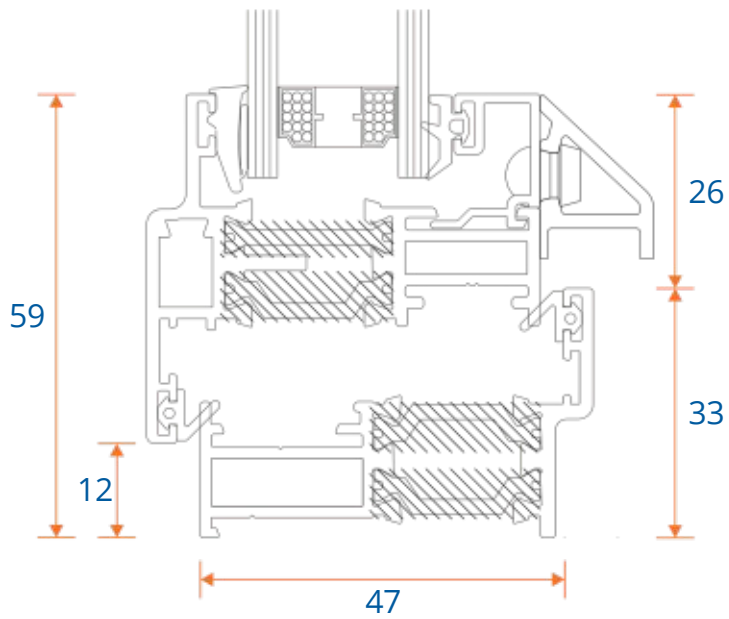

W20168 - Bead

Cills

ETC451 - 85mm Cill

ETC457 - 150mm Cill

Cills

ETC458 - 190mm Cill

ETC479 - 225mm Cill

Open Out Door

Hinge Jamb

Locking Jamb

Open Out Door

Threshold With No Cill

Threshold With 150mm Cill

Open Out Door

Head

Head With 32mm Extension

Open Out Door

Head with 20mm Add On For 47mm Extensions

Head With 42mm Extension

Open Out Door

Double Door Meeting Stile

Double Door Meeting Stile - Handle Plate

Open In Door

Threshold With No Cill

Threshold With 150mm Cill

Open In Door

Head

Head With Extension

Open In Door

Head with 20mm Add On For 47mm Extensions

Head With 42mm Extension

Open In Door