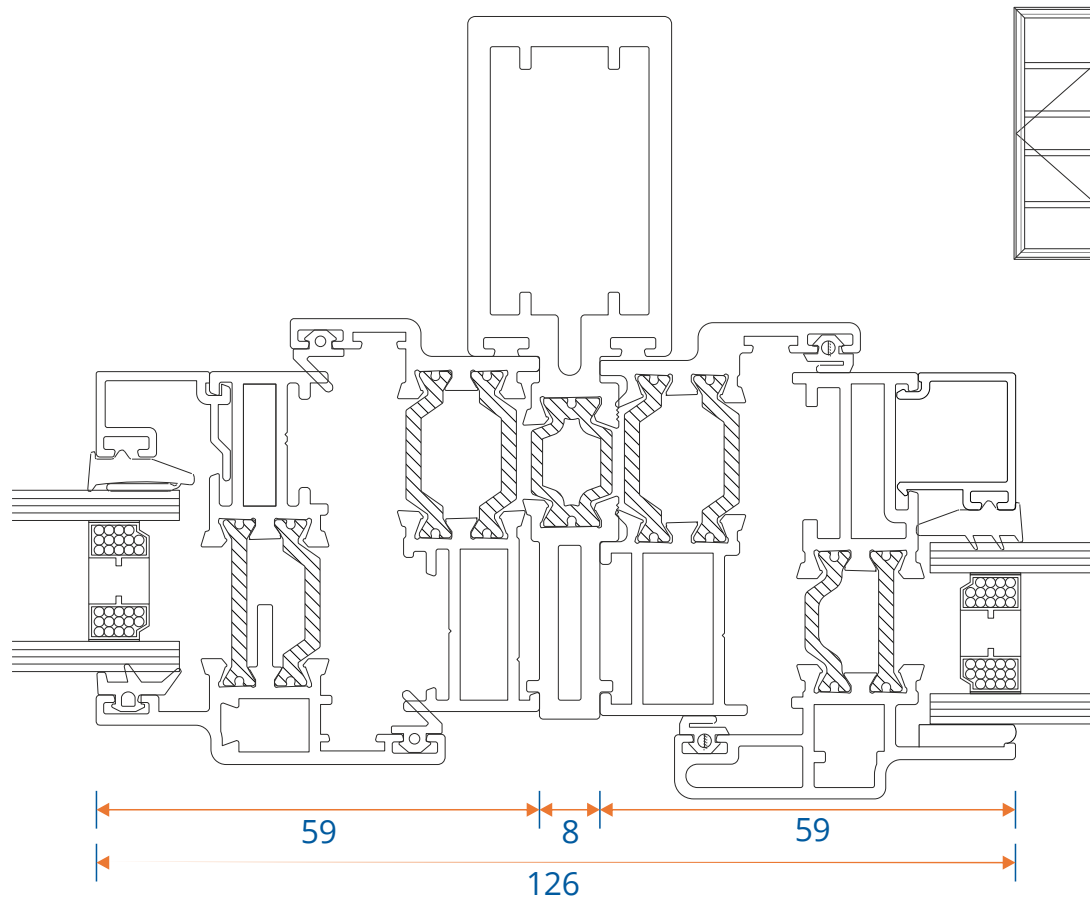

W20168 - Bead

Cills

ETC451 - 85mm Cill

ETC457 - 150mm Cill

Cills

ETC458 - 190mm Cill

ETC479 - 225mm Cill

Open Out Door

Open Out Door

Head with 20mm Add On For 47mm Extensions

Head With 42mm Extension

Open Out Door

Double Door Meeting Stile

Double Door Meeting Stile - Handle Plate

Open In Door

Threshold With No Cill

Threshold With 150mm Cill

Open In Door

Head

Head With Extension

Open In Door

Head with 20mm Add On For 47mm Extensions

Head With 42mm Extension

Open In Door

Double Door Meeting Stile

Double Door Meeting Stile - Handle Plate

Coupling

Open Out Door - Door to Opening Window

Open Out Door - Door to Fixed Window

Coupling

Open In Door - Door to Opening Window

Open In Door - Door to Fixed Window