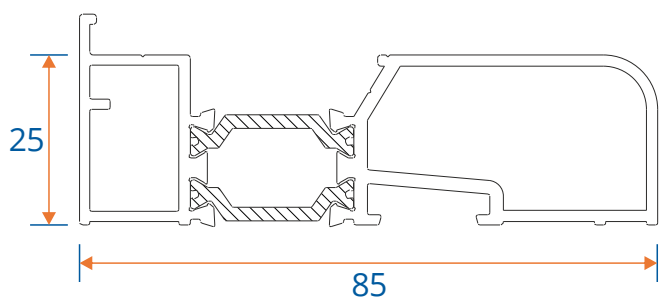

W20168 - Bead

Cills

ETC451 - 85mm Cill

ETC457 - 150mm Cill

Cills

ETC458 - 190mm Cill

ETC479 - 225mm Cill

Open Out Door

Hinge Jamb

Locking Jamb

Open Out Door

Threshold With No Cill

Threshold With 150mm Cill

Open Out Door

Head

Head With 32mm Extension

Threshold With 150mm Cill

Open In Door

Head

Head With Extension

Open In Door

Head with 20mm Add On For 47mm Extensions

Head With 42mm Extension

Open In Door