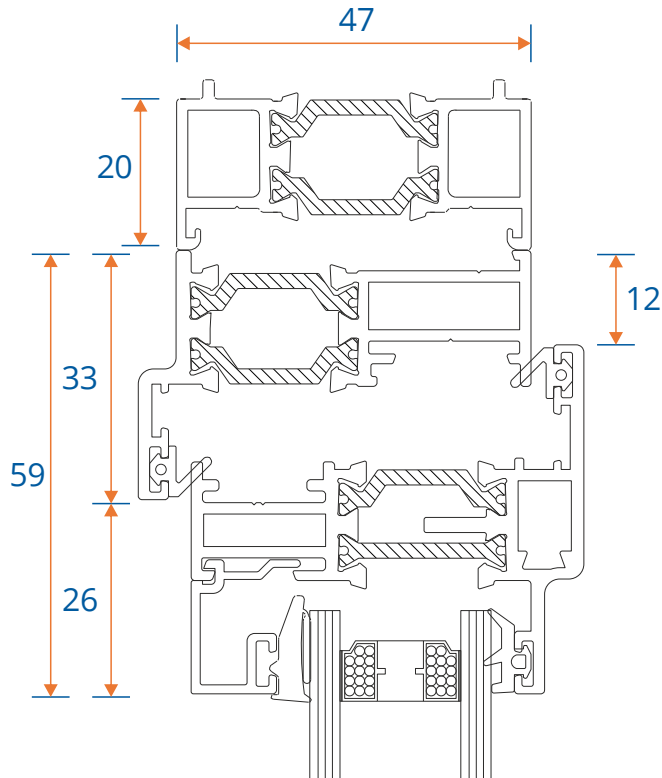

W20168 - Bead

Cills

ETC451 - 85mm Cill

ETC457 - 150mm Cill

Cills

ETC458 - 190mm Cill

ETC479 - 225mm Cill

Open Out Door

Open Out Door

Head with 20mm Add On For 47mm Extensions

Head With 42mm Extension

Open Out Door

Double Door Meeting Stile

Double Door Meeting Stile - Handle Plate

Open In Door

Threshold With No Cill

Threshold With 150mm Cill

Open In Door

Head

Head With Extension

Open In Door

Head with 20mm Add On For 47mm Extensions

Head With 42mm Extension

Open In Door

Double Door Meeting Stile

Double Door Meeting Stile - Handle Plate

Coupling

Open Out Door - Door to Opening Window

Open Out Door - Door to Fixed Window

Coupling

Open In Door - Door to Opening Window

Open In Door - Door to Fixed Window