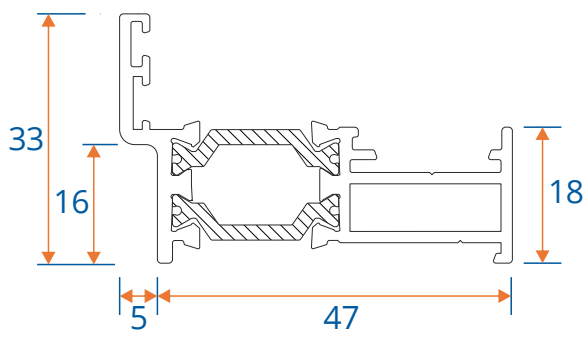

Open Out Doors

Jambs	8
Threshold - With & Without Cill	9
Head - With & Without Extension	10 - 11
Double Door Meeting Stiles	12

Open In Doors

Jambs	13
Threshold - With & Without Cill	14
Head - With & Without Extension	15 - 16
Double Door Meeting Stiles	17

Coupling - Open Out Doors	18
Coupling - Open In Doors	19
Astragal Bars	20

Outer Frame, Sash & Handle Plate

W20015 - Equal Leg Outer Frame

W20027 - Sash

W20038 - Lock / Handle Plate

Transom, Mullion & Coupler

Open Out Door

Head with 20mm Add On For 47mm Extensions

Head With 42mm Extension

Open Out Door

Double Door Meeting Stile

Double Door Meeting Stile - Handle Plate

Open In Door

Threshold With No Cill

Threshold With 150mm Cill

Open In Door

Head

Head With Extension

Open In Door

Head with 20mm Add On For 47mm Extensions

Head With 42mm Extension

Open In Door