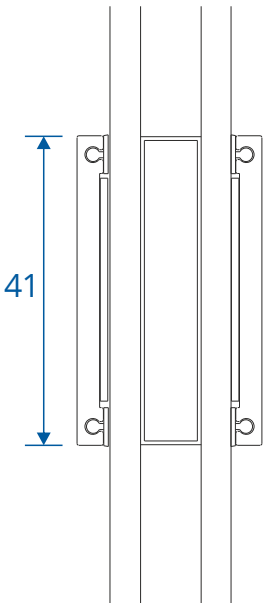

Open Out Door

Head with 20mm Add On For 47mm Extensions

Head With 42mm Extension

Open Out Door

Double Door Meeting Stile

Double Door Meeting Stile - Handle Plate

Open In Door

Threshold With No Cill

Threshold With 150mm Cill

Open In Door

Head

Head With Extension

Open In Door

Head with 20mm Add On For 47mm Extensions

Head With 42mm Extension

Open In Door

Double Door Meeting Stile

Double Door Meeting Stile - Handle Plate

Coupling

Open Out Door - Door to Opening Window

Open Out Door - Door to Fixed Window

Coupling

Open In Door - Door to Opening Window

Open In Door - Door to Fixed Window

Astragal Bars

19mm Flat In And Out

25mm Flat In And Out

41mm Flat In And Out

Main Office

Units 8,
Tomlinson
Industrial Estate,
Derby,
DE21 4ED

t: 0333 090 9217
e: hello@tradesuperstoreonline.co.uk
w: www.tradesuperstoreonline.co.uk