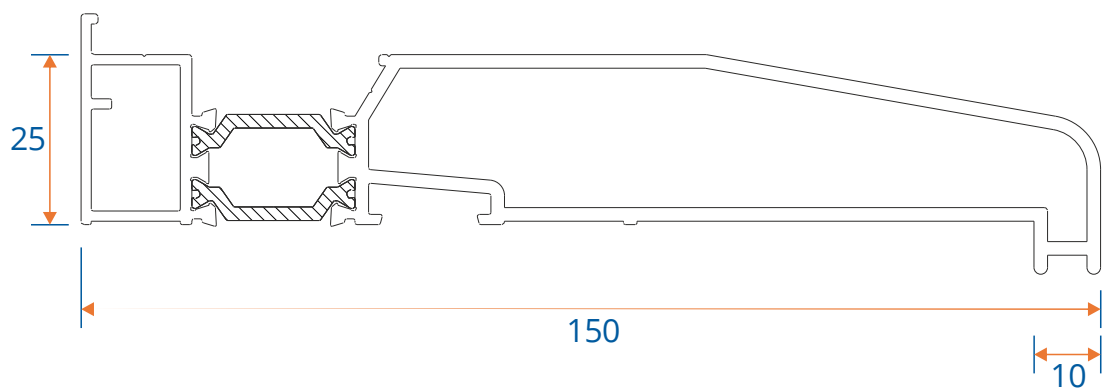

W20168 - Bead

Cills

ETC451 - 85mm Cill

ETC457 - 150mm Cill

Cills

ETC458 - 190mm Cill

ETC479 - 225mm Cill

Open Out Door

Hinge Jamb

Locking Jamb

Open Out Door

Threshold With No Cill

Threshold With 150mm Cill

Open Out Door

Head

Head With 32mm Extension

Open Out Door

Head with 20mm Add On For 47mm Extensions

Head With 42mm Extension

Open Out Door

Double Door Meeting Stile

Double Door Meeting Stile - Handle Plate

Open In Door

Threshold With No Cill

Threshold With 150mm Cill

Open In Door

Head

Head With Extension

Open In Door

Head with 20mm Add On For 47mm Extensions

Head With 42mm Extension

Open In Door