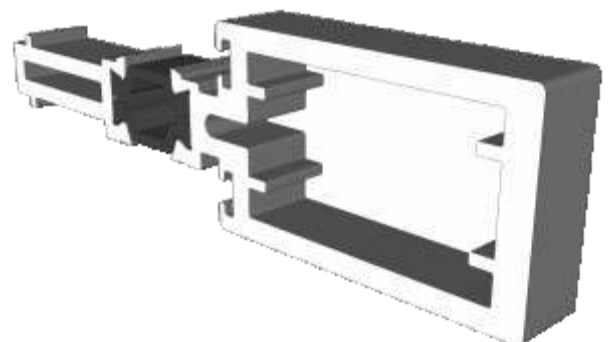

W20051 - Universal Coupler