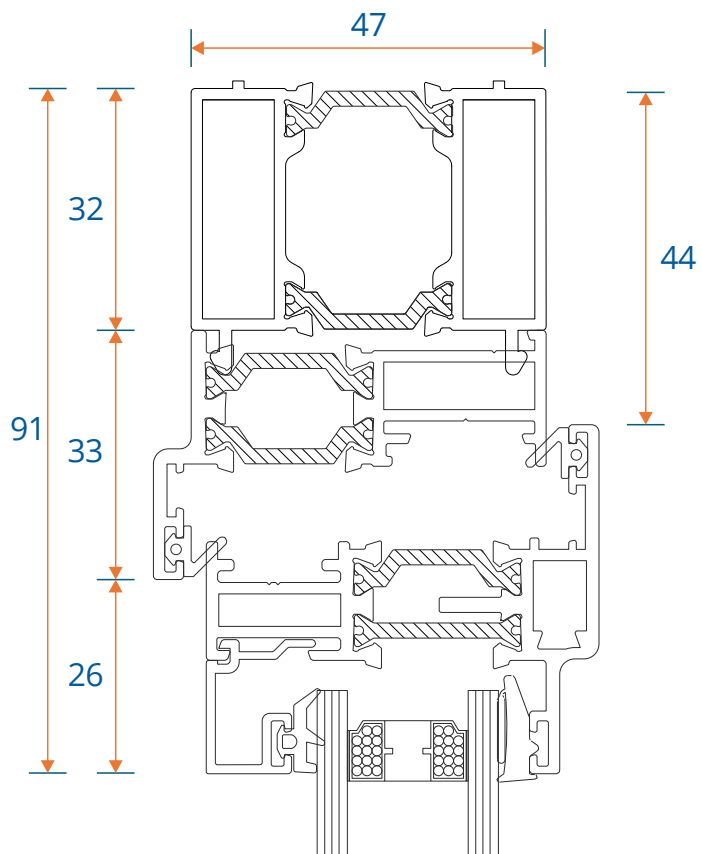

W20168 - Bead

Cills

ETC451 - 85mm Cill

ETC457 - 150mm Cill

Cills

ETC458 - 190mm Cill

ETC479 - 225mm Cill

Open Out Door

Open Out Door

Head with 20mm Add On For 47mm Extensions

Head With 42mm Extension

Open Out Door

Double Door Meeting Stile

Double Door Meeting Stile - Handle Plate

Open In Door

Threshold With No Cill

Threshold With 150mm Cill

Open In Door

Head

Head With Extension

Open In Door

Head with 20mm Add On For 47mm Extensions

Head With 42mm Extension

Open In Door

Double Door Meeting Stile

Double Door Meeting Stile - Handle Plate

Coupling

Open Out Door - Door to Opening Window

Open Out Door - Door to Fixed Window

Coupling

Open In Door - Door to Opening Window

Open In Door - Door to Fixed Window