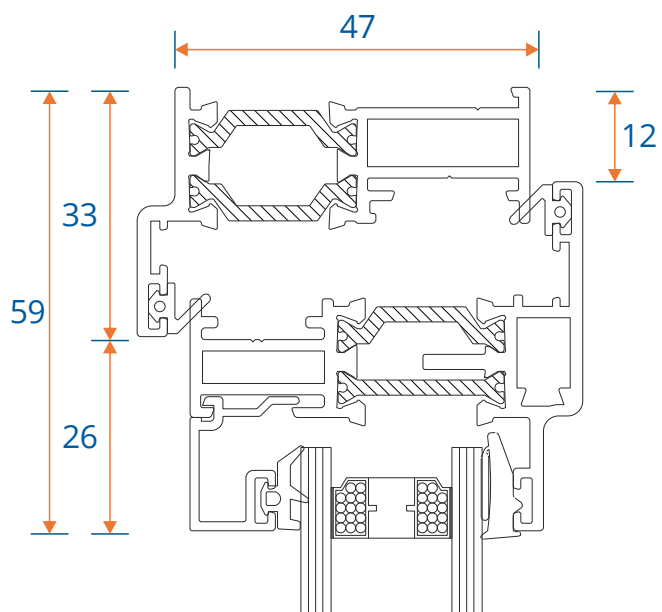

W20168 - Bead

Cills

ETC451 - 85mm Cill

ETC457 - 150mm Cill

Cills

ETC458 - 190mm Cill

ETC479 - 225mm Cill

Open Out Door

Hinge Jamb

Locking Jamb

Open Out Door

Threshold With No Cill

Threshold With 150mm Cill

Open Out Door

Head

Head With 32mm Extension

Open Out Door

Head with 20mm Add On For 47mm Extensions

Head With 42mm Extension

Open Out Door

Double Door Meeting Stile

Double Door Meeting Stile - Handle Plate

Open In Door

Threshold With No Cill

Threshold With 150mm Cill

Open In Door

Head

Head With Extension

Open In Door

Head with 20mm Add On For 47mm Extensions

Head With 42mm Extension

Open In Door