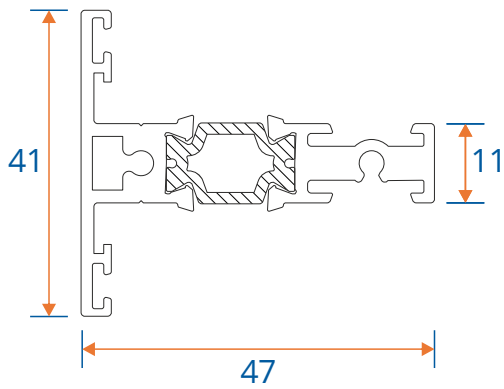

Transom, Mullion & Coupler

W20037 - Transom / Lay Bar