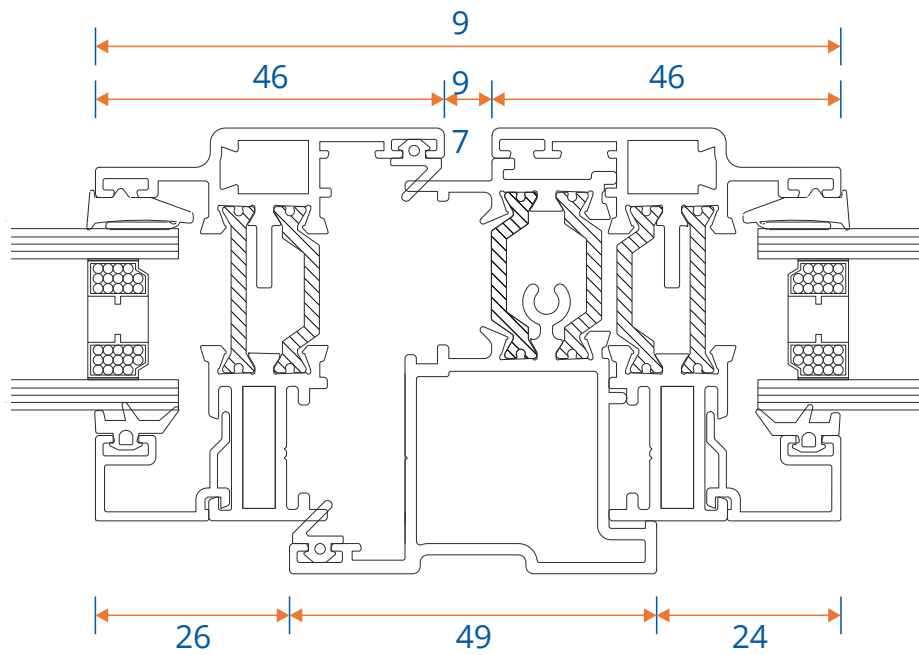

W20168 - Bead

Cills

ETC451 - 85mm Cill

ETC457 - 150mm Cill

Cills

ETC458 - 190mm Cill

ETC479 - 225mm Cill

Open Out Door

Open Out Door

Head with 20mm Add On For 47mm Extensions

Head With 42mm Extension

Open Out Door

Double Door Meeting Stile

Double Door Meeting Stile - Handle Plate

Open In Door

Threshold With No Cill

Threshold With 150mm Cill

Open In Door

Head

Head With Extension

Open In Door

Head with 20mm Add On For 47mm Extensions

Head With 42mm Extension

Open In Door

Double Door Meeting Stile

Double Door Meeting Stile - Handle Plate

Coupling

Open Out Door - Door to Opening Window

Open Out Door - Door to Fixed Window

Coupling

Open In Door - Door to Opening Window

Open In Door - Door to Fixed Window