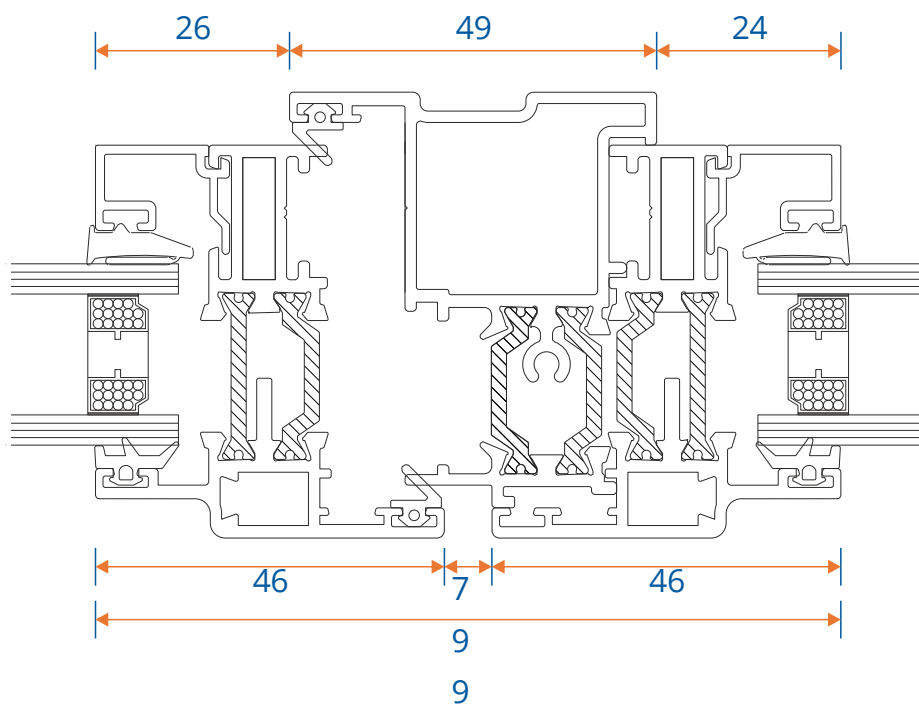

Hinge Jamb

Locking Jamb

Open Out Door

Threshold With No Cill

Threshold With 150mm Cill

Open Out Door

Head

Head With 32mm Extension

Open Out Door

Head with 20mm Add On For 47mm Extensions

Head With 42mm Extension

Open Out Door

Double Door Meeting Stile

Double Door Meeting Stile - Handle Plate

Open In Door

Threshold With No Cill

Threshold With 150mm Cill

Open In Door

Head

Head With Extension

Open In Door

Head with 20mm Add On For 47mm Extensions

Head With 42mm Extension

Open In Door