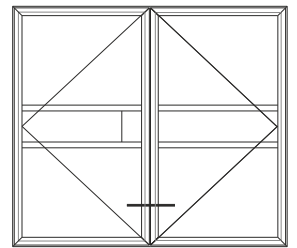

Open Out Door

Head with 20mm Add On For 47mm Extensions

Head With 42mm Extension

Open Out Door

Double Door Meeting Stile

Double Door Meeting Stile - Handle Plate

Open In Door

Threshold With No Cill

Threshold With 150mm Cill

Open In Door

Head

Head With Extension

Open In Door

Head with 20mm Add On For 47mm Extensions

Head With 42mm Extension

Open In Door

Double Door Meeting Stile

Double Door Meeting Stile - Handle Plate

Coupling

Open Out Door - Door to Opening Window

Open Out Door - Door to Fixed Window

Coupling

Open In Door - Door to Opening Window

Open In Door - Door to Fixed Window