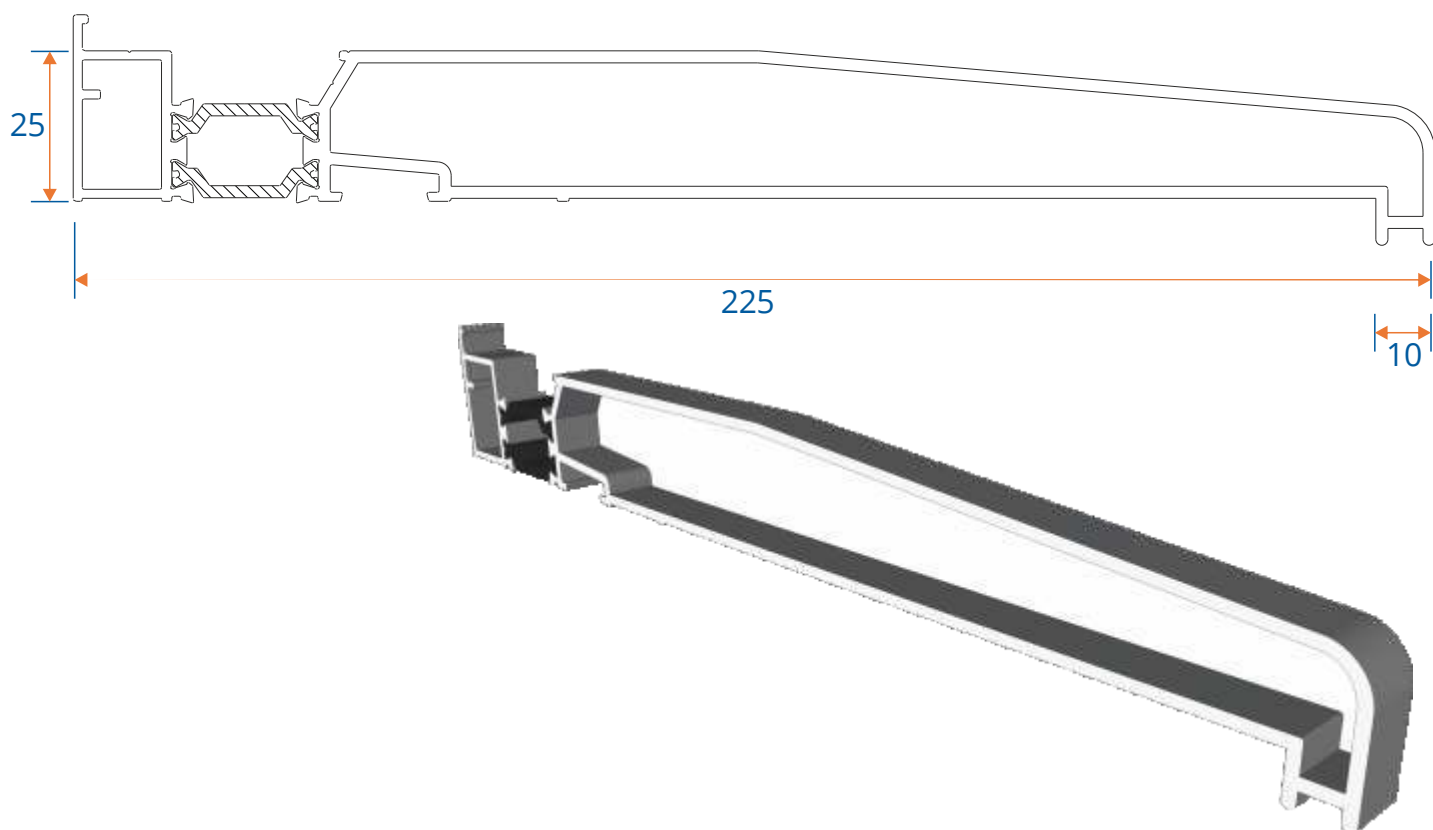

W20168 - Bead

Cills

ETC451 - 85mm Cill

ETC457 - 150mm Cill

Cills

ETC458 - 190mm Cill

ETC479 - 225mm Cill

Open Out Door

Hinge Jamb

Locking Jamb

Open Out Door

Threshold With No Cill

Threshold With 150mm Cill

Open Out Door

Head

Head With 32mm Extension

Open Out Door

Head with 20mm Add On For 47mm Extensions

Head With 42mm Extension

Open Out Door

Double Door Meeting Stile

Double Door Meeting Stile - Handle Plate

Open In Door

Threshold With No Cill

Threshold With 150mm Cill

Open In Door

Head

Head With Extension

Open In Door

Head with 20mm Add On For 47mm Extensions

Head With 42mm Extension

Open In Door