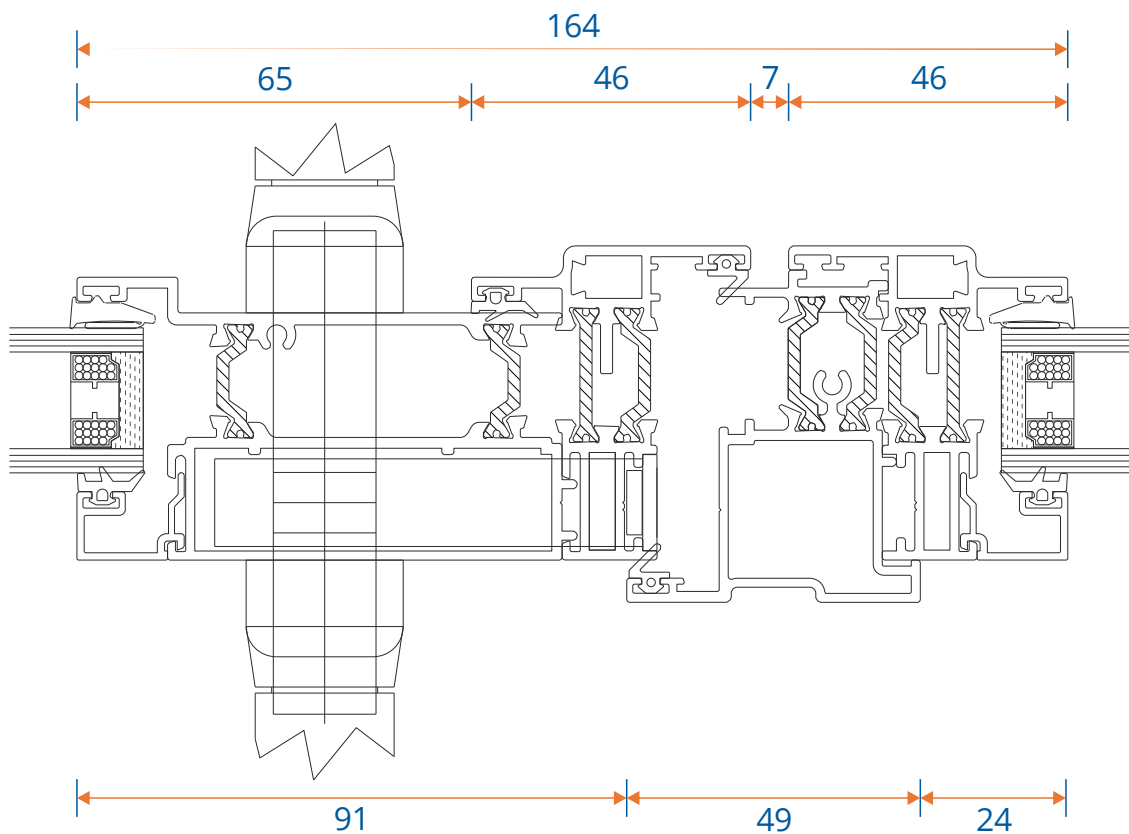

Double Door Meeting Stile - Handle Plate