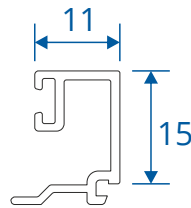

W20168 - Bead

Cills

ETC451 - 85mm Cill

ETC457 - 150mm Cill

Cills

ETC458 - 190mm Cill

ETC479 - 225mm Cill

Open Out Door

Hinge Jamb

Locking Jamb

Open Out Door

Threshold With No Cill

Threshold With 150mm Cill

Open Out Door

Head

Head With 32mm Extension

Open Out Door

Head with 20mm Add On For 47mm Extensions

Head With 42mm Extension

Open Out Door

Double Door Meeting Stile

Double Door Meeting Stile - Handle Plate

Open In Door

Threshold With No Cill

Threshold With 150mm Cill

Open In Door

Head

Head With Extension

Open In Door

Head with 20mm Add On For 47mm Extensions

Head With 42mm Extension

Open In Door