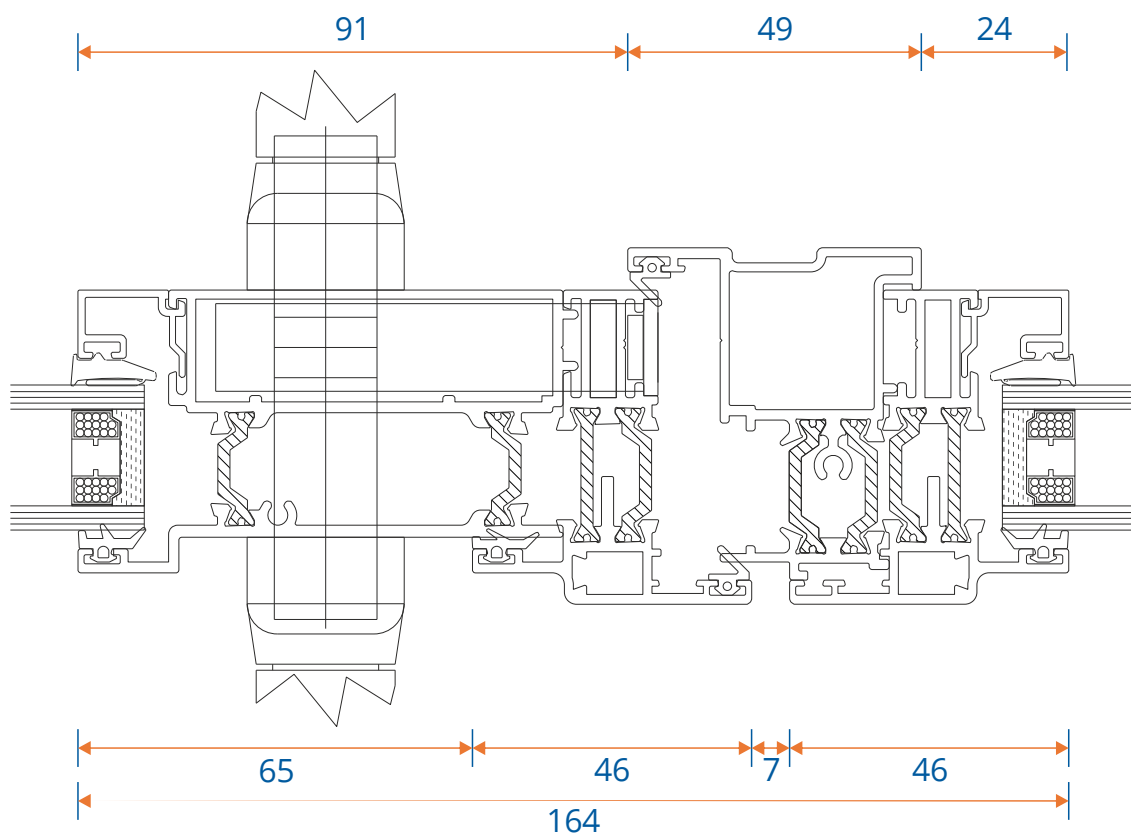

Hinge Jamb

Locking Jamb

Open Out Door

Threshold With No Cill

Threshold With 150mm Cill

Open Out Door

Head

Head With 32mm Extension

Open Out Door

Head with 20mm Add On For 47mm Extensions

Head With 42mm Extension

Open Out Door

Double Door Meeting Stile

Double Door Meeting Stile - Handle Plate

Open In Door

Threshold With No Cill

Threshold With 150mm Cill

Open In Door

Head

Head With Extension

Open In Door

Head with 20mm Add On For 47mm Extensions

Head With 42mm Extension

Open In Door