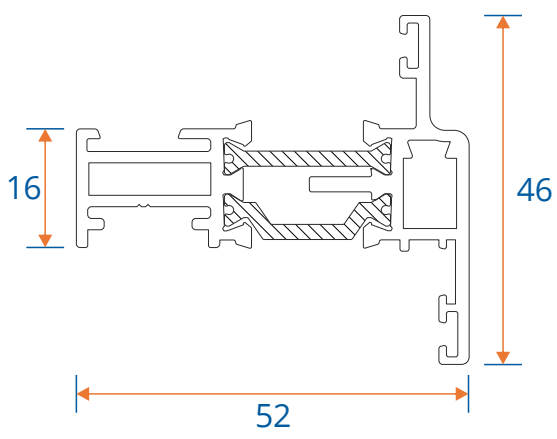

Open Out Doors

Jambs	8
Threshold - With & Without Cill	9
Head - With & Without Extension	10 - 11
Double Door Meeting Stiles	12

Open In Doors

Jambs	13
Threshold - With & Without Cill	14
Head - With & Without Extension	15 - 16
Double Door Meeting Stiles	17

Coupling - Open Out Doors	18
Coupling - Open In Doors	19
Astragal Bars	20

Outer Frame, Sash & Handle Plate

W20015 - Equal Leg Outer Frame

W20027 - Sash

W20038 - Lock / Handle Plate

Transom, Mullion & Coupler

Open Out Door

Head with 20mm Add On For 47mm Extensions

Head With 42mm Extension

Open Out Door

Double Door Meeting Stile

Double Door Meeting Stile - Handle Plate

Open In Door

Threshold With No Cill

Threshold With 150mm Cill

Open In Door

Head

Head With Extension

Open In Door

Head with 20mm Add On For 47mm Extensions

Head With 42mm Extension

Open In Door