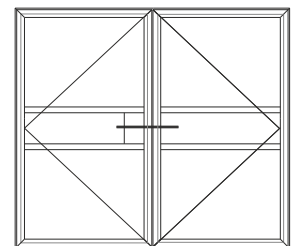

Open Out Door

Head with 20mm Add On For 47mm Extensions

Head With 42mm Extension

Open Out Door

Double Door Meeting Stile

Double Door Meeting Stile - Handle Plate

Open In Door

Threshold With No Cill

Threshold With 150mm Cill

Open In Door

Head

Head With Extension

Open In Door

Head with 20mm Add On For 47mm Extensions

Head With 42mm Extension

Open In Door

Double Door Meeting Stile

Double Door Meeting Stile - Handle Plate

Coupling

Open Out Door - Door to Opening Window

Open Out Door - Door to Fixed Window

Coupling

Open In Door - Door to Opening Window

Open In Door - Door to Fixed Window