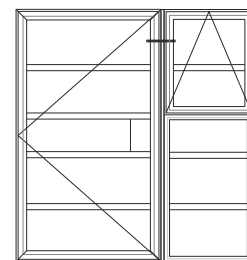

Threshold With 150mm Cill

Open In Door

Head

Head With Extension

Open In Door

Head with 20mm Add On For 47mm Extensions

Head With 42mm Extension

Open In Door

Double Door Meeting Stile

Double Door Meeting Stile - Handle Plate

Coupling

Open Out Door - Door to Opening Window

Open Out Door - Door to Fixed Window

Coupling

Open In Door - Door to Opening Window

Open In Door - Door to Fixed Window