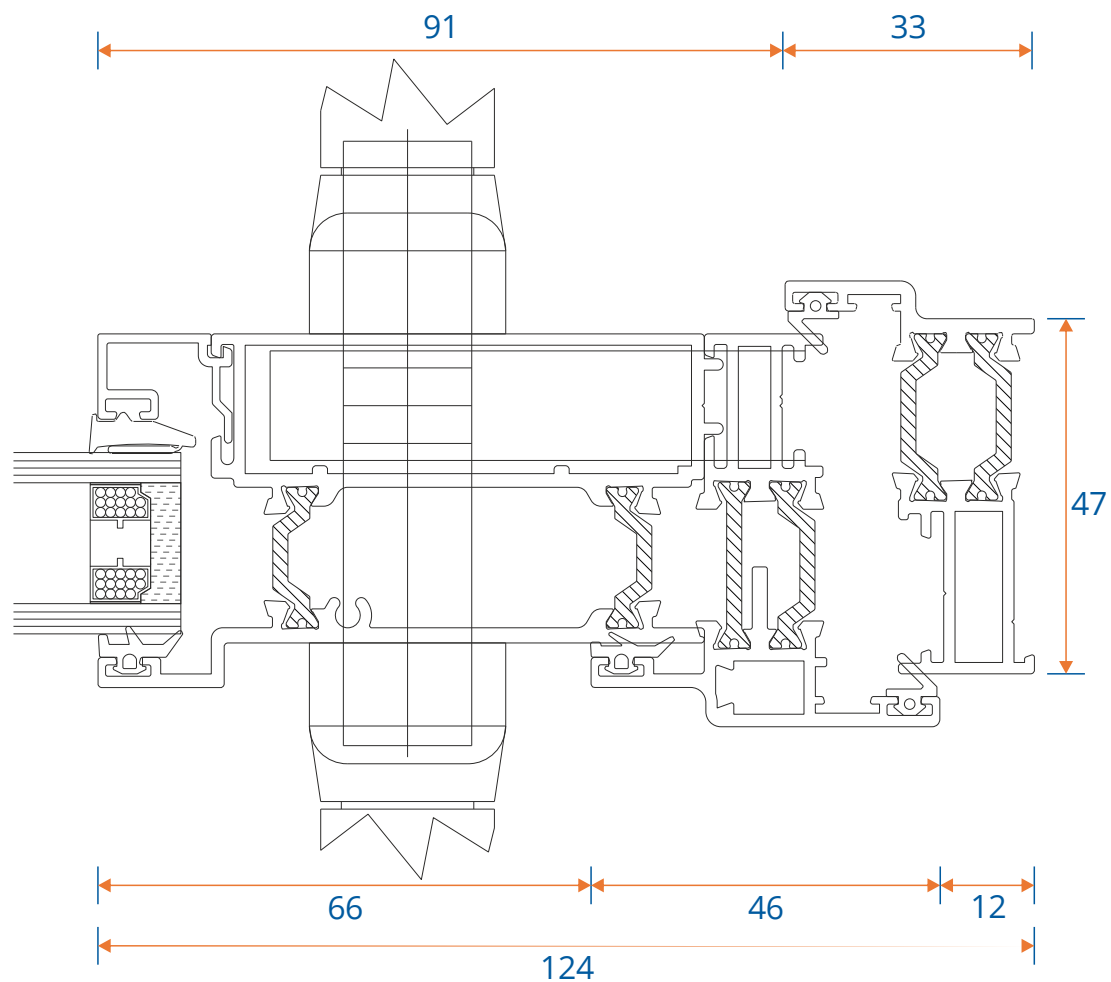

W20168 - Bead

Cills

ETC451 - 85mm Cill

ETC457 - 150mm Cill

Cills

ETC458 - 190mm Cill

ETC479 - 225mm Cill

Open Out Door

Hinge Jamb

Locking Jamb

Open Out Door

Threshold With No Cill

Threshold With 150mm Cill

Open Out Door

Head

Head With 32mm Extension

Open Out Door

Head with 20mm Add On For 47mm Extensions

Head With 42mm Extension

Open Out Door

Double Door Meeting Stile

Double Door Meeting Stile - Handle Plate

Open In Door

Threshold With No Cill

Threshold With 150mm Cill

Open In Door

Head

Head With Extension

Open In Door

Head with 20mm Add On For 47mm Extensions

Head With 42mm Extension

Open In Door