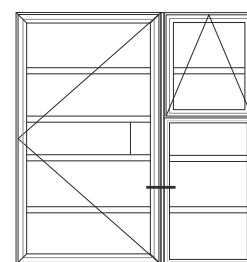

Threshold With 150mm Cill

Open In Door

Head

Head With Extension

Open In Door

Head with 20mm Add On For 47mm Extensions

Head With 42mm Extension

Open In Door

Double Door Meeting Stile

Double Door Meeting Stile - Handle Plate

Coupling

Open Out Door - Door to Opening Window

Open Out Door - Door to Fixed Window

Coupling

Open In Door - Door to Opening Window

Open In Door - Door to Fixed Window