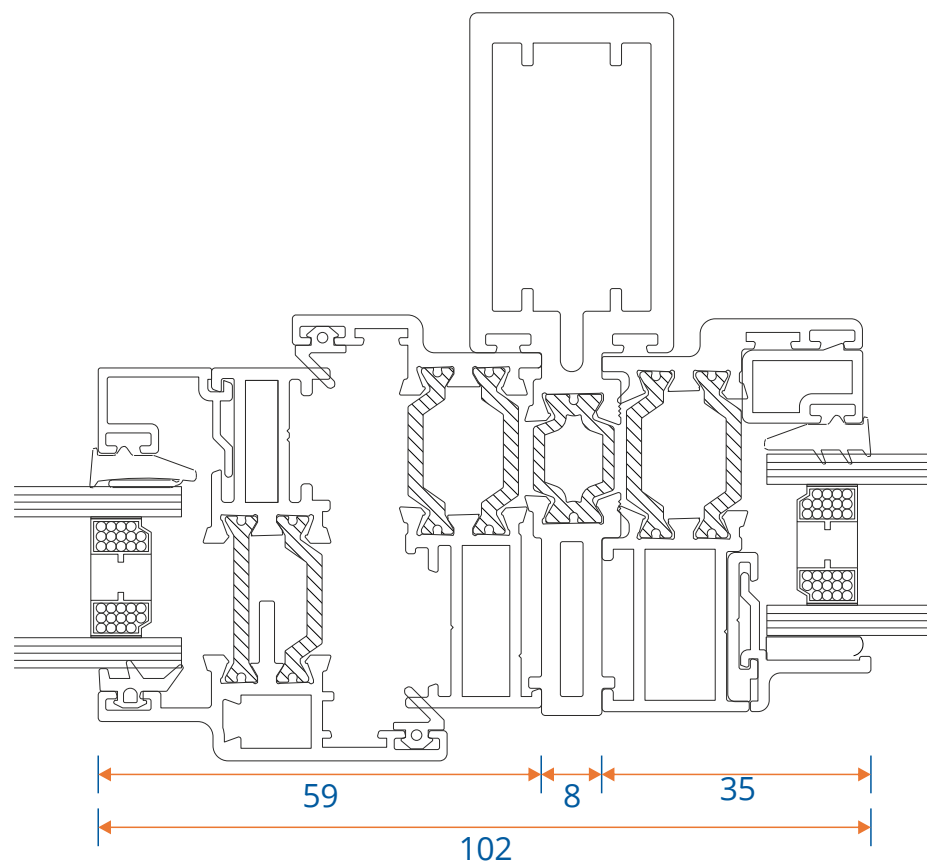

Open Out Door

Head with 20mm Add On For 47mm Extensions

Head With 42mm Extension

Open Out Door

Double Door Meeting Stile

Double Door Meeting Stile - Handle Plate

Open In Door

Threshold With No Cill

Threshold With 150mm Cill

Open In Door

Head

Head With Extension

Open In Door

Head with 20mm Add On For 47mm Extensions

Head With 42mm Extension

Open In Door

Double Door Meeting Stile

Double Door Meeting Stile - Handle Plate

Coupling

Open Out Door - Door to Opening Window

Open Out Door - Door to Fixed Window

Coupling

Open In Door - Door to Opening Window

Open In Door - Door to Fixed Window

Astragal Bars

19mm Flat In And Out

25mm Flat In And Out

41mm Flat In And Out

Main Office

Units 8,
Tomlinson
Industrial Estate,
Derby,
DE21 4ED

t: 0333 090 9217
e: hello@tradesuperstoreonline.co.uk
w: www.tradesuperstoreonline.co.uk