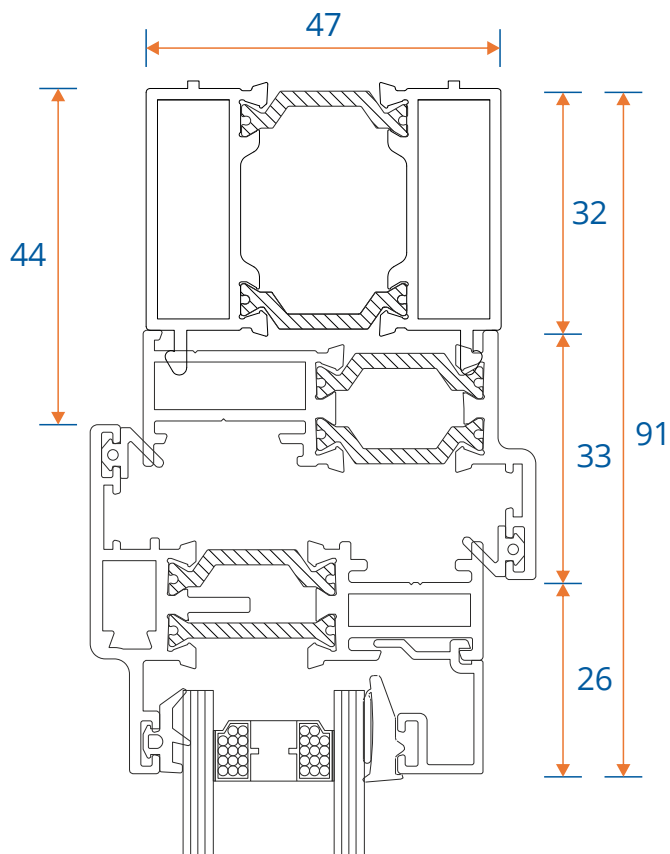

W20168 - Bead

Cills

ETC451 - 85mm Cill

ETC457 - 150mm Cill

Cills

ETC458 - 190mm Cill

ETC479 - 225mm Cill

Open Out Door

Hinge Jamb

Locking Jamb

Open Out Door

Threshold With No Cill

Threshold With 150mm Cill

Open Out Door

Head

Head With 32mm Extension

Open Out Door

Head with 20mm Add On For 47mm Extensions

Head With 42mm Extension

Open Out Door

Double Door Meeting Stile

Double Door Meeting Stile - Handle Plate

Open In Door

Threshold With No Cill

Threshold With 150mm Cill

Open In Door

Head

Head With Extension

Open In Door

Head with 20mm Add On For 47mm Extensions

Head With 42mm Extension

Open In Door