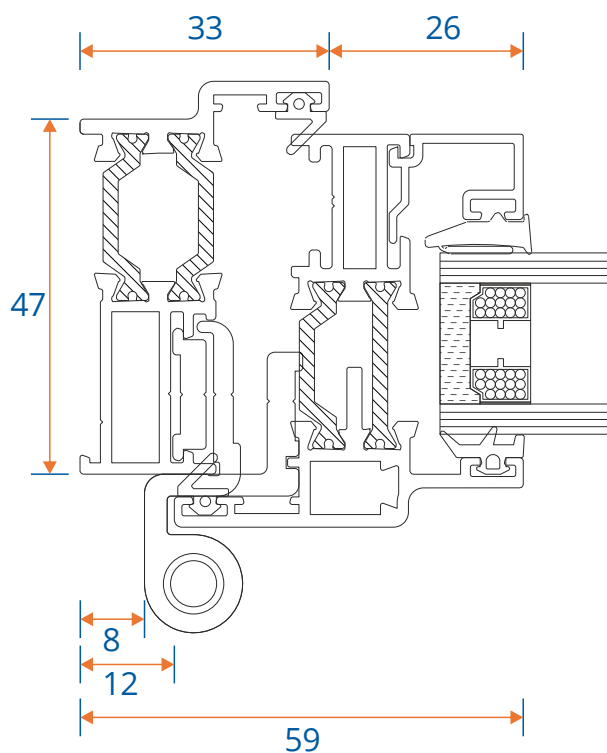

W20168 - Bead

Cills

ETC451 - 85mm Cill

ETC457 - 150mm Cill

Cills

ETC458 - 190mm Cill

ETC479 - 225mm Cill

Open Out Door

Hinge Jamb

Locking Jamb

Open Out Door

Threshold With No Cill

Threshold With 150mm Cill

Open Out Door

Head

Head With 32mm Extension

Open Out Door

Head with 20mm Add On For 47mm Extensions

Head With 42mm Extension

Open Out Door

Double Door Meeting Stile

Double Door Meeting Stile - Handle Plate

Open In Door

Threshold With No Cill

Threshold With 150mm Cill

Open In Door

Head

Head With Extension

Open In Door

Head with 20mm Add On For 47mm Extensions

Head With 42mm Extension

Open In Door