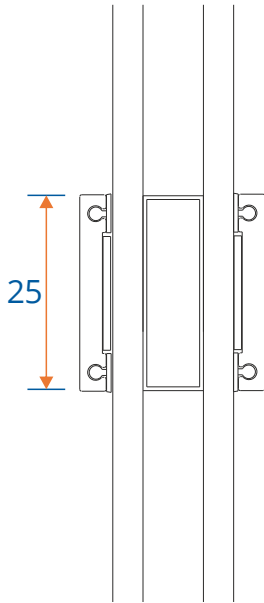

Open Out Door

Head with 20mm Add On For 47mm Extensions

Head With 42mm Extension

Open Out Door

Double Door Meeting Stile

Double Door Meeting Stile - Handle Plate

Open In Door

Threshold With No Cill

Threshold With 150mm Cill

Open In Door

Head

Head With Extension

Open In Door

Head with 20mm Add On For 47mm Extensions

Head With 42mm Extension

Open In Door

Double Door Meeting Stile

Double Door Meeting Stile - Handle Plate

Coupling

Open Out Door - Door to Opening Window

Open Out Door - Door to Fixed Window

Coupling

Open In Door - Door to Opening Window

Open In Door - Door to Fixed Window

Astragal Bars

19mm Flat In And Out

25mm Flat In And Out

41mm Flat In And Out

Main Office

Units 8,
Tomlinson
Industrial Estate,
Derby,
DE21 4ED

t: 0333 090 9217
e: hello@tradesuperstoreonline.co.uk
w: www.tradesuperstoreonline.co.uk