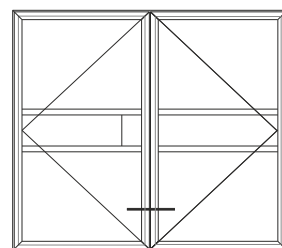

Open Out Door

Head with 20mm Add On For 47mm Extensions

Head With 42mm Extension

Open Out Door

Double Door Meeting Stile

Double Door Meeting Stile - Handle Plate

Open In Door

Threshold With No Cill

Threshold With 150mm Cill

Open In Door

Head

Head With Extension

Open In Door

Head with 20mm Add On For 47mm Extensions

Head With 42mm Extension

Open In Door