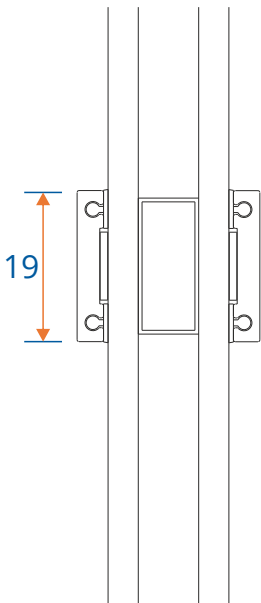

Open Out Door

Head with 20mm Add On For 47mm Extensions

Head With 42mm Extension

Open Out Door

Double Door Meeting Stile

Double Door Meeting Stile - Handle Plate

Open In Door

Threshold With No Cill

Threshold With 150mm Cill

Open In Door

Head

Head With Extension

Open In Door

Head with 20mm Add On For 47mm Extensions

Head With 42mm Extension

Open In Door

Double Door Meeting Stile

Double Door Meeting Stile - Handle Plate

Coupling

Open Out Door - Door to Opening Window

Open Out Door - Door to Fixed Window

Coupling

Open In Door - Door to Opening Window

Open In Door - Door to Fixed Window

Astragal Bars

19mm Flat In And Out

25mm Flat In And Out

41mm Flat In And Out

Main Office

Units 8,
Tomlinson
Industrial Estate,
Derby,
DE21 4ED

t: 0333 090 9217
e: hello@tradesuperstoreonline.co.uk
w: www.tradesuperstoreonline.co.uk