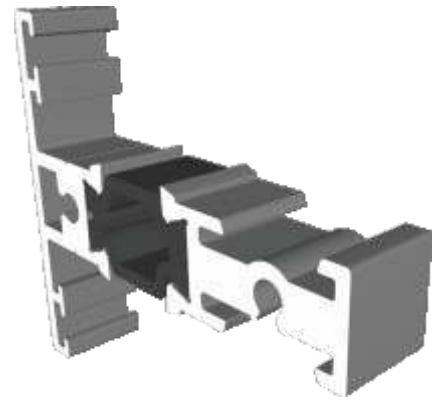

Coupling - Open Out Doors	18
Coupling - Open In Doors	19
Astragal Bars	20

Outer Frame, Sash & Handle Plate

W20015 - Equal Leg Outer Frame

W20027 - Sash

W20038 - Lock / Handle Plate

Transom, Mullion & Coupler

W20037 - Transom / Lay Bar

W20048 - Mullion For Double Door

W20051 - Universal Coupler

Astragal Bars & Beads

ETC582 - 19mm Flat Astragal

ZSB246 - 25mm Flat Astragal

W20166 - 41mm Flat Astragal

VL72 - Weather Bar

W20168 - Bead

Cills

ETC451 - 85mm Cill

ETC457 - 150mm Cill

Cills

ETC458 - 190mm Cill

ETC479 - 225mm Cill

Open Out Door