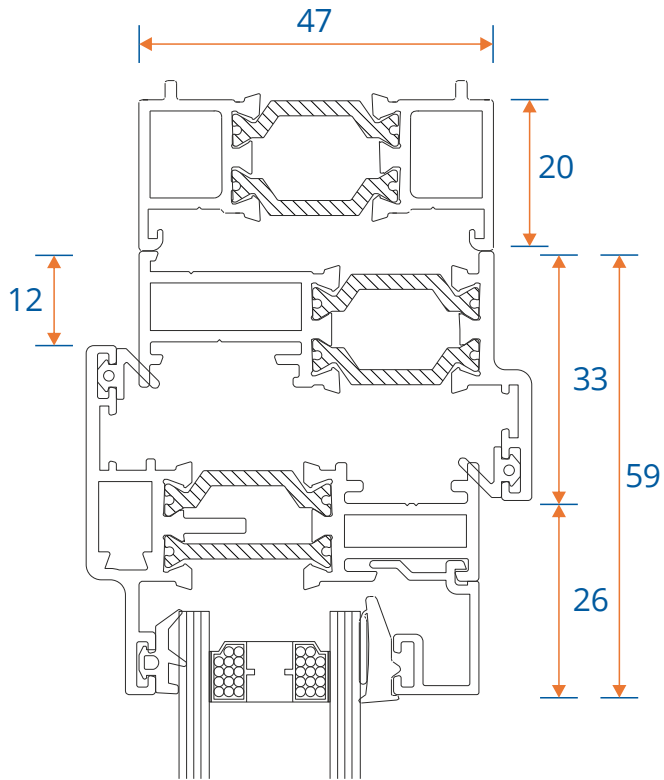

W20168 - Bead

Cills

ETC451 - 85mm Cill

ETC457 - 150mm Cill

Cills

ETC458 - 190mm Cill

ETC479 - 225mm Cill

Open Out Door

Hinge Jamb

Locking Jamb

Open Out Door

Threshold With No Cill

Threshold With 150mm Cill

Open Out Door

Head

Head With 32mm Extension

Open Out Door

Head with 20mm Add On For 47mm Extensions

Head With 42mm Extension

Open Out Door

Double Door Meeting Stile

Double Door Meeting Stile - Handle Plate

Open In Door

Threshold With No Cill

Threshold With 150mm Cill

Open In Door

Head

Head With Extension

Open In Door

Head with 20mm Add On For 47mm Extensions

Head With 42mm Extension

Open In Door