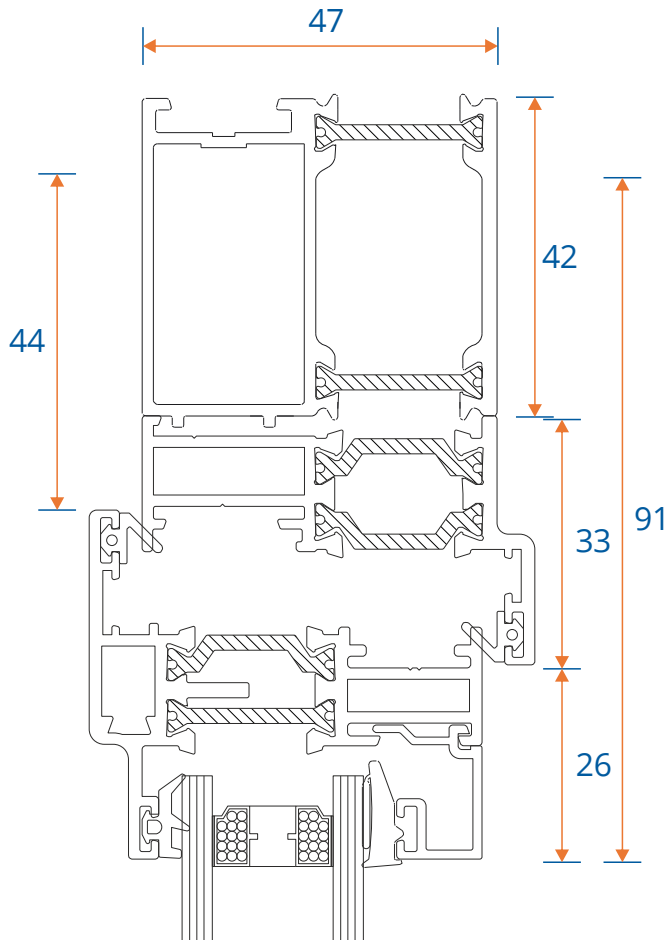

W20168 - Bead

Cills

ETC451 - 85mm Cill

ETC457 - 150mm Cill

Cills

ETC458 - 190mm Cill

ETC479 - 225mm Cill

Open Out Door

Hinge Jamb

Locking Jamb

Open Out Door

Threshold With No Cill

Threshold With 150mm Cill

Open Out Door

Head

Head With 32mm Extension

Open Out Door

Head with 20mm Add On For 47mm Extensions

Head With 42mm Extension

Open Out Door

Double Door Meeting Stile

Double Door Meeting Stile - Handle Plate

Open In Door

Threshold With No Cill

Threshold With 150mm Cill

Open In Door

Head

Head With Extension

Open In Door

Head with 20mm Add On For 47mm Extensions

Head With 42mm Extension

Open In Door