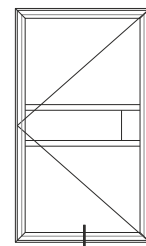

Hinge Jamb

Locking Jamb

Open Out Door

Threshold With No Cill

Threshold With 150mm Cill

Open Out Door

Head

Head With 32mm Extension

Open Out Door

Head with 20mm Add On For 47mm Extensions

Head With 42mm Extension

Open Out Door

Double Door Meeting Stile

Double Door Meeting Stile - Handle Plate

Open In Door

Threshold With No Cill

Threshold With 150mm Cill

Open In Door

Head

Head With Extension

Open In Door

Head with 20mm Add On For 47mm Extensions

Head With 42mm Extension

Open In Door