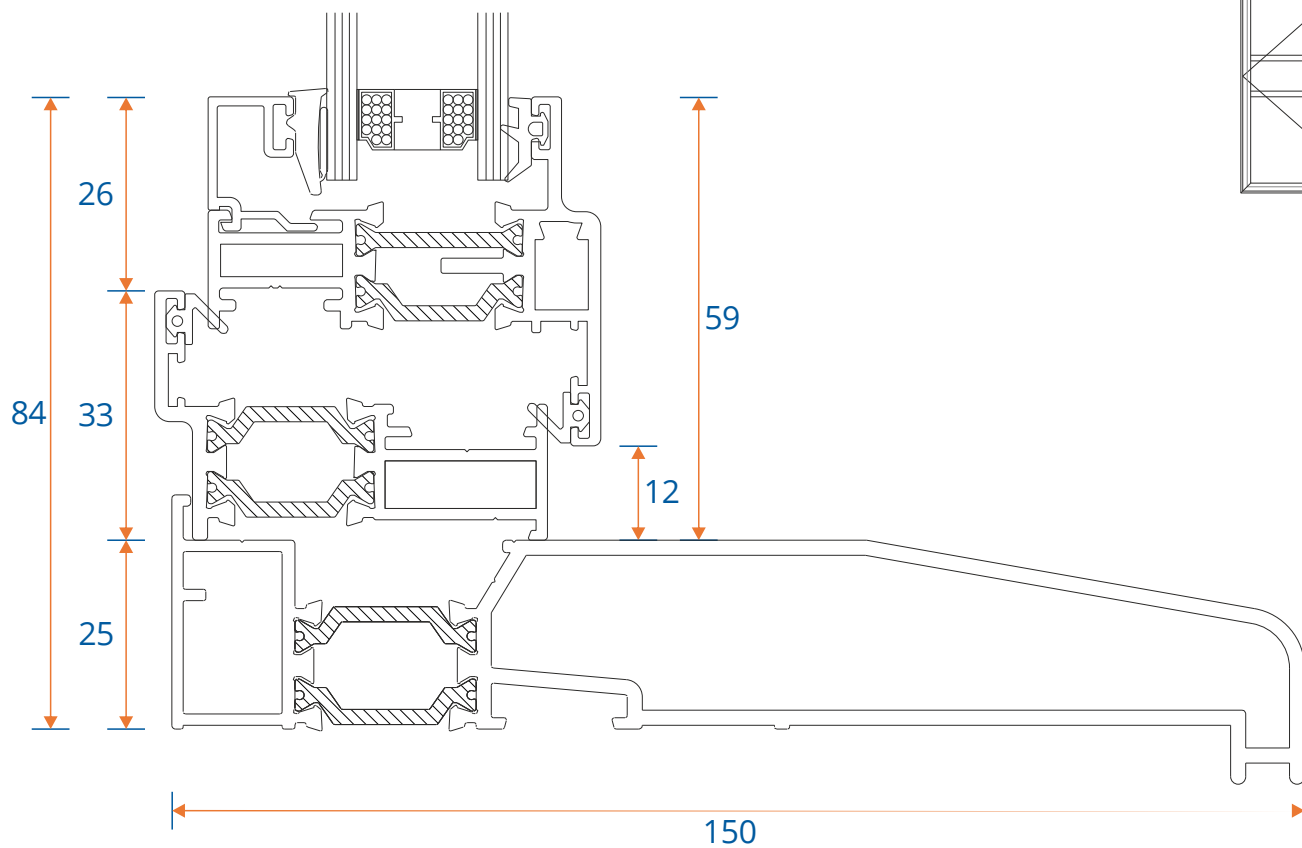

W20168 - Bead

Cills

ETC451 - 85mm Cill

ETC457 - 150mm Cill

Cills

ETC458 - 190mm Cill

ETC479 - 225mm Cill

Open Out Door

Hinge Jamb

Locking Jamb

Open Out Door

Threshold With No Cill

Threshold With 150mm Cill

Open Out Door

Head

Head With 32mm Extension

Open Out Door

Head with 20mm Add On For 47mm Extensions

Head With 42mm Extension

Open Out Door

Double Door Meeting Stile

Double Door Meeting Stile - Handle Plate

Open In Door

Threshold With No Cill

Threshold With 150mm Cill

Open In Door

Head

Head With Extension

Open In Door

Head with 20mm Add On For 47mm Extensions

Head With 42mm Extension

Open In Door