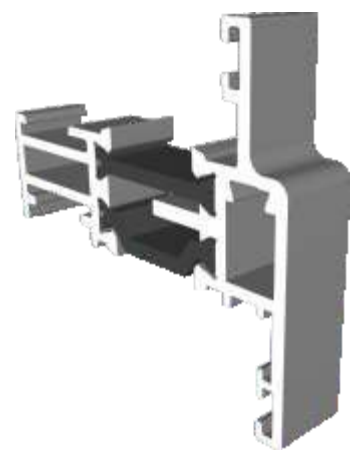

HERITAGE STEPPED DOOR

SECTION IDENTIFICATION GUIDE

**TRADE
SUPERSTORE
ONLINE**

*We build better
together*

Contents

Sections

Outer Frame, Sash & Handle Plate	3
Transom, Mullion & Coupler	4
Astragal Bars & Beads	5
Cills	6-7

Open Out Doors

Jambs	8
Threshold - With & Without Cill	9
Head - With & Without Extension	10 - 11
Double Door Meeting Stiles	12

Open In Doors

Jambs	13
Threshold - With & Without Cill	14
Head - With & Without Extension	15 - 16
Double Door Meeting Stiles	17

Coupling - Open Out Doors	18
Coupling - Open In Doors	19
Astragal Bars	20

Outer Frame, Sash & Handle Plate

W20015 - Equal Leg Outer Frame

W20027 - Sash

W20038 - Lock / Handle Plate

Transom, Mullion & Coupler