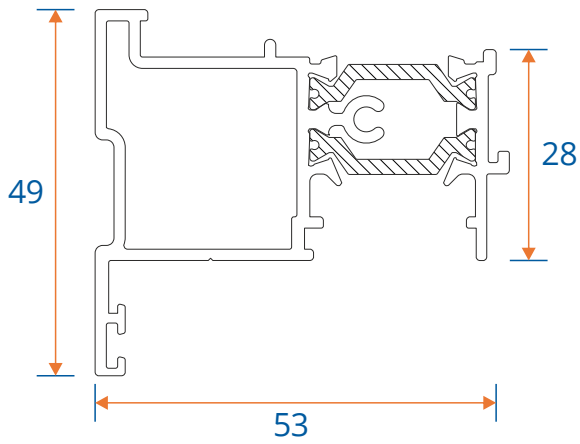

W20048 - Mullion For Double Door