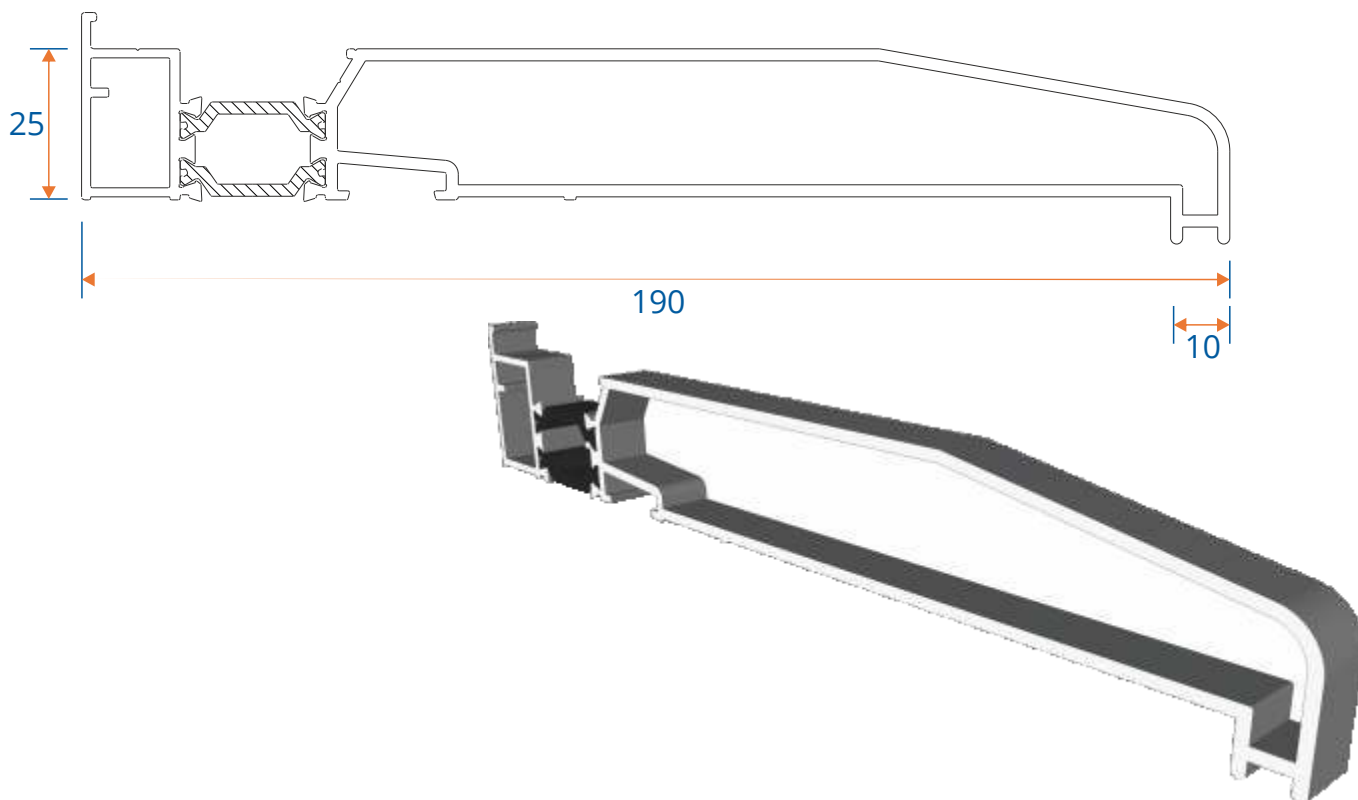

W20168 - Bead

Cills

ETC451 - 85mm Cill

ETC457 - 150mm Cill

Cills

ETC458 - 190mm Cill

ETC479 - 225mm Cill

Open Out Door

Hinge Jamb

Locking Jamb

Open Out Door

Threshold With No Cill

Threshold With 150mm Cill

Open Out Door

Head

Head With 32mm Extension

Open Out Door

Head with 20mm Add On For 47mm Extensions

Head With 42mm Extension

Open Out Door

Double Door Meeting Stile

Double Door Meeting Stile - Handle Plate

Open In Door

Threshold With No Cill