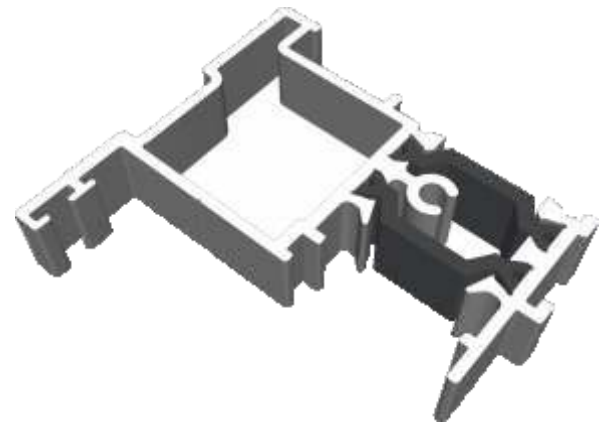

W20048 - Mullion For Double Door