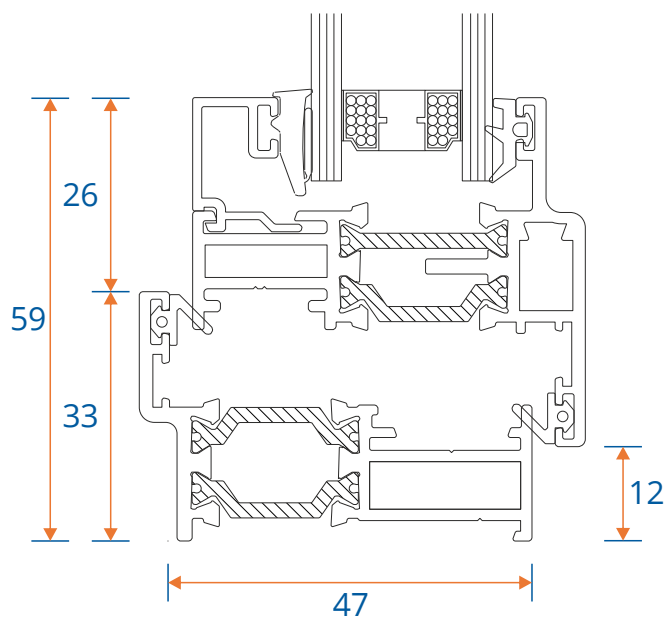

W20168 - Bead

Cills

ETC451 - 85mm Cill

ETC457 - 150mm Cill

Cills

ETC458 - 190mm Cill

ETC479 - 225mm Cill

Open Out Door

Hinge Jamb

Locking Jamb

Open Out Door

Threshold With No Cill

Threshold With 150mm Cill

Open Out Door

Head

Head With 32mm Extension

Open Out Door

Head with 20mm Add On For 47mm Extensions

Head With 42mm Extension

Open Out Door

Double Door Meeting Stile

Double Door Meeting Stile - Handle Plate

Open In Door

Threshold With No Cill

Threshold With 150mm Cill

Open In Door

Head

Head With Extension

Open In Door

Head with 20mm Add On For 47mm Extensions

Head With 42mm Extension

Open In Door