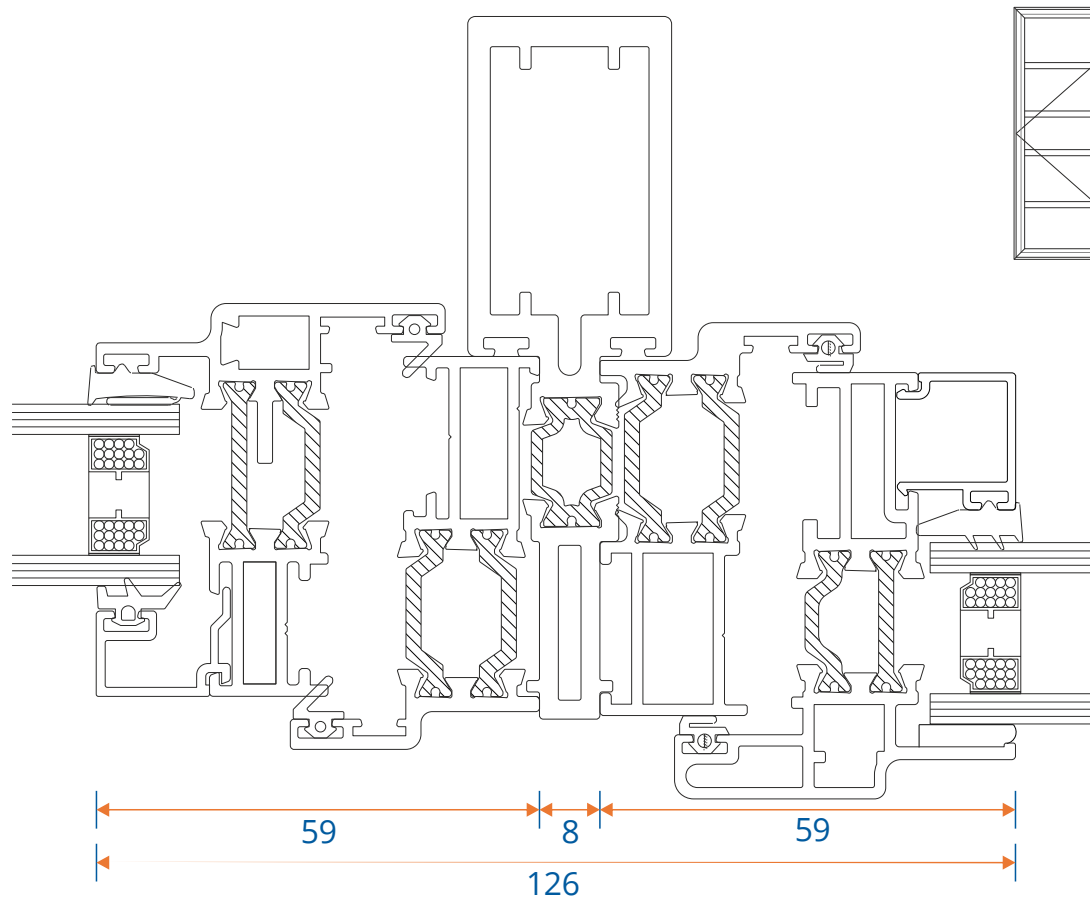

Open Out Door

Head with 20mm Add On For 47mm Extensions

Head With 42mm Extension

Open Out Door

Double Door Meeting Stile

Double Door Meeting Stile - Handle Plate

Open In Door

Threshold With No Cill

Threshold With 150mm Cill

Open In Door

Head

Head With Extension

Open In Door

Head with 20mm Add On For 47mm Extensions

Head With 42mm Extension

Open In Door

Double Door Meeting Stile

Double Door Meeting Stile - Handle Plate

Coupling

Open Out Door - Door to Opening Window

Open Out Door - Door to Fixed Window

Coupling

Open In Door - Door to Opening Window

Open In Door - Door to Fixed Window

Astragal Bars

19mm Flat In And Out

25mm Flat In And Out

41mm Flat In And Out

Main Office

Units 8,
Tomlinson
Industrial Estate,
Derby,
DE21 4ED

t: 0333 090 9217
e: hello@tradesuperstoreonline.co.uk
w: www.tradesuperstoreonline.co.uk