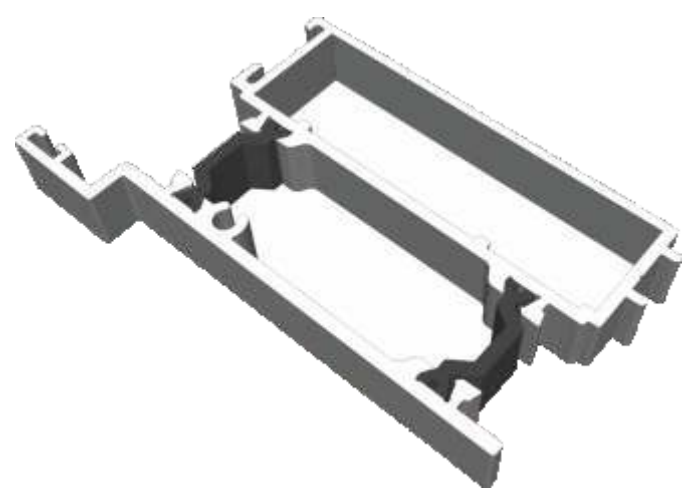

Coupling - Open Out Doors	18
Coupling - Open In Doors	19
Astragal Bars	20

Outer Frame, Sash & Handle Plate

W20015 - Equal Leg Outer Frame

W20027 - Sash

W20038 - Lock / Handle Plate

Transom, Mullion & Coupler

W20037 - Transom / Lay Bar

W20048 - Mullion For Double Door

W20051 - Universal Coupler

Astragal Bars & Beads

ETC582 - 19mm Flat Astragal

ZSB246 - 25mm Flat Astragal

W20166 - 41mm Flat Astragal

VL72 - Weather Bar