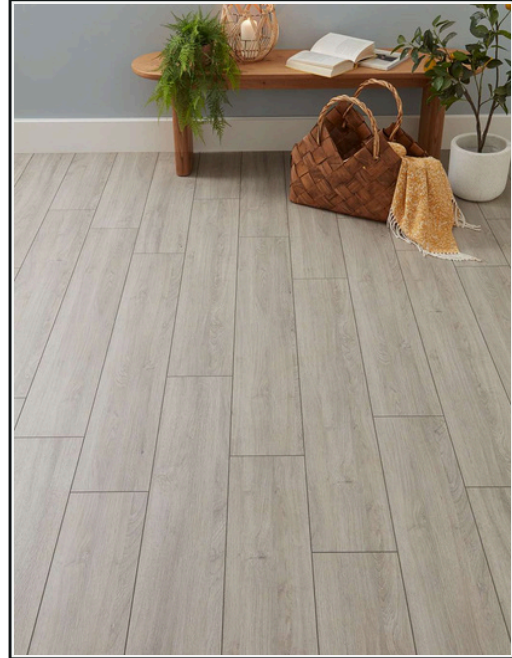

Sorrento - Pebble Shore

Product Description

Achieve the charm of classic solid wood with our beautiful Sorrento laminate range. Featuring a solid 12mm in thickness meaning they can handle the demands of a busy, fast-paced family home, our Sorrento range is manufactured with an impressive AC5 durability rating. Available in both modern and neutral colour options, Sorrento Laminate offers realistic wood grain and knot detailing for an authentic appearance. Installation is a breeze thanks to the click fit mechanism, ensuring a snug fit whilst also reducing installation time and costs.

Range Details	Properties	Technical Data	Technical Specification
Construction	Laminate	Fire Certification	Cfl-S1
Surface	Authentic	Slip Resistance	DS
Edge Profile	4V Bevel	Thermal Resistance	
Thickness (mm)	12mm	AC Rating	AC5
Board Width (m)	195mm	Water Rating	≤15%
Board Length (m)	1202mm	Anti-Bacterial Coating?	Yes
Species	Oak	Resistance to Staining	Min. 5 (Group 1+2) Min.4 (Group 3)
Pack Coverage	1.87m ²	Wear Resistance	Class 33
Boards per Pack	8	Formaldehyde Rating	E1
Country of Origin	Turkey	VOC Emissions Rating	Low Emissions