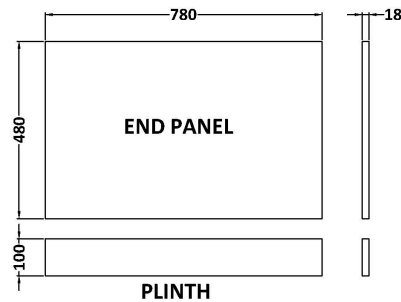

Sales Code: BPR113

Description: 800 End Panel (2 Piece)

Product Dimensions

Height (mm):	560
Width (mm):	780
Depth (mm):	36
Nett Weight (kg):	5.5

Packaging Dimensions

Height (mm):	595
Width (mm):	30
Depth (mm):	825
Gross Weight (kg):	5.58

Packaging Data

Box Colour:	Brown Cardboard Box - Printed
Box Qty:	1
Label Size:	100 x 50
Label Colour:	White Label
Label Qty:	0

Outer Box Dimensions (If Applicable)

Height (mm):	
Width (mm):	
Depth (mm):	
Gross Weight (kg):	
Barcode:	5055369058150

Product Details

Country of Origin:	China
Fitting Instruction:	No
CE & UKCA:	N/A
FSC Certified Materials:	Yes
Colour:	Gloss White
Construction Method:	Screws Only
Construction Type:	Flat-Pack
Cabinet Finish:	Not Applicable
Fascia Finish:	Mdf Painted Gloss
Cabinet Thickness (mm):	
Fascia Thickness (mm):	18
Drawer Included:	Not Applicable
Drawer Type:	Not Applicable
No of Shelves:	Not Applicable
Hinge Type:	Not Applicable
Hinge Included:	Not Applicable
Adjustable Legs:	Not Applicable
Fixings Included:	Yes
Handle Style:	Not Applicable
Waste Shroud:	Not Applicable
Handle Included:	Not Applicable
Handle Type:	Not Applicable