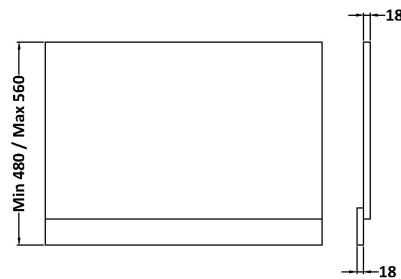

Sales Code: BPR113

Description: 800 End Panel (2 Piece)

Product Dimensions

Height (mm):	560
Width (mm):	780
Depth (mm):	36
Nett Weight (kg):	5.5

Packaging Dimensions

Height (mm):	595
Width (mm):	30
Depth (mm):	825
Gross Weight (kg):	5.58

Packaging Data

Box Colour:	Brown Cardboard Box - Printed
Box Qty:	1
Label Size:	100 x 50
Label Colour:	White Label
Label Qty:	0

Outer Box Dimensions (If Applicable)

Height (mm):	
Width (mm):	
Depth (mm):	
Gross Weight (kg):	
Barcode:	5055369058150

Product Details

Country of Origin:	China
Fitting Instruction:	No
CE & UKCA:	N/A
FSC Certified Materials:	Yes
Colour:	Gloss White
Construction Method:	Screws Only
Construction Type:	Flat-Pack
Cabinet Finish:	Not Applicable
Fascia Finish:	Mdf Painted Gloss
Cabinet Thickness (mm):	
Fascia Thickness (mm):	18
Drawer Included:	Not Applicable
Drawer Type:	Not Applicable
No of Shelves:	Not Applicable
Hinge Type:	Not Applicable
Hinge Included:	Not Applicable
Adjustable Legs:	Not Applicable
Fixings Included:	Yes
Handle Style:	Not Applicable
Waste Shroud:	Not Applicable
Handle Included:	Not Applicable
Handle Type:	Not Applicable