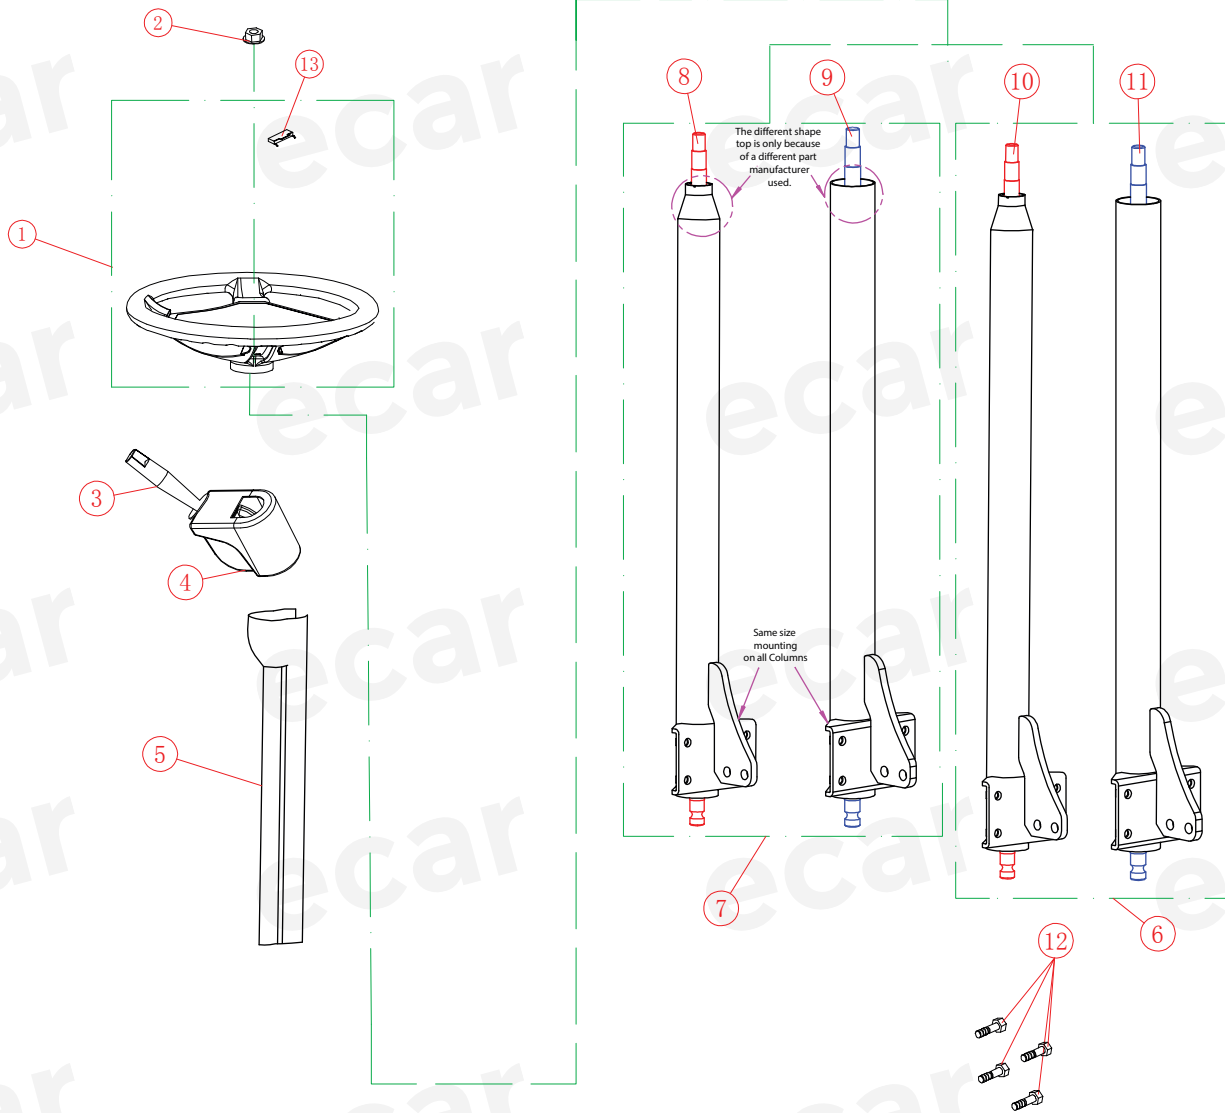

See Name & Comment column for model specific Parts

Steering System (1)

NO:	SKU	Name	QTY / CART	COMMENT
1	3.01.004.070001	A/A627 Standard Steering Wheel	1	
2	3.01.003.100016	M12 Hex Nut	1	M12
3	3.03.011.000025	Single Arm Indicator Stalk (Only)	1	
4	3.03.011.000027	Single Arm Indicator Stalk Base Holder (Only)	1	
5	2.01.001.010396	A627.2 Steering Switch Wire Cover	1	395mm
	2.01.001.010397	A627.4 Steering Switch Wire Cover	1	345mm
6	3.01.004.070118	A627.2 Steering Column-B	1	A627.2/2+2/HB/H2/GC A627.2G/2+2G/H8G
7	3.01.004.070119	A627.4 Steering Column-B	1	A627.4/4+2/6/6+2 A627.4G/4+2G
8	3.01.004.070101	A627.4 Steering Inner Rod	1	Models Pre 2021
9	3.01.004.070284	A627.4 Steering Inner Rod	1	Models Post 2021
10	3.01.004.070018	A627.2 Steering Inner Rod	1	ONLY A627.2/2+2 (Models Pre 2021)
11	3.01.004.070283	A627.2 Steering Inner Rod	1	ONLY A627.2/2+2 (Models Post 2021)
12	3.01.003.060006	M8 X 20mm Flanged Bolt	4	M8 x 20mm
13	3.02.014.000260	Steering Wheel Card Holder (Clip Only)	1