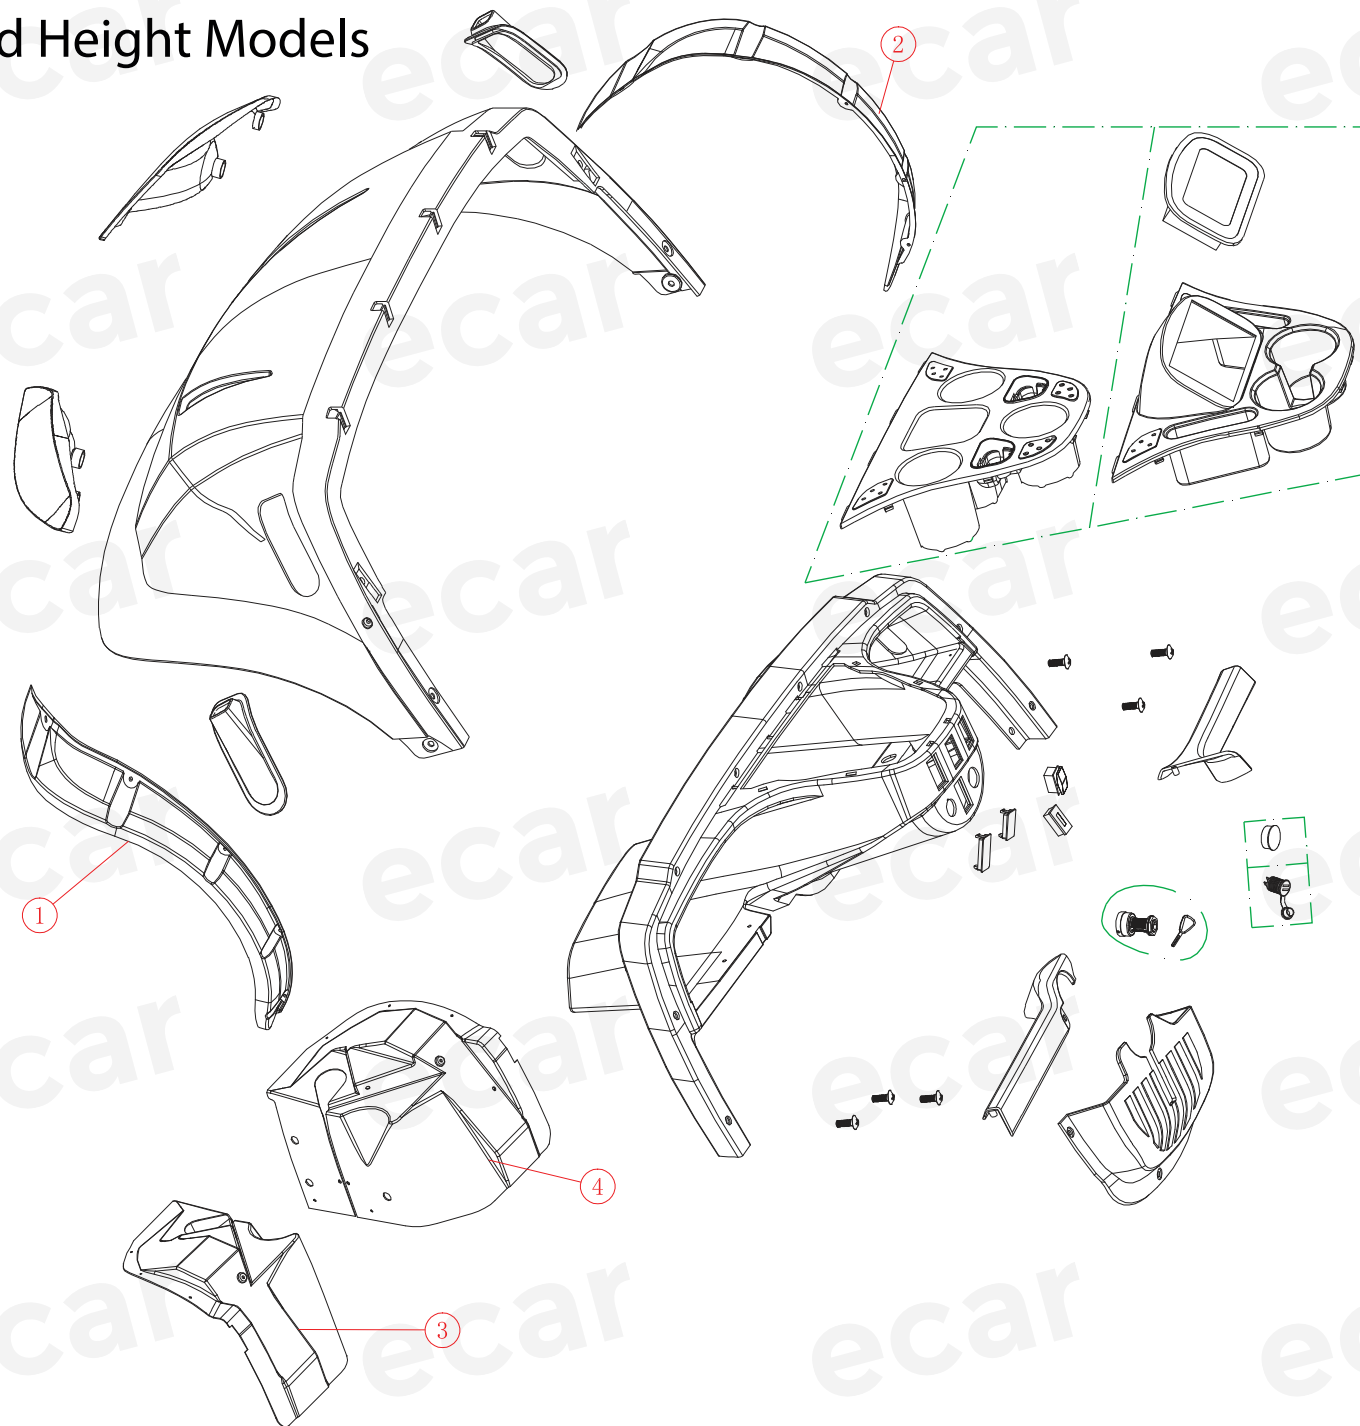

Lifted Height Models

Front Body Cover (2)

NO:	SKU	Name	QTY / CART	COMMENT
1	3.02.011.300060	A627 Lifted Front Wheel Flare/L (Drivers)	1	
2	3.02.011.300061	A627 Lifted Front Wheel Flare/R (Passenger)	1	
3	3.02.011.900033	A627 Lifted Front Inner Wheel Guard/L (Driver)	1	
4	3.02.011.900034	A627 Lifted Front Inner Wheel Guard/R (Passenger)	1