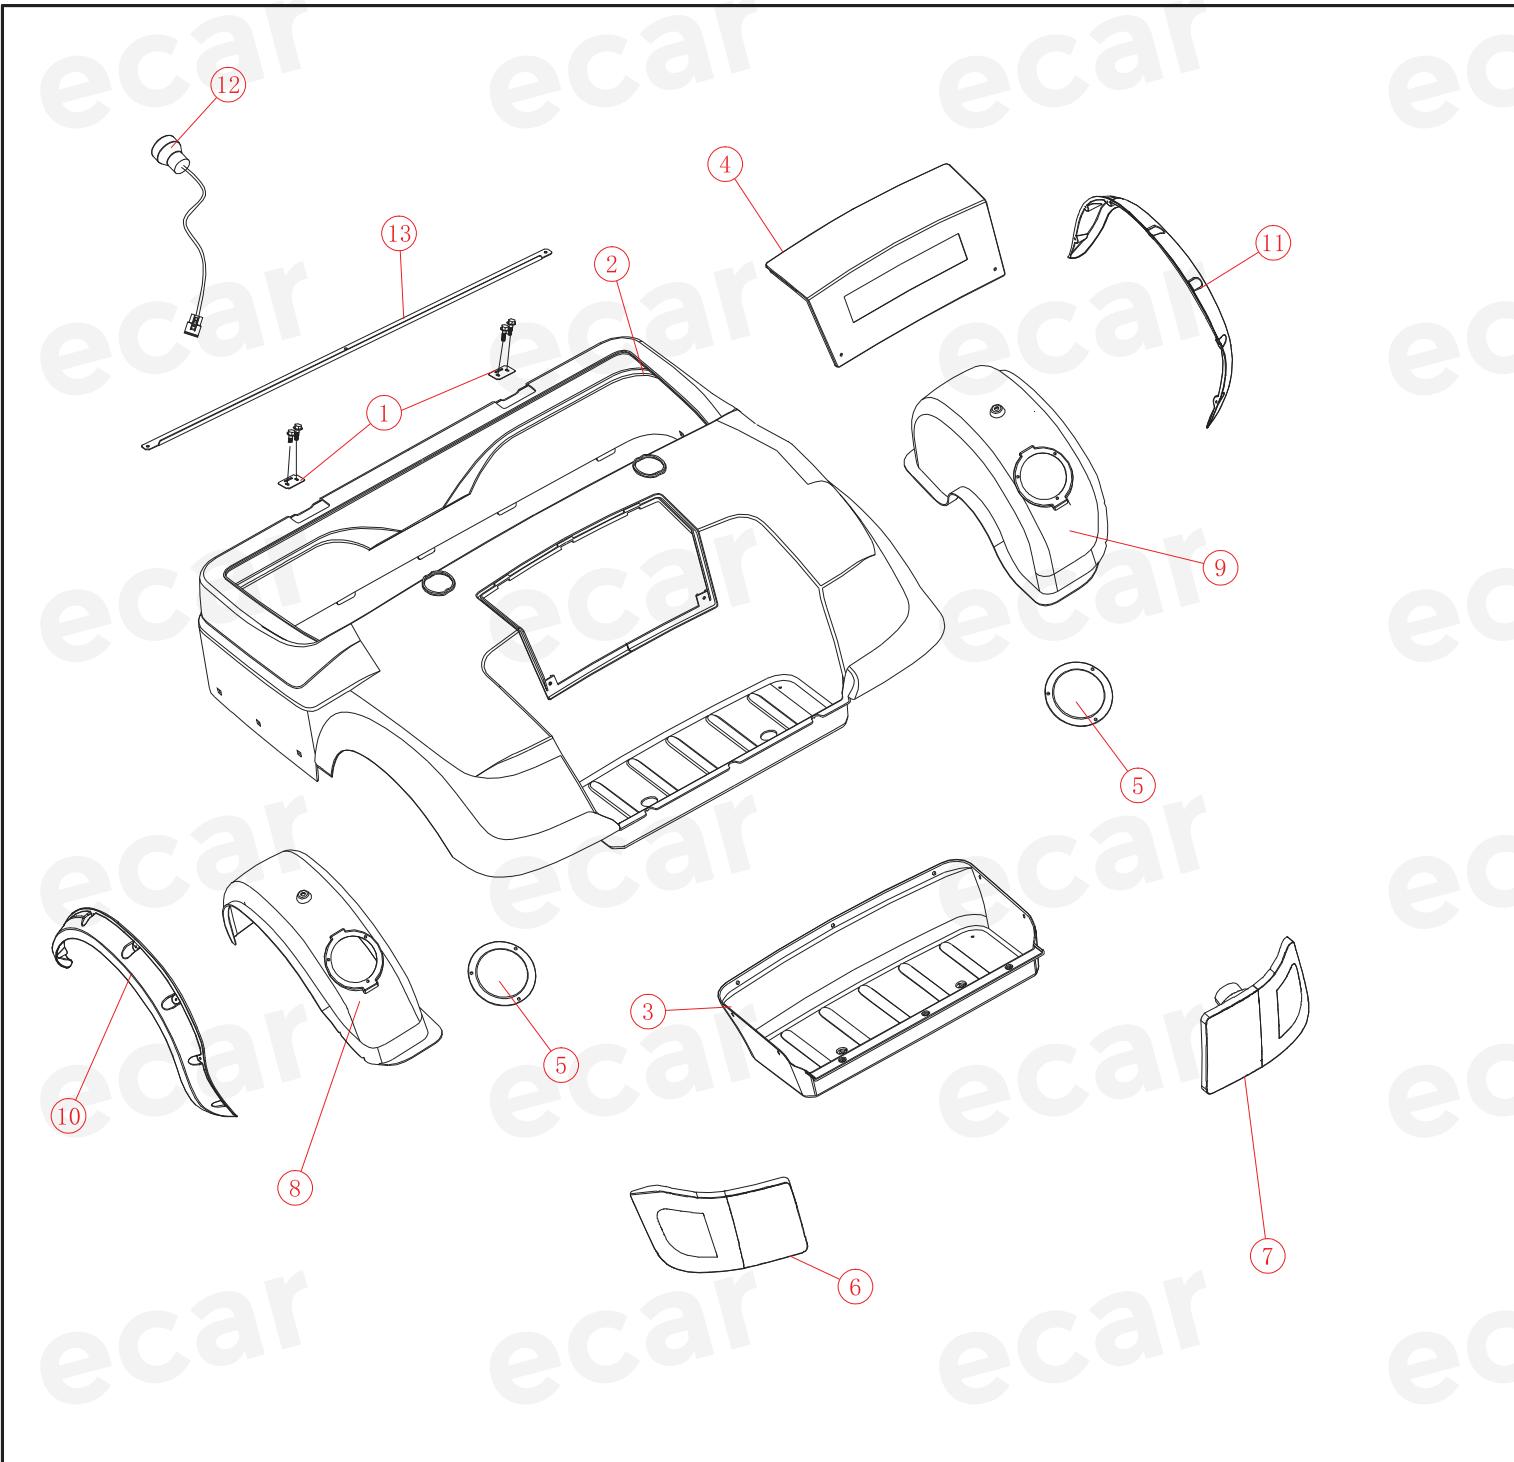

Rear Body Cover (1)

NO:	SKU	Name	QTY / CART	COMMENT
1	2.01.001.200002	A627 Seat Cushion Hinge Bottom Plate (Body)	2	
2	2.02.001.140002	A627 Rear Body Cover-B - Painted Metallic White	1	A627.2/2+2/4 /4+2/6+6+2/8
3	3.02.011.300017	A627 Golf Bag Base Insert	1	
4	3.02.011.300074	A627 Rear Body Controller Access Cover	1	
5	3.02.011.300064	A627 Tail Light Inner Guard Access Cover	2	Injection Molded Part
6	3.03.001.900025	A627 Integrated Tail Light/L (Driver)	1	
7	3.03.001.900026	A627 Integrated Tail Light/R (Passenger)	1	
8	3.02.011.300062	A627 Rear Wheel Inner Guard-B/L (Driver)	1	Standard Height Models
	3.02.011.900031	A627.G Rear Wheel Inner Guard-B/L (Driver)	1	Lifted Height Models
9	3.02.011.300063	A627 Rear Wheel Inner Guard-B/R (Passenger)	1	Standard Height Models
	3.02.011.900032	A627.G Rear Wheel Inner Guard-B/R (Passenger)	1	Lifted Height Models
10	3.02.011.300056	A627.2/4G Rear Wheel Flare/L (Driver)	1	A627.2G/4G
	3.02.011.300087	A627.2+2/4+2G Rear Wheel Flare/L (Driver)	1	A627.2+2G/4+2G
11	3.02.011.300057	A627.2/4G Rear Wheel Flare/R (Passenger)	1	A627.2G/4G
	3.02.011.300088	A627.2+2/4+2G Rear Wheel Flare/R (Passenger)	1	A627.2+2G/4+2G
12	3.03.001.900005	Charger Indicator Light - Red/Green 2 Colour LED	1	12V Red & Green LED
13	2.01.004.010390	A627 Rear Body Floor Cover Strip	1