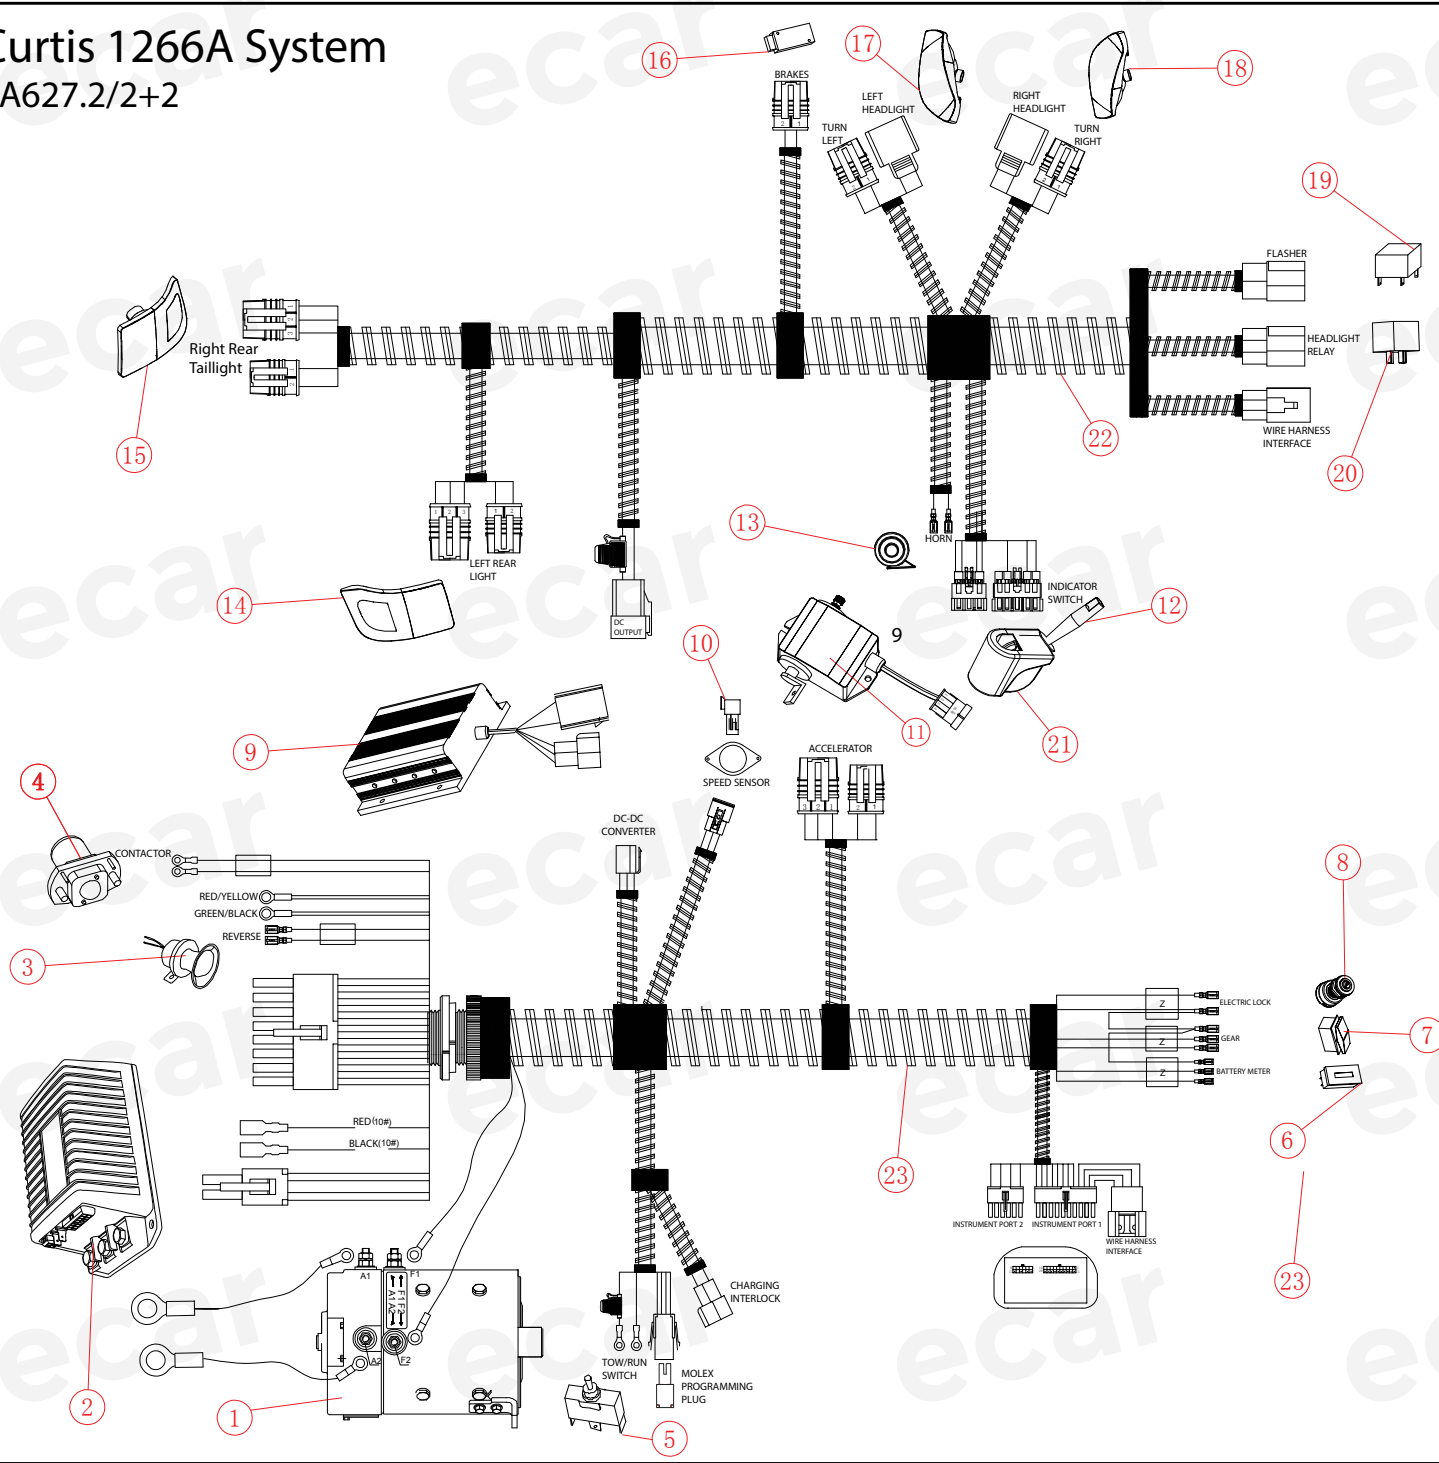

Curtis 1266A System

- A627.2/2+2

Wiring Harness (1)

NO:	SKU	Name	QTY / CART	COMMENT
1	3.03.007.000006	3.7kW DC (ADC) 48V Brushed Motor - inc. Speed Sensor		10 Tooth Includes the Speed Sensor
2	3.03.003.000020	Curtis Controller 1266A-5201 48V 275A	1	
3	3.03.010.000008	48V Reversing Buzzer - Large Cone Style	1	S14 Type
4	3.03.015.000001	48V ZJ200A Solenoid	1	
5	3.03.002.000004	Tow/Run Switch (2 Position)	1	Mech. Brake Models
6	3.03.011.000007	48V Voltage Meter (Linear) - Rectangle	1	
7	3.03.002.000013	A/A627 Dash Switch F/R	1	
8	3.03.002.000024	A627 Key Switch - Unique Barrel with 2 x Keys		ST-40A This is keyed as UNIQUE ONLY
	3.03.002.000027	A627 Key Switch - Universal Barrel with 2 x Keys		ST-40A This is keyed as Universal
9	3.03.016.000001	48V/300W DC/DC Converter	1	
10	3.03.007.000037	Speed Sensor - 3.7kW DC Motors	1	3.7Kw ADC Motor
11	3.03.005.000001	Accelerator Hall-A		0 - 5V, 5 Wire Flat Black Plug Manual Park/Mech.
	3.03.005.000014	Accelerator Hall-C	1	0 - 5V, 5 Wire Flat Black Plug Disc Brakes
12	3.03.011.000025	Single Arm Indicator Stalk (Only)	1	
13	3.03.010.000007	12V Fanfare Horn - 60dB	1	60dB/410HZ
14	3.03.001.900025	A627 Integrated Tail Light/L (Driver)	1	
15	3.03.001.900026	A627 Integrated Tail Light/R (Passenger)	1	
16	2.03.002.000017	Brake Pedal Micro-switch	1	
17	3.03.001.900023	A627 Integrated Front Headlight/L (Drivers)	1	Inc. Halogen Globes
18	3.03.001.900024	A627 Integrated Front Headlight/R (Passenger)	1	Inc. Halogen Globes
19	3.03.017.000062	12V/130W Flasher Unit	1	12V/130W SG158C
20	3.03.012.000011	4-Pin 12v 80A Relay	1	4-Pin 12v 80A (DJ1912)
21	3.03.011.000027	Single Arm Indicator Stalk Base Holder (Only)	1	
22	3.03.004.900046	A627.2 Light Wiring Harness - Curtis 1266A Models		A627.2/2+2
23	3.03.004.900047	A627.2 Main Wiring Harness - Curtis 1266A Models		A627.2/2+2