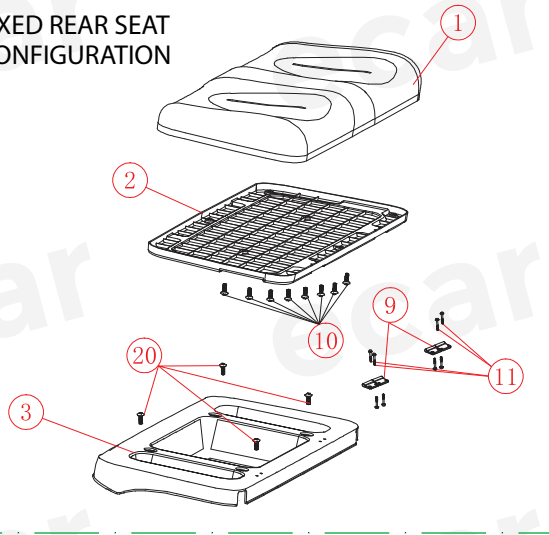

FIXED REAR SEAT CONFIGURATION