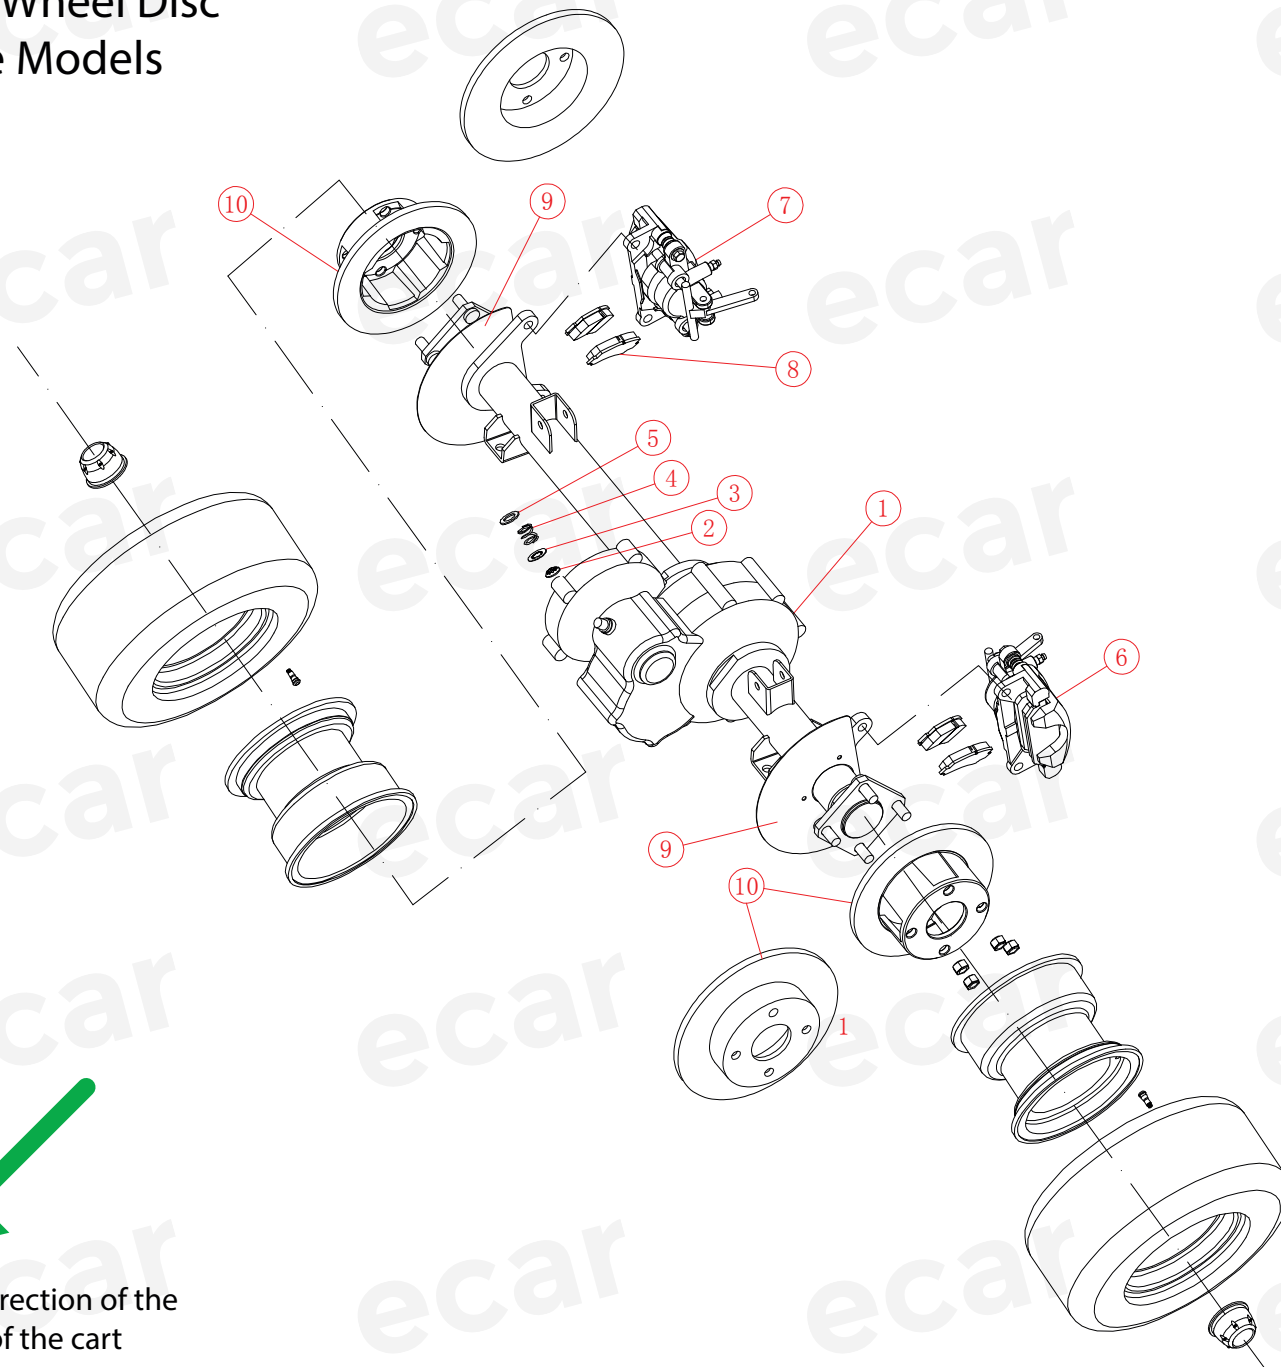

Four-Wheel Disc Brake Models

The Direction of the front of the cart

Transaxle System (2)

NO:	SKU	Name	QTY / CART	COMMENT
1	3.01.004.010147	A627 Disc Brake Transaxle-2	1	12.31:1
	3.01.004.010154	A627 Disc Brake Transaxle-4	1	16:1
	3.01.004.010128	A627 Disc Brake Transaxle - Lifted Models	1	12.31:1
2	3.02.014.000094	Input Axle Seal - 16 x 23.9 x 5.2mm	1	For DC Motor
3	2.01.001.010258	Input Axle Gear Gasket - Φ32 x 1.0mm	1	For DC Motor
4	3.01.006.000115	Input Axle Spring	1	For DC Motor
5	2.01.001.010259	Input Axle Round Gasket - Φ34 x Φ19 x 2.0mm	1	For DC Motor
6	3.01.004.110106	A627 Rear Brake Caliper/R (Passenger) - Lifted Model	1	
7	3.01.004.110105	A627 Rear Brake Caliper/L (Drive) - Lifted Model	1	
8	3.01.004.900071	A627 Rear Brake Shoe - Lifted Models	4	
9	2.01.004.210068	A627 Disc Brake Rear Axle Wheel Guard Mount	2	Four-Wheel Disk Brakes
	3.01.006.200103	A627.2 Disc Brake Rear Axle Wheel Guard Mount - Lifted		Lifted Four-Wheel Disk Brakes
10	3.01.005.010037	A627 Rear Brake Disc - 200mm Diameter	2	ø 200
	3.01.006.200085	A627 Rear Brake Disc - Lifted Model	2	Lifted Four-Wheel Disk Brakes