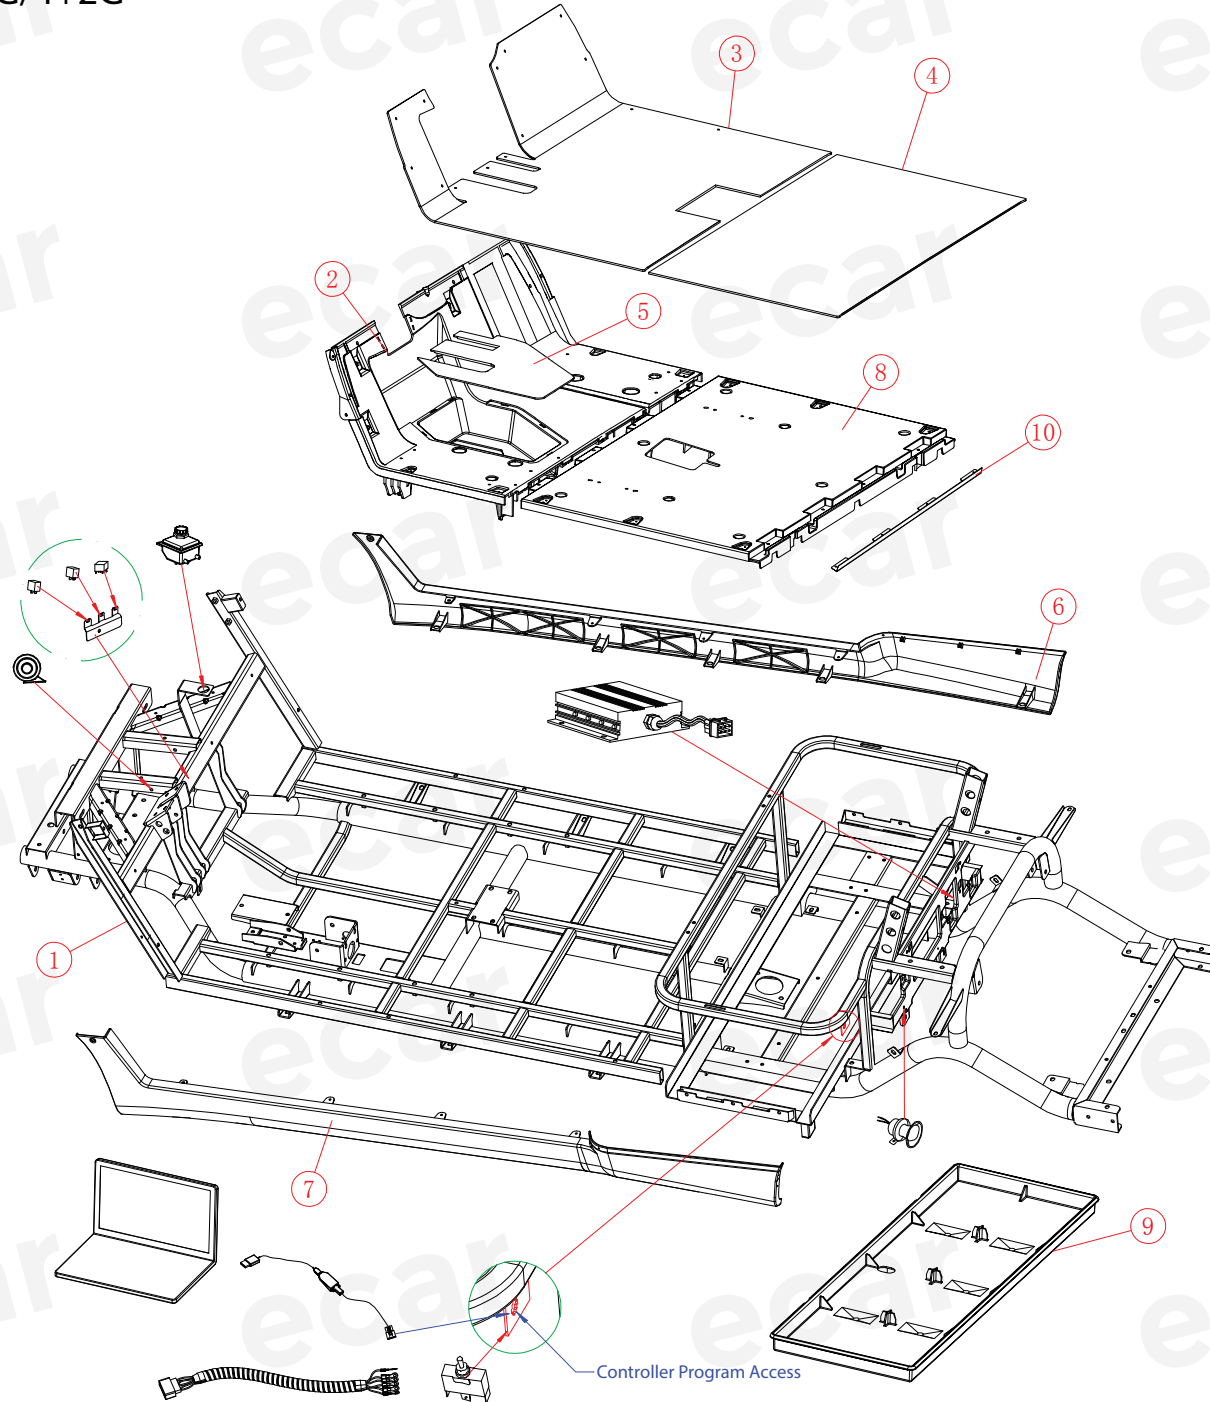

# Chassis Frame (2)

NO:	SKU	Name	QTY / CART	COMMENT
1	2.01.007.800201	A627.4 Chassis Frame-B	1	A627.4/4+2
	2.01.004.210015	A627.4G Chassis Frame-B	1	A627.4G/4+2G
2	3.02.011.300096	A627 Front Base Plate	1	
3	3.02.009.000066	A627.4 Front Rubber Floor Cover	1	
4	3.02.009.000068	A627.4 Rear Rubber Floor Cover	1	
5	2.01.004.020016	A627 Pedal Cover Plate	1	Same as Page 1
6	3.02.011.300151	A627.4 Side Skirt/R (Passenger)	1	627.4/4+2 /Lift
7	3.02.011.300150	A627.4 Side Skirt/L (Driver)	1	Injection Molded Part
8	3.02.011.300086	A627 Rear Base Plate	1	
9	3.02.012.000060	A627.4 Battery Box Insert	1	Injection Molded Part
10	2.01.007.800045	A627.4 Rear Body Cover Strip	1	