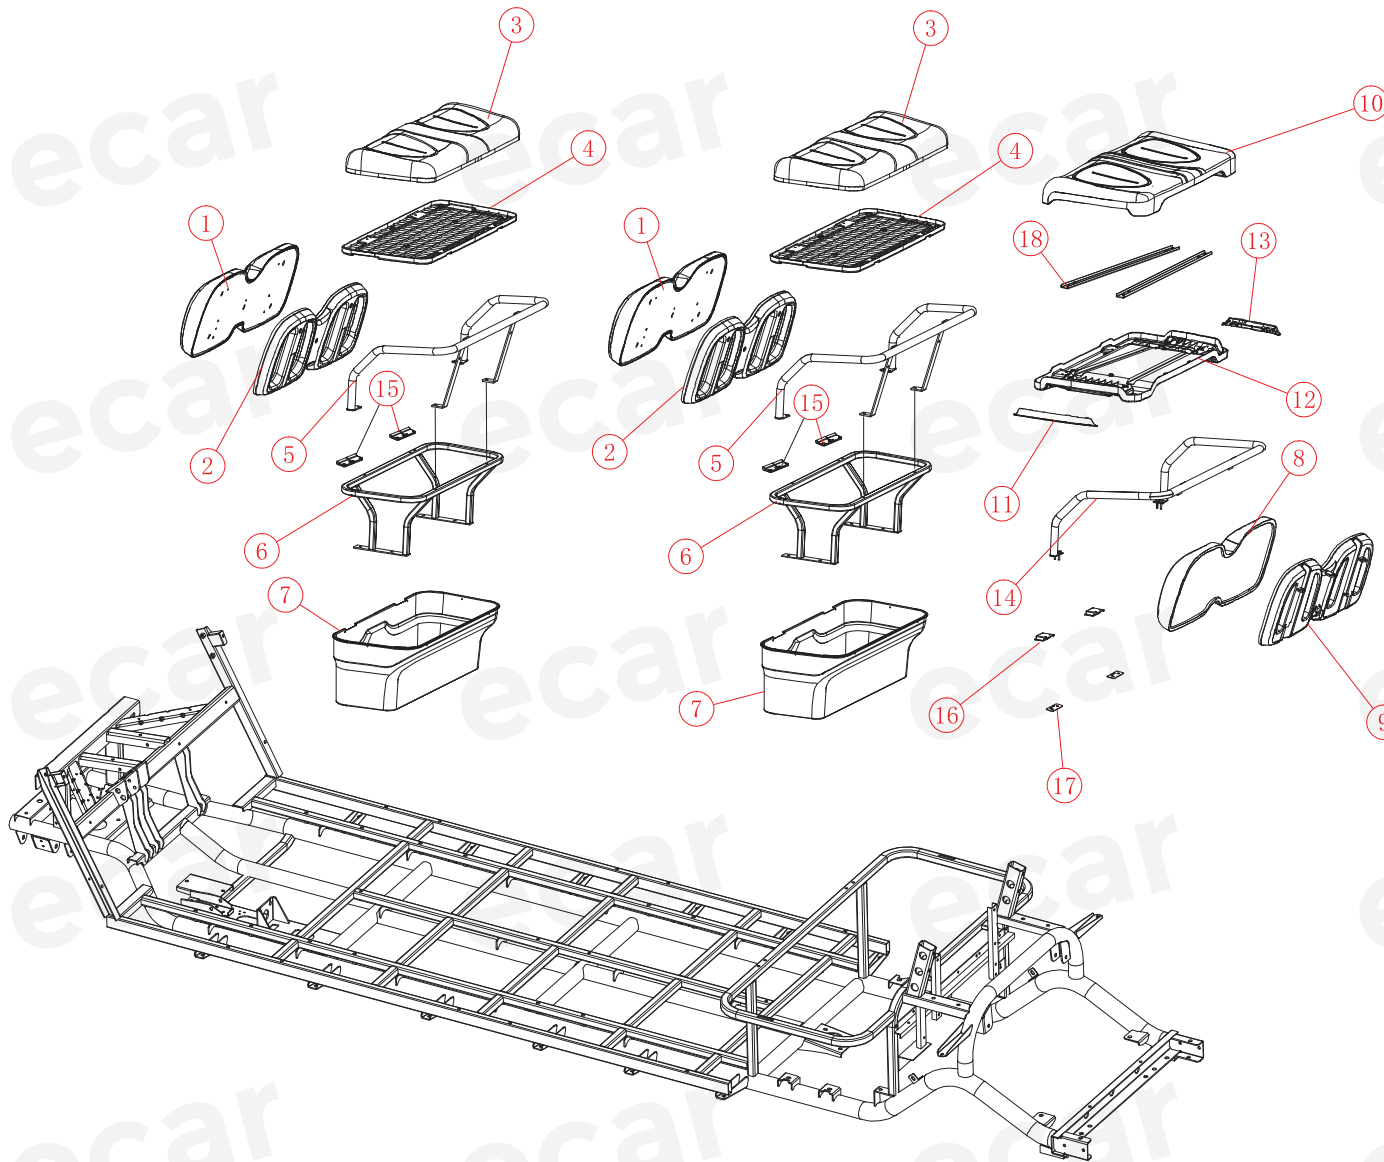

A627.4/4+2/6/6+2/4G/4+2G

Seat Parts (2)

NO:	SKU	Name	QTY / CART	COMMENT
1	3.02.005.000828	A627.4 Front/Middle Seat Back-B Cushion (Only) - Black	1	A627.4/4+2 A627.4G/4+2G
			2	A627.6/6+2
2	3.02.011.300028	A627.4 Front Middle Seat Back Poly Cover (Only)	1	A627.4/4+2 A627.4G/4+2G
			2	A627.6/6+2
3	3.02.005.000787	A627.4 Front/Middle Seat Base-B Cushion (Only) - Black	1	A627.4/4+2 A627.4G/4+2G
			2	A627.6/6+2
4	3.02.011.300041	A627.4 Front/Middle Seat Base-B Poly Cover (Only)	1	A627.4/4+2 A627.4G/4+2G
			2	A627.6/6+2
5	2.01.004.210005	A627.4 Front/Middle Seat Armrest Wrap Around Bar	1	A627.4/4+2 A627.4G/4+2G
			2	A627.6/6+2
6	2.01.007.800041	A627.4 Front/Middle Seat Box Support Frame	1	A627.4/4+2 A627.4G/4+2G
			2	A627.6/6+2
7	2.02.001.190001	A627.4/6 Seat Box Body Surround - Metallic White	1	A627.4/4+2 A627.4G/4+2G
			2	A627.6/6+2
8	3.02.005.000743	A627.2/2+2 Seat Back Cushion (Only) - Black	1	
9	3.02.011.300076	A627.2/2+2 Seat Back Poly Cover Only	1	
10	3.02.005.000700	A627.2/2+2 Seat Base Cushion (Only) - Black	1	
11	3.02.011.300082	A627.4 Seat Base Side Armrest Cover/L (Driver)	1	A627.4/4+2/6/ 6+2/8
12	3.02.011.300078	A627.2/2+2 Seat Base Poly Cover Only	1	
13	3.02.011.300083	A627.4 Seat Base Side Armrest Cover/R (Pass.)	1	A627.4/4+2/6/ 6+2/8
14	2.01.007.800062	A627.4 Rear Seat Only Armrest Wrap Around Bar	1	
15	3.01.006.200090	A627.4 Middle/Front Seat Cushion Hinge	2	A627.4/4+2 A627.4G/4+2G
			4	A627.6/6+2
16	2.01.001.200001	A627 Seat Cushion Hinge - Top Side	2	
17	2.01.001.200002	A627 Seat Cushion Hinge - Bottom Side	2	
18	2.01.007.800146	A627.2/2+2 Seat Base Stiffening Bar	2	Powder Coated Part