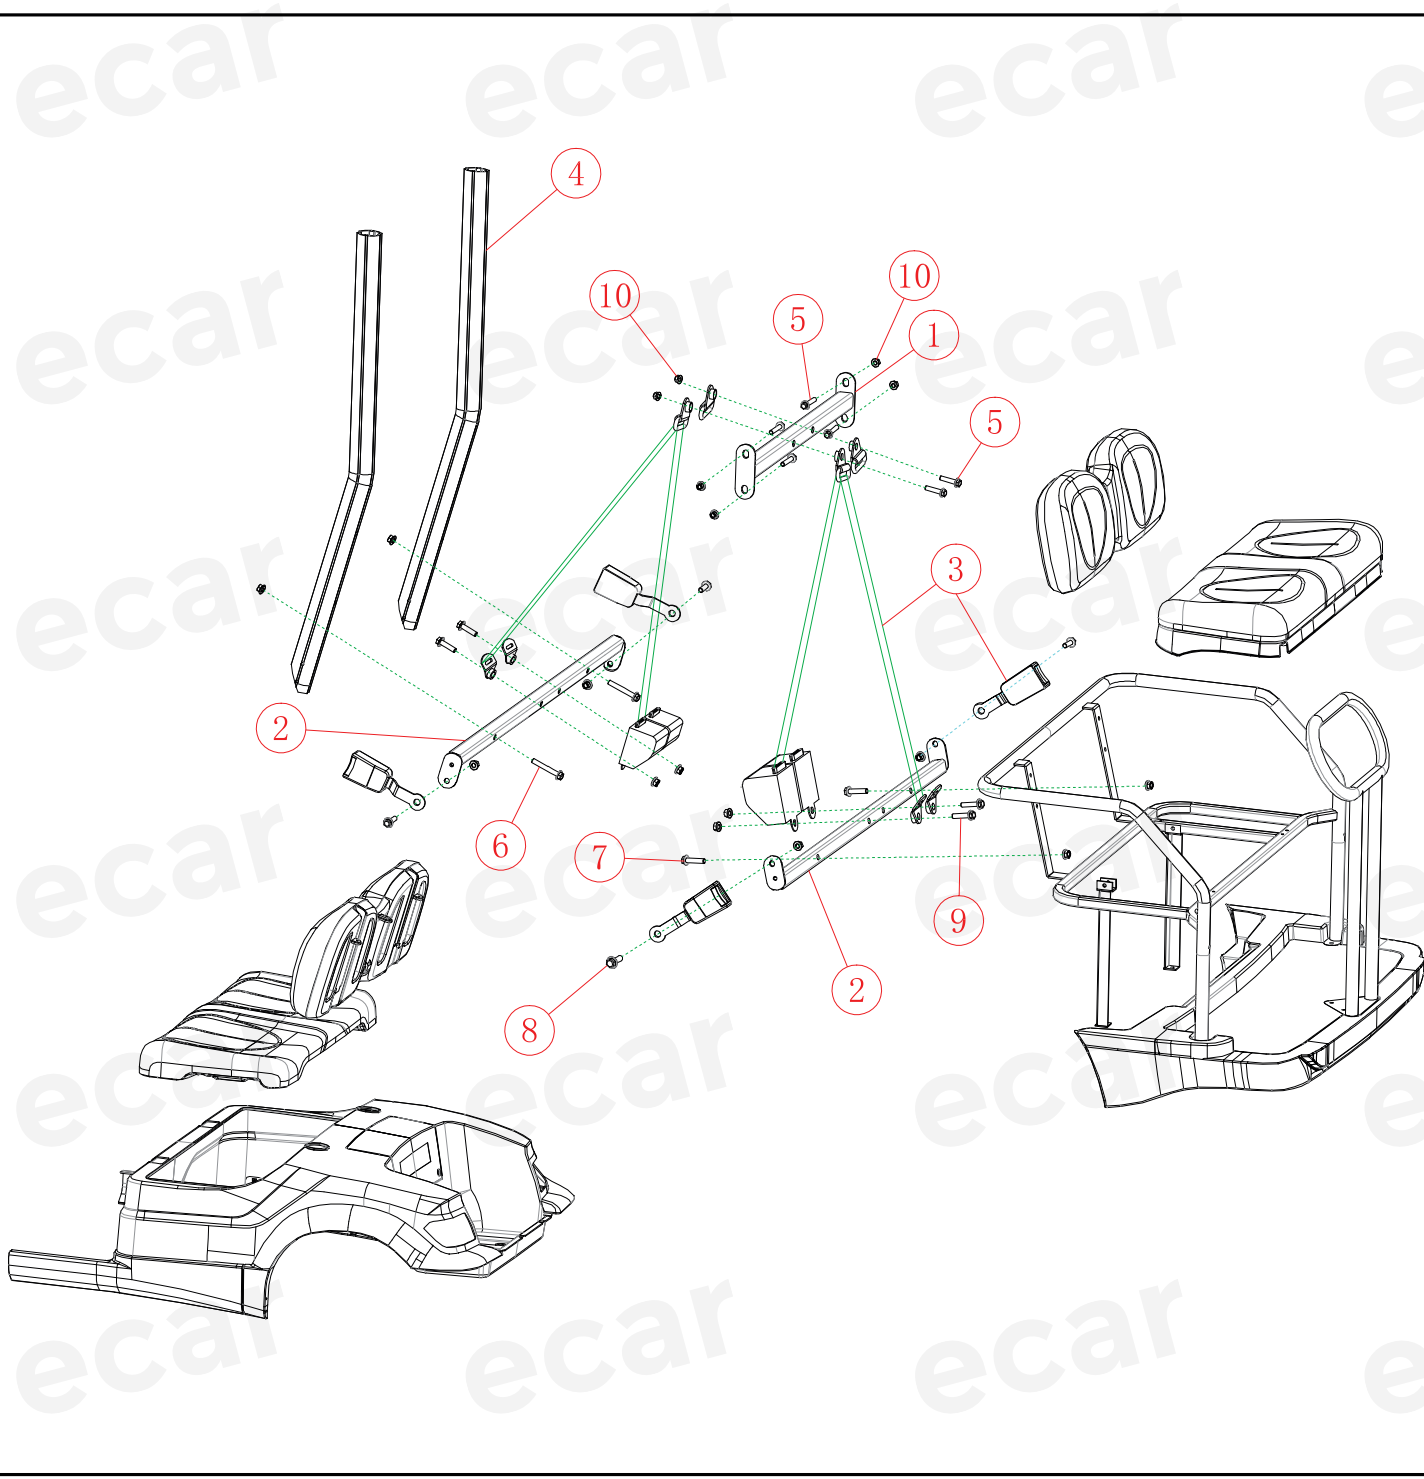

Drawing Of Seat Belt Parts For Common Seats

NO:	SKU	SKU	QTY / CART	COMMENT
1	2.01.007.800155	A627.2 3 Point Seat Belt Upper Fixing Bar	1	
2	2.01.007.800154	A627.2 - 3 Point Seat Belt Lower Fixing Bar	2	
3	3.02.014.000363	Seat Belt Kit - 3 Point	4	
4	2.01.007.800011	A627 Roof Supports	2	
5	3.01.003.060033	M8 x 65mm Flanged Bolt	6	M8x65mm
6	3.01.003.060042	M8 x 100mm Flanged Bolt	2	M8x100mm
7	3.01.003.060023	M8 x 45mm Flange Bolt	2	M8x45mm
8	3.01.003.060006	M8 x 20mm Flanged Bolt	4	M8x20mm
9	3.01.003.060027	M8 x 50mm Flanged Bolt	4	M8x50mm
10	3.01.003.100014	M8 Flanged Nut	18	M8