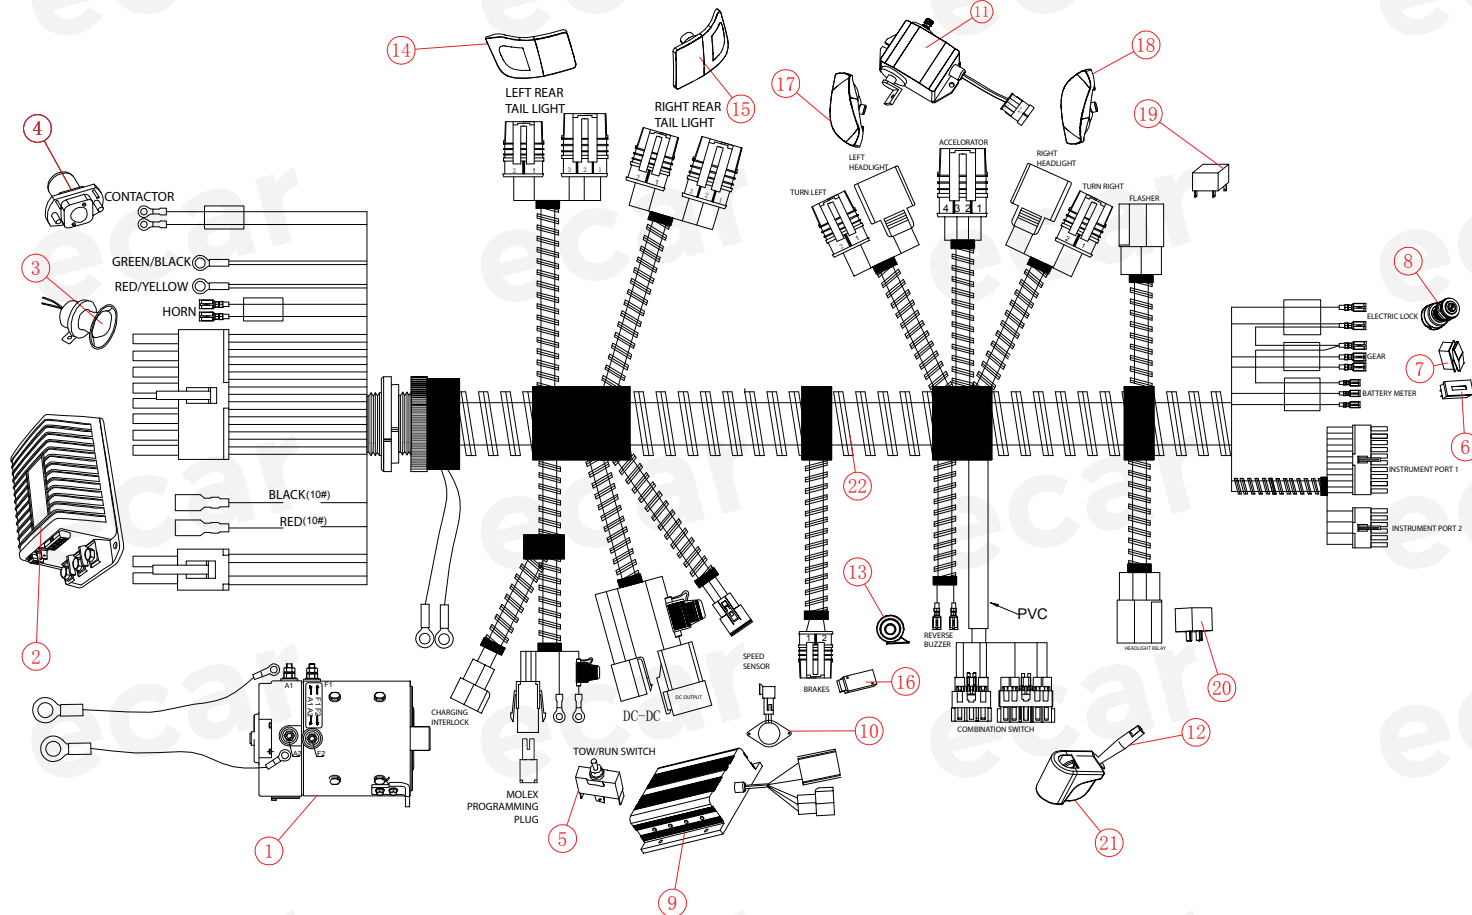

Curtis 1266A System

- A627.4/4+2/6/6+2

Wiring Harness (2)

NO:	SKU	Name	QTY / CART	COMMENT
1	3.03.007.000006	3.7kW DC (ADC) 48V Brushed Motor - inc. Speed Sensor		10 Tooth Includes the Speed Sensor
2	3.03.003.000020	Curtis Controller 1266A-5201 48V 275A	1	
3	3.03.010.000008	48V Reversing Buzzer - Large Cone Style	1	S14 Type
4	3.03.015.000001	48V ZJ200A Solenoid	1	
5	3.03.002.000004	Tow/Run Switch (2 Position)	1	Mech. Brake Models
6	3.03.011.000007	48V Voltage Meter (Linear) - Rectangle	1	
7	3.03.002.000013	A/A627 Dash Switch F/R	1	
8	3.03.002.000024	A627 Key Switch - Unique Barrel with 2 x Keys		ST-40A This is keyed as Unique ONLY
	3.03.002.000027	A627 Key Switch - Universal Barrel with 2 x Keys		ST-40A This is keyed as Universal
9	3.03.016.000001	48V/300W DC/DC Converter	1	
10	3.03.007.000037	Speed Sensor - 3.7kW DC Motors	1	3.7Kw ADC Motor
11	3.03.005.000001	Accelerator Hall-A	1	0 - 5V, 5 Wire Flat Black Plug Manual Park/Mech.
	3.03.005.000014	Accelerator Hall-C	1	0 - 5V, 5 Wire Flat Black Plug Disc Brakes
12	3.03.011.000025	Single Arm Indicator Stalk (Only)	1	
13	3.03.010.000007	12V Fanfare Horn - 60dB	1	60dB/410HZ
14	3.03.001.900025	A627 Integrated Tail Light/L (Driver)	1	
15	3.03.001.900026	A627 Integrated Tail Light/R (Passenger)	1	
16	2.03.002.000017	Brake Pedal Micro-switch	1	
17	3.03.001.900023	A627 Integrated Front Headlight/L (Drivers)	1	Inc. Halogen Globes
18	3.03.001.900024	A627 Integrated Front Headlight/R (Passenger)	1	Inc. Halogen Globes
19	3.03.017.000062	12V/130W Flasher Unit	1	12V/130W SG158C
20	3.03.012.000011	4-Pin 12v 80A Relay	1	4-Pin 12v 80A (DJ1912)
21	3.03.011.000027	Single Arm Indicator Stalk Base Holder (Only)	1	
22	3.03.004.900057	A627.4 Main Wiring Harness - Curtis 1266A Models (inc. Lighting)		A627.4/4+2
	3.03.004.900058	A627.6 Main Wiring Harness - Curtis 1266A Models (inc. Lighting)		A627.6/6+2