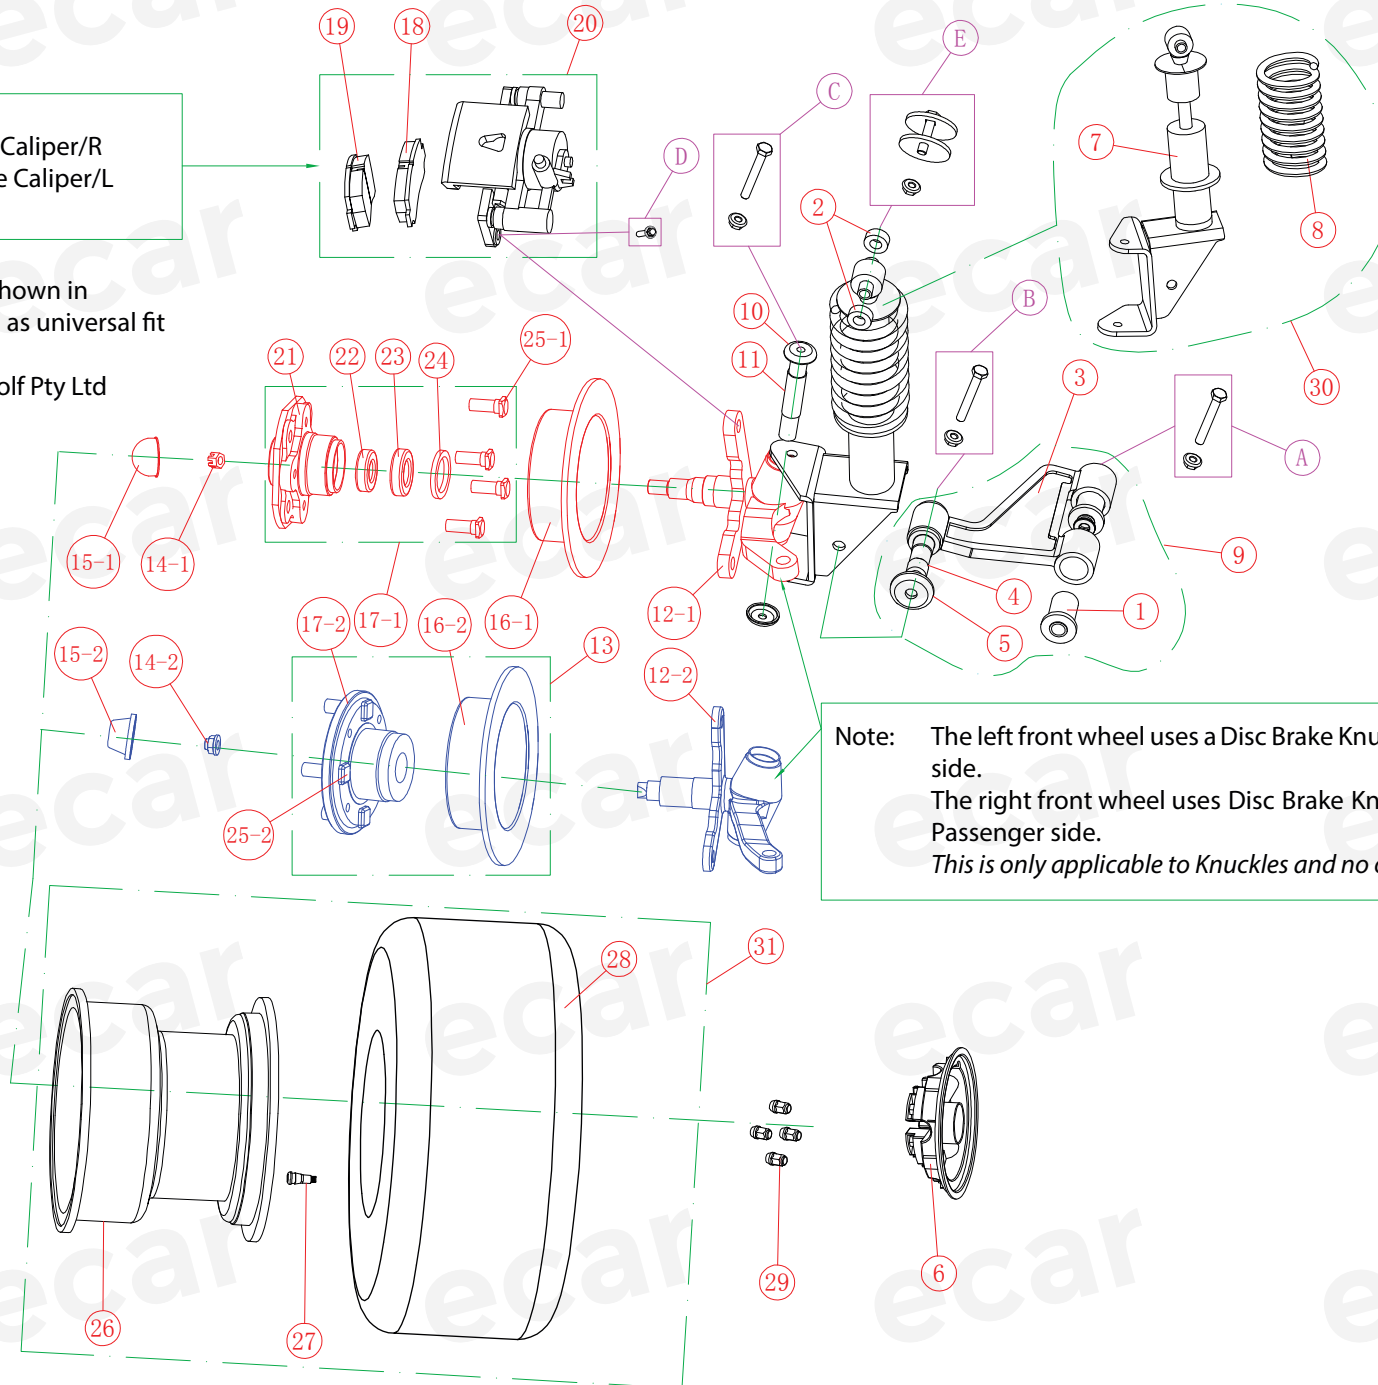

Standard Height Four Wheel Disc Brake Models

This View is the Left Front Wheel

See Page 11 for the Information

NOTE: Left Front Wheel uses Front Brake Caliper/R
Right Front wheel uses Front Brake Caliper/L

Identify the year model of your cart. Parts shown in RED & BLUE are not compatible to be used as universal fit parts.
If year model is not known. Contact ECAR Golf Pty Ltd with your serial number for assistance.

Note: The left front wheel uses a Disc Brake Knuckle/R on the Drivers side.
The right front wheel uses Disc Brake Knuckle/L on the Passenger side.
This is only applicable to Knuckles and no other part.