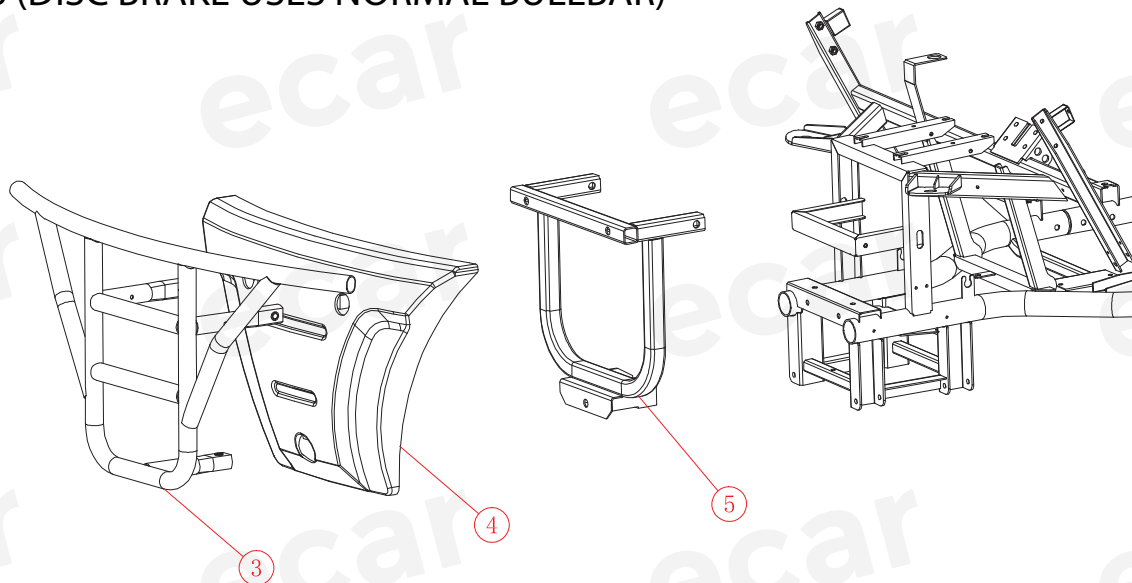

LIFTED MODELS (DISC BRAKE USES NORMAL BULLBAR)