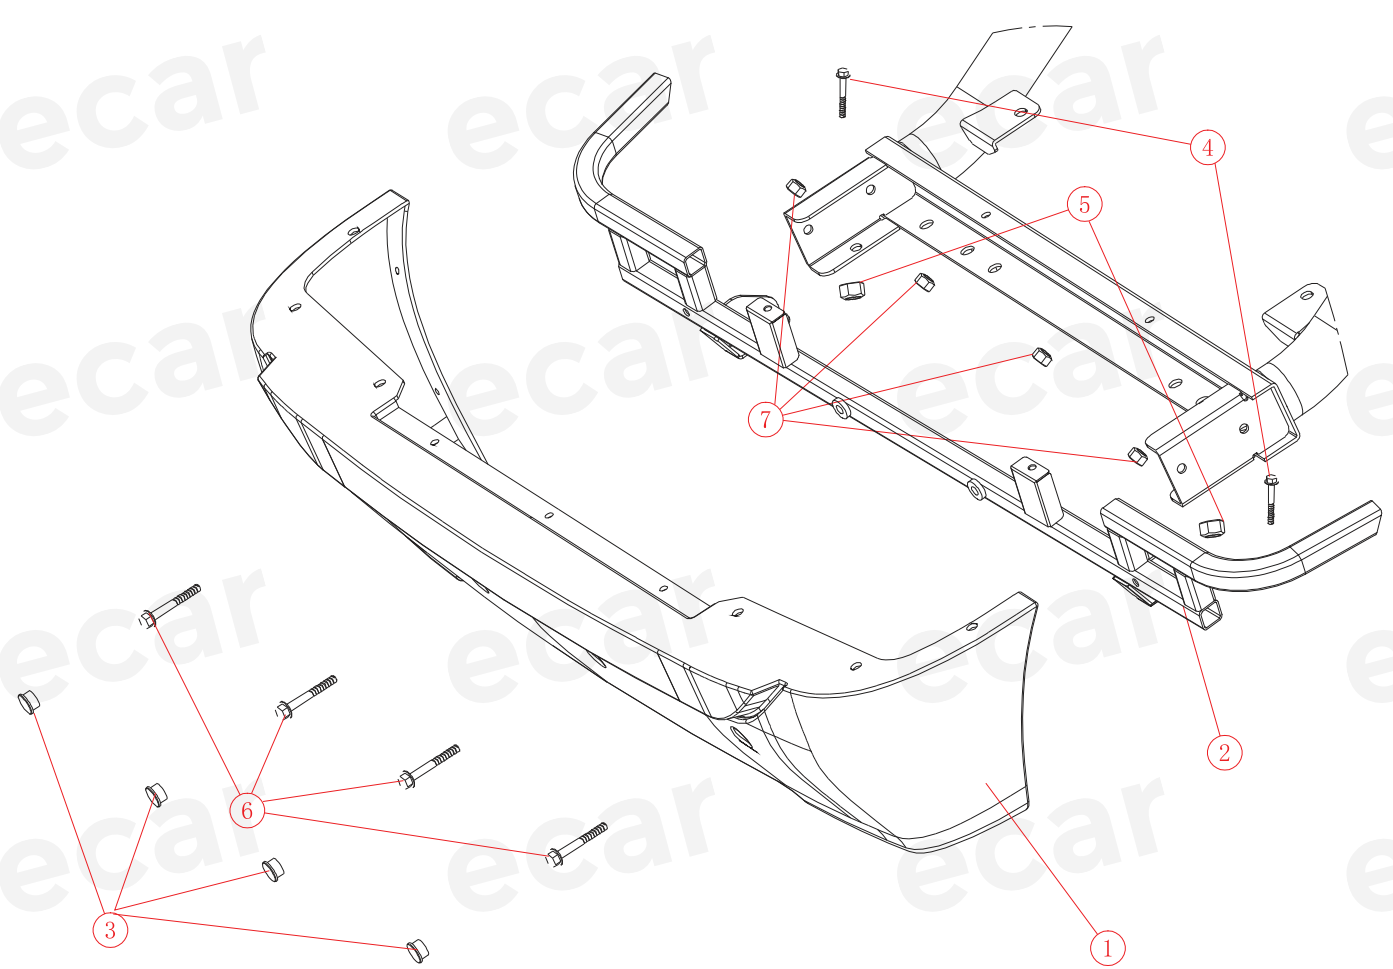

Rear Bumper

NO:	SKU	Name	QTY / CART	COMMENT
1	3.02.011.300071	A627 Rear Bumper	1	
2	2.01.004.210023	A627 Rear Bumper Fixed Frame-B	1	
3	3.02.011.300072	A627 Rear Bumper Plug Cover	4	
4	3.01.003.060006	M8 x 20mm Flanged Bolt	2	M8 x 20mm
5	3.01.003.100010	M8 Nut	2	M8
6	3.01.003.040015	M6 x 40mm Flanged Bolt	4	M8 x 40mm
7	3.01.003.100013	M6 Nut	4