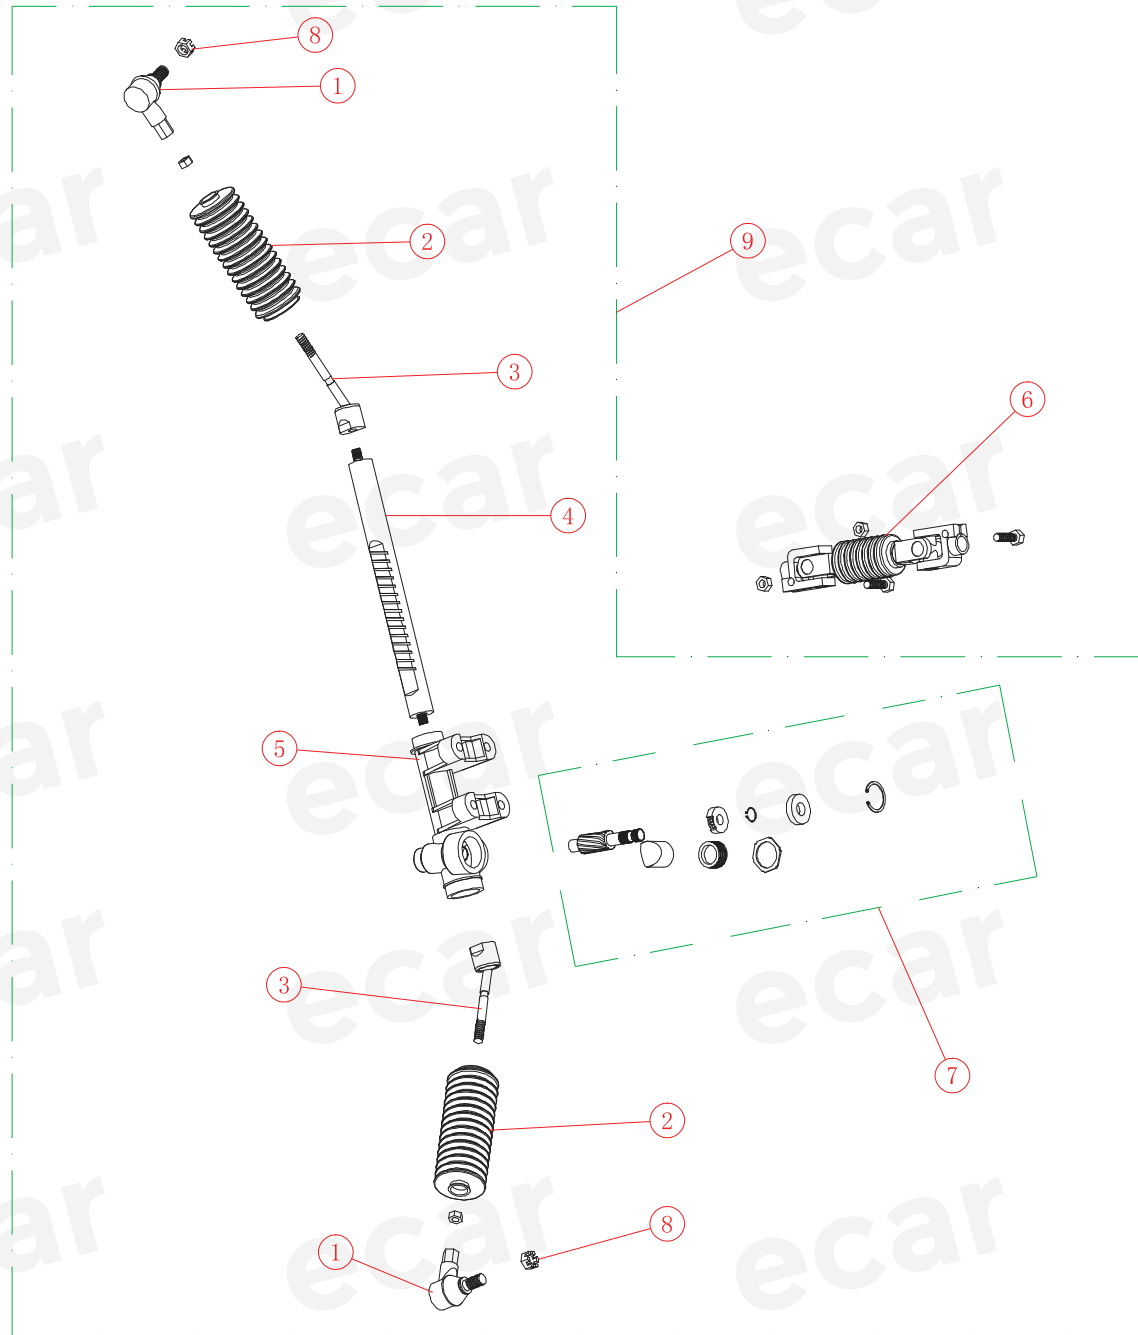

Note: Inner Ball Joints Changed from from Male to Female Thread Post March 2016

Steering System (2)

NO:	SKU	Name	QTY / CART	COMMENT
1	3.01.004.070166	Tie Rod End - Mechanical Brake Standard Models - Pre 03/16	2	Models Pre March 2016
	3.01.004.070011	Tie Rod End - Mechanical Brake Standard Models Post 03/16	2	Models Post March 2016
	3.01.004.070187	Tie Rod End - Front Disc Brake Standard Models	2	
	3.01.004.070150	Tie Rod End - All Lifted Models - 150mm Long	2	Lifted Mechanical Brake Lifted Four Wheel Disk Brake
2	3.02.014.000032	Steering Dust proof Rubber Boot	2	
3	3.01.004.070107	Inner Ball Joint - Mech. Brake Standard Models - Pre 03/16	2	Has 12mm Male Thread
	3.01.004.070136	Inner Ball Joint - Mech. Brake Standard Models - Post 03/16		Has 12mm Female Thread
	3.01.004.070186	Inner Ball Joint - Disc Brake Standard Models	2	
	3.01.004.070185	Inner Ball Joint - Mechanical Brake Lifted Models	2	
	3.01.004.070137	Inner Ball Joint - Disc Brake Lifted Models	2	
4	3.01.004.070183	Steering Gear - Standard Models	1	Also suits Lifted Four Wheel Disk Brake
	3.01.004.070184	Steering Gear - Mechanical Brake Lifted Model	1	Lifted Mechanical Brake Only
5	3.01.004.070013	Steering Box Housing - All Models	1	
6	3.01.004.900041	Universal Joint - Standard Models	1	Suits Standard Disc Brake Models
	3.01.004.900051	Universal Joint - Disc Brake Lifted Models	1	Lifted Four Wheel Disk Brake
7	3.01.004.070012	Steering Pinion Assembly	1	
8	3.01.003.100040	M12 Slotted Tie Rod Nut	2	M12
9	3.01.004.070072	A627 Steering Rack Full Assy - Standard Mech. Brake Models	1	Ext. by 22mm, 136mm Stroke
	3.01.004.070090	A627 Steering Rack Full Assy - Standard Disc Brake Models	1	136mm Stroke
	3.01.004.070096	A627 Steering Rack Full Assy - Lifted Mech. Brake Models	1	Lifted Mech. Brake
	3.01.004.070125	A627 Steering Rack Full Assy - Lifted Disc Brake Models	1	136mm Stroke