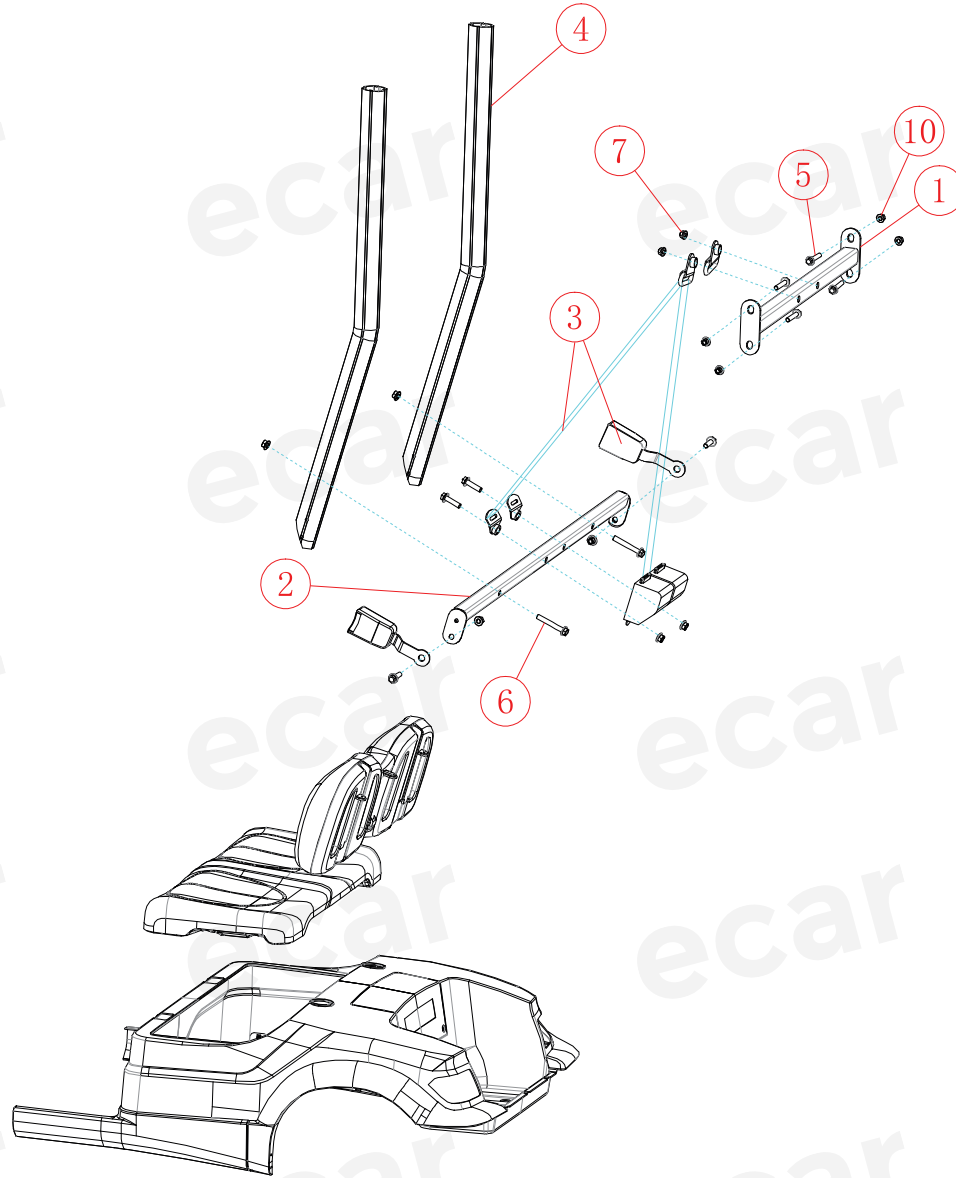

Seat Belt 3 Point

NO:	SKU	Name	QTY / CART	COMMENT
1	2.01.007.800155	A627.2 - 3 Point Seat Belt Upper Fixing Bar	1	
2	2.01.007.800154	A627.2 - 3 Point Seat Belt Lower Fixing Bar	1	
3	3.02.014.000363	Seat Belt Kit - 3 Point	2	
4	2.01.004.010739	A627.2 Rear Roof Support w/ Top Belt Holes	2	Equipped with one Point Safety Belt
5	3.01.003.060033	M8 x 65mm Flanged Bolt	4	M8x65mm
6	3.01.003.060042	M8 x 100mm Flanged Bolt	2	M8x100mm
7	3.01.003.100014	M8 Flanged Nut	12	M8