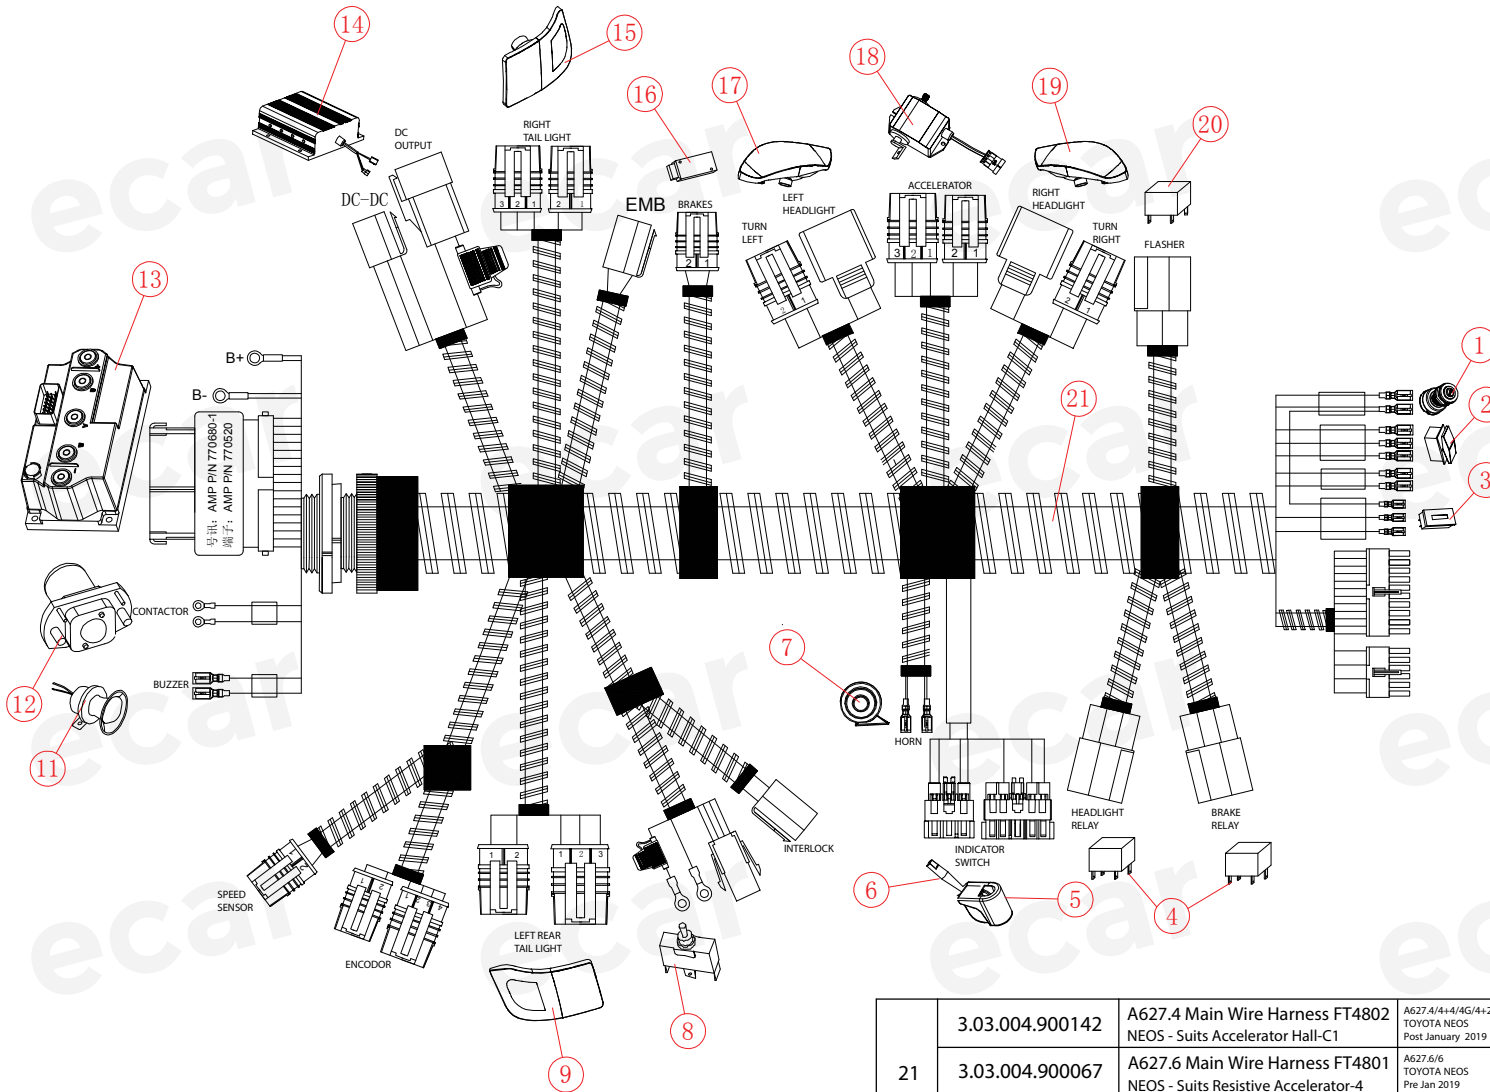

48V Toyota NEOS/ECAR AC Systems

- A627.2/2+2/4/4+2/6/6+2

Wire Harness (6)

NO:	SKU	Name	QTY / CART	COMMENT
1	3.03.002.000024	A627 Key Switch - Unique Barrel with 2 x Keys		ST-40A This is keyed as Unique ONLY
	3.03.002.000027	A627 Key Switch - Universal Barrel with 2 x Keys		ST-40A This is keyed as Universal
2	3.03.002.000013	A/A627 Dash Switch F/R	1	
3	3.03.011.000007	48V Voltage Meter (Linear) - Rectangle	1	
4	3.03.012.000011	4-Pin 12V 80A Relay	2	4-Pin 12v 80A (DJ1912)
5	3.03.011.000027	Single Arm Indicator Stalk Base Holder (Only)	1	
6	3.03.011.000025	Single Arm Indicator Stalk (Only)	1	
7	3.03.010.000007	12V Fanfare Horn - 60dB	1	60dB/410HZ
8	3.03.002.000004	Tow/Run Switch (2 Position)	1	Manual Park Brake Models
	3.03.002.000043	Tow/Run/EMB Switch (3 Way)	1	EMB Models
9	3.03.001.900025	A627 Integrated Tail Light/L (Driver)	1	
11	3.03.010.000008	48V Reversing Buzzer - Large Cone Style	1	S14 Type
12	3.03.015.000001	48V ZJ200A Solenoid	1	
13	3.03.003.000021	Toyota NEOS 48V 350A Controller	1	
	3.03.003.000036	ECAR 48V 350A Controller	1	
14	3.03.016.000001	48V/300W DC/DC Convertor	1	
15	3.03.001.900026	A627 Integrated Tail Light/R (Passenger)	1	
16	2.03.002.000017	Brake Pedal Micro-switch	1	
17	3.03.001.900023	A627 Integrated Front Headlight/L (Drivers)	1	Inc. Halogen Globes
18	3.03.005.000015	Resistive Accelerator-4 (NEOS w/ Disc Brake or EMB)	1	0-5kΩ 5-wire 2 Plug Double sided shaft A/627 Pedals
	3.03.005.000019	Accelerator Hall-C1 (ECAR w/ Disc Brake or EMB)	1	0-5V 5-wire 1 Plug Double sided shaft A/627 Pedals
19	3.03.001.900024	A627 Integrated Front Headlight/R (Passenger)	1	Inc. Halogen Globes
20	3.03.017.000062	12V/130W Flasher Unit	1	12V/130W SG158C
21	3.03.004.900142	A627.4 Main Wire Harness FT4802 NEOS - Suits Accelerator Hall-C1		A627.4/4+4/4G/4+2G TOYOTA NEOS Post January 2019
	3.03.004.900067	A627.6 Main Wire Harness FT4801 NEOS - Suits Resistive Accelerator-4		A627.6/6 TOYOTA NEOS Pre Jan 2019
	3.03.004.900143	A627.6 Main Wire Harness FT4802 NEOS - Suits Accelerator Hall-C1		A627.6/6 TOYOTA NEOS Post January 2019
22	3.03.004.900075	A627.2 Main Wire Harness - ECAR CONTROLLER MODELS		A627.2/2+2/2G/2+2G 2021 - Current
	3.03.004.900038	A627.4 Main Wire Harness - ECAR CONTROLLER MODELS		A627.4/4+2/4G/4+2G 2021 - Current
	3.03.004.900074	A627.6 Main Wire Harness - ECAR CONTROLLER MODELS		A627.6/6+2 2021 - Current
21	3.03.004.900065	A627.2 Main Wire Harness FT4801 NEOS - Suits Resistive Accelerator-4		A627.2/2+2/2G/2+2G TOYOTA NEOS Pre Jan 2019
	3.03.004.900141	A627.2 Main Wire Harness FT4802 NEOS - Suits Accelerator Hall-C1		A627.2/2+2/2G/2+2G TOYOTA NEOS Post January 2019
	3.03.004.900066	A627.4 Main Wire Harness FT4801 NEOS - Suits Resistive Accelerator-4		A627.4/4+2/4G/4+2G TOYOTA NEOS Pre Jan 2019

The Below Accelerator Modules are for AC Systems that have a manual Park Brake Only