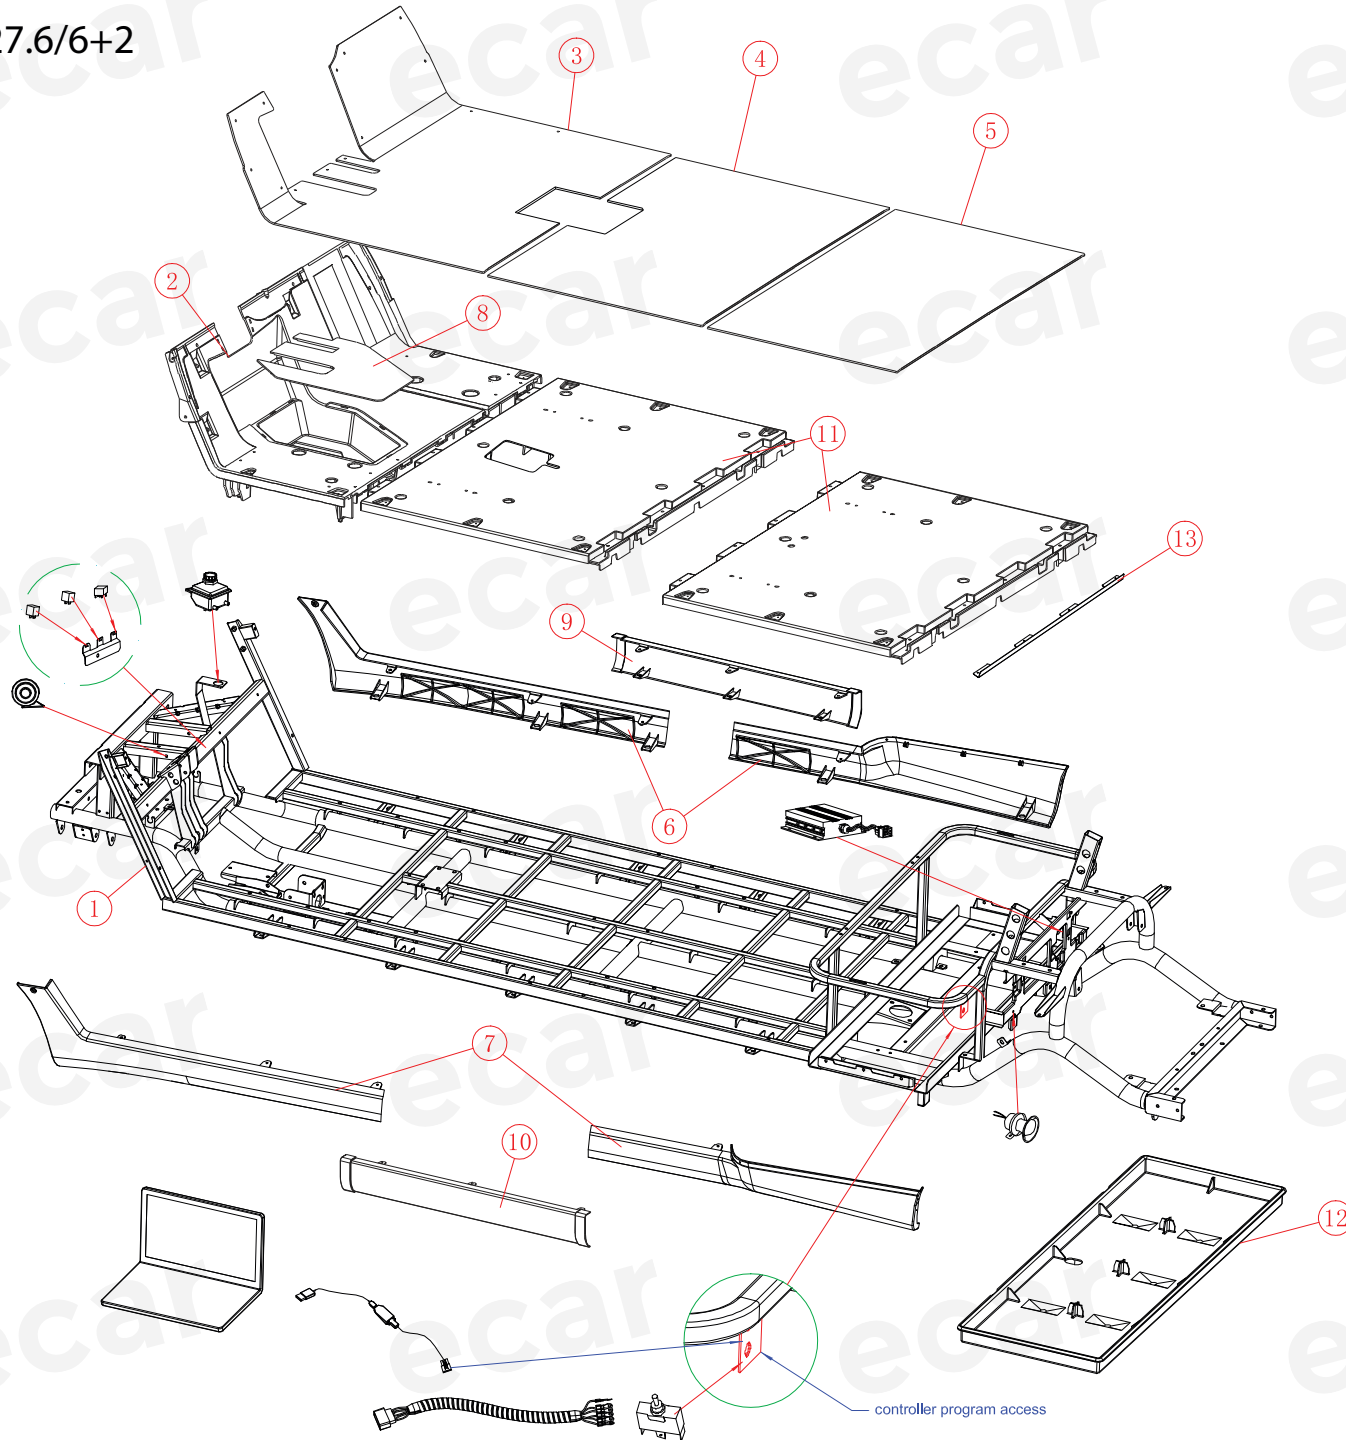

A627.6/6+2

Chassis Frame (3)

NO:	SKU	Name	QTY / CART	COMMENT
1	2.01.004.210029	A627.6 Chassis Frame	1	
2	3.02.011.300096	A627 Front Base Plate	1	
3	3.02.009.000066	A627.4 Front Rubber Floor Cover	1	Same as 627.4
4	3.02.009.000069	A627.6 Middle Rubber Floor Cover	1	
5	3.02.009.000068	A627.4 Rear Rubber Floor Cover	1	Same as 627.4
6	3.02.011.300151	A627.4 Side Skirt/R (Passenger)	1	Cut in half to install
7	3.02.011.300150	A627.4 Side Skirt/L (Driver)	1	Cut in half to install
8	2.01.004.020016	A627 Pedal Cover Plate	1	Same as Page 1
9	3.02.011.300085	A627.6 Side Skirt Extension/R (Passenger)	1	Covers Cut Side Skirt
10	3.02.011.300084	A627.6 Side Skirt Extension/L (Driver)	1	Covers Cut Side Skirt
11	3.02.011.300086	A627 Middle Baseplate	2	2pcs for 627.6 Model
12	3.02.012.000060	A627.4 Battery Box Insert	1	Injection Molded Part
13	2.01.007.800045	A627.4 Rear Body Cover Strip	1	Same as Page 2