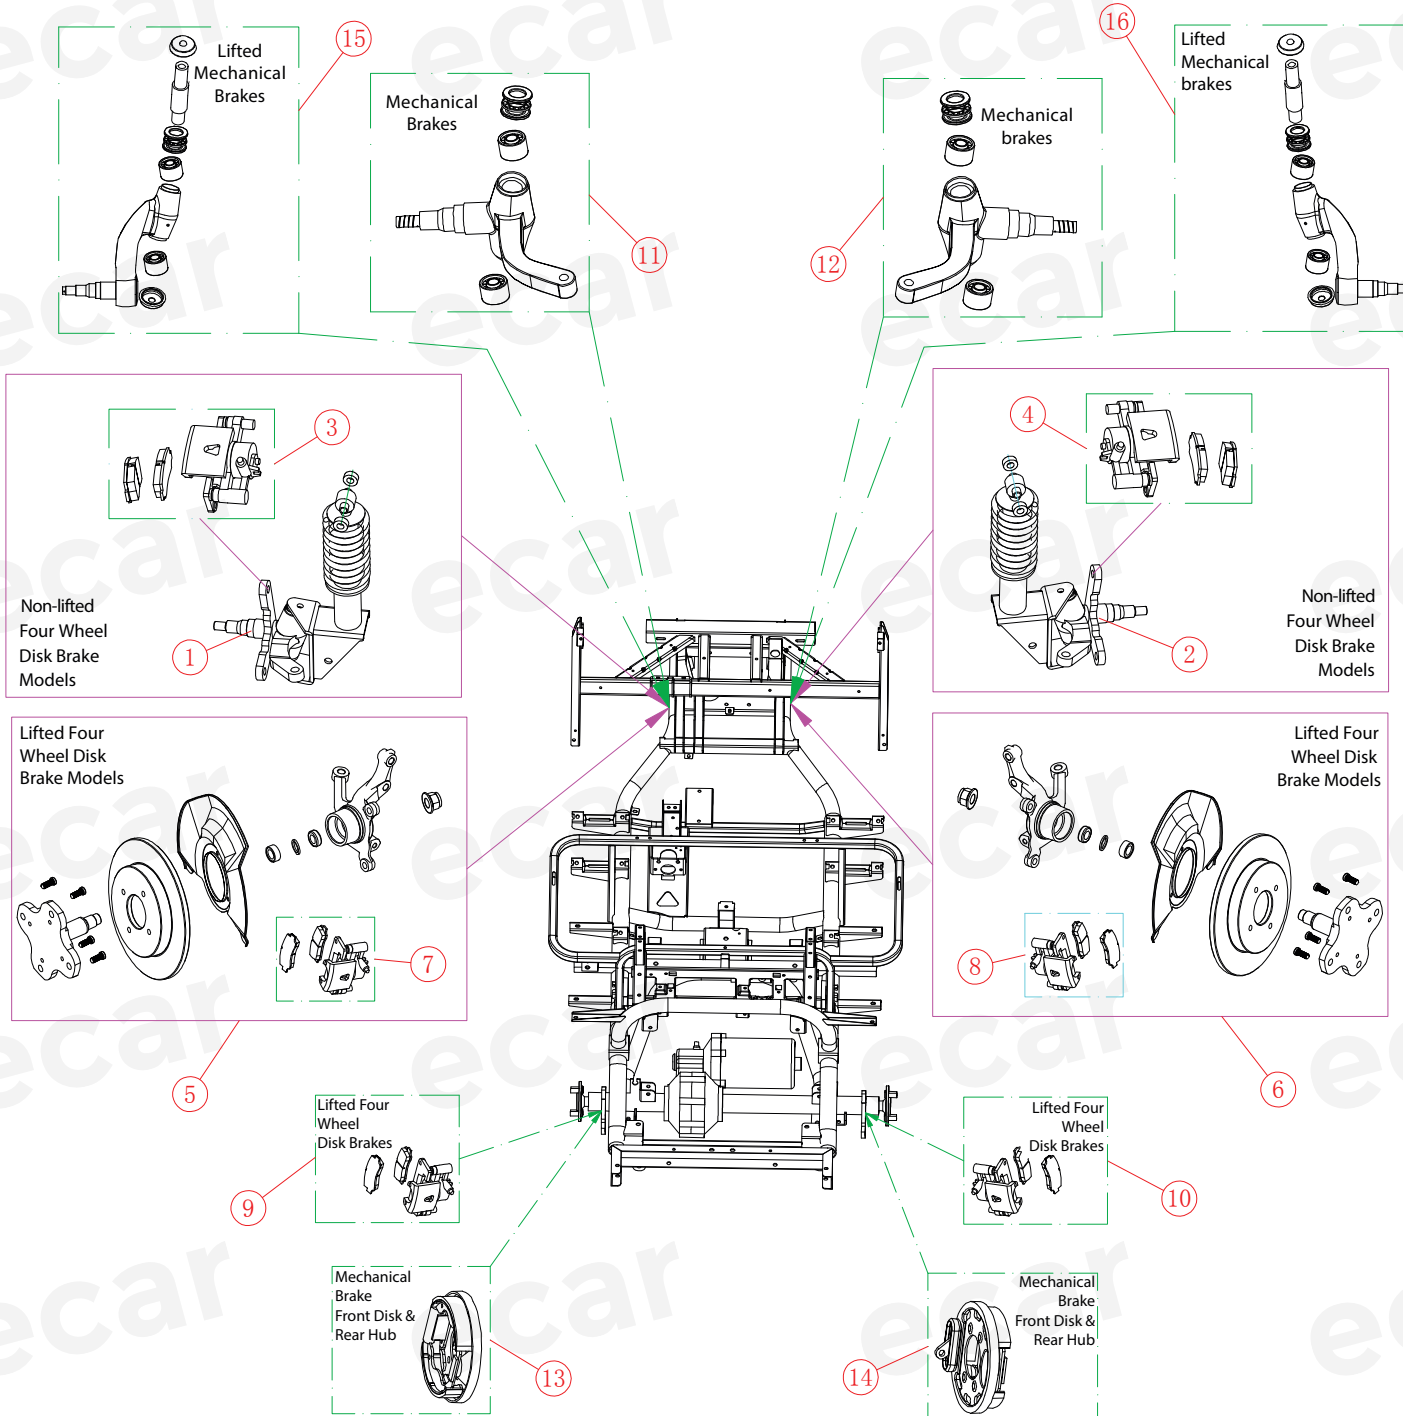

Brakes & Knuckles

NO:	SKU	Name	QTY / CART	COMMENT
1	3.01.005.010005	Disc Brake Knuckle/R (Driver) - Pre 2021	1	Models Pre Jan 2021
	3.01.004.050121	Disc Brake Knuckle/R (Driver) - Post 01/21	1	Models Post Jan 2021
2	3.01.005.010004	Disc Brake Knuckle/L (Passenger) - Pre 2021	1	Models Pre Jan 2021
	3.01.004.050120	Disc Brake Knuckle/L (Passenger) - Post 01/21	1	Models Post Jan 2021
3	3.01.006.200091	Front Disc Brake Caliper /R (Driver) - Standard	1	Comes with Pads
4	3.01.006.200092	Front Disc Brake Caliper /L (Passenger) - Standard	1	Comes with Pads
5	3.01.005.010012	Front Disc Brake/Knuckle Assy/L (Driver)- Lifted	1	Comes with Caliper
6	3.01.005.010013	Front Disc Brake/Knuckle Assy/R (Passenger)- Lifted	1	Comes with Caliper
7	3.01.006.200082	Front Brake Calipers/L (Driver) - Lifted	1	Comes with Pads
8	3.01.006.200083	Front Brake Calipers/R (Passenger) - Lifted	1	Comes with Pads
9	3.01.004.110106	A627 Rear Brake Caliper/R (Driver) - Lifted	1	Comes with Pads
10	3.01.004.110105	A627 Rear Brake Caliper/L (Passenger) - Lifted	1	Comes with Pads
11	3.01.004.050119	A/A627 Knuckle Assy/R (Driver) - Mechanical Brake - Post 6/21		Models Post June 2021
	3.01.005.010007	A/A627 Knuckle Assy/R (Driver) - Mechanical Brake - Pre 6/21		Models Pre June 2021
12	3.01.004.050118	A/A627 Knuckle Assy/L (Passenger) - Mechanical Brake - Post 6/21		Models Post June 2021
	3.01.005.010006	A/A627 Knuckle Assy/L (Passenger) - Mechanical Brake - Pre 6/21		Models Pre June 2021
13	3.01.004.050002	A627 Rear Brake Hub/L (Driver) - Mechanical + EMB Brake Models		
	3.01.004.050004	A627 Rear Brake Hub/L (Driver) - Manual Park Brake Models		
14	3.01.004.050001	A627 Rear Brake Hub/R (Passenger) - Mechanical + EMB Brake Models		
	3.01.004.050003	A627 Rear Brake Hub/R (Passenger) - Manual Park Brake Models		
15	3.01.004.070083	A627 Lifted Knuckle Assy/R (Driver) - Mechanical Brake Post 6/21		Models Post June 2021
	3.01.004.070287	A627 Lifted Knuckle Assy/R (Driver) - Mechanical Brake Pre 6/21		Models Pre June 2021
16	3.01.004.070082	A627 Lifted Knuckle Assy/L (Passenger) - Mech. Brake Post 6/21		Models Post June 2021
	3.01.004.070286	A627 Lifted Knuckle Assy/L (Passenger) - Mech. Brake Pre 6/21		Models Pre June 2021