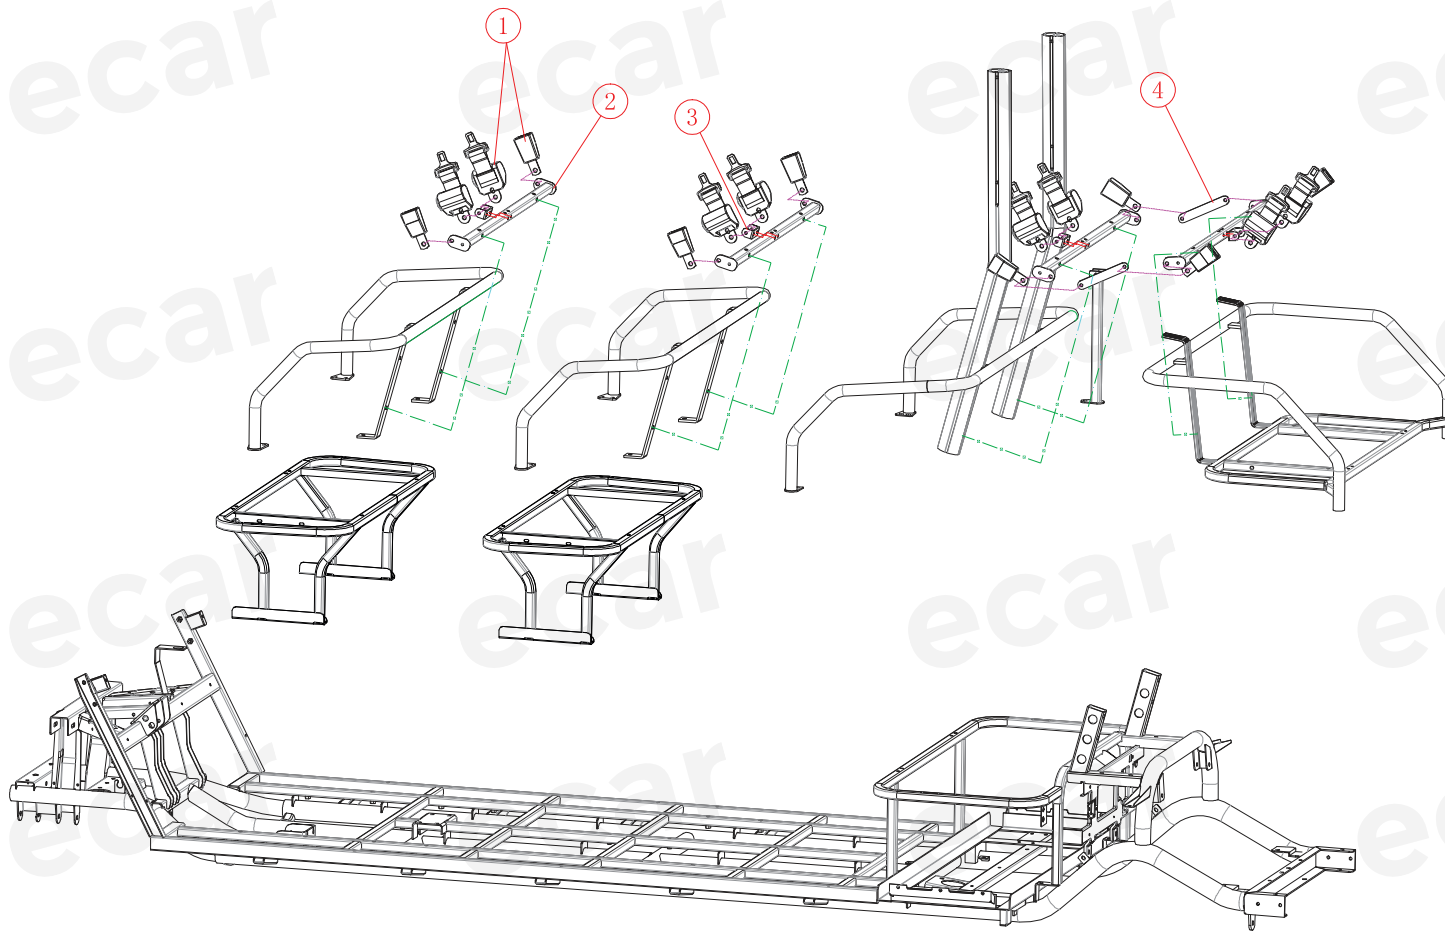

Seat Belt 2 Point

NO:	SKU	Name	QTY / CART	COMMENT
1	3.02.014.000395	Retractable 2 Point Safety Belt Pair (Lock and Belt)	2	A627.2/2G H8/H8G
			4	A627.2+2/2+2G /4/4G
			6	A627.4+2/4+2G /6
			8	A627.6+2
2	2.01.007.800098	A627 Seat Belt Mounting Bar	1	A627.2/2G H8/H8G
			2	A627.2+2/2+2G /4/4G
			3	A627.4+2/4+2G /6
			4	A627.6+2
3	2.01.007.800085	A627 Safety Belt Mounting Middle U Plate	1	A627.2/2G H8/H8G
			2	A627.2+2/2+2G /4/4G
			3	A627.4+2/4+2G /6
			4	A627.6+2
4	2.01.004.000133	A627.+2 Rear Facing Seat Belt Bar Connecting Plate	2	A627.2+2/2+2G 4+2/4+2G/6+2