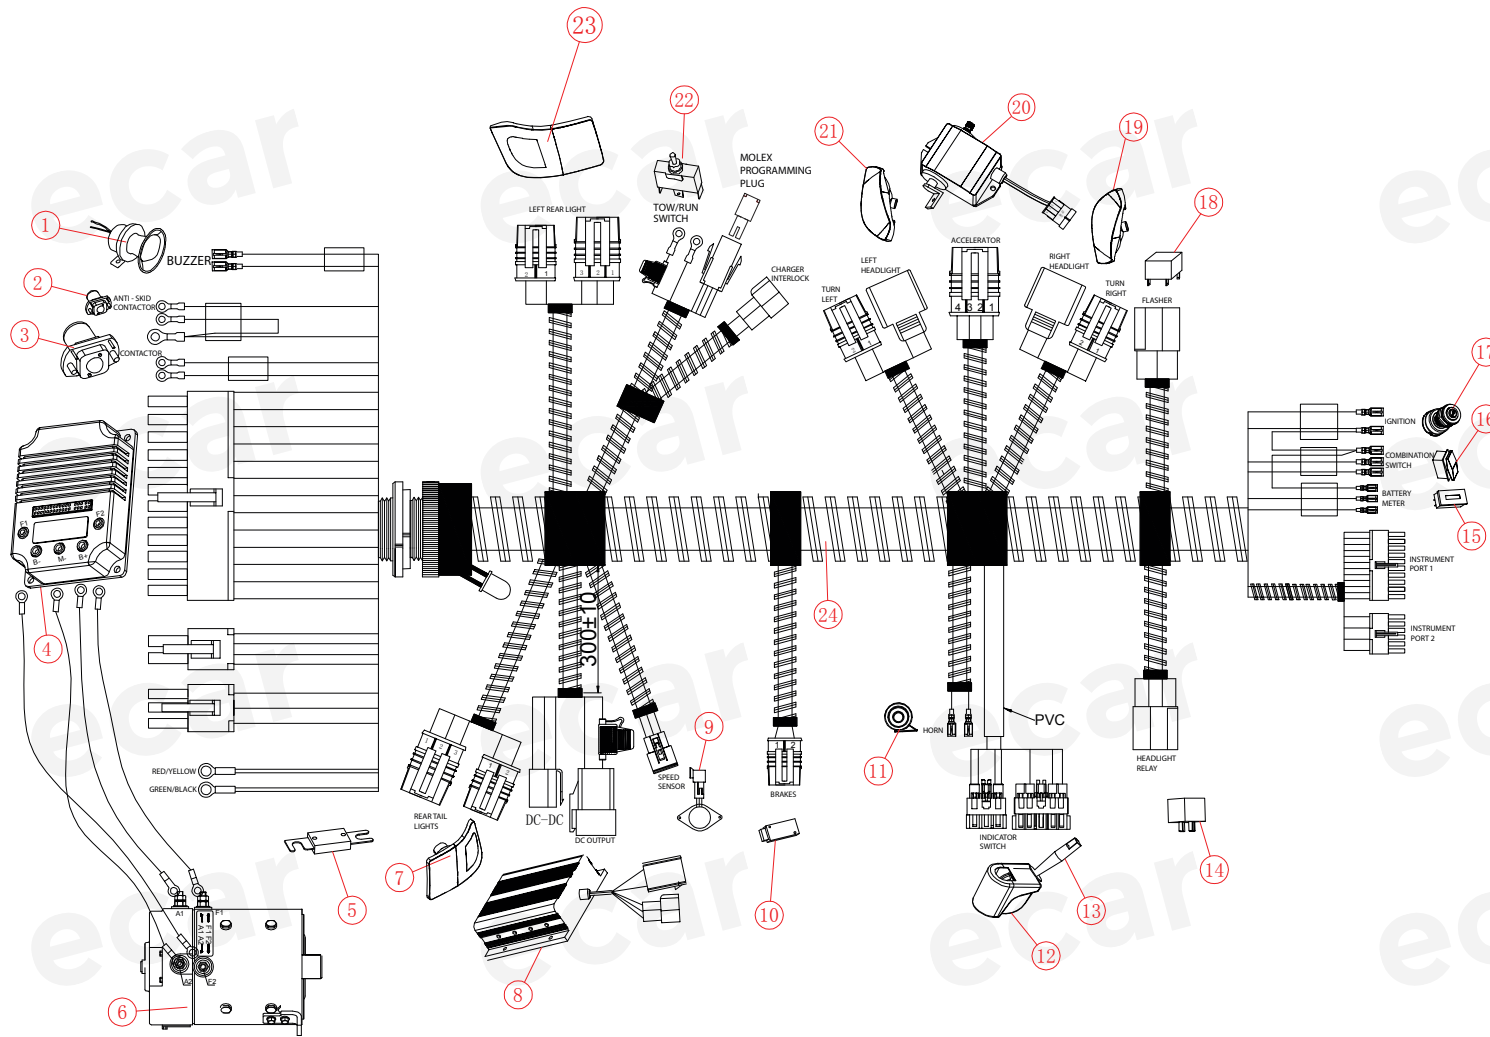

Curtis 1268 System

- All A627 Models

Wire Harness (4)

NO:	SKU	Name	QTY / CART	COMMENT
1	3.03.010.000008	48V Reversing Buzzer - Large Cone Style	1	S14 Type
2	3.03.015.000003	48V ZJ50A Secondary Solenoid	1	
3	3.03.015.000001	48V ZJ200A Solenoid	1	
4	3.03.003.000005	Curtis Controller 1268-5403 48V 400A	1	
5	3.03.017.000020	ANL Main Fuse - 250A	1	
6	3.03.007.000006	3.7kW DC (ADC) 48V Brushed Motor - inc. Speed Sensor	1	10 Tooth Includes the Speed Sensor
7	3.03.001.900026	A627 Integrated Tail Light/R (Passenger)	1	
8	3.03.016.000001	48V/300W DC/DC Converter	1	
9	3.03.007.000037	Speed Sensor - 3.7kW DC Motors	1	3.7kW ADC Motor
10	2.03.002.000017	Brake Pedal Micro-switch	1	
11	3.03.010.000007	12V Fanfare Horn - 60dB	1	60dB/410HZ
12	3.03.011.000027	Single Arm Indicator Stalk Base Holder (Only)	1	
13	3.03.011.000025	Single Arm Indicator Stalk (Only)	1	
14	3.03.012.000011	4-Pin 12v 80A Relay	1	4-Pin 12v 80A (DJ1912)
15	3.03.011.000007	48V Voltage Meter (Linear) - Rectangle	1	
16	3.03.002.000013	A/A627 Dash Switch F/R	1	
17	3.03.002.000024	A627 Key Switch - Unique Barrel with 2 x Keys	1	ST-40A This is keyed as Unique ONLY
	3.03.002.000027	A627 Key Switch - Universal Barrel with 2 x Keys	1	ST-40A This is keyed as Universal
18	3.03.017.000062	12V/130W Flasher Unit	1	12V/130W SG158C
19	3.03.001.900024	A627 Integrated Front Headlight/R (Passenger)	1	Inc. Halogen Globes
	3.03.005.000001	Accelerator Hall-A	1	0 - 5V, 5 Wire Flat Black Plug Manual Park/Mech.
	3.03.005.000014	Accelerator Hall-C	1	0 - 5V, 5 Wire Flat Black Plug Disc Brakes
21	3.03.001.900023	A627 Integrated Front Headlight/L (Drivers)	1	Inc. Halogen Globes
22	3.03.002.000004	Tow/Run Switch (2 Position)	1	Mech. Brake Models
23	3.03.001.900025	A627 Integrated Tail Light/L (Driver)	1	
24	3.03.004.900061	A627.2 Main Wiring Harness - Curtis 1268 Models (inc. Lighting)		A627.2/2+2 A627.2G/2+2G
	3.03.004.900049	A627.4 Main Wiring Harness - Curtis 1268 Models (inc. Lighting)		A627.4/4+2 A627.4G/4+2G
	3.03.004.900052	A627.6 Main Wiring Harness - Curtis 1268 Models (inc. Lighting)		A627.6/6+2