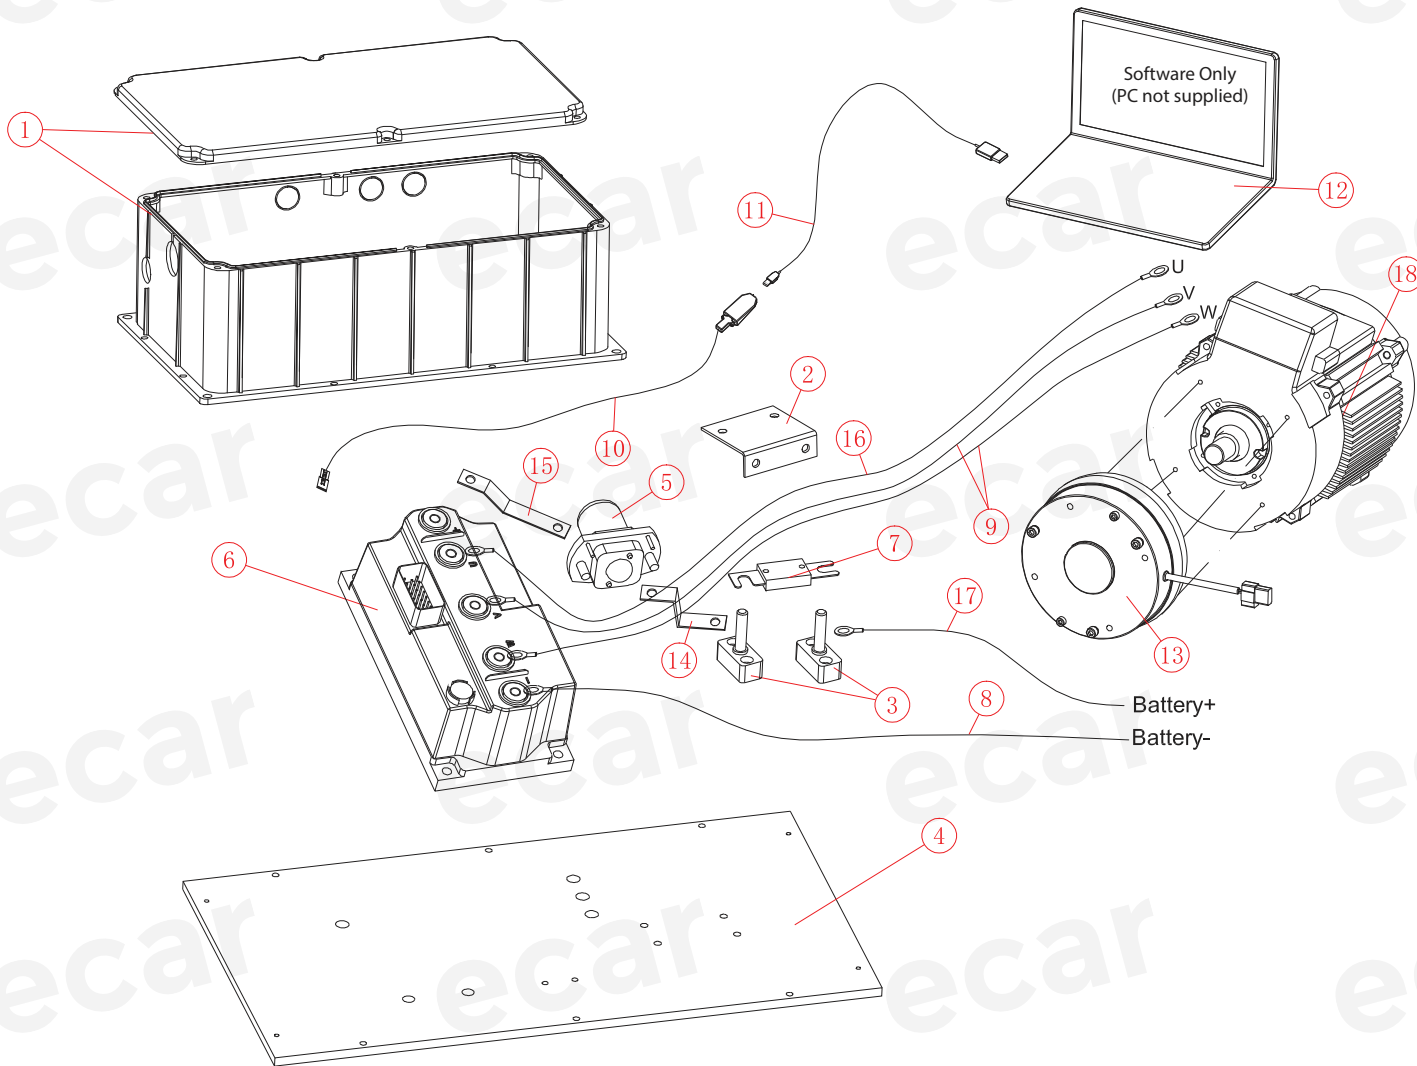

48V Toyota NEOS AC System

Note: The Standard A627 Series Motor is the 4kW 3 Phase AC Induction types below.

18	3.03.007.000125	4kW 3 Phase AC Induction EMB Motor - AQHT4-4101B-XL90 (bare)	10 Tooth EMB Not inc.	18	3.03.007.000057	5kW 3 Phase AC Induction EMB Motor - AQHT5-4104B-X (bare)	19 Tooth EMB Not inc.
	3.03.007.000125-EM	4kW 3 Phase AC Induction EMB Motor - AQHT4-4101B-XL90	10 Tooth EMB inc.		3.03.007.000057-EM	5kW 3 Phase AC Induction EMB Motor - AQHT5-4104B-X	19 Tooth EMB inc.
	3.03.007.000124	4kW 3 Phase AC Induction Motor - AQHT4-4001B-XL90(Non-EMB)	10 Tooth		3.03.007.000073	5kW 3 Phase AC Induction Motor - AQHT5-4004B-X (Non-EMB)	5kW 19 Tooth

AC System (1)

NO:	SKU	Name	QTY / CART	COMMENT
1	3.02.014.000104	Controller Box & Lid - Suits Curtis 1266A, Toyota & ECAR Controllers		
2	2.01.007.800039	Solenoid Fixing Plate - Toyota Models	1	
3	3.03.017.000012	ANL Fuse Holder	2	
4	2.02.007.010432	Toyota NEOS Controller Mounting Heatsink Board	1	
5	3.03.015.000001	48V ZJ200A Solenoid	1	
6	3.03.003.000021	Toyota NEOS 48V 350A Controller	1	
7	3.03.017.000034	ANL Main Fuse - 300A	1	
8	2.03.001.000197	Battery Main Negative Cable - 900mm	1	25mm² Flex 900mm
9	2.03.001.000198	A627.H8 UVW Motor Wire - 1300mm	2	25mm² Flex 1300mm
	2.03.001.000200	A627.H8G Lifted UVW Motor Wire - 1300mm	2	25mm² Flex 1500mm
10	2.03.001.000187	Toyota NEOS Programming CAN-Molex Cable (Only)		
11	3.03.011.000042	USB to CAN Module Cable (Only) - Armoured		
12	ECRNEOSPC	PC Windows Toyota Neos Motor Tuning Tool - Software		
13	3.03.007.000020	ECAR Electromagnetic Parking Brake - 45712D-F-LO.52		DC 42V 49Nm 40W Rated
14	2.03.001.000189	2mm Copper Busbar - A	1	15mm x 2mm x 116mm
15	2.03.001.000190	2mm Copper Busbar - B	1	15mm x 2mm x 116mm
16	2.03.001.000152	Main Cable - 800mm - Standard Models	3	A627.2/2+2/4/4+2/6/6+2
	2.03.001.000149	Main Cable - 500mm - Lifted non-utility models	3	A627.2G/2+2G/4G/4+2G
	2.03.001.000199	A627.H8 Main Cable - 1400mm	1	A627.H8
	2.03.001.000201	A627.H8G Main Cable - 1600mm	1	A627.H8G
17	2.03.001.000144	Main Battery Positive Cable - 700mm	1	A627.2/2+2/2G/2+2G/4/4+2/4G/4+2G/6/6+2
	2.03.001.000201	A627.H8 Main Battery Positive Cable - 1600mm	1	A627.H8/H8G