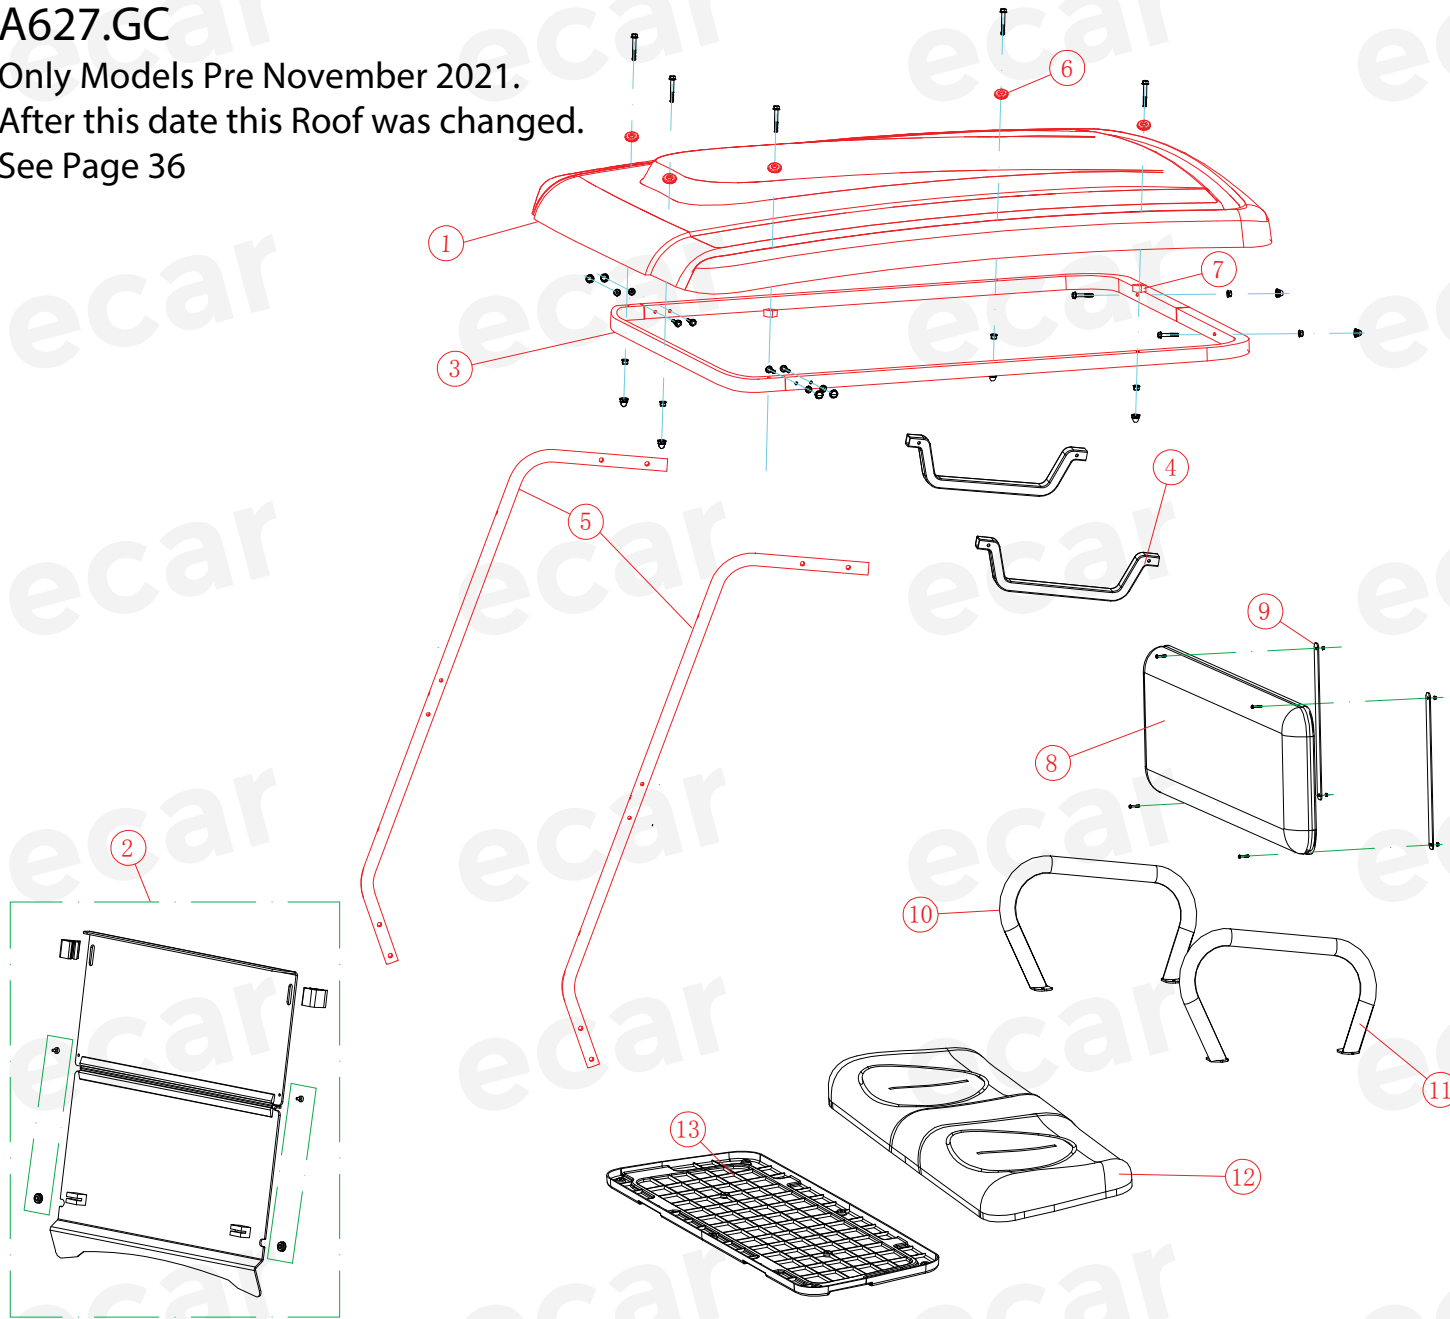

A627.GC

Only Models Pre November 2021.
After this date this Roof was changed.
See Page 36

Roof (4)

NO:	SKU	Name	QTY / CART	COMMENT
1	2.02.001.010249	A2.GC Roof - Pre 11/2021 -Metallic White	1	
2	3.02.012.000539	A627.2 Foldable Acrylic Windshield Complete Assy	1	
	3.02.012.000165	A627.2 Solid One Piece Acrylic Windshield Assy	1	
3	2.01.004.030051	A627.GC Top Roof Support (Models Pre Nov 2021)		
4	3.02.011.200006	627 Large Roof Grab Handle - Beige	2	Beige
	3.02.011.200008	627 Large Roof Grab Handle - Black	2	Black
5	2.01.007.800069	A627.GC Roof Front Windshield Frame - Pre 11/2021		
6	3.02.011.000040	Top Roof Bolt Rubber	5	
7	3.02.011.000041	A627 Roof Frame Mounting Rubber Spacer - Small		
8	3.02.006.000122	A627.GC Seat Back - Beige	1	
	3.02.006.000163	A627.GC Seat Back - Black	1	
9	2.01.004.030050	A627/A2.GC Seat Back Mounting Bars	1	
10	2.01.004.030048	A627/A2.GC Armrest/R (Passenger)	1	
11	2.01.004.030049	A627/A2.GC Armrest/L (Drivers)	1	
12	3.02.005.000787	A627 Seat-B Base Cushion (Only) - Black	1	
13	3.02.011.300041	A627 Seat-B Poly Base (Only)	1	

Items SKU/Descriptions listed in RED are year model specific