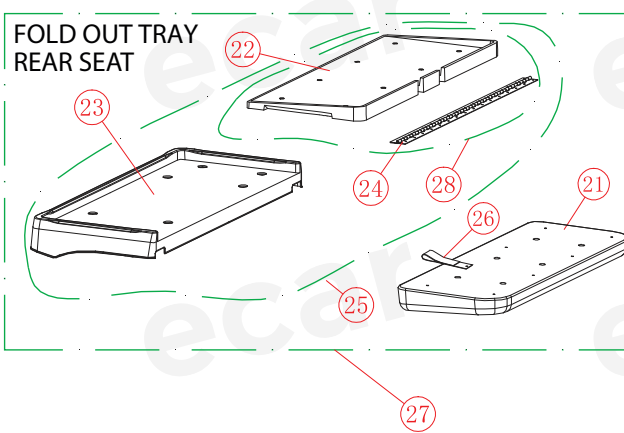

FOLD OUT TRAY REAR SEAT

Rear Seat Parts (1)

NO:	SKU	Name	QTY / CART	COMMENT
1	3.02.005.000787	A627.4 Front/Middle Seat Base-B Cushion (Only) - Black		
2	3.02.011.300041	A627.4 Front/Middle Seat Base-B Poly Cover (Only)	1	
3	3.02.011.300040	A627 Rear Seat Storage Box/Big	1	
4	2.01.007.800059	A627 Foldable Rear Seat Safety Grab Bar V1	1	
5	2.01.004.210003	A627 Rear Seat Bottom Frame	1	
6	3.02.011.300028	A627.4 Front Middle Seat Back Poly Cover (Only)	1	
7	3.02.005.000828	A627.4 Front/Middle Seat Back-B Cushion (Only) - Black		
8	3.01.003.110002	M6 x 15mm Flanged Bolt	5	M6x15mm
9	3.01.006.200090	A627.4 Middle/Front Seat Cushion Hinge	2	
10	3.01.003.060005	M6 x 20mm Flanged Bolt	8	M6x20mm
11	3.01.003.040015	M6 x 40mm Flanged Bolt	4	M6x40mm
12	2.01.004.210017	A627 Rear Facing Seat Frame Tube Support/L (Driver)		
13	2.01.004.000287	A627 Caddie Plate Base Frame	1	
14	3.02.011.300182	627 Caddie Plate Poly Tread Cover	1	
15	2.01.007.800027	A627 Rear Seat Safety Grab Bar V2	1	
16	3.01.003.060011	M8 x 25mm Flanged Bolt	4	M8x25mm
17	3.01.003.100014	M8 Flanged Nut	10	M8
18	2.01.004.210018	A627 Rear Facing Seat Frame Tube Support/L (Driver)		
19	2.01.004.210083	A627 Rear Facing Seat Front Support - Universal	2	
20	3.01.003.060023	M8 x 45mm Flange Bolt	10	M8x45mm
21	3.02.005.000551	A627 Rear Seat Tray Cushion-B (Only) - Black		
22	3.02.011.300089	A627 Rear Seat Folding Tray Base-B (Only)		
23	3.02.011.300123	A627 Rear Seat Folding Bottom Poly Plate (Only)		
24	3.01.006.900124	Plastic Rear Fold Out Seat Piano Hinge		
25	3.02.011.300097	A627 Foldable Rear Seat Plates Assy (no cushion)		
26	3.02.014.000397	A627 Foldable Rear Seat Cushion Pull Loop Only		
27	3.02.005.000511	A627 Foldable Rear Seat Cushion Assembly (inc. cushion) - Black		
28	3.02.011.300263	A627 Foldable Rear Seat Tray Base and Hinge Assembly (no cushion)		
29	2.01.004.090097	A627 Caddie Plate Tow Ball Mounting Plate		
30	3.01.006.000146	50mm Tow Ball and Nut (Only) - Chrome