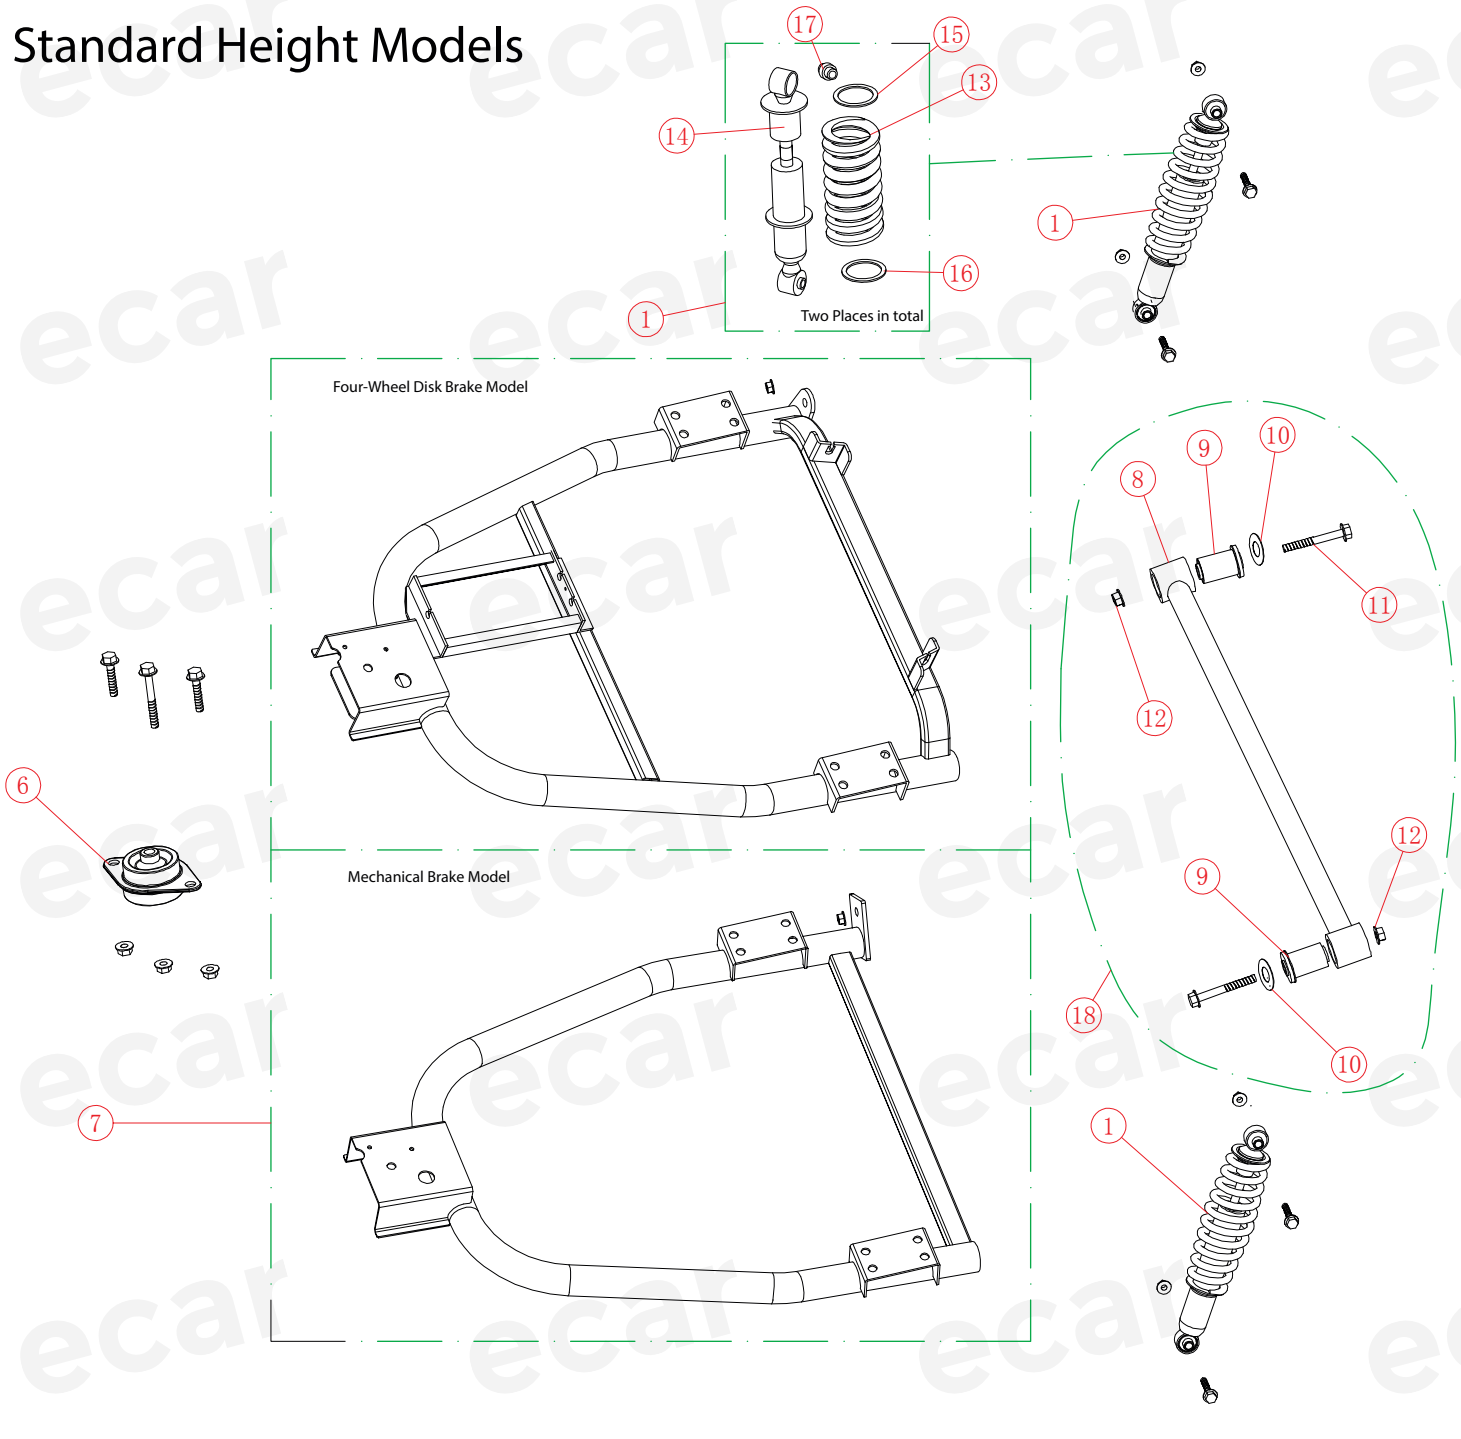

Standard Height Models

Rear Suspension System (1)

NO:	SKU	Name	QTY / CART	COMMENT
1	2.03.001.000019	A8 Rear Shock Absorber Assy - Standard	2	A627.2/2+2 A627.4/4+2
	2.03.001.000022	A11 Rear Shock Absorber Assy - Standard	2	A627.6/6+2 A627.H2/H8/GC
2	3.01.003.060060	M10 x 50mm Flanged Bolt	4	M10x50mm
3	3.01.003.100015	M10 Flanged Nut	4	M10
4	3.01.003.060007	M12 x 20mm Flanged bolt	2	M12x20mm
5	3.01.003.060038	M12 x 80mm Flanged Bolt	1	M12x80mm
6	3.02.014.000069	Transaxle Swing Arm Mounting Pivot Rubber	1	
7	2.01.004.210011	A627 Transaxle Swing Arm Mechanical Brake Models	1	Mechanical Brake
	2.01.004.210067	A627 Transaxle Swing Arm - Disc Brake Models	1	Four-Wheel Disk Brake
8	2.01.004.210012	A627 Rear Torsion Bar	1	
9	3.01.004.070021	A-Arm Inner Bush (Same for Torsion Bar)	2	Ø13x50mm
10	3.01.003.080036	M12 Washer (Torsion Bar)	2	3.0x12x40mm
11	3.01.003.060037	M12 x 70mm Flanged Bolt	2	M12x70mm
12	3.01.003.010016	M12 Flanged Nut	2	M12
13	3.01.004.080016	A8 Rear Spring (Only)	2	A627.2/2+2 A627.4/4+2
	3.01.004.080018	A11 Rear Spring (Only)	2	A627.6/6+2 A627.H2/H8/GC
14	3.01.004.080005	A627 Rear Shock Absorber (Only)	2	
15	3.02.014.000053	Rear Spring Top Washer (Large)	2	Inner Ø 44mm Outer Ø 55mm
16	3.02.014.000054	Rear Spring Top Washer	2	Inner Ø 40mm Outer Ø 55mm
17	3.01.004.080007	Rear Shock Absorber Bush	2	
18	2.03.001.000038	A627 Rear Torsion Bar Assy - inc. Bushes/Bolts	1