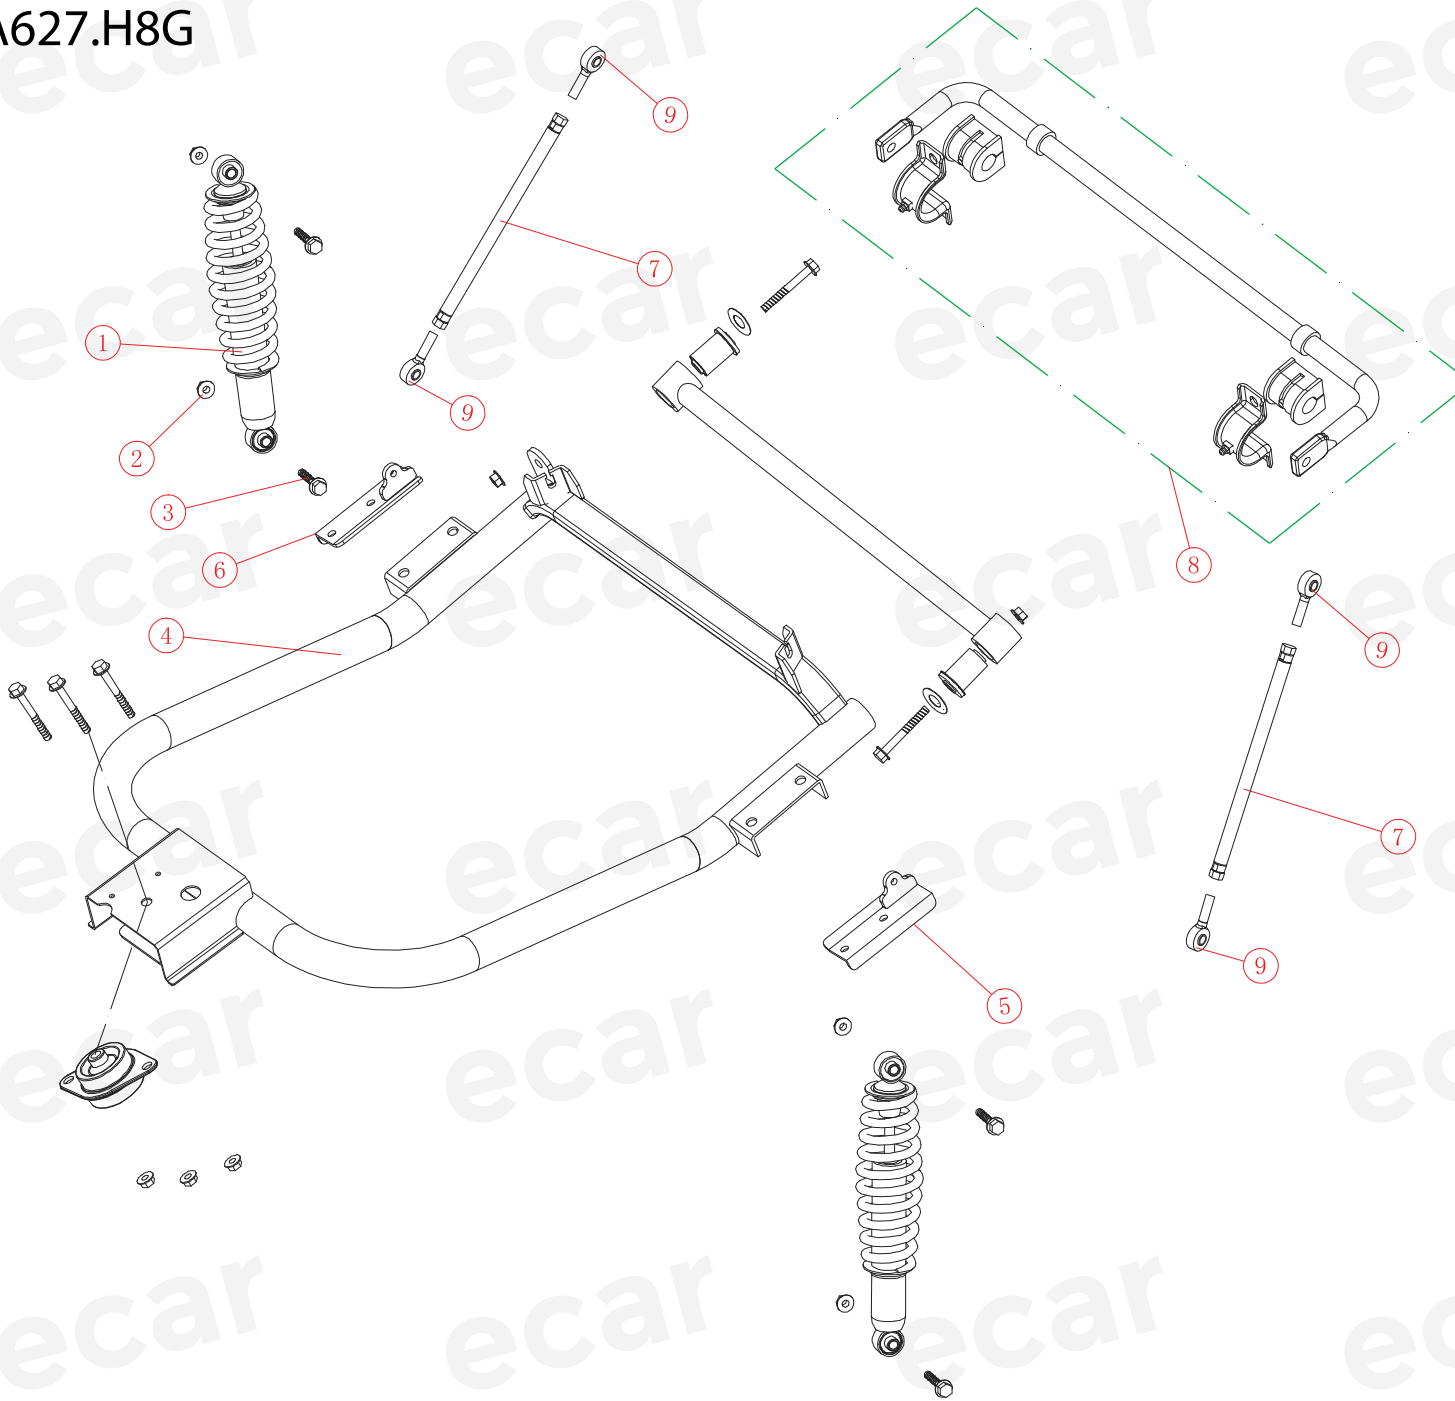

A627.H8G

Rear Suspension System (3)

NO:	SKU	Name	QTY / CART	COMMENT
1	3.01.004.070140	A627.4G Rear Shock Absorber Assy - Lifted Disc Brakes		Fits all 627.H2/H8
2	3.01.003.100017	M14 Flanged Nut	4	M14
3	3.01.003.060066	M14 x 50mm Flanged Bolt	4	M14x50mm
4	2.01.004.210042	Transaxle Swing Arm - Lifted Disc Brakes	1	
5	2.01.004.020097	Rear Sway Bar Bracket /L (Drivers) -H8.G Lifted	1	
6	2.01.004.020100	Rear Sway Bar Bracket /R (Passenger) -H8.G Lifted	1	
7	2.01.004.020084	Rear Sway Bar Link Rod - H8.G Lifted	2	
8	3.01.004.110118	Rear Sway Bar Assy - H8.G Lifted	1	
9	3.01.004.110119	Rear Sway Bar Link Rod Heim Joint - H8.G Lifted	4