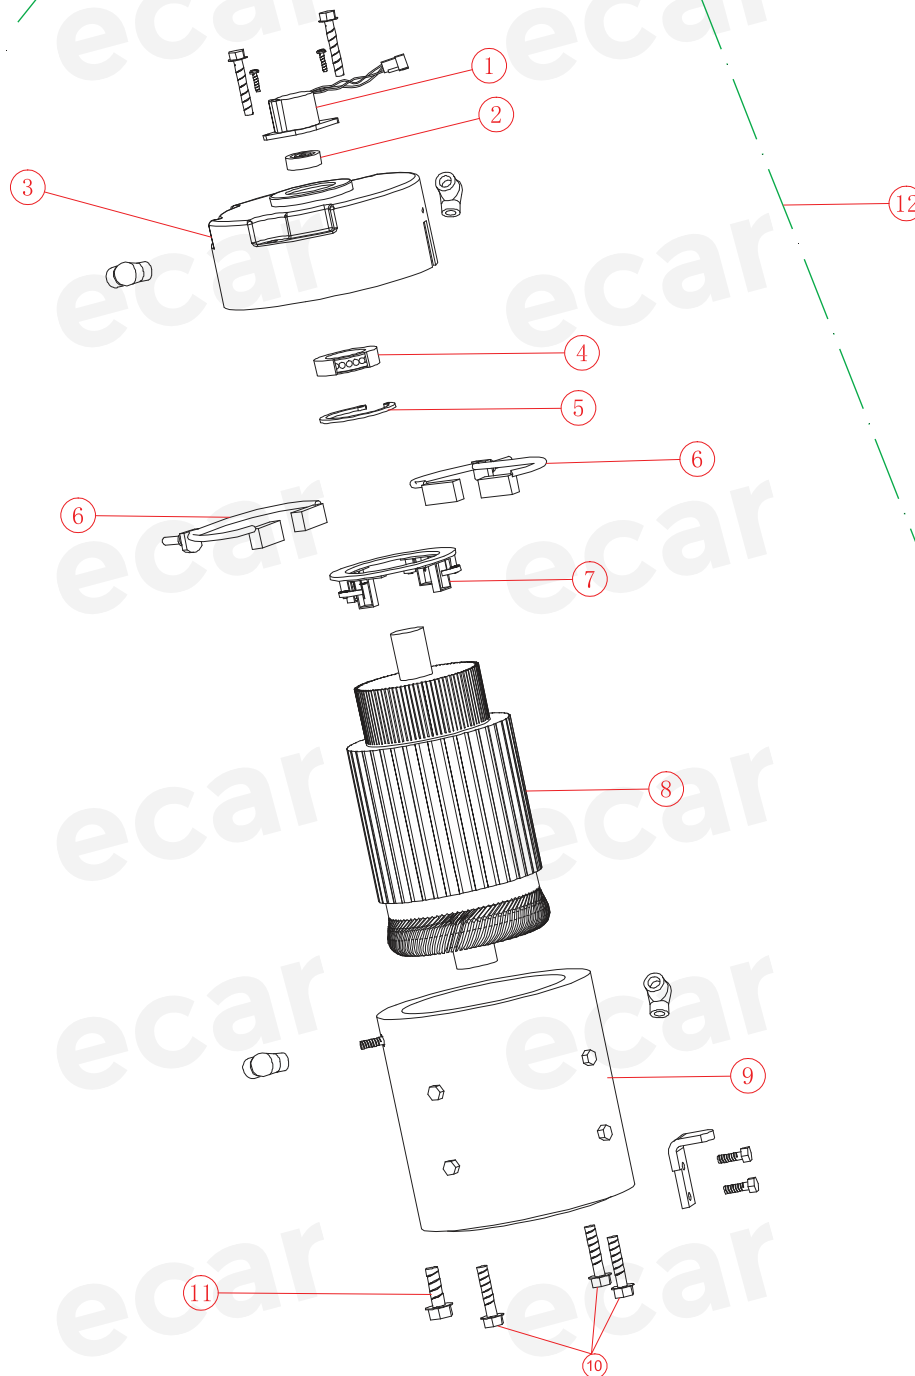

48V DC Motor
3.03.007.000006

DC Motor System

NO:	SKU	Name	QTY / CART	COMMENT
1	3.03.007.000037	Speed Sensor - 3.7kW DC Motors	1	3.7Kw ADC Motor
2	3.03.007.000052	Speed Magnetic Ring - Suits 3.03.007.000037	1	3.7Kw ADC Motor
3	3.03.007.000012	3.7kW DC Motor End Cover(Only)	1	3.7Kw ADC Motor
4	3.01.004.090003	6205 Bearing	1	
5	3.01.003.070014	3.7kW DC Motor Retainer Circlip	1	
6	3.03.007.000005	Carbon Brush Set Pair - 3.7kW DC Motor	2	3.7Kw 4t
7	3.01.006.000119	Carbon Brush Holder - 3.7kW DC Motor	1	3.7Kw ADC Motor
8	3.03.007.000013	Motor Armature - 3.7kW DC Motor	1	3.7Kw ADC Motor
9	3.03.007.000011	Stator - 3.7kW DC Motor	1	3.7Kw ADC Motor
10	3.01.003.070015	1/4" Motor Bolt - 3.7kW DC Motor	3	1/4x50 (6mm)
11	3.01.003.070016	M8 Motor Mounting Bolt - 3.7kW DC Motor	1	M8
12	3.03.007.000006	3.7kW DC (ADC) 48V Brushed Motor - inc. Speed Sensor		10 Tooth Includes the Speed Sensor