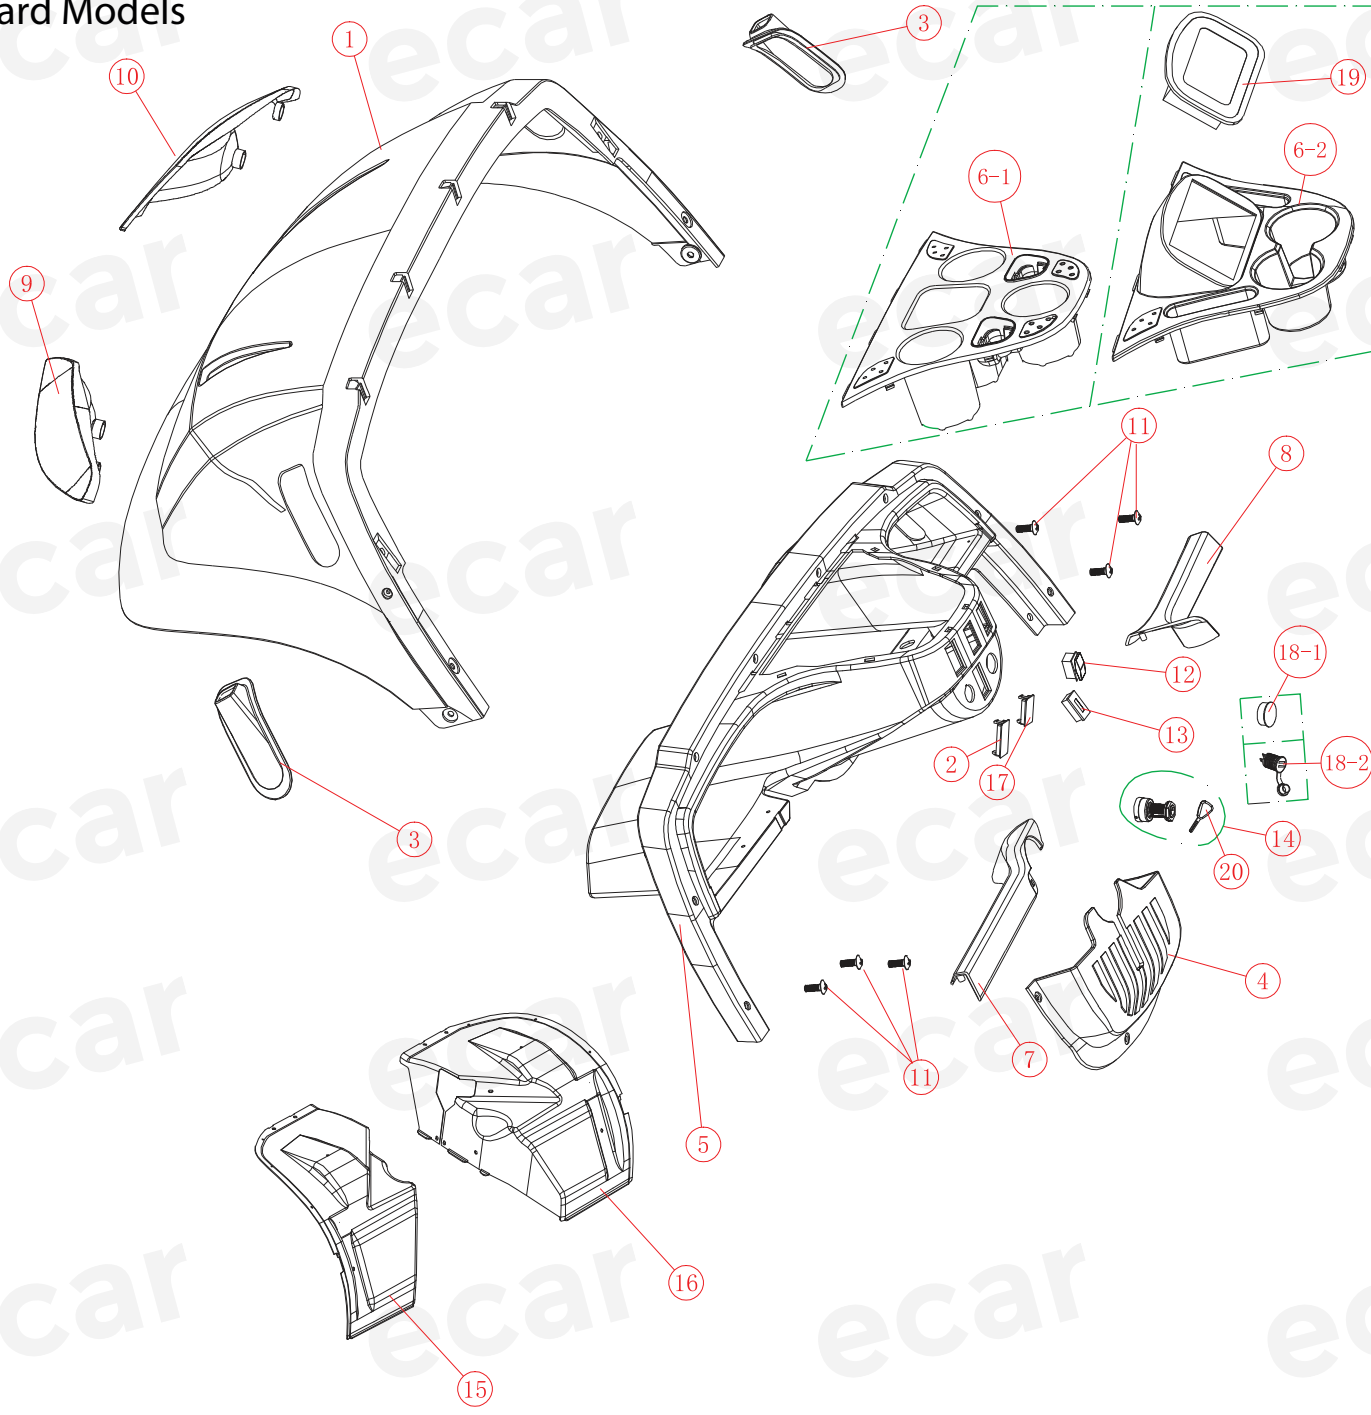

Standard Models

Front Body Cover (1)

NO:	SKU	Name	QTY / CART	COMMENT
1	2.02.001.120002	A627 Front Nose Cone -B (Painted Metallic White)	1	Injection Molded Part
2	3.03.007.000040	A627 Voltmeter Blanking Cover (rectangle)	1	
3	3.02.011.300058	A627 Front Roof Support Ruber Shroud	2	Shared Left & Right
4	3.02.011.300107	A627 Steering Column Bottom Plastic Cover-C	1	
5	3.02.011.300067	A627 Front Dashboard-B	1	
6-1	3.02.011.300027	A627 Cup Base - OLD	1	
6-2	3.02.011.300095	A627 Cup Base-B (NEW)	1	
7	3.02.011.300075	A627 Glove Box Cover Bottom Rail/L (Driver)	1	
8	3.02.011.300043	A627 Glove Box Cover Bottom Rail/R (Passenger)	1	
9	3.03.001.900023	A627 Integrated Front Headlight/L (Drivers)	1	Inc. Halogen Globes
10	3.03.001.900023	A627 Integrated Front Headlight/R (Passenger)	1	Inc. Halogen Globes
11	3.01.003.110003	16mm Phillips Self Tapping Screws	6	M5 x 16mm
12	3.03.002.000013	A/A627 Dash Switch F/R	1	
13	3.03.011.000007	48V Voltage Meter (Linear) - Rectangle	1	
14	3.03.002.000024	A627 Key Switch - Unique Barrel with 2 x Keys		ST-40A This is keyed as Unique ONLY
	3.03.002.000027	A627 Key Switch - Universal Barrel with 2 x Keys		ST-40A This is keyed as Universal
15	3.02.011.600100	A627 Front Inner Wheel Guard/L (Driver)	1	
16	3.02.011.600101	A627 Front Inner Wheel Guard/R (Passenger)	1	
17	3.03.007.000041	A627 Blanking Cover for Rocker Switch	1	
18-1	3.03.010.000014	Round Blanking Insert for USB Hole	1	
18-2	3.03.001.000138	Dual USB Charging port 5V 2.1A each	1	
19	3.03.011.000086	Digital Speed and Mileage Meter - 48V AGM Metric	1	
20	3.03.002.000103	A/A627 Universal Key - Single	1	Suits Universal Barrel 3.03.002.000027