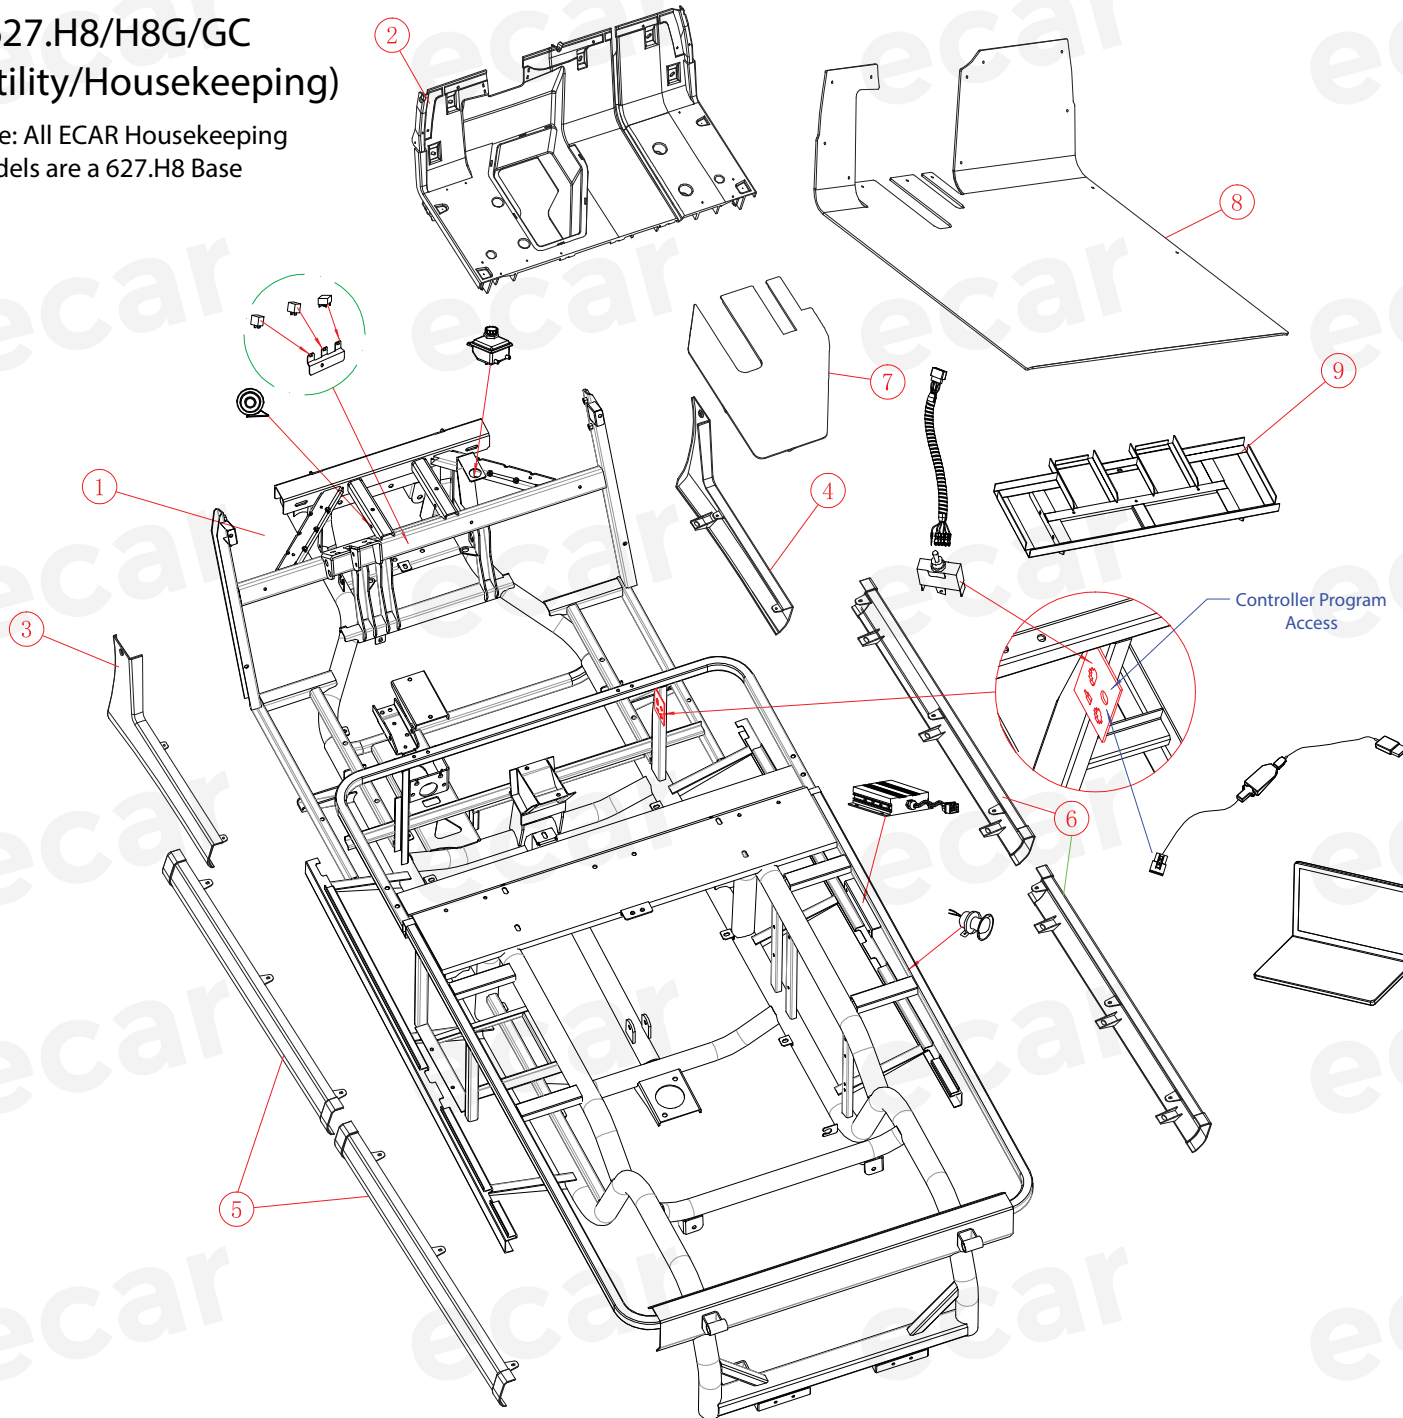

A627.H8/H8G/GC (Utility/Housekeeping)

Note: All ECAR Housekeeping models are a 627.H8 Base

Chassis Frame (4)

NO:	SKU	Name	QTY / CART	COMMENT
1	2.01.004.020083	A627.H8 Four Wheel Disc Brake Chassis	1	
2	3.02.011.300096	A627 Front Base Plate	1	
3	3.02.011.300069	A627.H8 Front Side Skirt/L(Drivers)	1	Injection Molded Part
4	3.02.011.300070	A627 Front Side Skirt/R (Passenger)	1	Injection Molded Part
5	3.02.011.300084	A627 Middle Side Skirt/L (Passenger)	2	Same as 627.4
6	3.02.011.300085	A627 Middle Side Skirt/R (Drivers)	2	Molded Part
7	2.01.004.020016	A627.2 Pedal Cover Plate	1	Powder Coated Part
8	3.02.009.000065	A627 Front Rubber Floor Cover	1	
9	2.01.007.800150	A627.H8 Battery Box Base	1