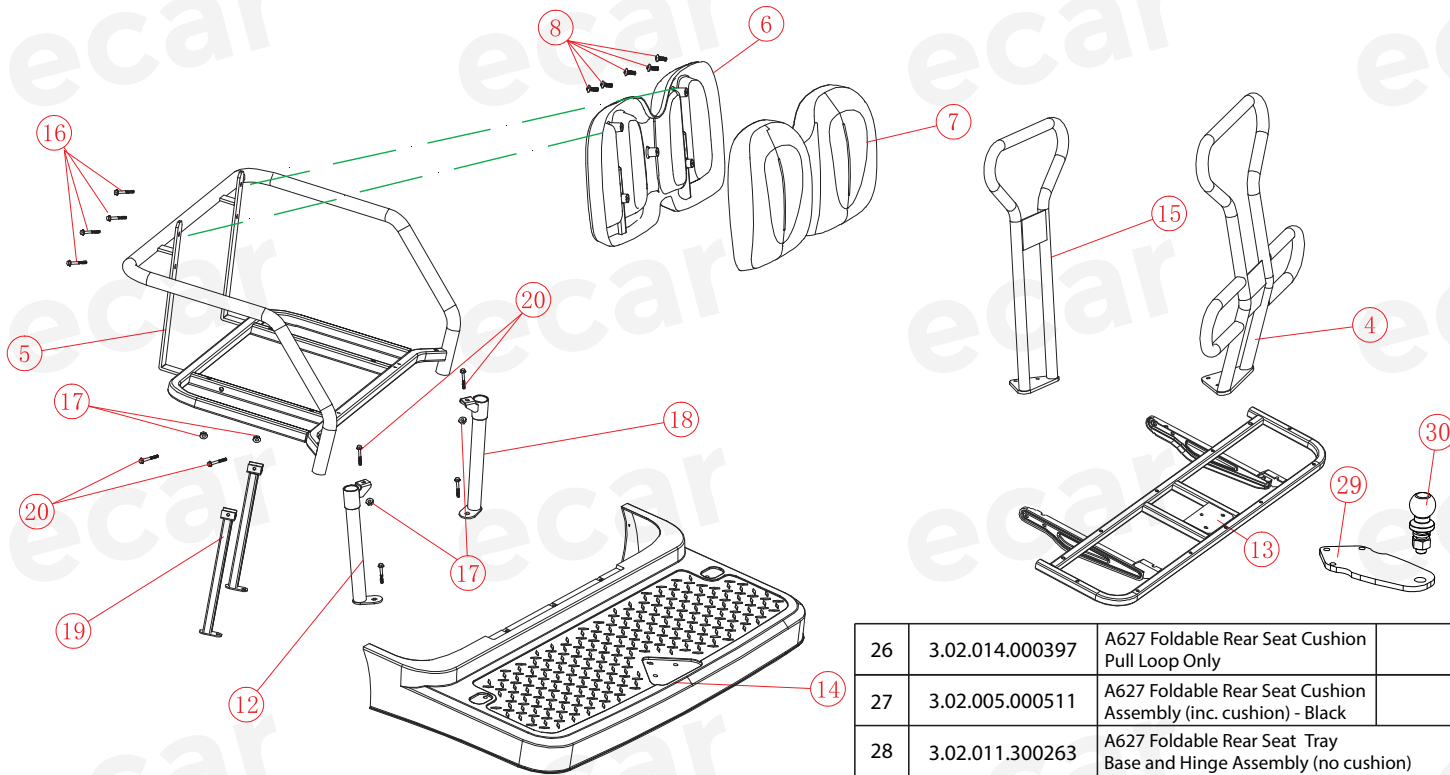

FOLD OUT TRAY REAR SEAT

Rear Seat Parts (1)

NO:	SKU	Name	QTY / CART	COMMENT
1	3.02.005.000787	A627.4 Front/Middle Seat Base-B Cushion (Only) - Black		
2	3.02.011.300041	A627.4 Front/Middle Seat Base-B Poly Cover (Only)	1	
3	3.02.011.300040	A627 Rear Seat Storage Box/Big	1	
4	2.01.007.800059	A627 Foldable Rear Seat Safety Grab Bar V1	1	
5	2.01.004.210003	A627 Rear Seat Bottom Frame	1	
6	3.02.011.300028	A627.4 Front Middle Seat Back Poly Cover (Only)	1	
7	3.02.005.000828	A627.4 Front/Middle Seat Back-B Cushion (Only) - Black		
8	3.01.003.110002	M6 x 15mm Flanged Bolt	5	M6x15mm
9	3.01.006.200090	A627.4 Middle/Front Seat Cushion Hinge	2	
10	3.01.003.060005	M6 x 20mm Flanged Bolt	8	M6x20mm
11	3.01.003.040015	M6 x 40mm Flanged Bolt	4	M6x40mm
12	2.01.004.210017	A627 Rear Facing Seat Frame Tube Support/L (Driver)		
13	2.01.004.000287	A627 Caddie Plate Base Frame	1	
14	3.02.011.300182	627 Caddie Plate Poly Tread Cover	1	
15	2.01.007.800027	A627 Rear Seat Safety Grab Bar V2	1	
16	3.01.003.060011	M8 x 25mm Flanged Bolt	4	M8x25mm
17	3.01.003.100014	M8 Flanged Nut	10	M8
18	2.01.004.210018	A627 Rear Facing Seat Frame Tube Support/L (Driver)		
19	2.01.004.210083	A627 Rear Facing Seat Front Support - Universal	2	
20	3.01.003.060023	M8 x 45mm Flange Bolt	10	M8x45mm
21	3.02.005.000551	A627 Rear Seat Tray Cushion-B (Only) - Black		
22	3.02.011.300089	A627 Rear Seat Folding Tray Base-B (Only)		
23	3.02.011.300123	A627 Rear Seat Folding Bottom Poly Plate (Only)		
24	3.01.006.900124	Plastic Rear Fold Out Seat Piano Hinge		
25	3.02.011.300097	A627 Foldable Rear Seat Plates Assy (no cushion)		
26	3.02.014.000397	A627 Foldable Rear Seat Cushion Pull Loop Only		
27	3.02.005.000511	A627 Foldable Rear Seat Cushion Assembly (inc. cushion) - Black		
28	3.02.011.300263	A627 Foldable Rear Seat Tray Base and Hinge Assembly (no cushion)		
29	2.01.004.090097	A627 Caddie Plate Tow Ball Mounting Plate		
30	3.01.006.000146	50mm Tow Ball and Nut (Only) - Chrome