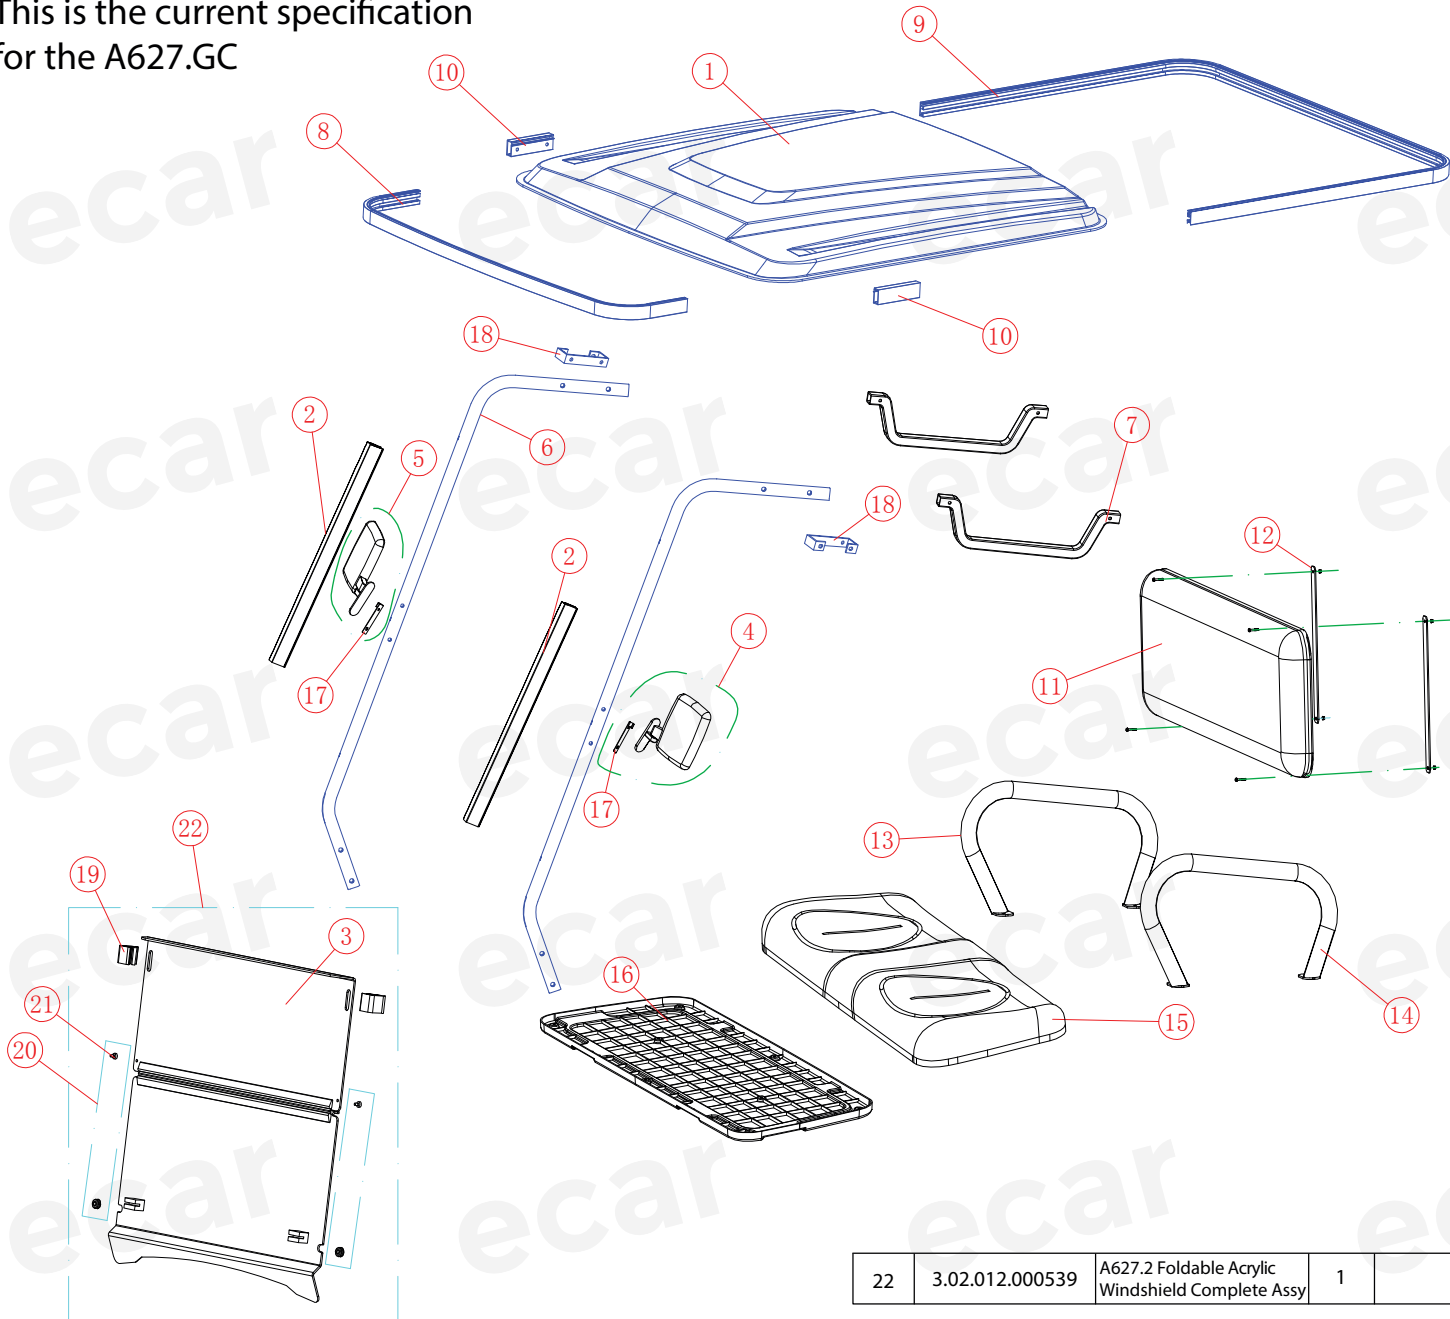

A627.GC

Only Models Post November 2021.

This is the current specification

for the A627.GC

Roof (4)

NO:	SKU	Name	QTY / CART	COMMENT
1	3.02.011.000209	A627.GC/MAG.H8 Roof Main Leaf Only	1	
2	3.02.012.000040	Windshield Side Retainer Clip - 730mm Long	2	Used For One Piece Solid Windscreen
	3.02.012.000049	Windshield Side Retainer Clip - 320mm Long	2	Used For Foldable Windscreen
3	3.02.012.000165	A627.2 Solid One Piece Acrylic Windshield Assy	1	
	3.02.012.000153	A627.2 Foldable Acrylic Windshield (Only)	1	
	3.02.012.000536	A627.2 Foldable Acrylic Windshield (Brown Tinted)		
4	3.02.013.000026	A627 Vertical Side Mirror /L (Driver)	1	
5	3.02.013.000024	A627 Vertical Side Mirror /R (Passenger)	1	
6	2.01.004.020022	A627.GC Windshield Frame (Models Post Nov 2021)²		
7	3.02.011.200006	627 Large Roof Grab Handle - Beige	2	Beige
	3.02.011.200008	627 Large Roof Grab Handle - Black	2	Black
8	2.01.003.070136	A627.GC/827.H8 Roof Front Border Trim	1	
9	2.01.003.291135	A627.GC/827.H8 Roof Rear Border Trim	1	Joins To GC Box
10	2.01.003.070316	A627.GC/827.H8 Roof Border Trim Joiners	2	
11	3.02.006.000163	A627.GC Seat Back - Black	1	See p.35 for Beige colour Seat Back.
12	2.01.004.030050	A627/A2.GC Seat Back Mounting Bars	2	
13	2.01.004.030048	A627/A2.GC Armrest/R (Passenger)	1	
14	2.01.004.030049	A627/A2.GC Armrest/L (Drivers)	1	
15	3.02.005.000787	A627 Seat-B Base Cushion (Only) - Black	1	
16	3.02.011.300041	A627 Seat-B Poly Base (Only)	1	
17	3.02.014.000302	Rubber Pad (Only) - Side Mirror	2	
18	2.01.004.020025	A627.GC/827.H8 Front Roof Mounting Brackets	2	
19	3.02.012.000051	Foldable Windshield Top Rubber Retainer	2	Used For Foldable Windscreen
20	3.02.012.000059	Foldable Windshield Rubber Mounting Rubbers	2	Comes with with bottom gasket and top rubber bumper
21	3.02.012.000050	Folding Windshield Top Rubber Bumper (Only)	2	
22	3.02.012.000539	A627.2 Foldable Acrylic Windshield Complete Assy	1