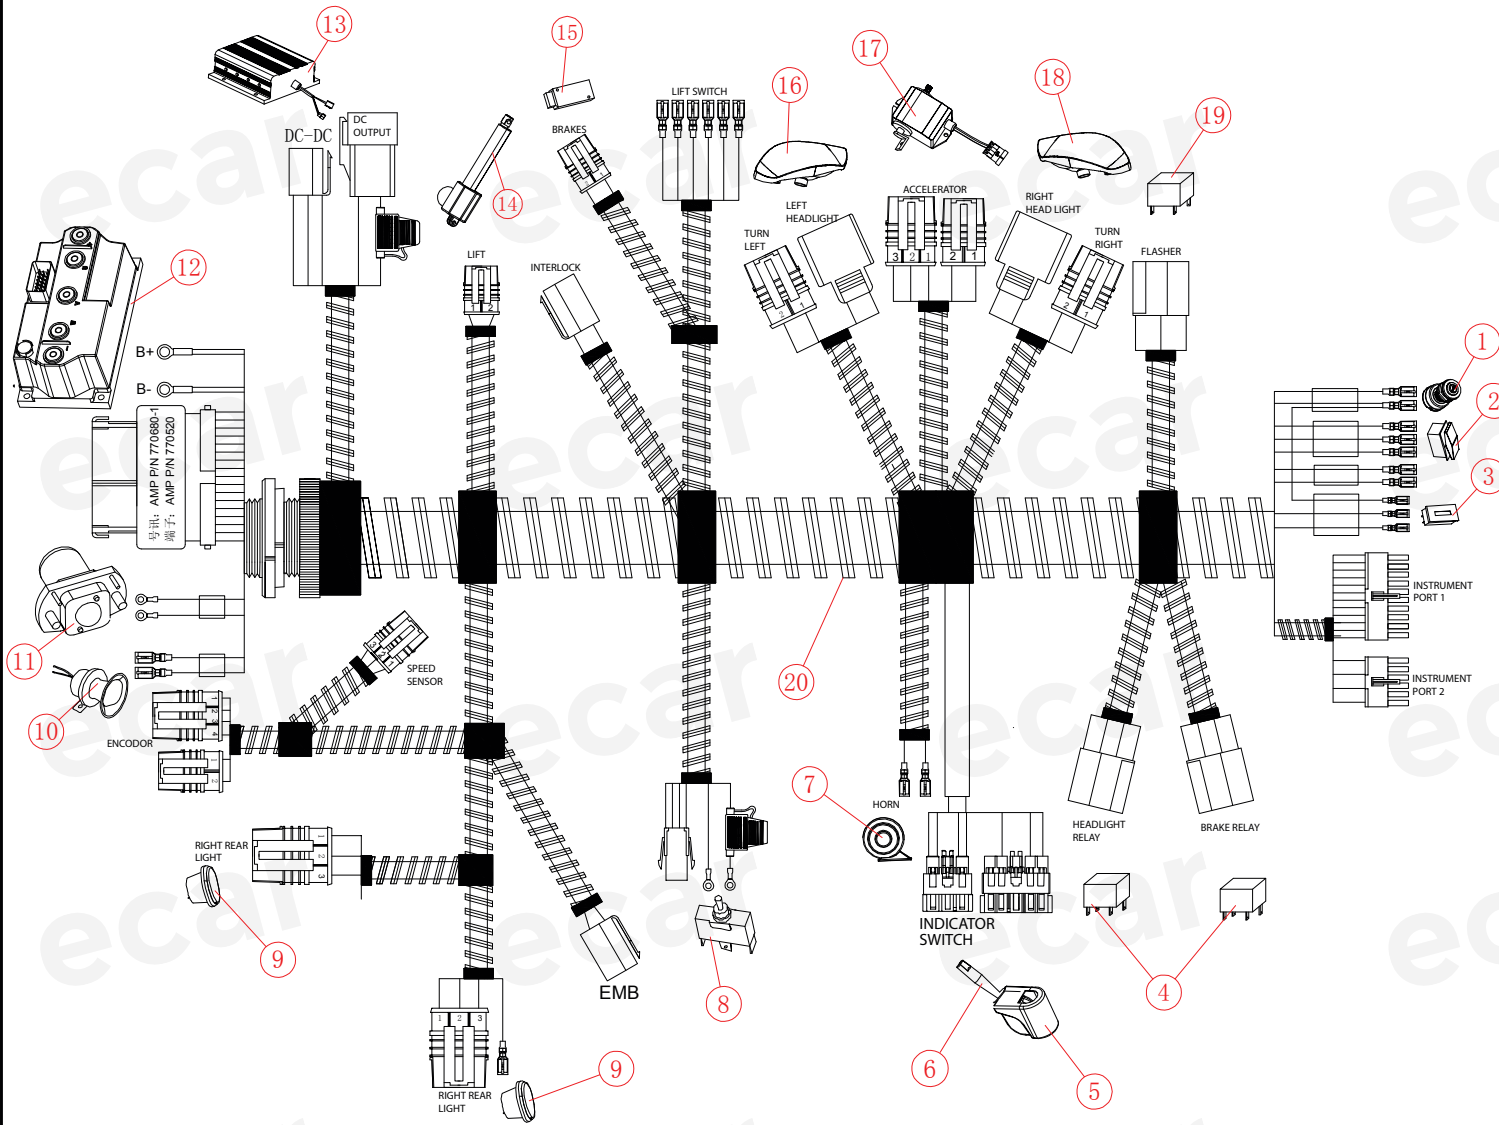

48V Toyota NEOS/ECAR AC Systems

- A627.H2/H8/H8G(Lifted)/GC(Housekeeping)

Wire Harness (7)

NO:	SKU	Name	QTY / CART	COMMENT
1	3.03.002.000024	A627 Key Switch - Unique Barrel with 2 x Keys		ST-40A This is keyed as Unique ONLY
	3.03.002.000027	A627 Key Switch - Universal Barrel with 2 x Keys		ST-40A This is keyed as Universal
2	3.03.002.000013	A/A627 Dash Switch F/R	1	
3	3.03.011.000007	48V Voltage Meter (Linear) - Rectangle	1	
4	3.03.012.000011	4-Pin 12V 80A Relay	2	4-Pin 12v 80A (DJ1912)
5	3.03.011.000027	Single Arm Indicator Stalk Base Holder (Only)	1	
6	3.03.011.000025	Single Arm Indicator Stalk (Only)	1	
7	3.03.010.000007	12V Fanfare Horn - 60dB	1	60dB/410HZ
	3.03.002.000004	Tow/Run Switch (2 Position)		Manual Park Brake Models
8	3.03.002.000004	Tow/Run/EMB Switch (3 Way)	1	EMB Models
9	3.03.001.000009	Tail Light (Oval) -A/A627.H2/H8/GC	2	
10	3.03.010.000008	48V Reversing Buzzer - Large Cone Style	1	S14 Type
11	3.03.015.000001	48V ZJ200A Solenoid	1	
12	3.03.003.000021	Toyota NEOS 48V 350A Controller	1	
	3.03.003.000036	ECAR 48V 350A Controller	1	
13	3.03.016.000001	48V/300W DC/DC Convertor	1	
14	3.01.004.100011	Utility Electric Lift Rod	1	
15	2.03.002.000017	Brake Pedal Micro-switch	1	
16	3.03.001.900023	A627 Integrated Front Headlight/L (Drivers)	1	Inc. Halogen Globes
	3.03.005.000009	Resistive Accelerator-4 (NEOS w/ Disc Brake or EMB)	1	0-5kΩ 5-wire 2 Plug Double sided shaft A/627 Pedals
17	3.03.005.000017	Accelerator Hall-C1 (ECAR w/ Disc Brake or EMB)	1	0-5V 5-wire 1 Plug Double sided shaft A/627 Pedals
	3.03.001.900024	A627 Integrated Front Headlight/R (Passenger)	1	Inc. Halogen Globes
19	3.03.017.000062	12V/130W Flasher Unit	1	12V/130W SG158C
20	3.03.004.900072	A627.H Main Wire Harness FT4801 NEOS - Suits Resistive Accelerator-4		A627.H/GC TOYOTA NEOS Pre 2019
	3.03.004.900144	A627.H Main Wire Harness FT4802 NEOS - Suits Accelerator Hall-C1		A627.H/GC TOYOTA NEOS Post January 2019
	3.03.004.900076	A627.H Main Wire Harness - ECAR CONTROLLER MODELS		A627.H/GC ECAR Controller 2021 - Current

The Below Accelerator Modules are for AC Systems that have a manual Park Brake Only

16	3.03.001.900023	Resistive Accelerator-3 (NEOS w/ Manual Park Brake)	0-5kΩ 5-wire 2 Plug Double sided shaft A/627 Pedals
17	3.03.005.000009	Accelerator Hall-A1 (NEOS w/ Manual Park Brake)	0-5V 5-wire 1 Plug Double sided shaft A/627 Pedals