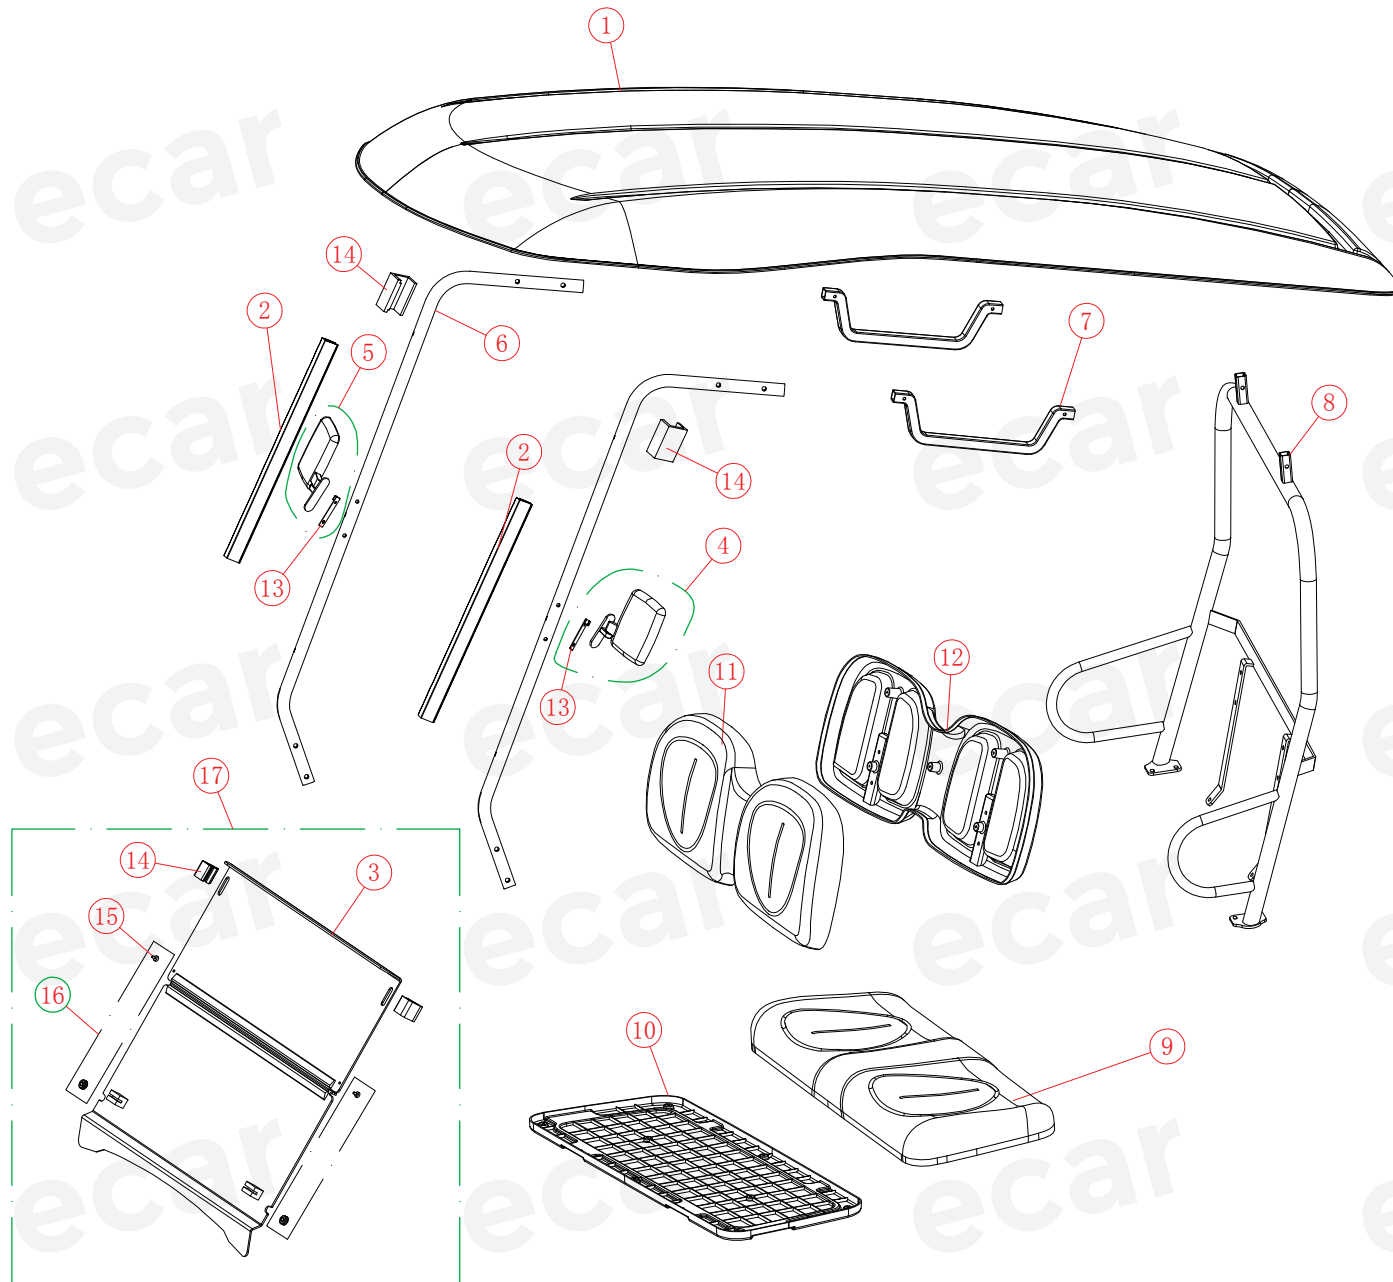

A627.H2/H8/H8G

Roof (3)

NO:	SKU	Name	QTY / CART	COMMENT
1	2.02.001.110017	627.H2/H8 (A-U) Roof -Metallic White	1	Unique rear mounts
2	3.02.012.000040	Windshield Side Retainer Clip - 730mm Long	2	Used For One Piece Solid Windscreen
	3.02.012.000049	Windshield Side Retainer Clip - 320mm Long	2	Used For Foldable Windscreen
3	3.02.012.000165	A627.2 Solid One Piece Acrylic Windshield Assy	1	
	3.02.012.000153	A627.2 Foldable Acrylic Windshield (Only)	1	
	3.02.012.000536	A627.2 Foldable Acrylic Windshield (Brown Tinted)	1	
4	3.02.013.000026	A627 Vertical Side Mirror/L (Drivers)	1	
5	3.02.013.000024	A627 Vertical Side Mirror/R (Passenger)	1	
6	2.01.007.800072	A627 Roof Front Windshield Support	2	
7	3.02.011.200006	A627 Large Roof Grab Handle - Beige	2	Beige
	3.02.011.200008	A627 Large Roof Grab Handle - Black	2	Black
8	2.01.007.800073	A627.H Roof Rear Support	1	
9	3.02.005.000787	A627 Seat-B Base Cushion (Only) - Black	1	A627.H2/H8/GC/4/6/8
10	3.02.011.300041	A627 Seat-B Poly Base (Only)	1	
11	3.02.005.000828	A627 Rear Seat-B Back Cushion (Only) - Black	1	
12	3.02.011.300028	A627 Rear Seat-B Back Poly Cover (Only)	1	
13	3.02.014.000302	Rubber Pad (Only) - Side Mirror	2	
14	3.02.012.000051	Foldable Windshield Top Rubber Retainer	2	Used With Foldable Windscreen
15	3.02.012.000050	Folding Windshield Top Rubber Bumper (Only)	2	
16	3.02.012.000059	Foldable Windshield Rubber Mounting Rubbers	2	Comes with with bottom gasket and top rubber bumper
17	3.02.012.000539	A627.2 Foldable Acrylic Windshield Complete Assy	1