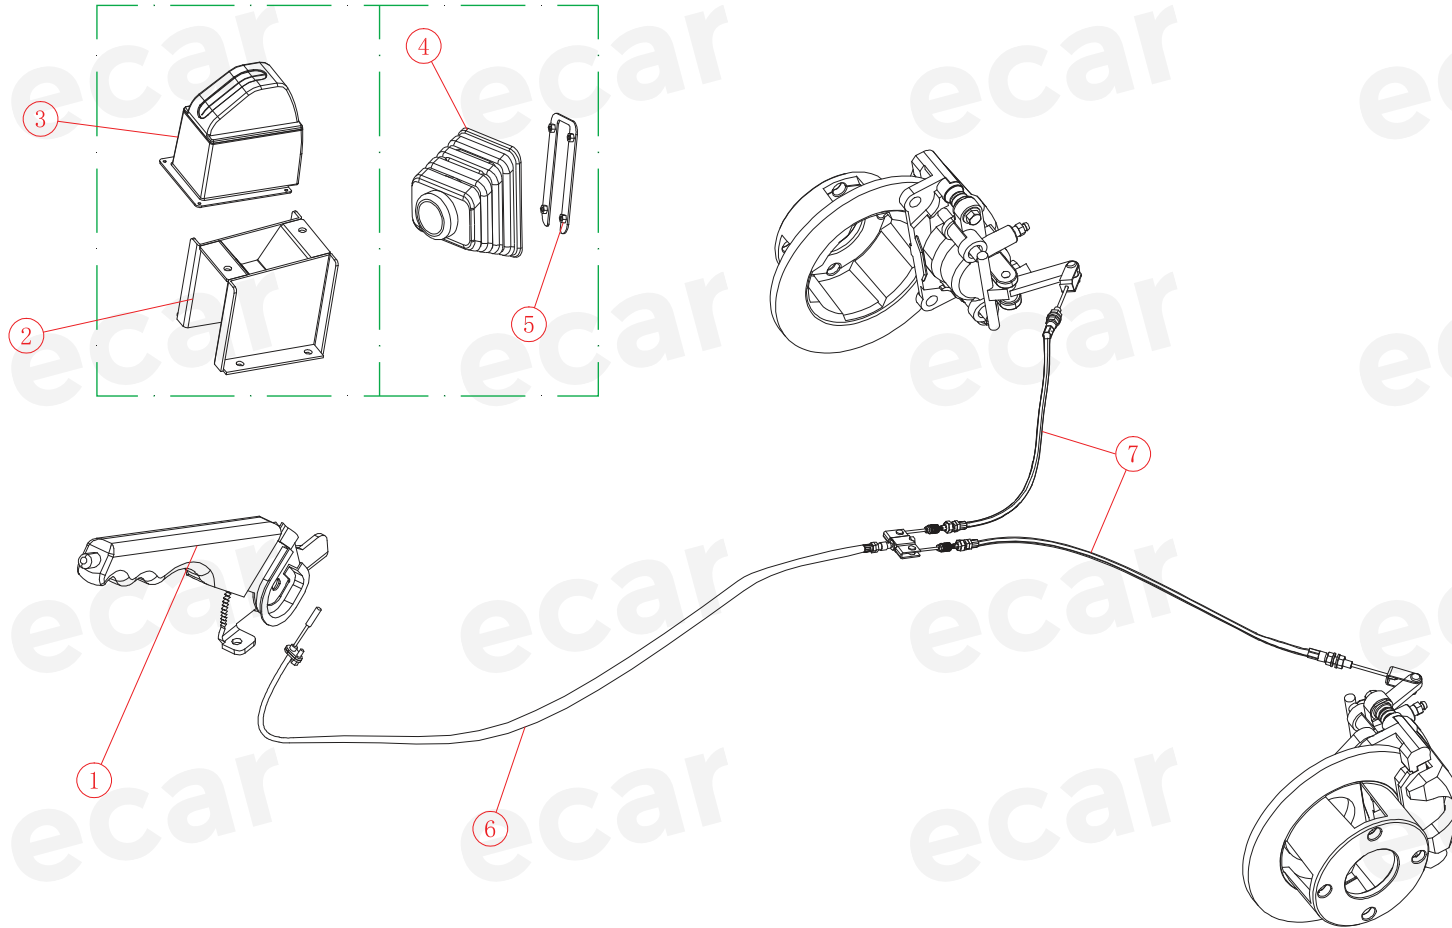

Four Wheel Disc Brake Models with Manual Handbrake

Hand Brake System (1)

NO:	SKU	Name	QTY / CART	COMMENT
1	3.01.004.050114	A/A627 Hand Brake Handle	1	
2	2.01.004.080059	A627.2 Handbrake Mounting Base	1	A627.2/2+2 A627.2G/2+2G A627.H8G/H2G
3	3.02.011.000196	A627 Handbrake Cover	1	A627.2/2+2 A627.2G/2+2G A627.H8G/H2G
4	3.02.014.000016	A627 Handbrake Rubber Shroud	1	
5	2.01.004.080077	A627 Handbrake Rubber Shroud Fixing Plate	1	
6	3.01.004.900061	A627.2 Handbrake Main Cable	1	A627.2/2+2
	3.01.004.040034	A627.4 Handbrake Main Cable - 950mm	1	A627.4/4+2
	3.01.004.900045	A627.6 Handbrake Main Cable	1	A627.6/6+2
	3.01.004.900055	A627.H8 Handbrake Main Cable	1	A627.H8/GC
	3.01.004.900072	A627.2G Handbrake Main Cable - 868mm	1	A627.2G/2+2G
	3.01.004.900056	A627.2G Handbrake Main Cable - NEW	1	A627.2+2G
	3.01.004.900073	A627.4G Handbrake Main Cable	1	A627.4G/4+2G
7	3.01.004.900077	A627.H8G Handbrake Main Cable	1	A627.H8G/H2G
	3.01.004.040077	Rear Caliper Handbrake Cable - Standard Models	2	
	3.01.004.900057	Rear Caliper Handbrake Cable - Lifted Models	2