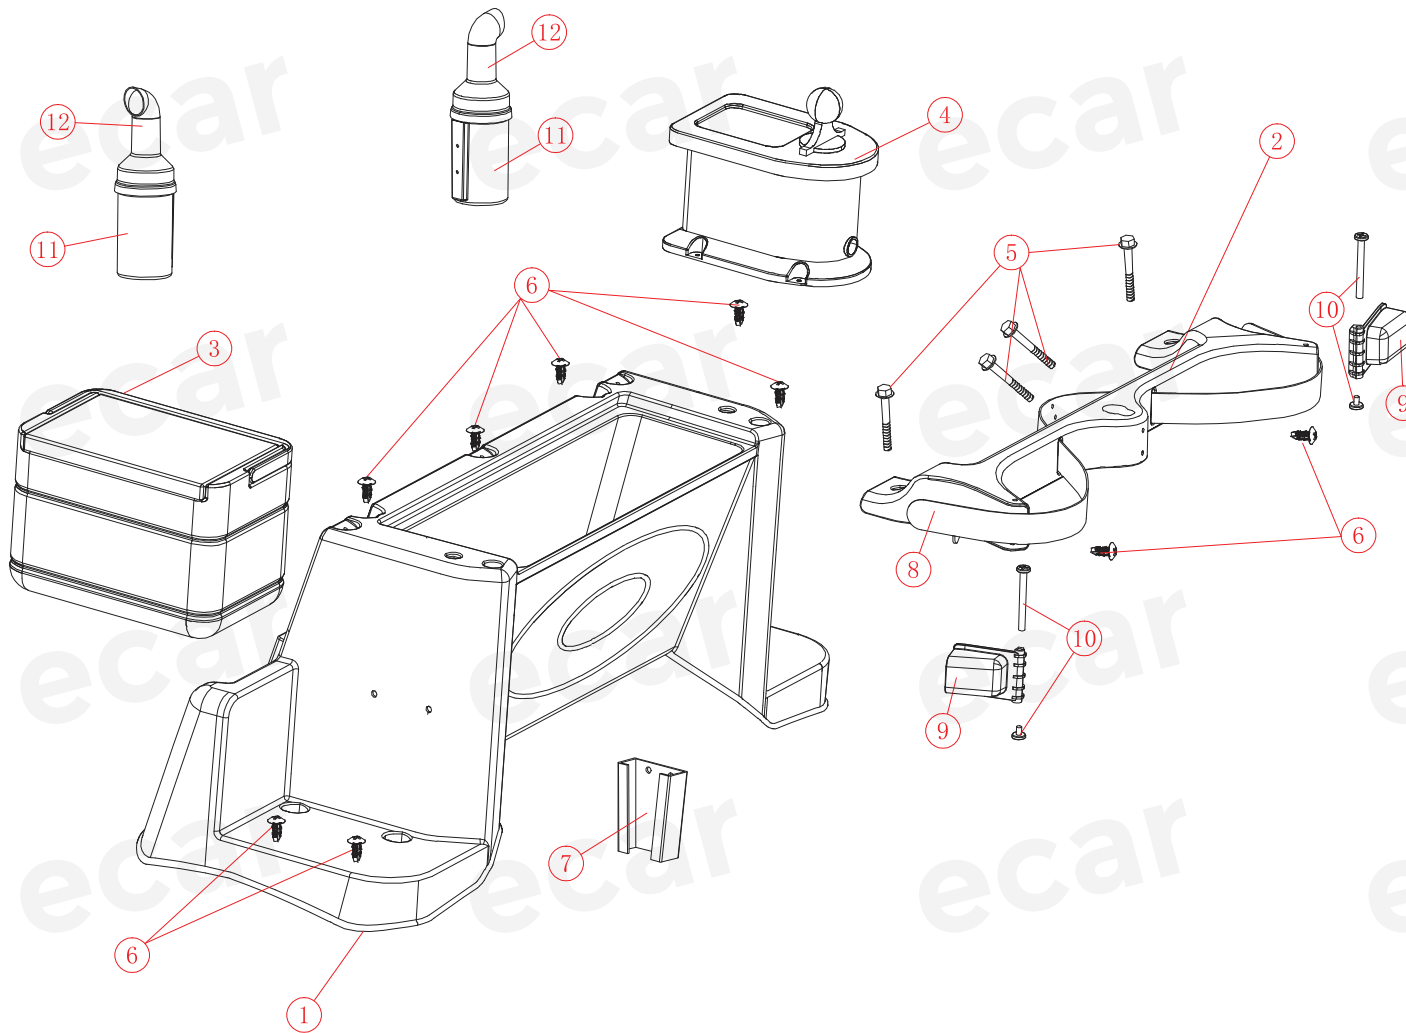

Golfers Pack Parts

NO:	SKU	Name	QTY / CART	COMMENT
1	3.02.011.300077	A627 Rear Golf Bag Main Box - B	1	Injection Molded Part
2	3.02.011.300034	A627 Standard Golf Bag Belt Holder (no clamps)	1	Injection Molded Part
3	3.02.014.000136	A627 Small Cooler Box	1	
4	3.01.006.000152	Club/Ball Washer	1	
5	3.01.003.060005	M6 x 20mm Flanged Bolt	4	M6 x20mm
6	3.01.003.110007	M6 x 25mm Flanged Bolt	9	M6 x25mm
7	2.01.007.800009	A627 Small Cooler Box V Mounting Bracket	1	
8	3.02.014.000086	Golf Bag Belt (1600mm)	1	1600mm
	3.02.014.000227	Golf Bag Belt (2100mm)	1	2100mm
9	3.02.014.000201	A627 Golf Bag Belt Locking Clamp (Only)	2	
10	3.01.003.100124	A627 Golf Bag Belt Clamp Main Pin	2	
11	3.02.014.000134	Sand Bottle Holder	2	
12	3.02.014.000135	Sand Bottle	2