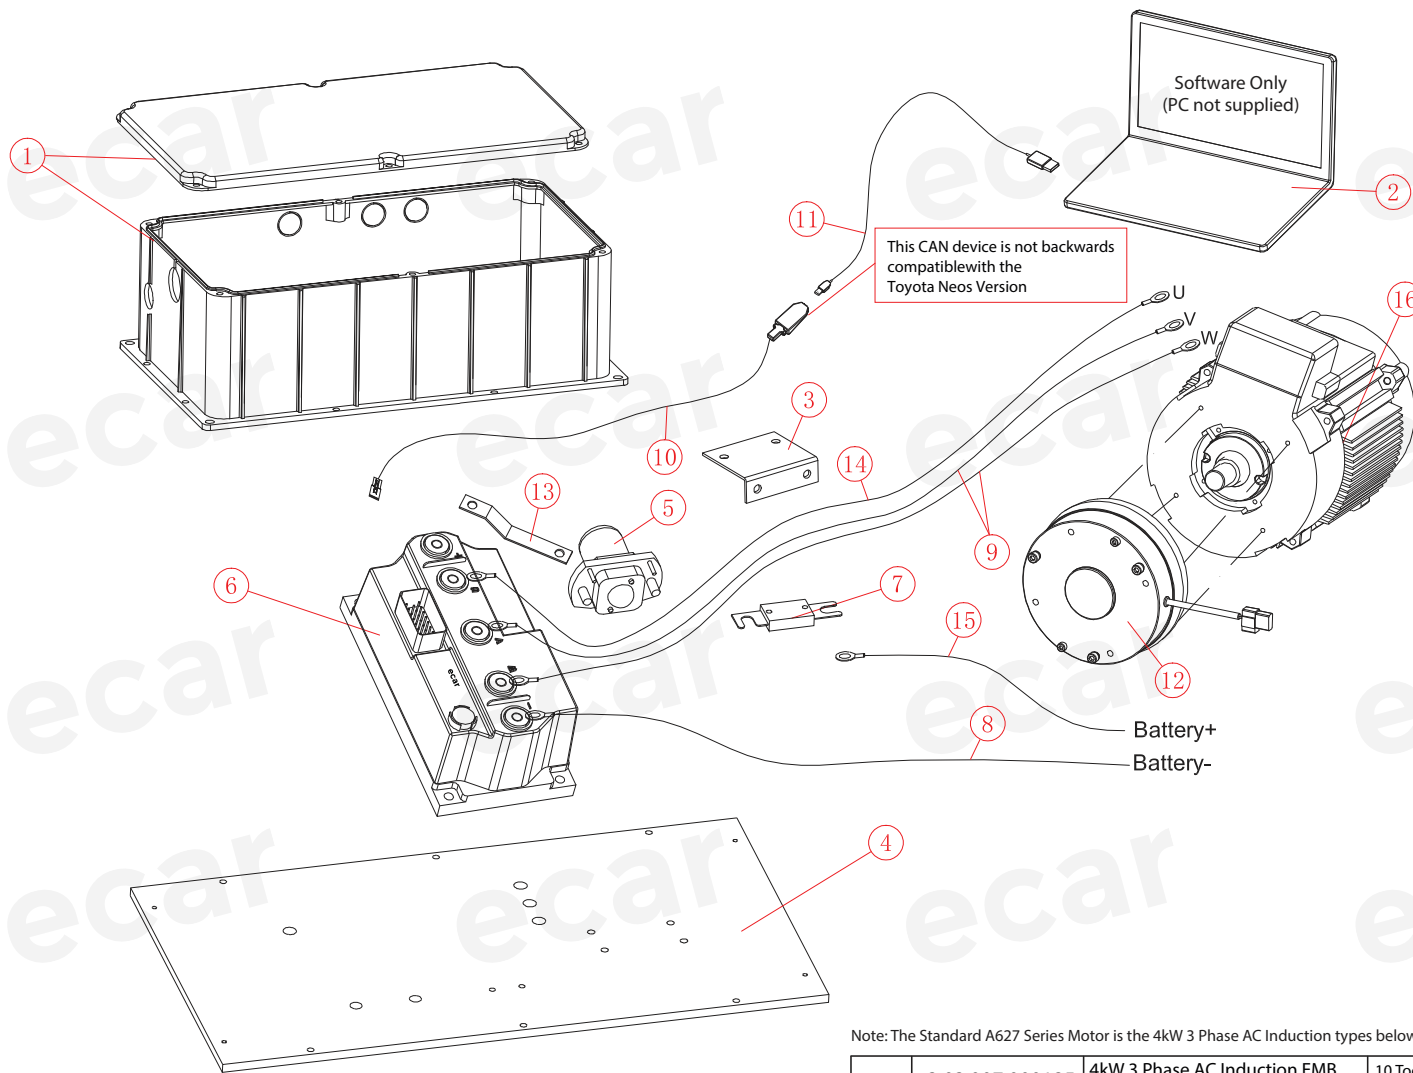

48V ECAR AC SYSTEM

Note: The Standard A627 Series Motor is the 4kW 3 Phase AC Induction types below.

18	3.03.007.000125	4kW 3 Phase AC Induction EMB Motor - AQHT4-4101B-XL90 (bare)	10 Tooth EMB Not inc.	16	3.03.007.000057	5kW 3 Phase AC Induction EMB Motor - AQHT5-4104B-X (bare)	19 Tooth EMB Not inc.
	3.03.007.000125-EM	4kW 3 Phase AC Induction EMB Motor - AQHT4-4101B-XL90	10 Tooth EMB inc.		3.03.007.000057-EM	5kW 3 Phase AC Induction EMB Motor - AQHT5-4104B-X	19 Tooth EMB inc.
	3.03.007.000124	4kW 3 Phase AC Induction Motor - AQHT4-4001B-XL90(Non-EMB)	10 Tooth		3.03.007.000073	5kW 3 Phase AC Induction Motor - AQHT5-4004B-X (Non-EMB)	5kW 19 Tooth

AC System (2)

NO:	SKU	Name	QTY / CART	COMMENT
1	3.02.014.000104	Controller Box & Lid - Suits Curtis 1266A, Toyota & ECAR Controllers		
2	3.03.011.000041	PC Windows ECAR Programming Software	1	
3	2.01.007.800217	Solenoid Fixing Plate - ECAR Controller Models	1	
4	2.02.007.010718	ECAR Controller Mounting Heatsink Board	1	
5	3.03.015.000001	48V ZJ200A Solenoid	1	
6	3.03.003.000036	ECAR 48V 350A Controller	1	
7	3.03.017.000034	ANL Main Fuse - 300A	1	
8	2.03.001.000199	A627.H8 Battery Main Negative Cable - 1400mm	1	25mm² Flex 900mm
9	2.03.001.000198	A627.H8 UVW Motor Wire - 1300mm	2	25mm² Flex 1300mm
	2.03.001.000200	A627.H8G Lifted UVW Motor Wire - 1300mm	2	25mm² Flex 1500mm
10	2.03.001.000206	ECAR Controller Programming CAN-Molex Cable (Only)		Authorised Dealers & Technicians Only
11	3.03.011.000083	USB to CAN Module Cable (Only) - Armoured		
12	3.03.007.000020	ECAR Electromagnetic Parking Brake - 45712D-F-LO.52		DC 42V 49Nm 40W Rated
13	2.03.001.000194	2mm Copper Busbar - F	1	15mm x 2mm x 83mm
	2.03.001.000202	2mm Copper Busbar - G	1	15mm x 2mm x 111mm
14	2.03.001.000152	Main Cable - 800mm - Standard Models	3	A627.2/2+2/4/4+2/6/6+2
	2.03.001.000149	Main Cable - 500mm - Lifted non-utility models	3	A627.2G/2+2G/4G/4+2G
	2.03.001.000199	A627.H8 Main Cable - 1400mm	1	A627.H8
	2.03.001.000201	A627.H8G Main Cable - 1600mm	1	A627.H8G
15	2.03.001.000145	Main Battery Positive Cable - 800mm	2	A627.2/2+2/2G/2+2G/4/4+2/4G/4+2G/6/6+2
	2.03.001.000201	A627.H8 Main Battery Positive Cable - 1600mm	1	A627.H8/H8G
16	3.03.007.000057	5kW 3 Phase AC Induction EMB Motor - AQHT5-4104B-X (bare)		19 Tooth EMB Not inc.
	3.03.007.000057-EM	5kW 3 Phase AC Induction EMB Motor - AQHT5-4104B-X		19 Tooth EMB inc.
	3.03.007.000073	5kW 3 Phase AC Induction Motor - AQHT5-4004B-X (Non-EMB)		5kW 19 Tooth