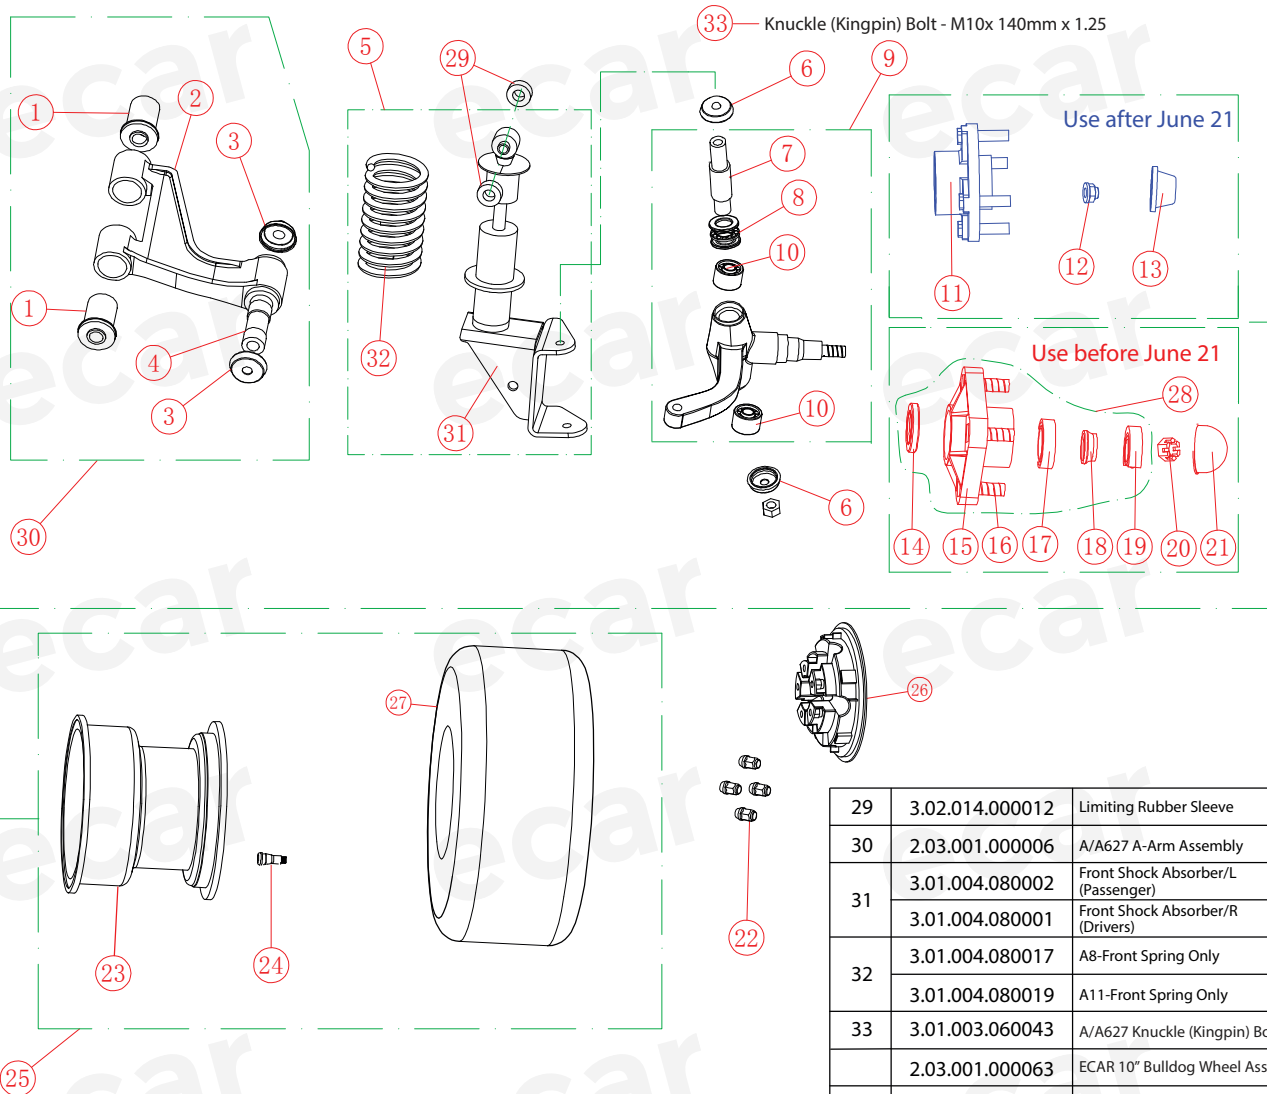

Standard Height Mechanical Brake Models

THIS VIEW IS FROM THE RIGHT FRONT WHEEL

NOTE:

The identification with the manufacturer means the Drivers front wheel will use a Knuckle Assembly labelled /R, not /L
Read the annotation of (Driver) or (Passenger) when identifying these parts

Front Suspension (1)

NO:	SKU	Name	QTY /CART	COMMENT
1	3.01.004.070021	A-Arm Inner Bush	4	Two For Each Side
2	3.01.005.010008	A/627 A-Arm (only)	2	No Bushes/Seals
3	3.01.004.070024	A/627 A-Arm Bush Seal	4	Two For Each Side
4	3.01.004.070023	A/627 A-Arm Outer Bush	2	One For Each Side
5	2.03.001.000017	A8 Front Shock Absorber Assembly/L (Drivers)	1	A627.2/2+2 A627.4/4+2
	2.03.001.000018	A8 Front Shock Absorber Assembly/R (Passenger)	1	
	2.03.001.000020	A11 Front Shock Absorber Assembly/L (Drivers)	1	A627.6/6+2 A627.H2/H8/GC
	2.03.001.000021	A11 Front Shock Absorber Assembly/R (Passenger)	1	
6	3.02.014.000110	Knuckle Kingpin End Seal	4	Two For Each Side
7	3.01.004.070022	Kingpin Inner Sleeve	2	One For Each Side
8	3.01.004.900019	Knuckle 51103 Bearing	2	One For Each Side
9	3.01.004.050118	A/A627 Knuckle Assy/L (Passenger) - Mechanical Brake - Post 6/21		Models Post June 2021
	3.01.004.050119	A/A627 Knuckle Assy/R (Driver) - Mechanical Brake - Post 6/21		
	3.01.005.010006	A/A627 Knuckle Assy/L (Passenger) - Mechanical Brake - Pre 6/21		Models Post June 2021
	3.01.005.010007	A/A627 Knuckle Assy/R (Driver) - Mechanical Brake - Pre 6/21		
10	3.01.004.090013	Knuckle MKI 20/20 Bearing	4	
11	3.01.004.050117	Hub Bearing Complete Assy - Mechanical Brake Models - Post 6/21		Models Post June 2021
12	3.01.003.070010	Knuckle Nut	2	
13	3.01.004.050122	Knuckle Grease Metal Dust Cap	2	
14	3.01.004.090005	Bearing Base Seal - Pre 6/21	2	Models Pre June 2021
15	3.01.005.010009	Bearing Base (Only) - Pre 6/21	2	
16	3.01.003.070006	1/2" Wheel Stud - Pre 6/21	8	
17	3.01.004.090001	6005 Bearing	2	
18	3.01.004.090004	6005 Bearing Cover	2	
19	3.01.004.090002	6204 Bearing	2	
20	3.01.003.070010	Knuckle Nut - Pre 6/21	2	
21	3.02.010.000016	Knuckle Grease Metal Dust Cap - Fits Hub Pre 6/21	2	
28	2.03.001.000007	A Hub Bearing Assy - Pre 6/21	2	
22	3.01.003.100045	1/2" Wheel Nut (Chrome)	16	
23	3.01.004.020002	8 inch Wheel Steel Rim/White	4	
	2.03.001.000063	ECAR 10" Bulldog Wheel Assy.	4	Wheel & Tyre Assy.
	3.02.001.000063	Wanda 205/50-10 Tyre(Only)	4	6P/P820, Tyre Only
	2.03.001.000064	ECAR 12" Venom Wheel Assy.	4	Wheel & Tyre Assy.
	3.02.001.900011	215/35-12 Tyre(Only)	4	4P/P825, Tyre Only
24	3.02.001.000021	Tyre Valve (Standard Black)	4	
25	3.02.001.000030	18 x 8.5-8 (4P) Carlisle Tour Max w/ 8" Wheel Assy.	4	Wheel & Tyre Assy.
26	3.02.001.000054	ECAR 8" Wheel Cover (Chrome)	4	
27	3.02.001.000007	18 x 8.5-8(4P) Links Tyre Only	2