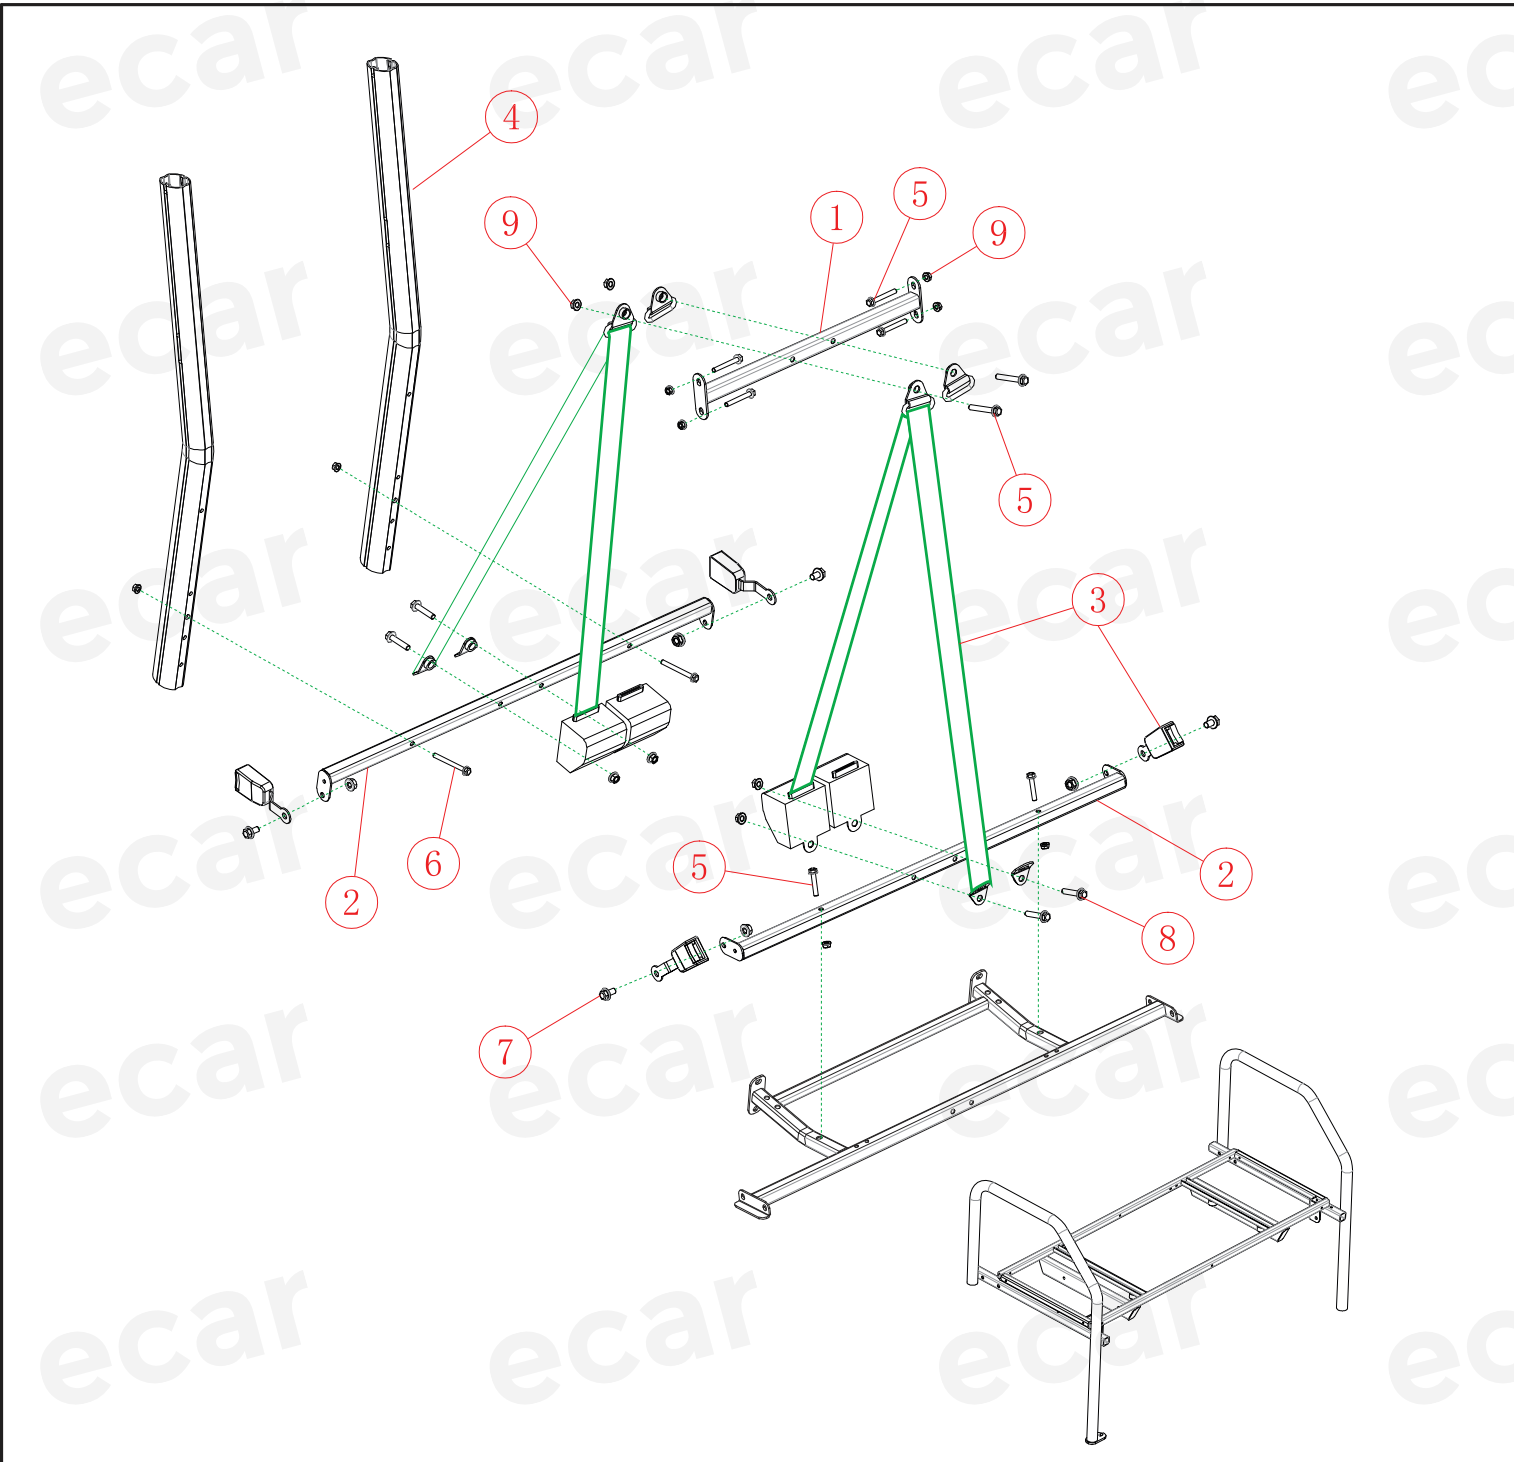

3-Way Rear Facing Seat 3 Point Seat Belts

NO:	SKU	Name	QTY / CART	COMMENT
1	2.01.007.800155	A627.2 3 Point Seat Belt Upper Fixing Bar	1	
2	2.01.007.800154	A627.2 - 3 Point Seat Belt Lower Fixing Bar	2	
3	3.02.014.000363	Seat Belt Kit - 3 Point	4	
4	2.01.007.800011	A627.4 Roof Rear Support - 3 Point Seat Belt Holes	2	
5	3.01.003.060033	M8 x 65mm Flanged Bolt	8	M8 x 65mm
6	3.01.003.060042	M8 x 100mm Flanged Bolt	2	M8 x 100mm
7	3.01.003.060006	M8 x 20mm Flanged Bolt	4	M8 x 20mm
8	3.01.003.060027	M8 x 50mm Flanged Bolt	4	M8 x 50mm
9	3.01.003.100014	M8 Flanged Nut	18	M8