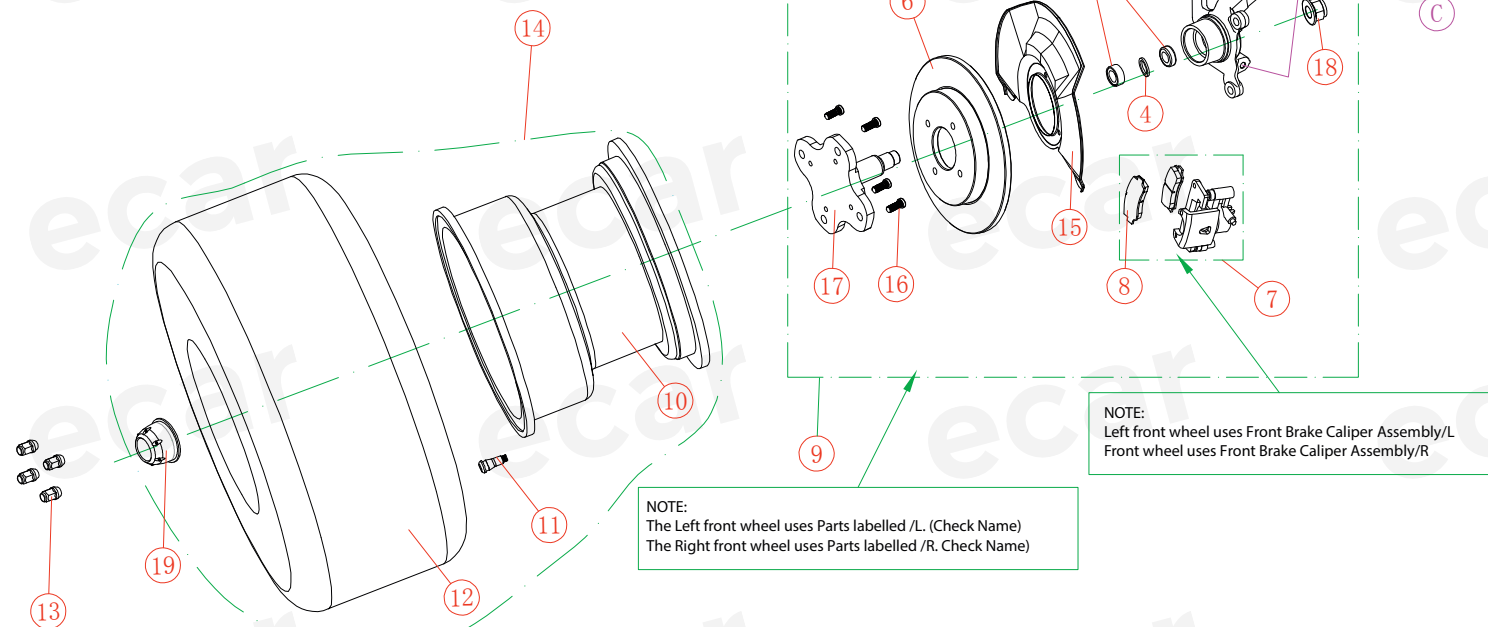

LIFTED FOUR-WHEEL DISC BRAKE
THIS VIEW IS THE RIGHT FRONT WHEEL

Bolt Specifications

NO:	SKU	Name	QTY / CART	COMMENT
A	3.01.003.060069	M10x75mm Flanged Bolt	4	M10x75mm
	3.01.003.100015	M10 Flanged Nut	4	M10
B	3.01.003.060065	M12x75mm Flanged Bolt	4	M12x75mm
	3.01.003.100016	M12 Nut	4	M12
C	3.01.003.060045	M10x35mm Flanged Bolt	2	M10x35mm

*Image is a generic representation only.
Lifted Models come standard with 12inch 'Venom' Rims and 22 x 11-12 Offroad (P334 Tread Type) Tyres

18	3.01.003.070019	Knuckle Nut - Post 01/21	2	Fits #17
19	3.01.004.020057	ECAR Wheel Centre Cap - Plain Chrome Plastic	2	Fits 10"/12" Rim

Front Suspension (2)

NO:	SKU	Name	QTY / CART	COMMENT
1	3.01.004.070121	A8 Front Shock Assy/L (Driver) Lifted Disc Brake	1	A627.2G/2+2G
	3.01.004.070122	A8 Front Shock Assy/R (Passenger) Lifted Disc Brake	1	
	3.01.004.070142	A11 Front Shock Assy/L (Driver) Lifted Disc Brake	1	A627.4G/4+2G A627.H8G
	3.01.004.070141	A11 Front Shock Assy/R (Passenger) Lifted Disc Brake	1	
2	3.01.004.070073	A627 Lower Control Arm/L (Driver) - Lifted Models	1	
	3.01.004.070074	A627 Lower Control Arm/R (Passenger) - Lifted Models	1	
3	3.01.004.070055	S2.DB Knuckle/R (Passenger) - Fits A627 Lifted Models	1	Used for S.DB & A627 Models
	3.01.004.070054	S2.DB Knuckle/L (Driver) - Fits A627 Lifted Models	1	Used for S.DB & A627 Models
4	3.01.004.090008	Bearing Base Seal - 42x53x7mm	2	One For Each Side
5	3.01.004.090003	6205 Bearing	4	Two For Each Side
6	3.01.006.200081	S.DB Front Disc Brake - Fits A627 Lifted Models	2	One For Each Side
7	3.01.006.200083	S.DB Front Brake Calipers/R (Passenger) - Fits A627 Lifted Models		
	3.01.006.200082	S.DB Front Brake Calipers/L (Driver) - Fits A627 Lifted Models		
8	3.01.004.050022	S.DB (V2) Front Brake Pad - Fits A627 Lifted Models	4	Two For Each Side
9	3.01.005.010013	A627 Knuckle Assy/R (Passenger) - Lifted Disc Brake Models		
	3.01.005.010012	A627 Knuckle Assy/L (Driver) - Lifted Disc Brake Models		
10	3.01.004.020011	12 inch 'Venom' Alloy Wheel (Only)	2	One For Each Side Inc. No.19 Hub Steel Rim Cover
11	3.02.001.000021	Tyre Valve (Black Rubber)	2	One For Each Side
12	3.02.001.900010	22 x 11-12 (4P)Wanda Tyre (Only) - Large Offroad	2	(P334 Tread)
13	3.01.003.100045	1/2 Wheel Nut (Chrome)	8	Four For Each Side
14	2.03.001.000208	A627 Lifted Cart Standard 10 inch Wheel & Tyre Assy.	1	12" Venom P334 22" Tyre
15	3.01.006.200117	S.DB/A627 Disc Brake Stone Shield/L (Drivers)	1	
	3.01.006.200118	S.DB/A627 Disc Brake Stone Shield/R (Passenger)	1	
16	3.01.003.070027	1/2" Wheel Stud - Suits Lifted disc Brake Base	16	
17	3.01.005.010183	Bearing Base (Only) - Suits A627 Lifted Disc Brakes	2