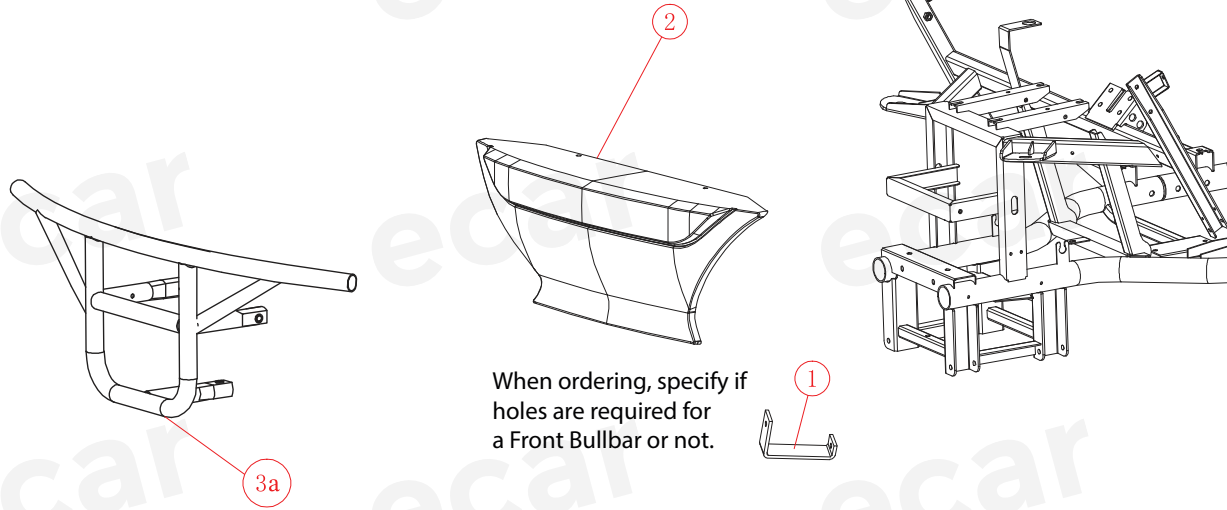

Mechanical Brake/Four Wheel Disc Brake/Front Disk Rear Hub