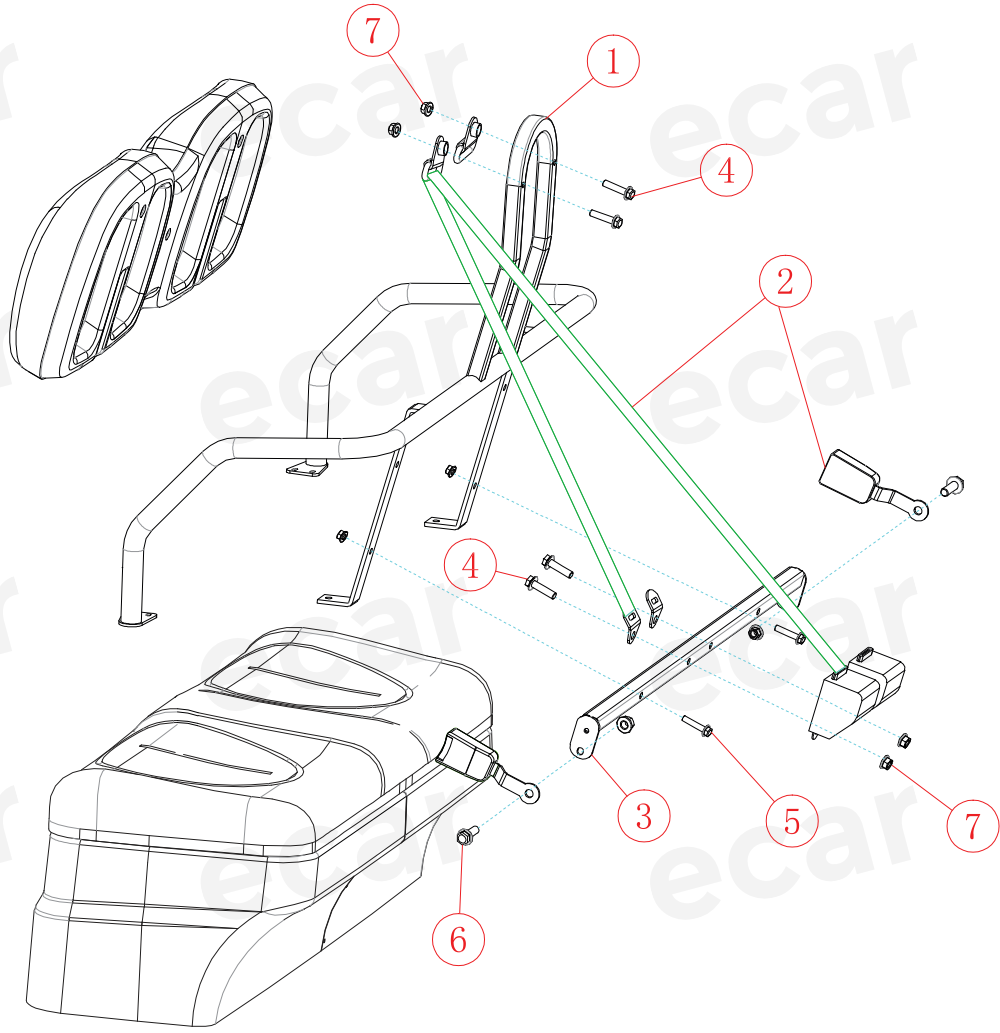

Front Seat 3 Point Seat Belt

NO:	SKU	Name	QTY / CART	COMMENT
1	2.01.004.210130	A627.4 Front/Middle Seat Modified Wrap Around Bar	1	
2	3.02.014.000363	Seat Belt Kit - 3 Point	2	
3	2.01.007.800154	A627.2 - 3 Point Seat Belt Lower Fixing Bar	1	
4	3.01.003.060027	M8 x 50mm Flanged Bolt	4	M8x50mm
5	3.01.003.060023	M8 x 45mm Flange Bolt	2	M8x45mm
6	3.01.003.060006	M8 x 20mm Flanged Bolt	2	M8x20mm
7	3.01.003.100014	M8 Flanged Nut	8	M8