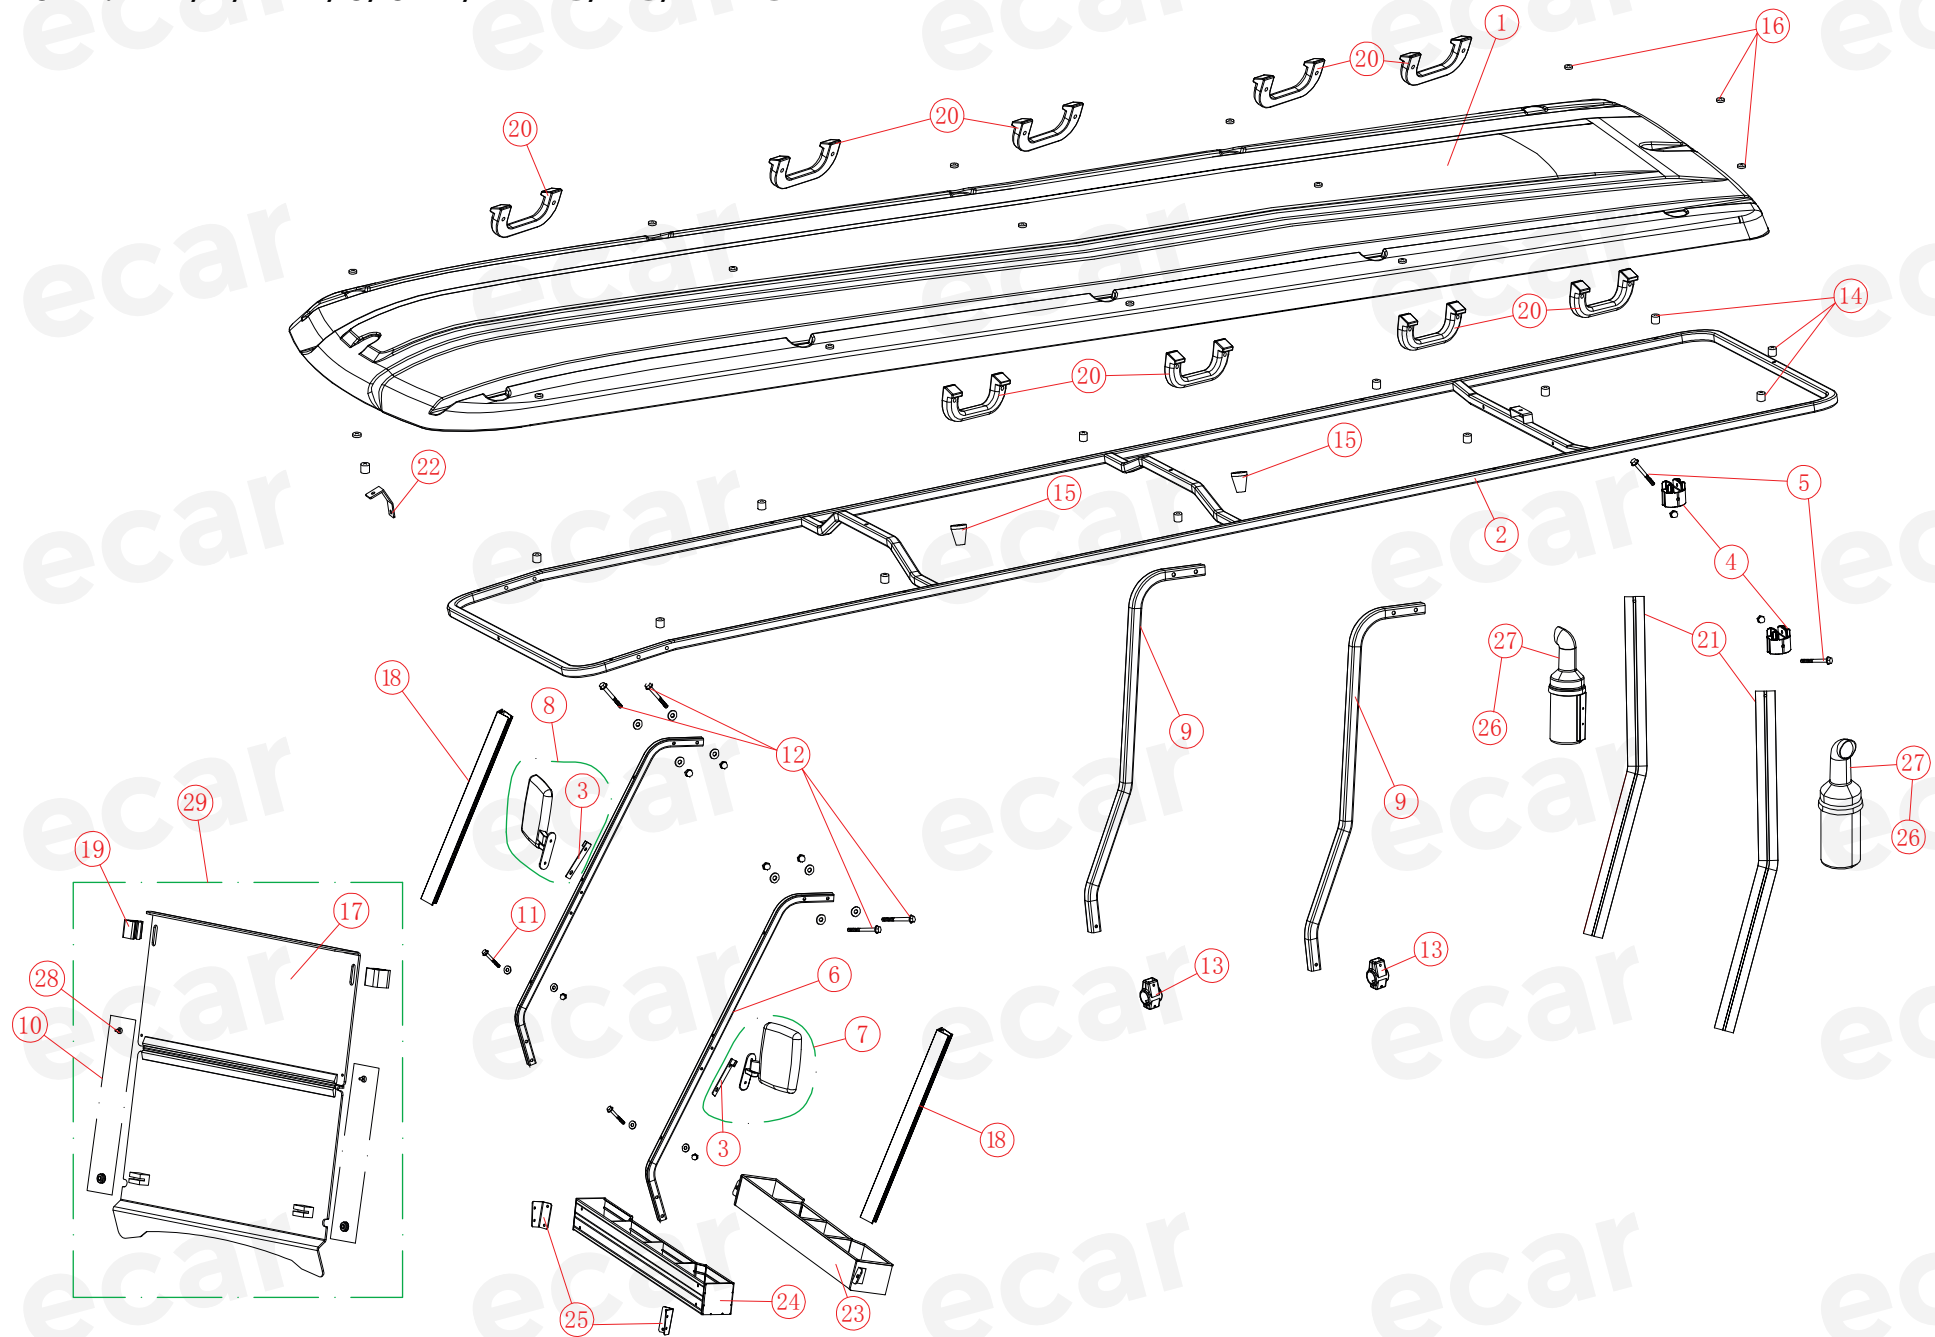

A627.2+2/4/4+2/6/6+2/2+2G/4G/4+2G

A627.2+2/4/4+2/6/6+2/2+2G/4G/4+2G

Roof (2)

					NO:	SKU	Name	QTY / CART	COMMENT
1					1	2.02.001.160002	A627.4 Roof (Only) - Metallic White	1	A627.2+2/4 A627.2+2G/4G
					1	2.02.001.170002	A627.6 Roof (Only) - Metallic White	1	A627.4+2/6 A627.2+2G
					1	2.02.001.180003	A627.8 Roof (Only) - Metallic White	1	A627.6+2/8
17	3.02.012.000155	A627.2+2 Foldable Acrylic Windshield (Only)	1	NLA Replaced by 3.02.012.0000385	2	2.01.004.210020	A627.4 Roof Frame (Only)	1	A627.2+2/4 A627.2+2G/4G
	3.02.012.000385	A627.4 Foldable Acrylic Windshield (Only)	1	627.2+2/4/4+2/6/6+2/8		2.01.007.800038	A627.6 Roof Frame (Only)	1	A627.4+2/6 A627.2+2G
	3.02.012.000535	A627.4 Foldable Acrylic Windshield (Brown Tinted)	1			2.01.007.800068	A627.8 Roof Frame (Only)	1	A627.6+2
18	3.02.012.000040	Windshield Side Retainer Clip - 730mm Long	2	Used For One Piece Solid Windscreen	3	3.02.014.000302	Rubber Pad (Only) - Side Mirror	2	
	3.02.012.000049	Windshield Side Retainer Clip - 320mm Long	2	Used For Foldable Windscreen	4	3.02.011.300053	A627 Roof Rear Support Mounting Top	2	
19	3.02.012.000051	Foldable Windshield Top Rubber Retainer	2	Used With Foldable Windscreen	5	3.02.003.060035	M8 x 70mm Flanged Bolt	2	M8x70mm
20	3.02.011.000130	S14 Roof Handle Assy - Black	3	A627.2+2/2+2G/4/4G	6	2.01.004.210026	A627 Roof Front Windshield Support	2	
			5	A627.4+2/4+2G/6	7	3.02.013.000026	A627 Vertical Side Mirror/L (Drivers)	1	
	3.02.011.000042	S14 Roof Handle Assy - Biege	7	A627.6+2	8	3.02.013.000024	A627 Vertical Side Mirror/R (Passenger)	1	
21	2.01.004.010333	A627.4 Roof Rear Support - with Holes for Rear Seat	2	Powder Coated Aluminium	9	2.01.007.800075	A627 Roof Mid Support	2	A627.6/6+2
	2.01.004.010737	A627.4 Roof Rear Support - with Sand Bottle Holes	2	Powder Coated Aluminium	10	3.02.012.000059	Foldable Windshield Rubber Mounting Rubbers	2	Comes with with bottom gasket and top rubber bumper
22	2.01.004.010449	A627 Roof Front Support Bracket	1	A627.2+2/4+4+6/6/6+2/8	11	3.01.003.060023	M8 x 45mm Flanged Bolt	2	M8x45mm
23	2.01.004.210110	A627.4 Perforated Steel Front Tidy Basket	1	990mm Wide	12	3.01.003.060031	M8 x 60mm Flanged Bolt	4	M8x60mm
24	3.01.006.000765	A627.4 Aluminium Front Tidy Basket	1	990mm Wide	13	3.02.011.300098	A627 Mid Roof Support Base Bracket	2	A627.6/6+2
25	2.01.004.010665	A627.4 Aluminium Front Tidy Basket Bracket/R	1	Only for 2.01.004.010665 Aluminium Basket	14	3.02.011.000041	A627 Roof Frame Mounting Rubber Spacer - Small	7	A627.2+2/4 A627.2+2G/4G
	2.01.004.010750	A627.4 Aluminium Front Tidy Basket Bracket/L	1					10	A627.4+2/6 A627.2+2G
26	3.02.014.000134	ECAR Sand Bottle Holder	2					12	A627.6+2
27	3.02.014.000135	ECAR Sand Bottle	2		15	3.02.011.000046	A627 Roof Frame Centre Mounting Rubber Spacer - Large Cone	1	A627.2+2/4 A627.4+2/6 A627.2+2G/4G A627.4+2G
28	3.02.012.000050	Folding Windshield Top Rubber Bumper (Only)	2					2	A627.6+2
29	3.02.012.0000540	A627.2+2 Foldable Acrylic Windshield Complete Assy	1	NLA Replaced by 3.02.012.0000545	16	3.02.011.000040	A627 Roof Frame Top Mounting Rubber Washer	8	A627.2+2/4 A627.2+2G/4G
	3.02.012.0000545	A627.4 Foldable Acrylic Windshield Complete Assy	1	627.2+2/4/4+2/6/6+2/8				11	A627.4+2/6 A627.2+2G
	3.02.012.0000541	A627.4 Foldable Acrylic Windshield Complete Assy (Tinted Brown)						14	A627.6+2