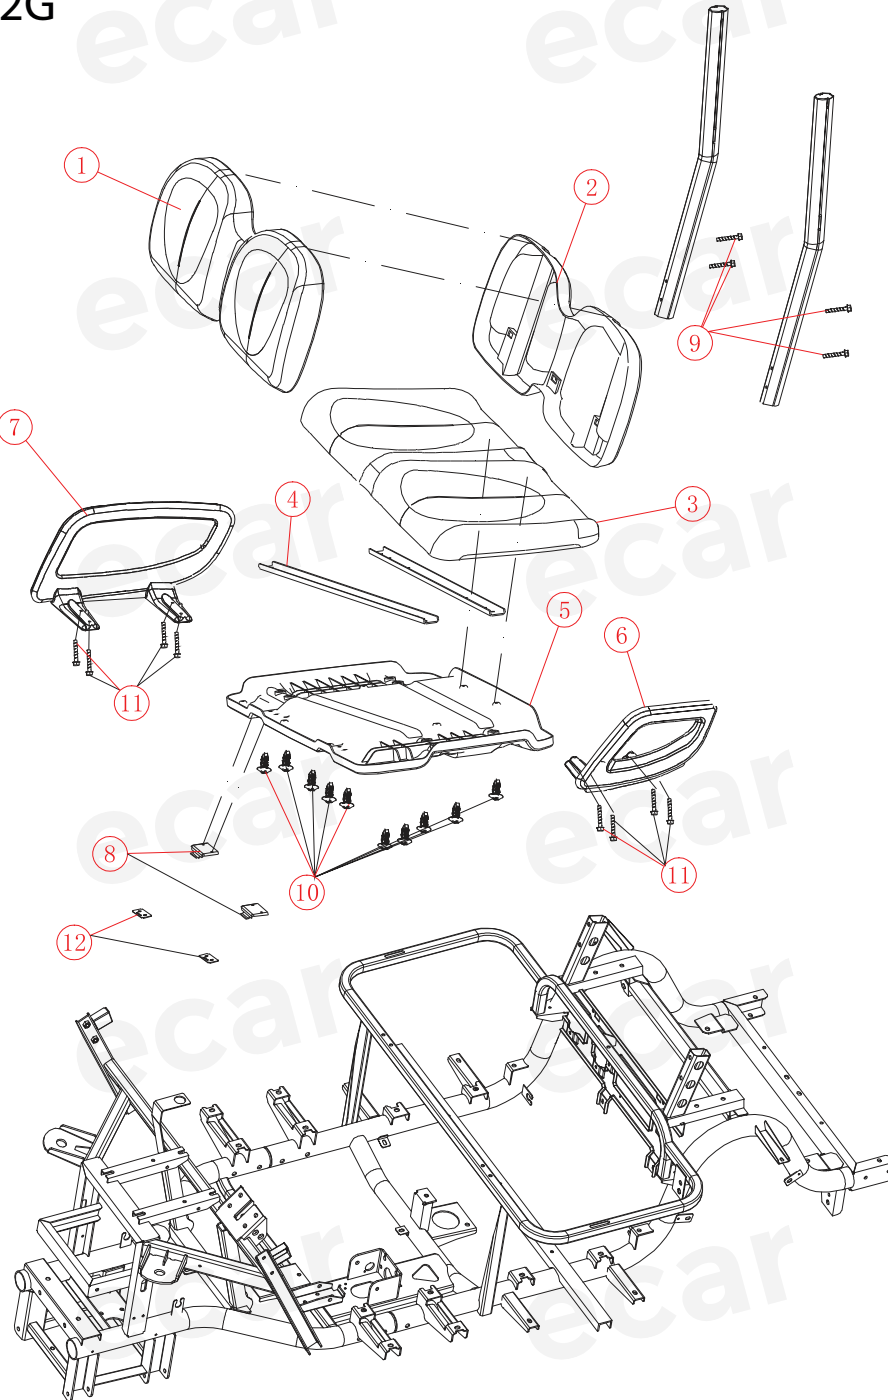

A627.2/2+2/2G/2+2G

Seat Parts (1)

NO:	SKU	Name	QTY / CART	COMMENT
1	3.02.005.000743	A627.2/2+2 Seat Back Cushion (Only) - Black	1	
2	3.02.011.300076	A627.2/2+2 Seat Back Poly Cover (Only)	1	
3	3.02.005.000700	A627.2/2+2 Seat Base Cushion (Only) - Black	1	
4	2.01.007.800146	A627.2/2+2 Seat Base Stiffening Bars	1	Powder Coated Part
5	3.02.011.300078	A627.2/2+2 Seat Base Poly Cover (Only)	1	
6	3.02.011.300079	A627 Cushion Armrest/L (Small side) (Drivers)	1	
7	3.02.011.300026	A627 Cushion Armrest/R (Large side) (Passenger)	1	
8	2.01.001.200001	A627 Seat Cushion Hinge - Top Side	2	
9	3.01.003.060035	M8 x 70mm Flanged Bolt	4	M8x70mm
10	3.01.003.110007	M6 x 25mm Screw	10	M6x25mm
11	3.01.003.060022	M6 x 45mm Flanged Bolt	8	M6x45mm
12	2.01.001.200002	A627 Seat Cushion Hinge - Bottom Side	2