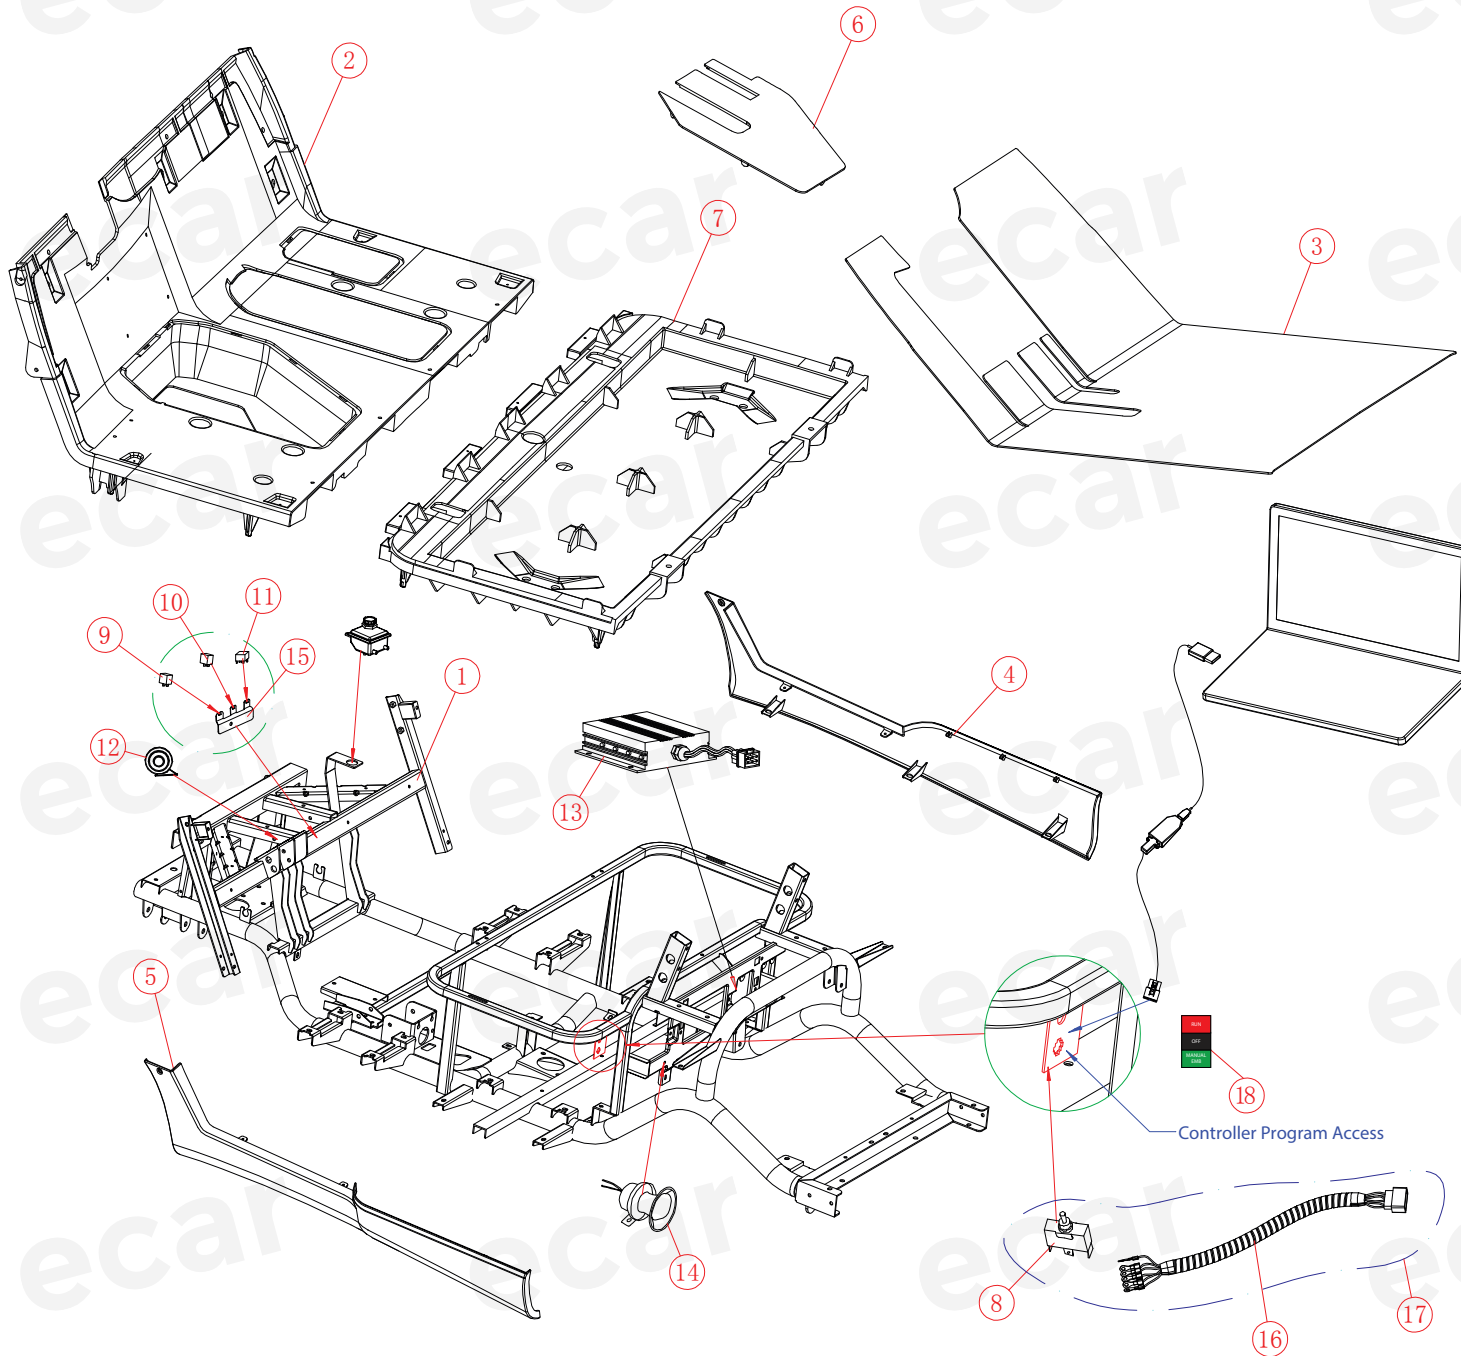

Chassis Frame (1)

NO:	SKU	Name	QTY / CART	COMMENT
1	2.01.004.210128	A627.2 Chassis Frame	1	A627.2/2+2
	3.02.009.000065	A627.2G Chassis Frame	1	A627.2G/2+2G
2	3.02.011.300096	A627 Front Baseplate	1	
3	3.02.009.000065	A627.2 Rubber Floor	1	Injection Molded Part
4	3.02.011.300070	A627 Side Skirt/R (Passenger)	1	Injection Molded Part
5	3.02.011.300069	A627 Side Skirt/L (Driver)	1	Injection Molded Part
6	2.01.004.020016	A627 Pedal Cover Plate	1	Powder Coated Part
7	3.02.012.000069	A627.2 Battery Box Base	1	Injection Molded Part
8	3.03.002.000004	Tow/Run Switch (2 Position)	1	Mech. Brake Models
	3.03.002.000043	Tow/Run/EMB Switch (3 Way)	1	EMB Models
9	3.03.012.000011	4-Pin 12v 80A Relay	1	4-Pin 12v 80A (DJ1912)
10	3.03.012.000010	5-Pin 12v 80A Relay	1	5-Pin 12v 80A (DJ1914)
11	3.03.017.000062	12V/130W Flasher Unit	1	12V/130W SG158C
12	3.03.010.000007	12V Fanfare Horn - 60dB	1	60dB/410HZ
13	3.03.016.000001	DC/DC Convertor - 48V/300W	1	DJ7021
14	3.03.010.000008	48V Reversing Buzzer - Large Cone Style	1	S14 Type
15	2.01.001.010144	A627 Relay Mounting Bracket	1	
16	3.03.004.000008	Tow/Run Switch Harness Only	1	EMB Brake Models
17	2.03.001.000222	Tow/Run Switch Harness with 3.03.012.000011 (8)	1	
18	4.04.001.000040	TOW-RUN-EMB Sticker	1	EMB Brake Models