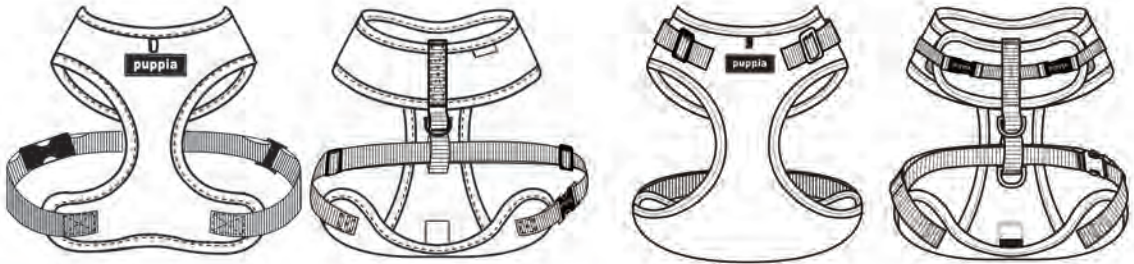

# PUPPIA® STANDARD SIZE MEASUREMENT FOR HARNESSES

**Harness Type A** cm (inches)

Size	Neck Girth	Breast Girth	Back Length
XS	21(8.3)	24(9.5) - 33(13)	9(3.5)
S	26(10.2)	33(13) - 49(19.3)	9.5(3.74)
M	32(12.6)	39.5(15.6) - 61(24)	11.5(4.5)
L	37(14.6)	50(19.7) - 77(30.3)	13(5.1)
XL	41(16.1)	56(22) - 83(32.7)	15.5(6.1)
XXL	54(21.2)	69(27.2) - 96(37.8)	20.5(8.1)