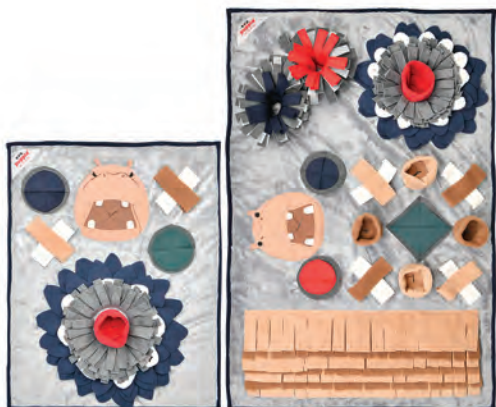

NOSEWORK® PUPVENTURE

Style PAUD-NW1865
Color Grey & Beige
Size M 50cm x 70cm / 19.6in x 27.5in
L 70cm x 100cm / 27.5in x 39.3in
Material Polyester 100%
Polyester 95% Span 5%