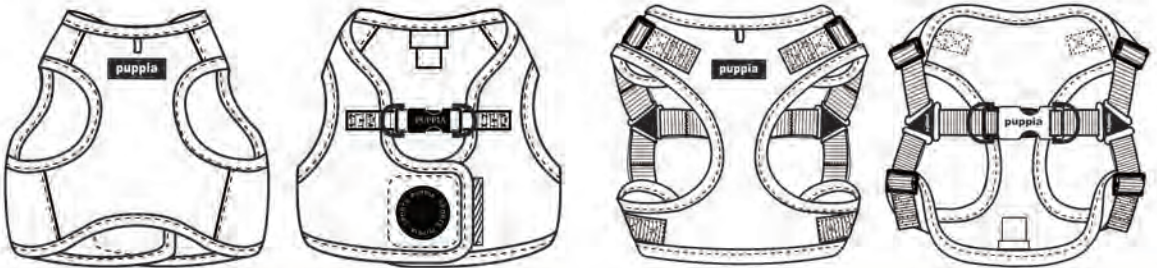

Harness Type B cm (inches)

Size	Neck Girth	Breast Girth	Back Length
XS	23(9)	24(9.4) - 26(10.2)	5(2)
S	26(10.2)	30(11.8) - 32(12.6)	5.3(2.1)
M	29(11.4)	37(14.6) - 39(15.4)	6.8(2.7)
L	34(13.4)	43(16.9) - 45(17.7)	7.3(2.9)
XL	39(15.4)	49(19.2) - 51(20)	8.8(3.5)
XXL	46(18.1)	57(22.4) - 59(23.2)	10.5(4.1)
3L	53(20.9)	71(28) - 73(28.7)	11.8(4.6)

* 'Back Length' is measured back part of the harness

Harness Type C cm (inches)

Size	Neck Girth	Breast Girth
S	28(11) - 32(12.6)	31(12.2) - 35(13.8)
M	32(12.6) - 36(14.2)	36(14.2) - 39(15.4)
L	36(14.2) - 42(16.5)	39(15.4) - 44(7)
XL	42(16.9) - 46(18.1)	45(17.7) - 50(19.7)

* 'Back Length' is measured back part of the harness