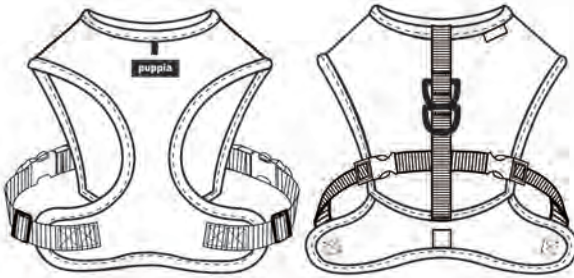

PUPPIA® STANDARD SIZE MEASUREMENT FOR HARNESSES

Harness Type E cm (inches)

Size	Neck Girth	Breast Girth	Back Length
S	28 (11)	32 (12.6) - 38 (14.9)	10 (3.9)
M	34 (13.4)	41 (16.1) - 52 (20.5)	12.5 (4.9)
L	38 (14.9)	48 (18.9) - 58 (22.8)	15 (5.9)
XL	42 (16.5)	62 (24.4) - 80 (31.5)	16.5 (6.5)

* Back Length is measured back part of the harness

Size	Neck Girth	Breast Girth	Back Length
S	21 (8.3)	31 (12.2)	14 (5.5)
M	24 (9.5)	37 (14.6)	16.5 (6.5)
L	29 (11.4)	43 (16.9)	19.5 (7.7)
XL	33 (13)	48 (18.9)	22 (8.7)

* Back Length is measured back part of the harness