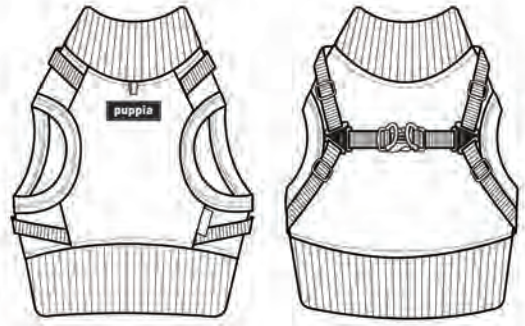

PUPPIA® STANDARD SIZE MEASUREMENT FOR HARNESSES

Size	Neck Girth	Breast Girth	Back Length
S	28 (11)	32 (12.6) - 38 (14.9)	10 (3.9)
M	34 (13.4)	41 (16.1) - 52 (20.5)	12.5 (4.9)
L	38 (14.9)	48 (18.9) - 58 (22.8)	15 (5.9)
XL	42 (16.5)	62 (24.4) - 80 (31.5)	16.5 (6.5)

* Back Length is measured back part of the harness

Harness Type J cm (inches)

Size	Neck Girth	Breast Girth	Back Length
S	21 (8.3)	31 (12.2)	14 (5.5)
M	24 (9.5)	37 (14.6)	16.5 (6.5)
L	29 (11.4)	43 (16.9)	19.5 (7.7)
XL	33 (13)	48 (18.9)	22 (8.7)

* Back Length is measured back part of the harness