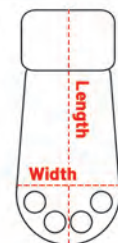

cm (inches)

Size	S	M	L
Width	3(1.2)	3(1.2)	3.5(1.4)
Length	8.5(3.3)	9.5(3.7)	11(4.3)