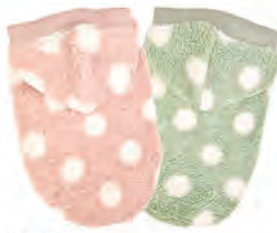

WINNI
Style NAVD-TS7677
Color Indian Pink · Mint
Size S · M · L
Material Polyester 100%