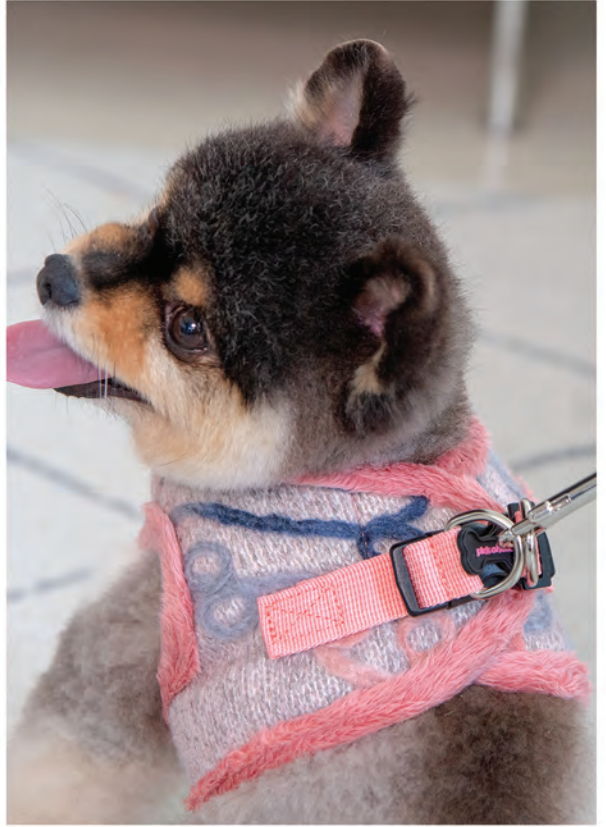

NAWD-HB7723

Color | Indian Pink · Navy

Size | S · M · L

Material | Polyester 60%, Wool 40% (Shell)
Polyester 100% (Lining)

Model | Pomeranian, 3.4kg (7.5lb), M

Model | Pomeranian, 3.6kg (7.9lb), M

FREESIA PINKA HARNESS