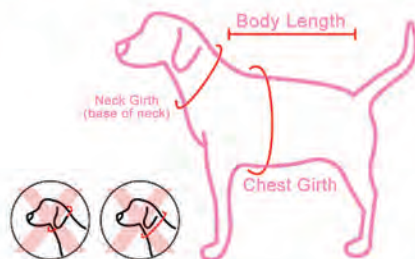

NAWD-HJ7731

Color | Indian Pink · Navy

Size | S · M · L

Material | Polyester 92%, Span 8% (Shell)
Polyester 100% (Lining)

Model | Pomeranian, 3,4kg (7.5lb), M

Model | Poodle, 3.4kg (7.5lb), M

JACINTA SQUARE BED

NAWD-AU7730
Color | Indian Pink · Grey
Size | One Size
Material | Polyester 100% (Shell)
Polyester 100% (Lining)
Model | Bichon Frise, 2.8kg (5.7lb)

Model | Pomeranian, 3.2kg (7.1lb)

JACINTA BED

NAWD-AU7732

Color | Indian Pink · Grey

Size | One Size

Material | Polyester 100% (Shell)
Polyester 100% (Lining)

Model | Pomeranian, 3.4kg (7.5lb)

A Guide to Pinkaholic® New York Standard Size Measurement

■ Apparel Specification