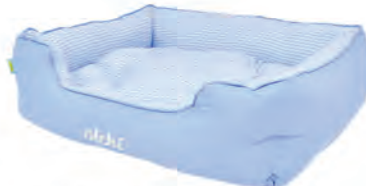

COCO SQUARE

Style OAUJA-AU6143
Color Beige - Navy
Size M (48cm x 39cm x 19.5cm)
 L (53cm x 44cm x 24cm)
Material Cotton 100%

PICNIC CIRCLE

Style OAVA-AU6280
Color Blue - Yellow
Size M (48cm x 15cm)
Material Cotton 100% (Shell)
 Cotton 100% (Checked)
 Polyester 100% (Lining)

PICNIC BREAD

Style OAVA-AU6276
Color Yellow - Blue
Size M (65cm x 70cm)
Material Cotton 100% (Shell)
 Polyester 100% (Lining)

CHARACTER BED

Style OAWA-AU6401
Color Grey - Sky Blue
Size One Size (45cm x 72cm)
Material Nylon 70% Polyester 30%

SOFT CHECK CAVE

Style OASA-AU5985
Color Pink
Size M (36cm x 44.5cm x 27cm)
 L (44cm x 50cm x 32cm)
Material Polyester 97% Span 3% (Shell)
 Cotton 100% (Lining)

PICNIC SQUARE YELLOW

Style OAVA-AU6277
Color Yellow
Size M (49cm x 39cm x 18cm)
Material Cotton 100% (Shell)
 Cotton 100% (Lining)