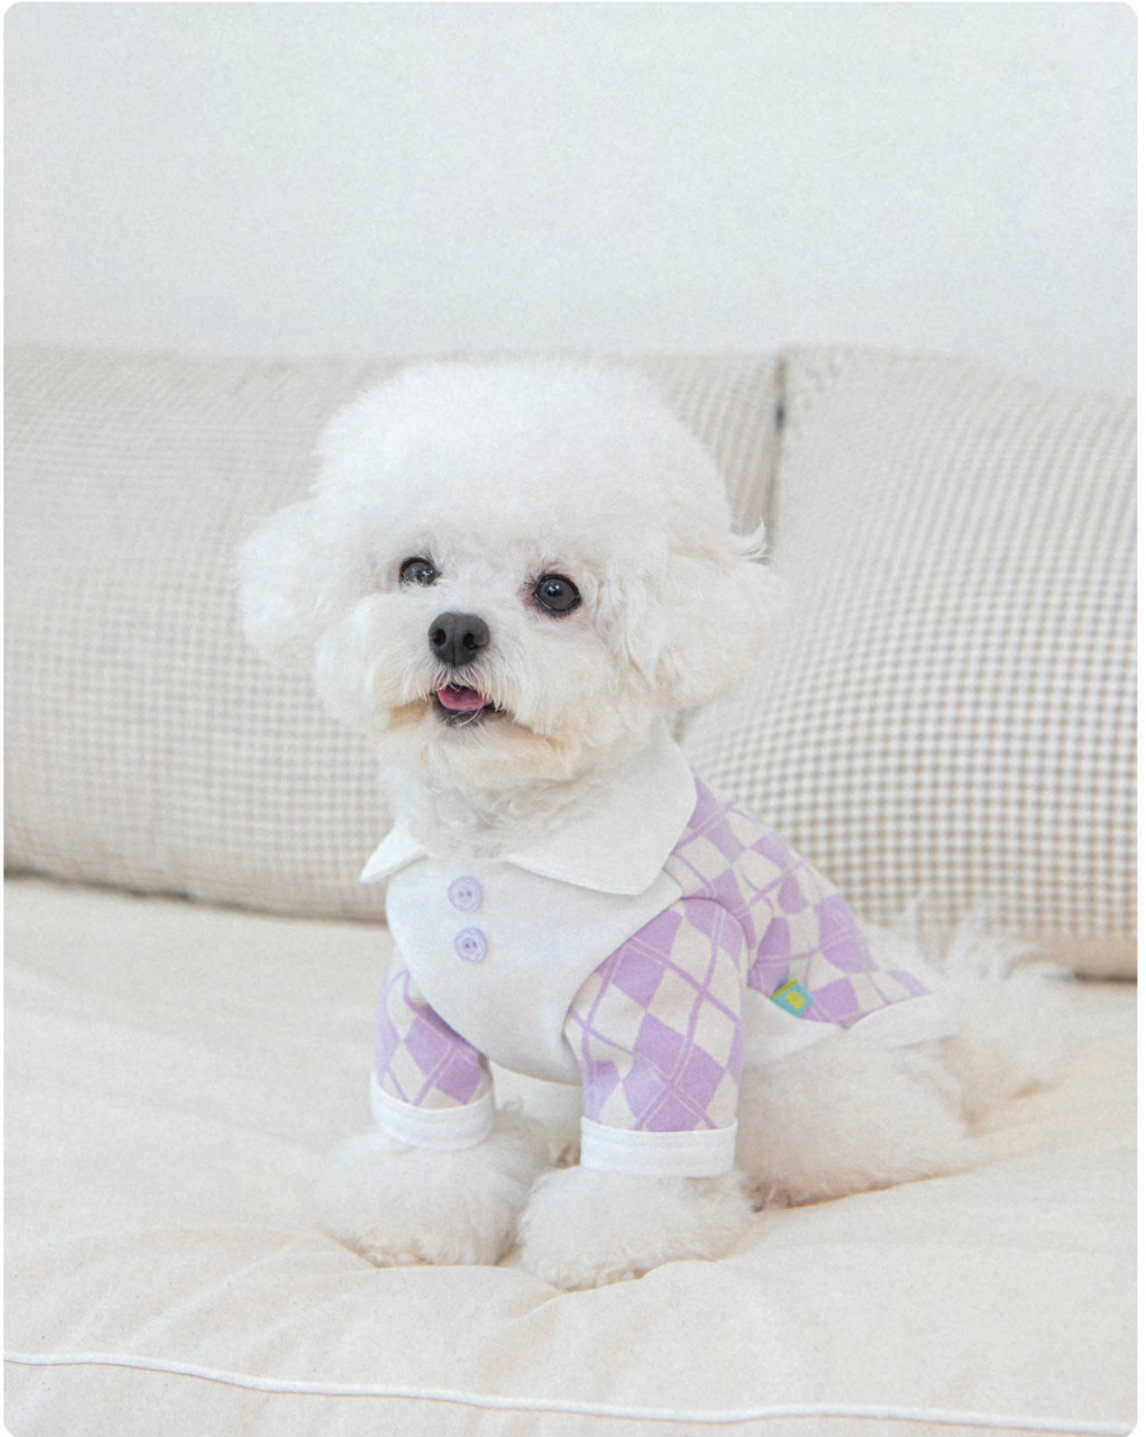

olchi

2022 F/W LOOKBOOK

Info.
Argyle Collar Knit (OAWD-TS6503)

Info.
Pocket Hood (0AWD-TS6501)

Info.
Twotone Cardigan (OAWD-TS6495)

Midea

MCD-6000

Start
4h