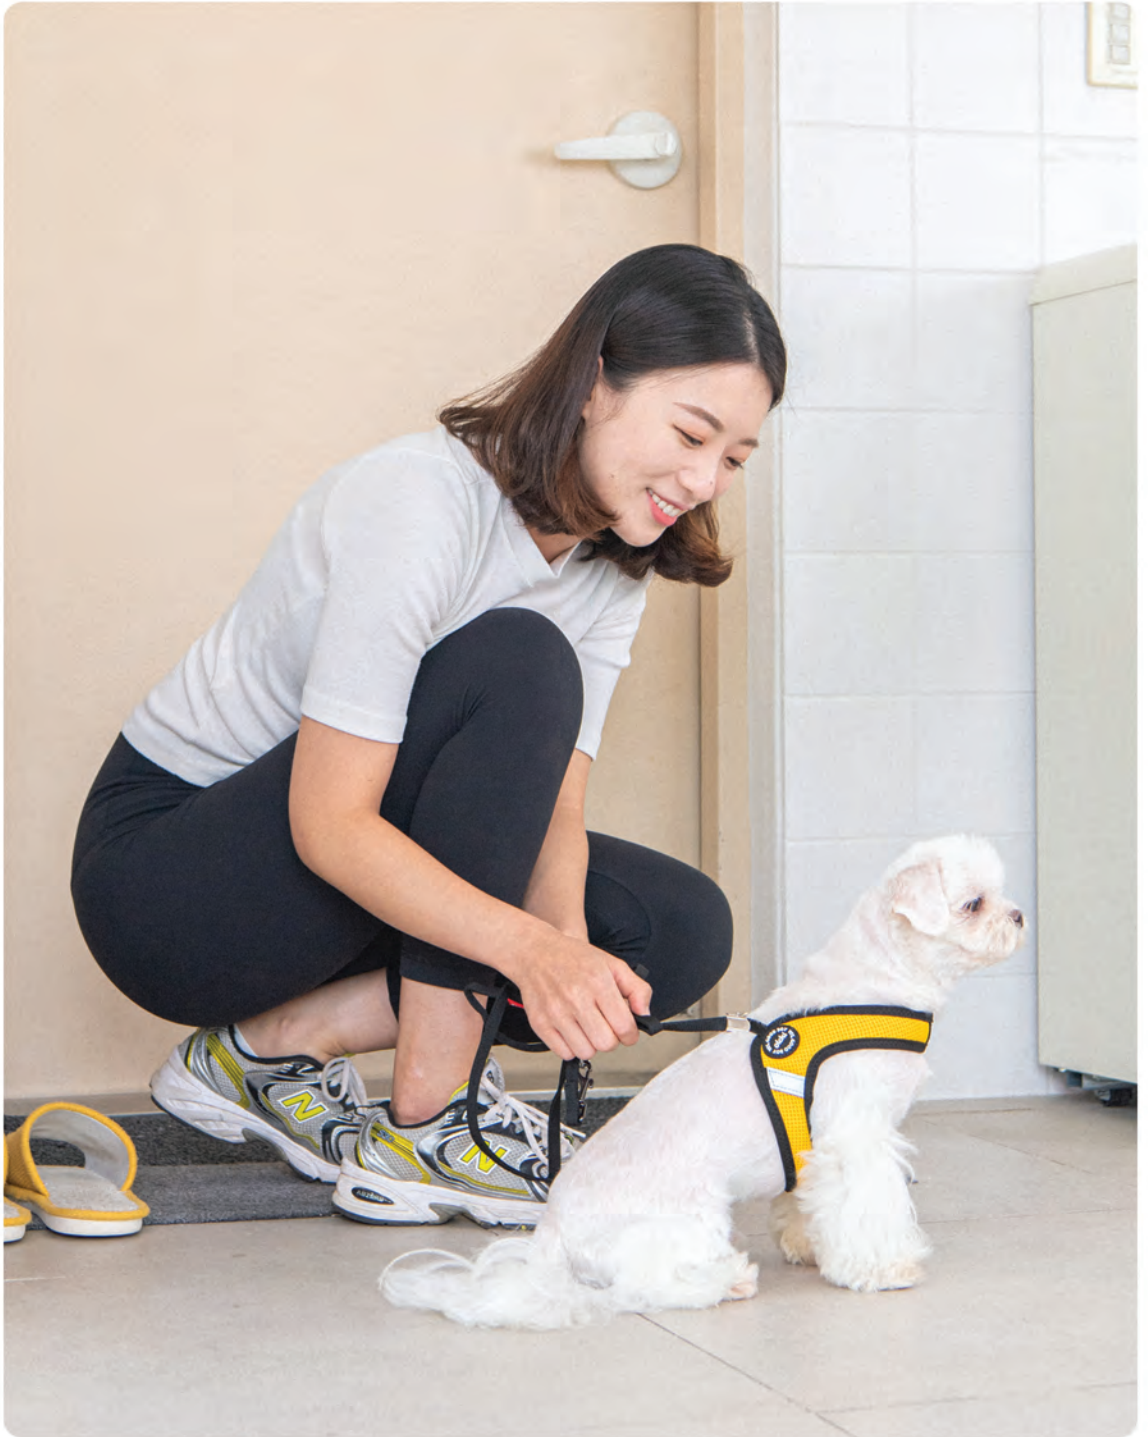

alchi

for fur baby

EVERYDAY TOWEL

LARGE
120x60cm

Info.
Everyday Towel (OAWD-TW6517)

Info.
LED Combi Harness (OAVA-HB6295)

Info.
Pumpkin Hat (OAWA-HP6477)

Info.
Flower Cozy Pillow (OAWA-AU6482)
Flower Cozy Mat (OAWA-AU6467)