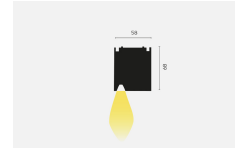

# kreon specification sheet

<b>product</b>	KR993252-9027-DD   rei downlight surface mounted profile, black, gear incl.
<b>general information</b>	
application	luminaire for surface-mounted profile on ceilings and walls
direction of mounting	↓→
protection class	1
ip classification	40
certification	CE, ENEC
input voltage	230V
electric gear	included
dimming	DALI
<b>visible dimensions</b>	
LxWxH	min.1036mm / max.3824mm x 58mm x 70mm
<b>illuminant</b>	
output	713lm/m
CCT	2700K
CRI	90+
lamptype	LED
symbol	
fitting	LED
wattage	25,7W/m
voltage	230V
type of gear	electr. incl.
<b>material and surface</b>	
profile	
material	aluminium, extruded
colour	black
surface treatment	anodised

min. length = 1036mm  
 max. length = 3824mm