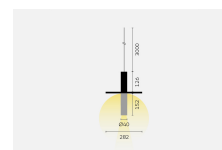

kreon specification sheet

your selection	KR991432-9027-P2 oran pendant kap stone, long cylinder, black, gear excl.
KR791100	installation accessories recessed suspension kit
KR707122	louvres louvre aplis in-line 40 black
KR791002	installation boxes surface mounted installation box, black Ø 45 H 50

product	KR991432-9027-P2 oran pendant kap stone, long cylinder, black, gear excl.
----------------	---

general information	
application	pendant
direction of mounting	↓
protection class	3
ip classification	40
electric gear	not included
full dimensions	
length	286mm
diameter	282mm
pending height	max. 3000mm
illuminant	
output	315lm
CCT	2700K
CRI	90+
drive current	700mA
lamptype	LED
symbol	
wattage	6,7W