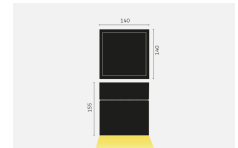

kreon specification sheet

product	KR988652-9027-WFL-PD prologe 145 single directional, black, gear incl.
general information	
application	surface-mounted luminaire for ceilings
direction of mounting	↓
ip classification	20
input voltage	230V
electric gear	included
dimming	phase dimming
full dimensions	
LxWxH	140mm x 140mm x 155mm
illuminant	
output	790lm
CCT	2700K
CRI	90+
drive current	350mA
lamptype	LED
symbol	
wattage	12W
beam angle	wide flood (38°)
material and surface	
housing	
material	sheet steel
colour	black
surface treatment	cataphoretically primed and powdercoated