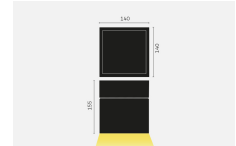

kreon specification sheet

product	KR988652-9027-SP-PD prologe 145 single directional, black, gear incl.
general information	
application	surface-mounted luminaire for ceilings
direction of mounting	↓
ip classification	20
input voltage	230V
electric gear	included
dimming	phase dimming
full dimensions	
LxWxH	140mm x 140mm x 155mm
illuminant	
output	890lm
CCT	2700K
CRI	90+
drive current	350mA
lamptype	LED
symbol	
wattage	12W
beam angle	spot (14°)
material and surface	
housing	
material	sheet steel
colour	black
surface treatment	cataphoretically primed and powdercoated