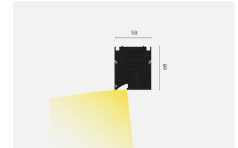

# kreon specification sheet

<b>product</b>	KR983252-9027-DD   rei wallwasher surface profile, black, gear incl.
<b>general information</b>	
application	luminaire for surface-mounted profile on ceilings and walls
direction of mounting	↓
protection class	1
ip classification	40
certification	CE, ENEC
input voltage	230V
power	25,7W/m
electric gear	included
dimming	DALI
<b>visible dimensions</b>	
LxWxH	min.1036mm / max.3824mm x 58mm x 70mm
<b>illuminant</b>	
output	644lm/m
CCT	2700K
CRI	90+
lamptype	LED
symbol	
wattage	25,7W/m
voltage	230V
type of gear	electr. incl.
<b>material and surface</b>	
profile	
material	aluminium, extruded
colour	black
surface treatment	powdercoated

min. length = 1036mm  
 max. length = 3824mm