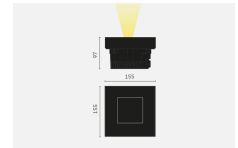

kreon specification sheet

product	KR982321-9827- up in-line 165, anti glare, gear excl., white
general information	
application	recessed luminaire for floors
direction of mounting	↑
protection class	3
ip classification	67
ik classification	10
surface temperature	50°C
incl. cable	1m
input voltage	230V
electric gear	not included
visible dimensions	
LxW	155 mm x 155mm
full dimensions	
LxWxD	155mm x 155mm x 97mm
illuminant	
output	544lm
CCT	2700K
CRI	98
drive current	700mA
lamptype	LED
symbol	
wattage	12,9W
beam angle	28°
configuration options	
use	standard
material and surface	
housing	
material	aluminium, die-cast
colour	black
surface treatment	cataphoretically painted
material	stainless steel
colour	silver, matt
glass cover	
material	glass
colour	white
glass cover	
inclosed	anti-glare louvre
cut-out dimensions	

kreon specification sheet

in massive element

LxWxD	156mm x 156mm x 97mm
panel	6-35mm

Surface temperature at 25 °C ambient temperature