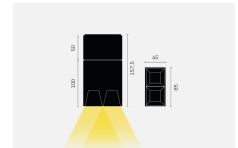

kreon specification sheet

product	KR967442-9027-SP-EX prologe 40 double, deep louvre, LED, black, gear excl.
general information	
application	surface-mounted luminaire for ceilings
direction of mounting	↓
ip classification	40
dimming	gear excluded
full dimensions	
LxWxH	45mm x 85mm x 157,5mm
illuminant	
output	747lm
CCT	2700K
CRI	90+
drive current	500mA
lamptype	LED
symbol	
wattage	12W
beam angle	spot (20°)