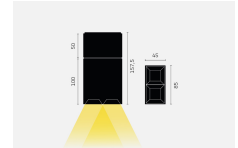

kreon specification sheet

product	KR967342-9027-WFL-EX prologe 40 double, LED, black, gear excl.
general information	
application	surface-mounted luminaire for ceilings
direction of mounting	↓
ip classification	40
electric gear	not included
dimming	gear excluded
full dimensions	
LxWxH	45mm x 85mm x 157,5mm
illuminant	
output	912lm
CCT	2700K
CRI	90+
drive current	500mA
lamptype	LED
symbol	
wattage	12W
beam angle	wide flood (40°)

Louvre for DL/WDL is always black