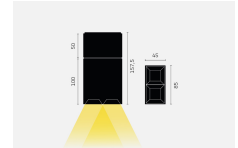

kreon specification sheet

product	KR967341-9027-SP-PD prologe 40 double, LED, white, gear incl.
general information	
application	surface-mounted luminaire for ceilings
direction of mounting	↓
ip classification	40
electric gear	included
dimming	phase dimming
full dimensions	
LxWxH	45mm x 85mm x 157,5mm
illuminant	
output	912lm
CCT	2700K
CRI	90+
lamptype	LED
symbol	
wattage	12W
voltage	230V
beam angle	spot (20°)

Louvre for DL/WDL is always black